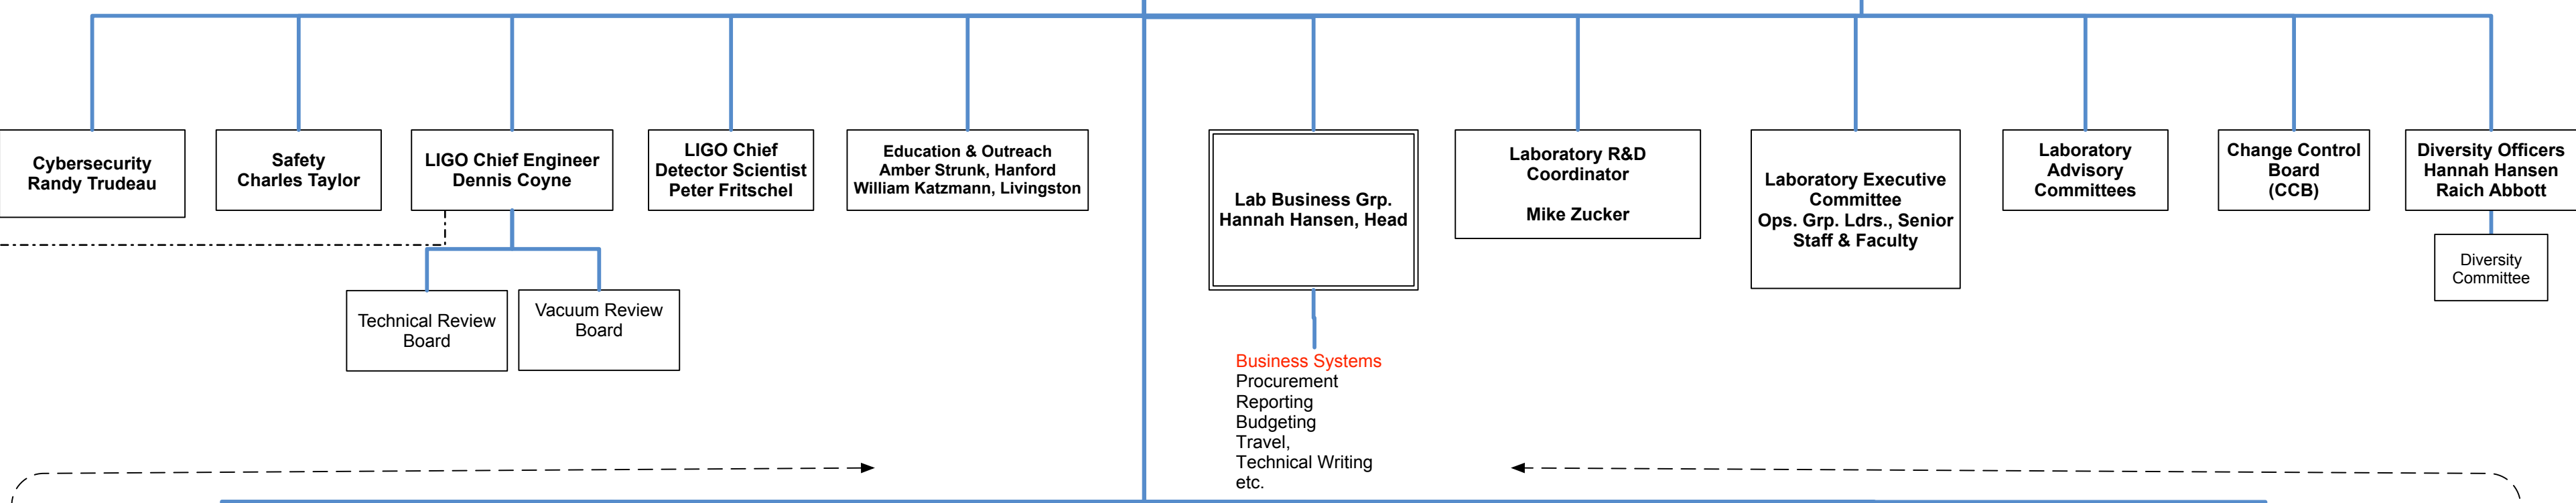

LIGO LAB DIRECTORATE
 David Reitze, Executive Director
 Albert Lazzarini, Deputy Director

Operations Management Team
 LIGO-M1400343

ENGINEERING STANDARDS & PRACTICES

LIGO LABORATORY OPERATIONS ORGANIZATION

LIGO PROJECTS

MATRIXED SCIENCE/ENGINEERING SUPPORT TO PROJECTS

LIGO Laboratory Organization Chart
 LIGO-M060092-v19
 04 November 2019