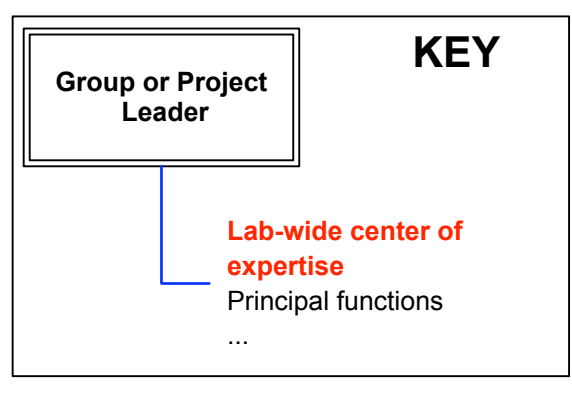

LIGO Laboratory Organization Chart
LIGO-M060092-v19
04 November 2019