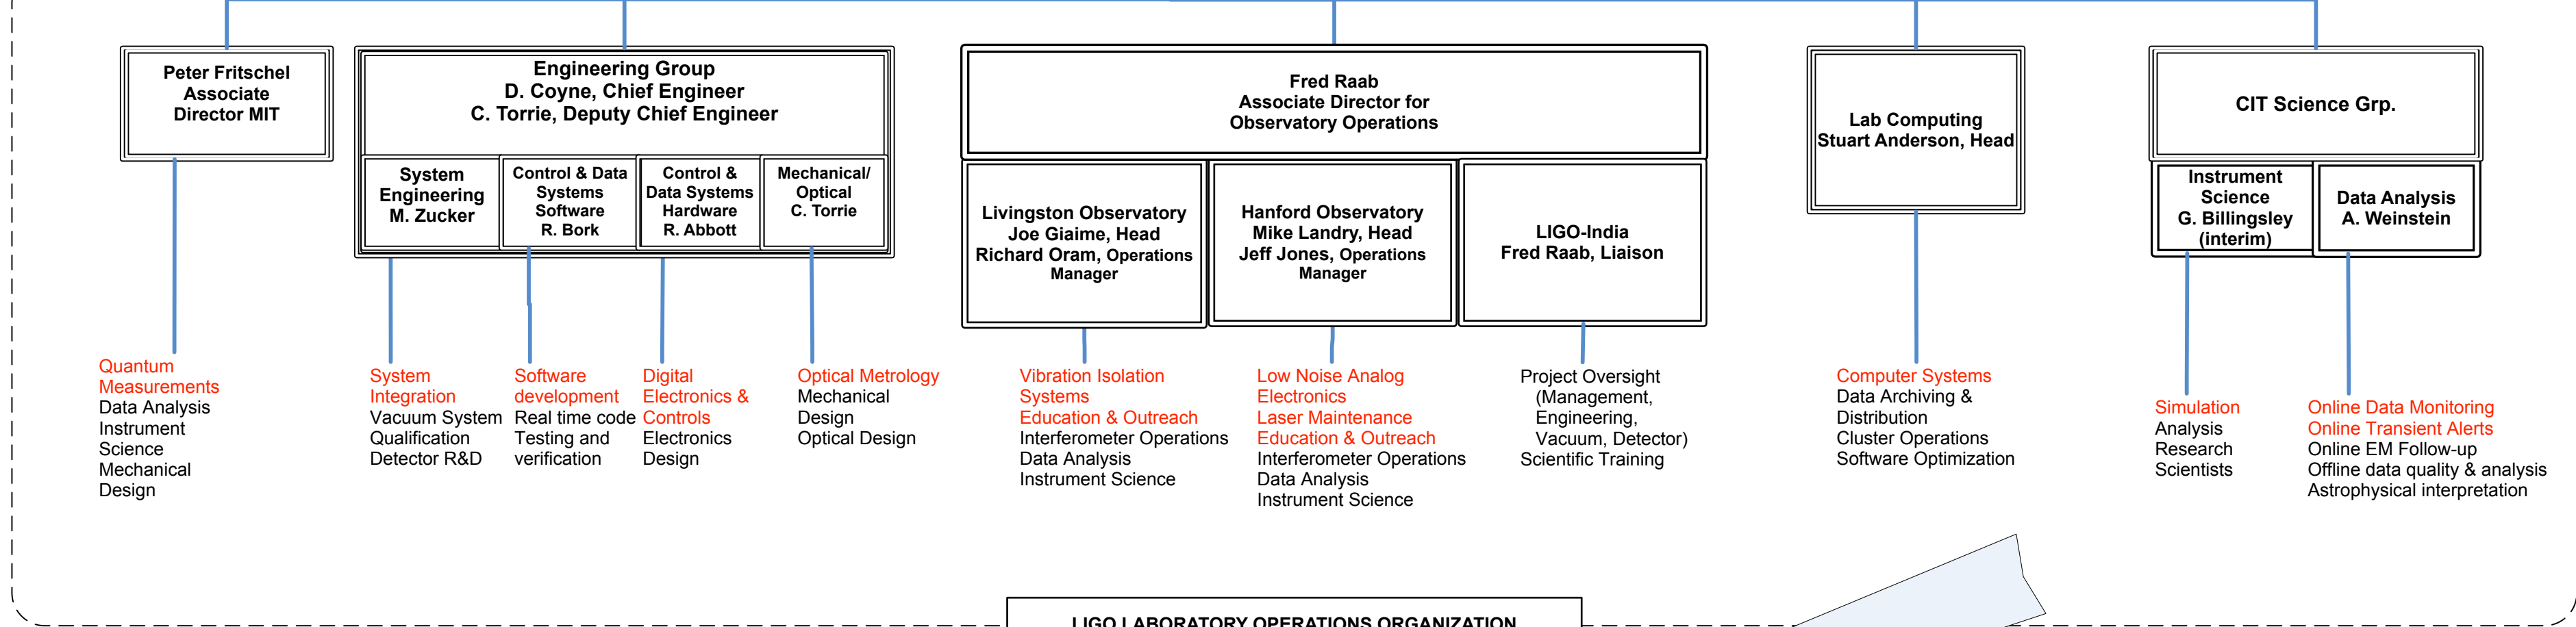

LIGO LAB DIRECTORATE
 David Reitze, Executive Director
 Albert Lazzarini, Deputy Director

Operations Management Team
 LIGO-M1400343

ENGINEERING STANDARDS & PRACTICES

LIGO LABORATORY OPERATIONS ORGANIZATION

LIGO PROJECTS

MATRIXED SCIENCE/ENGINEERING SUPPORT TO PROJECTS

LIGO Laboratory Organization Chart
 LIGO-M060092-v19
 04 November 2019