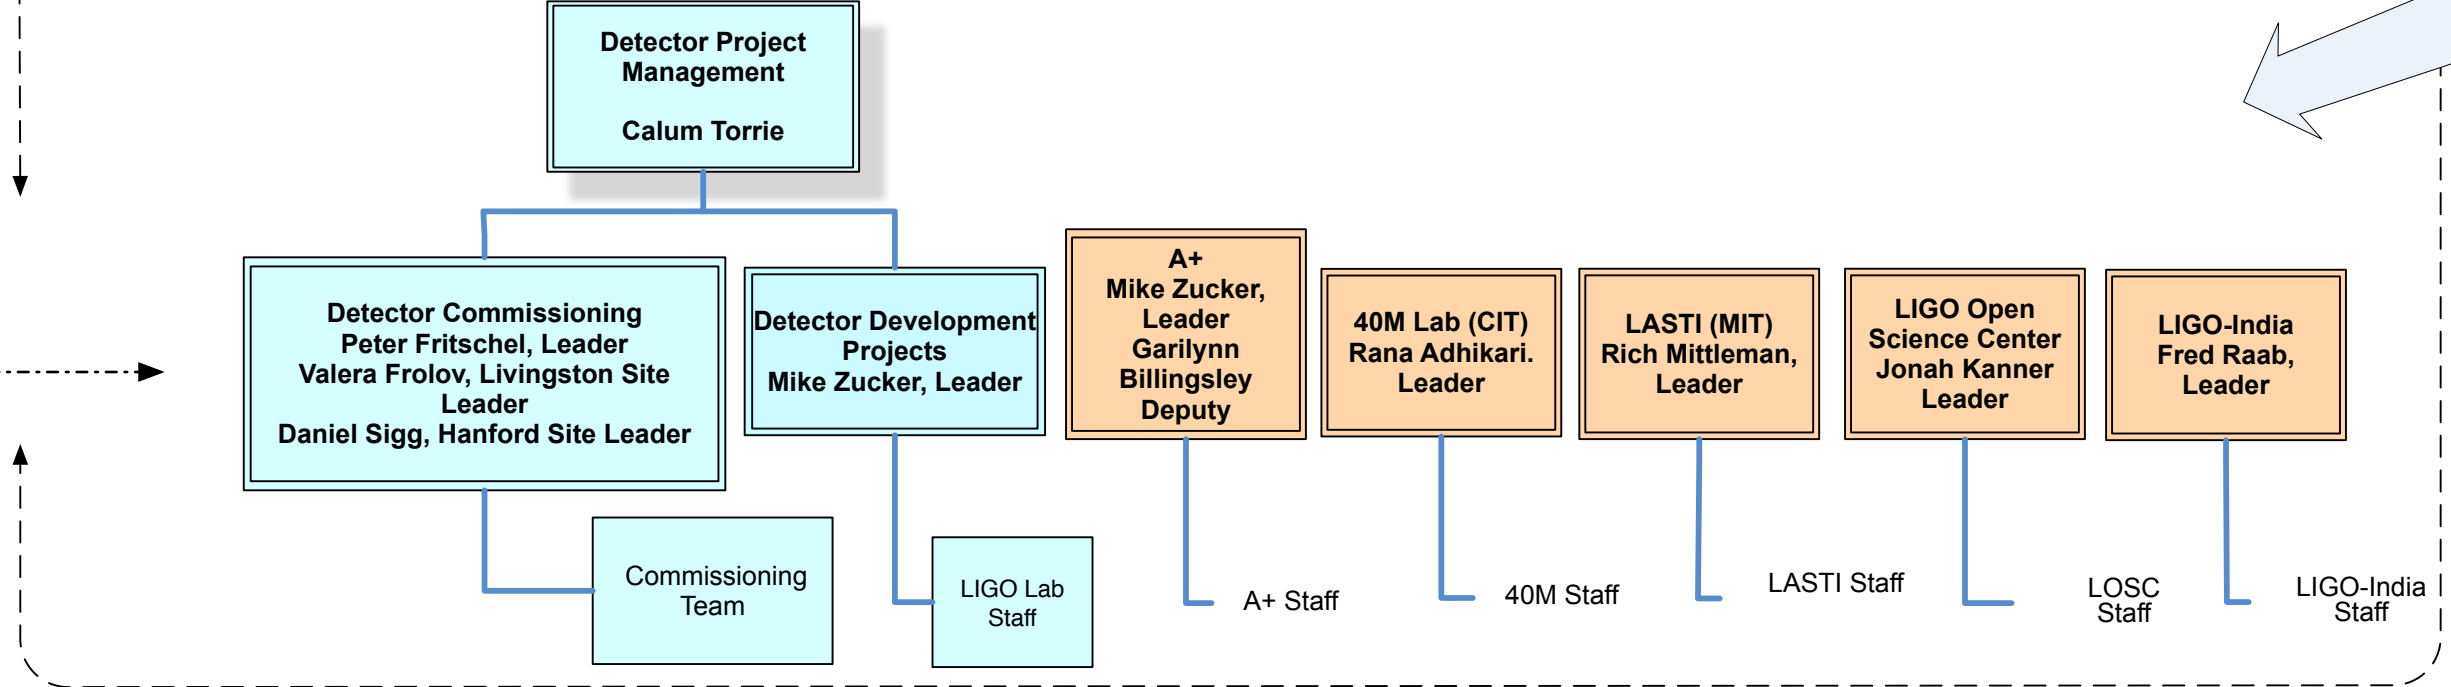

LIGO LAB DIRECTORATE
 David Reitze, Executive Director
 Albert Lazzarini, Deputy Director

Operations Management Team
 LIGO-M1400343

ENGINEERING STANDARDS & PRACTICES

LIGO LABORATORY OPERATIONS ORGANIZATION

LIGO PROJECTS

MATRIXED SCIENCE/ENGINEERING SUPPORT TO PROJECTS

LIGO Laboratory Organization Chart
 LIGO-M060092-v19
 04 November 2019