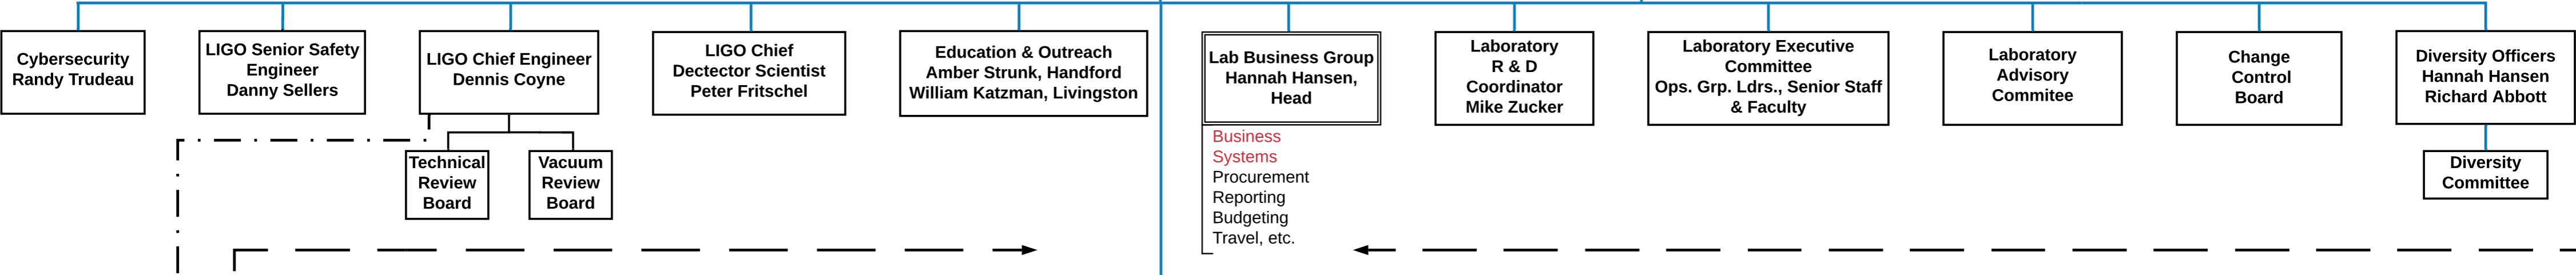

LIGO LAB DIRECTORATE
 David Reitze, Executive Director
 Albert Lazzarini, Deputy Director

Peter Fritschel
 Associate Director
 MIT

Fred Raab
 Associate Director
 Observatory Operations

Operations Management Team
 Fred Raab (chair), Peter Fritschel (co-chair)
 Stuart Anderson, Dennis Coyne, Joe Giame,
 Hannah Hansen, Mike Landry