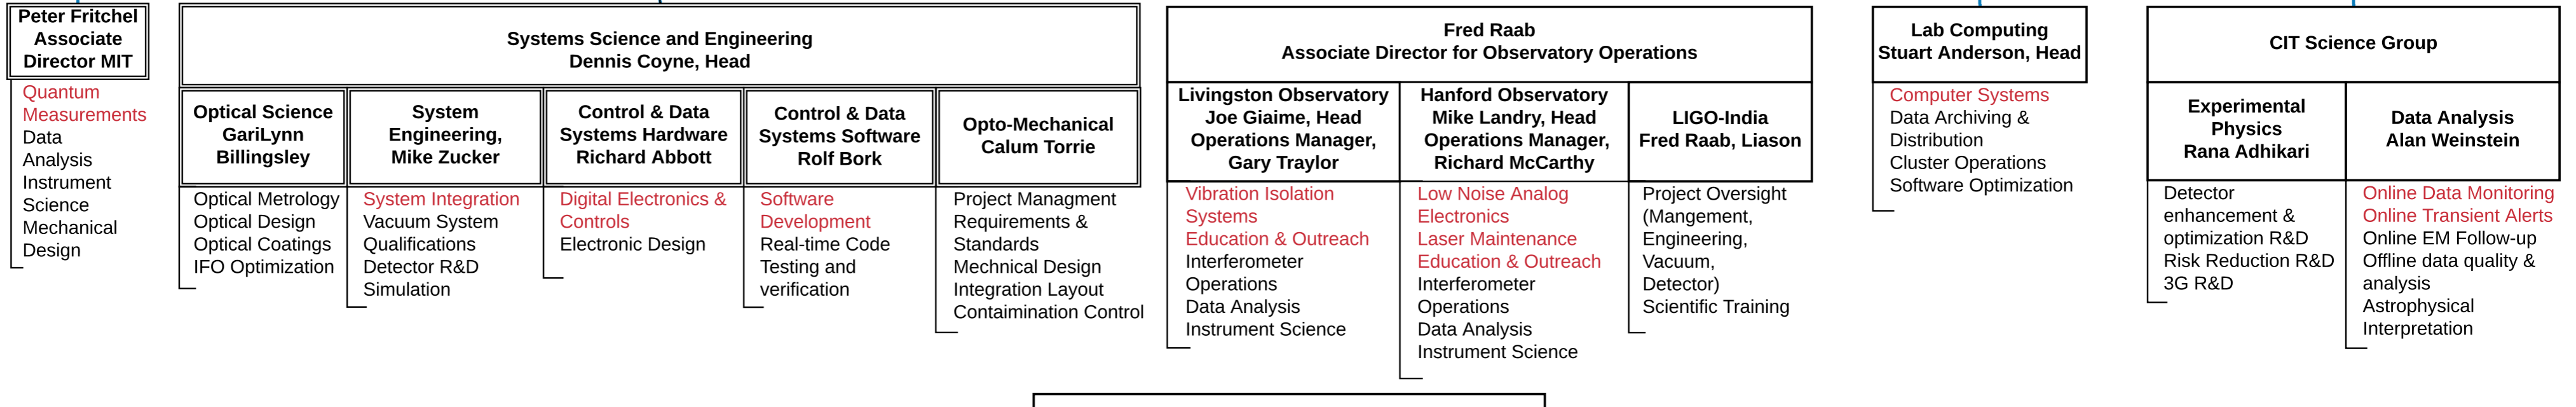

LIGO LAB DIRECTORATE
 David Reitze, Executive Director
 Albert Lazzarini, Deputy Director

Peter Fritschel
 Associate Director
 MIT

Fred Raab
 Associate Director
 Observatory Operations

Operations Management Team
 Fred Raab (chair), Peter Fritschel (co-chair)
 Stuart Anderson, Dennis Coyne, Joe Giame,
 Hannah Hansen, Mike Landry

Business Systems
 Procurement
 Reporting
 Budgeting
 Travel, etc.

Engineering Standards & Practices

LIGO LABORATORY OPERATIONS ORGANIZATION