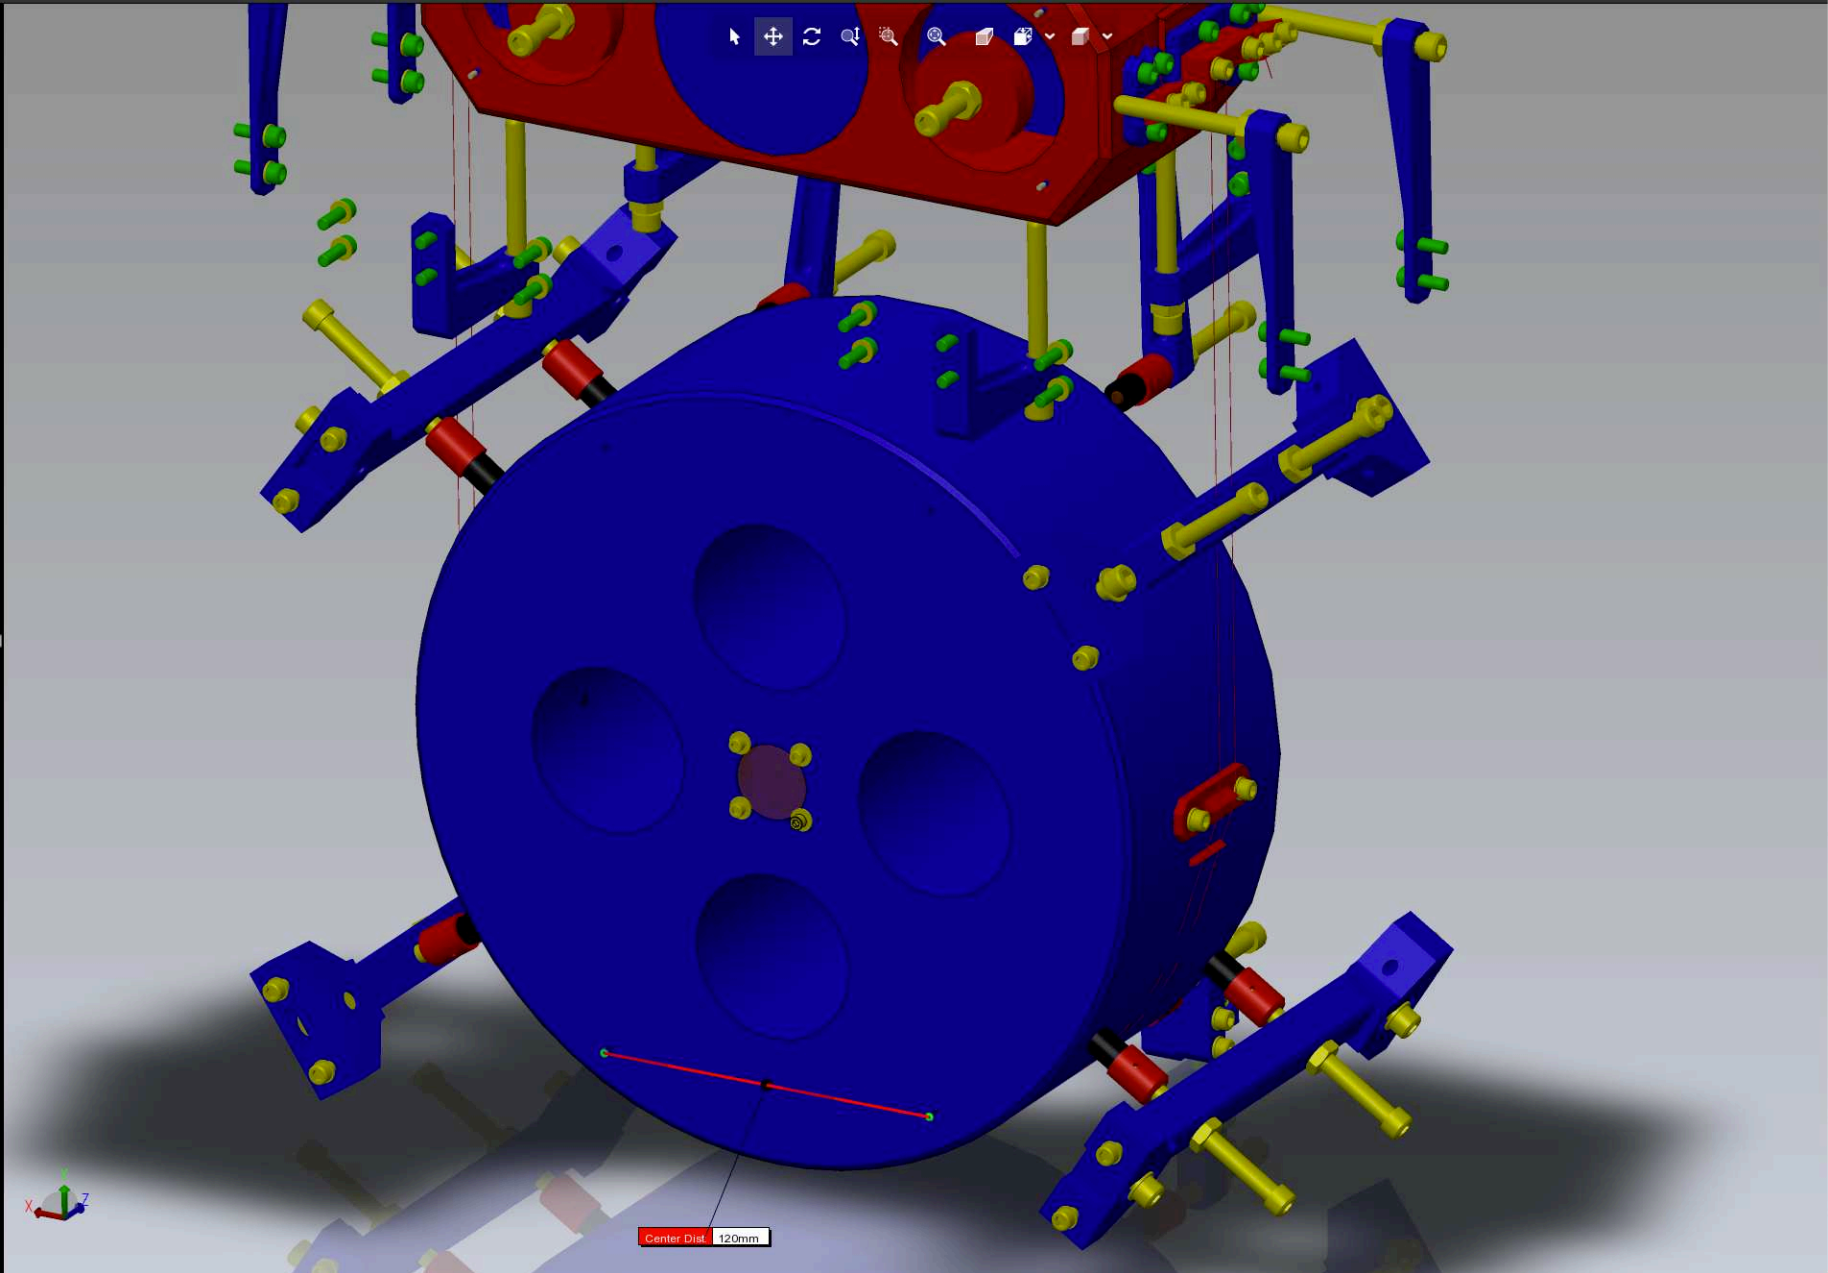

Results

- Distance: 207.857mm
- Delta X: 0mm
- Delta Y: 207.846mm
- Delta Z: 2.177mm
- Total Length: 12.608mm

Measure

Activate Measure

Selection Filters

Selected Items Vertices

Edge <1>

Edge <2>

Units

Distance: Millimeters

Angle: Degrees

Results

Distance: 120mm
Delta X: 120mm
Delta Y: 0mm
Delta Z: 0mm
Total Length: 12.608mm

Center Dist. 120mm