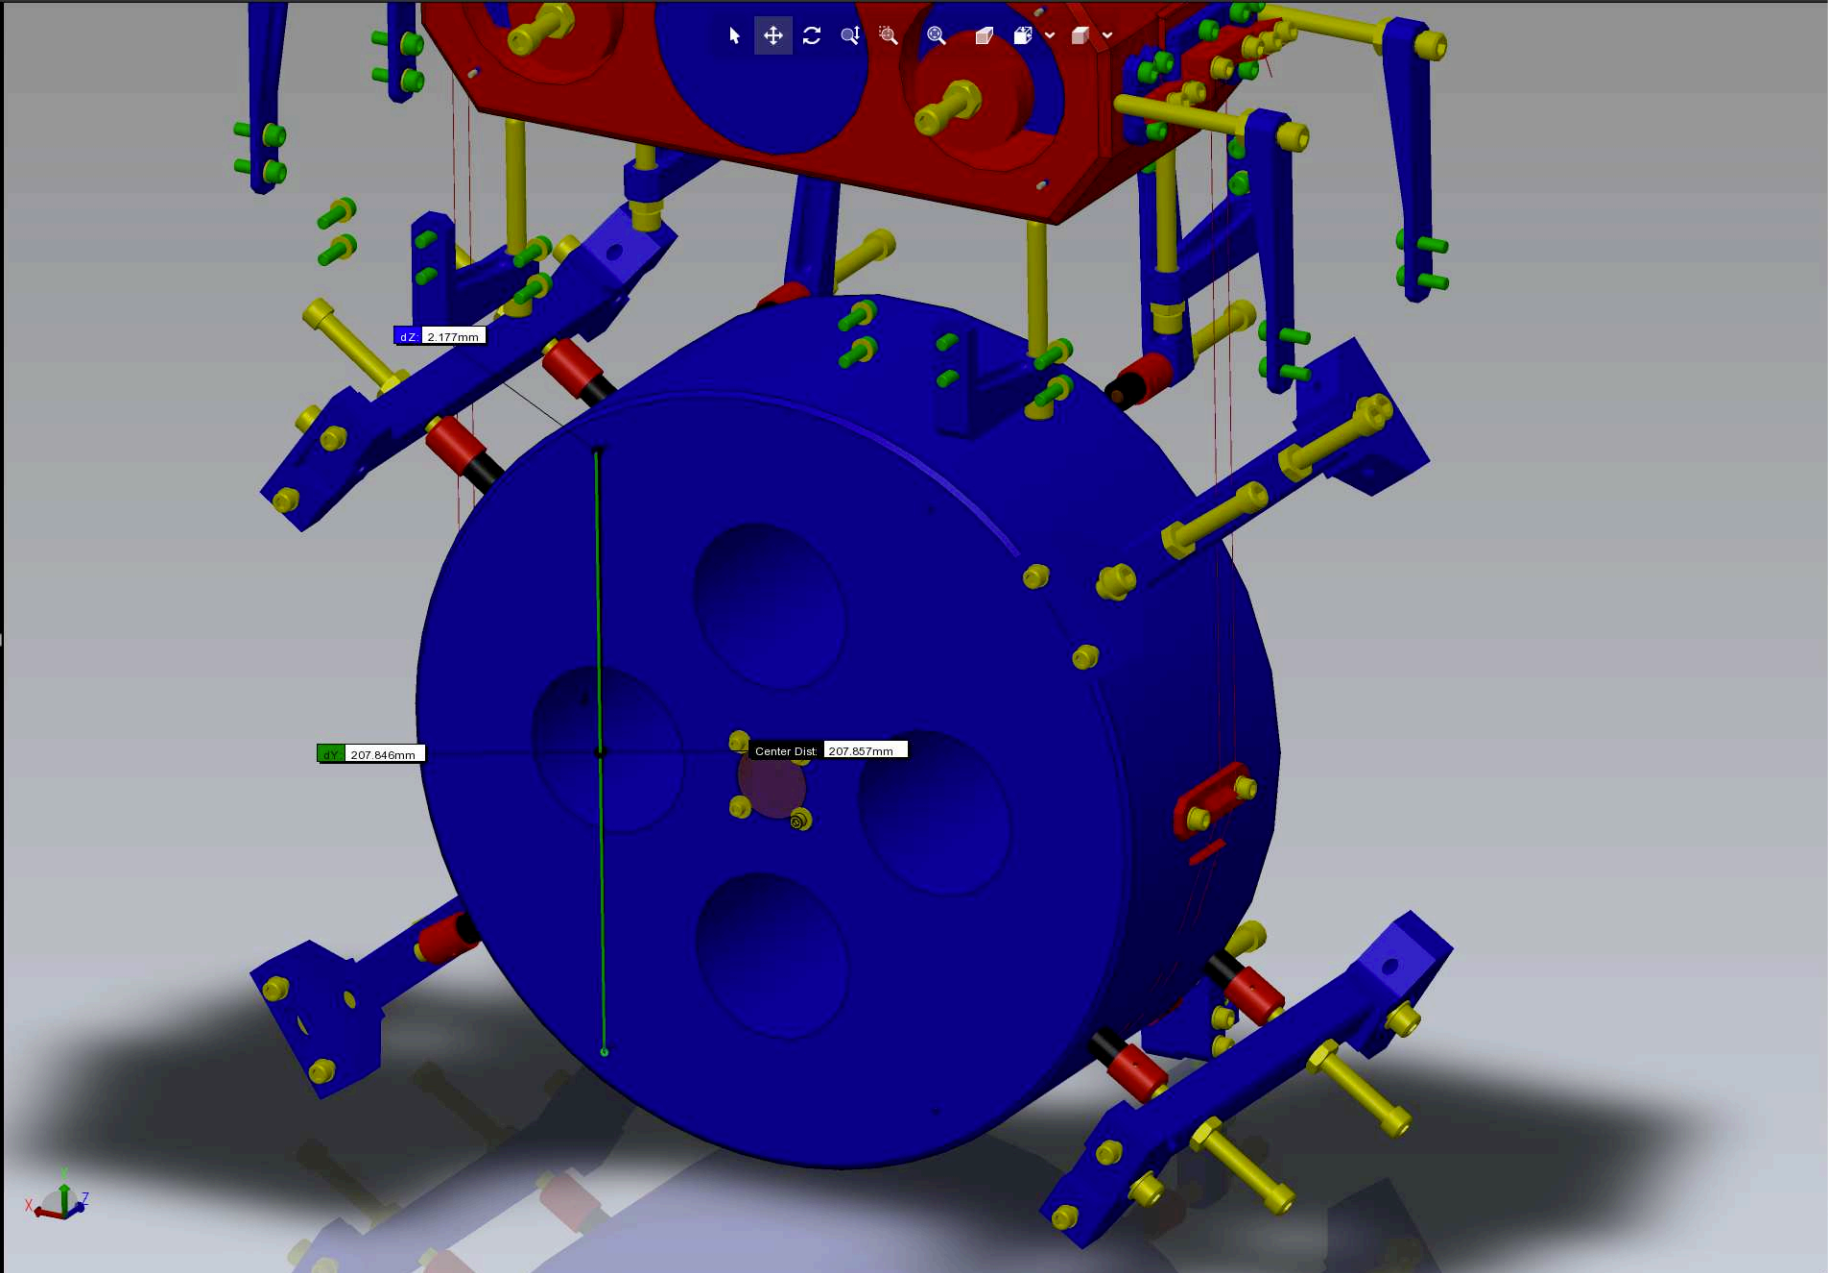

Measure

Activate Measure

Selection Filters

Selected Items

- Edge <1>
- Edge <2>

Units

Distance: Millimeters

Angle: Degrees

Results

- Distance: 207.857mm
- Delta X: 0mm
- Delta Y: 207.846mm
- Delta Z: 2.177mm
- Total Length: 12.608mm

Measure

Activate Measure

Selection Filters

Selected Items Vertices

Edge <1>

Edge <2>

Units

Distance: Millimeters

Angle: Degrees

Results

Distance: 120mm
Delta X: 120mm
Delta Y: 0mm
Delta Z: 0mm
Total Length: 12.608mm

Center Dist. 120mm