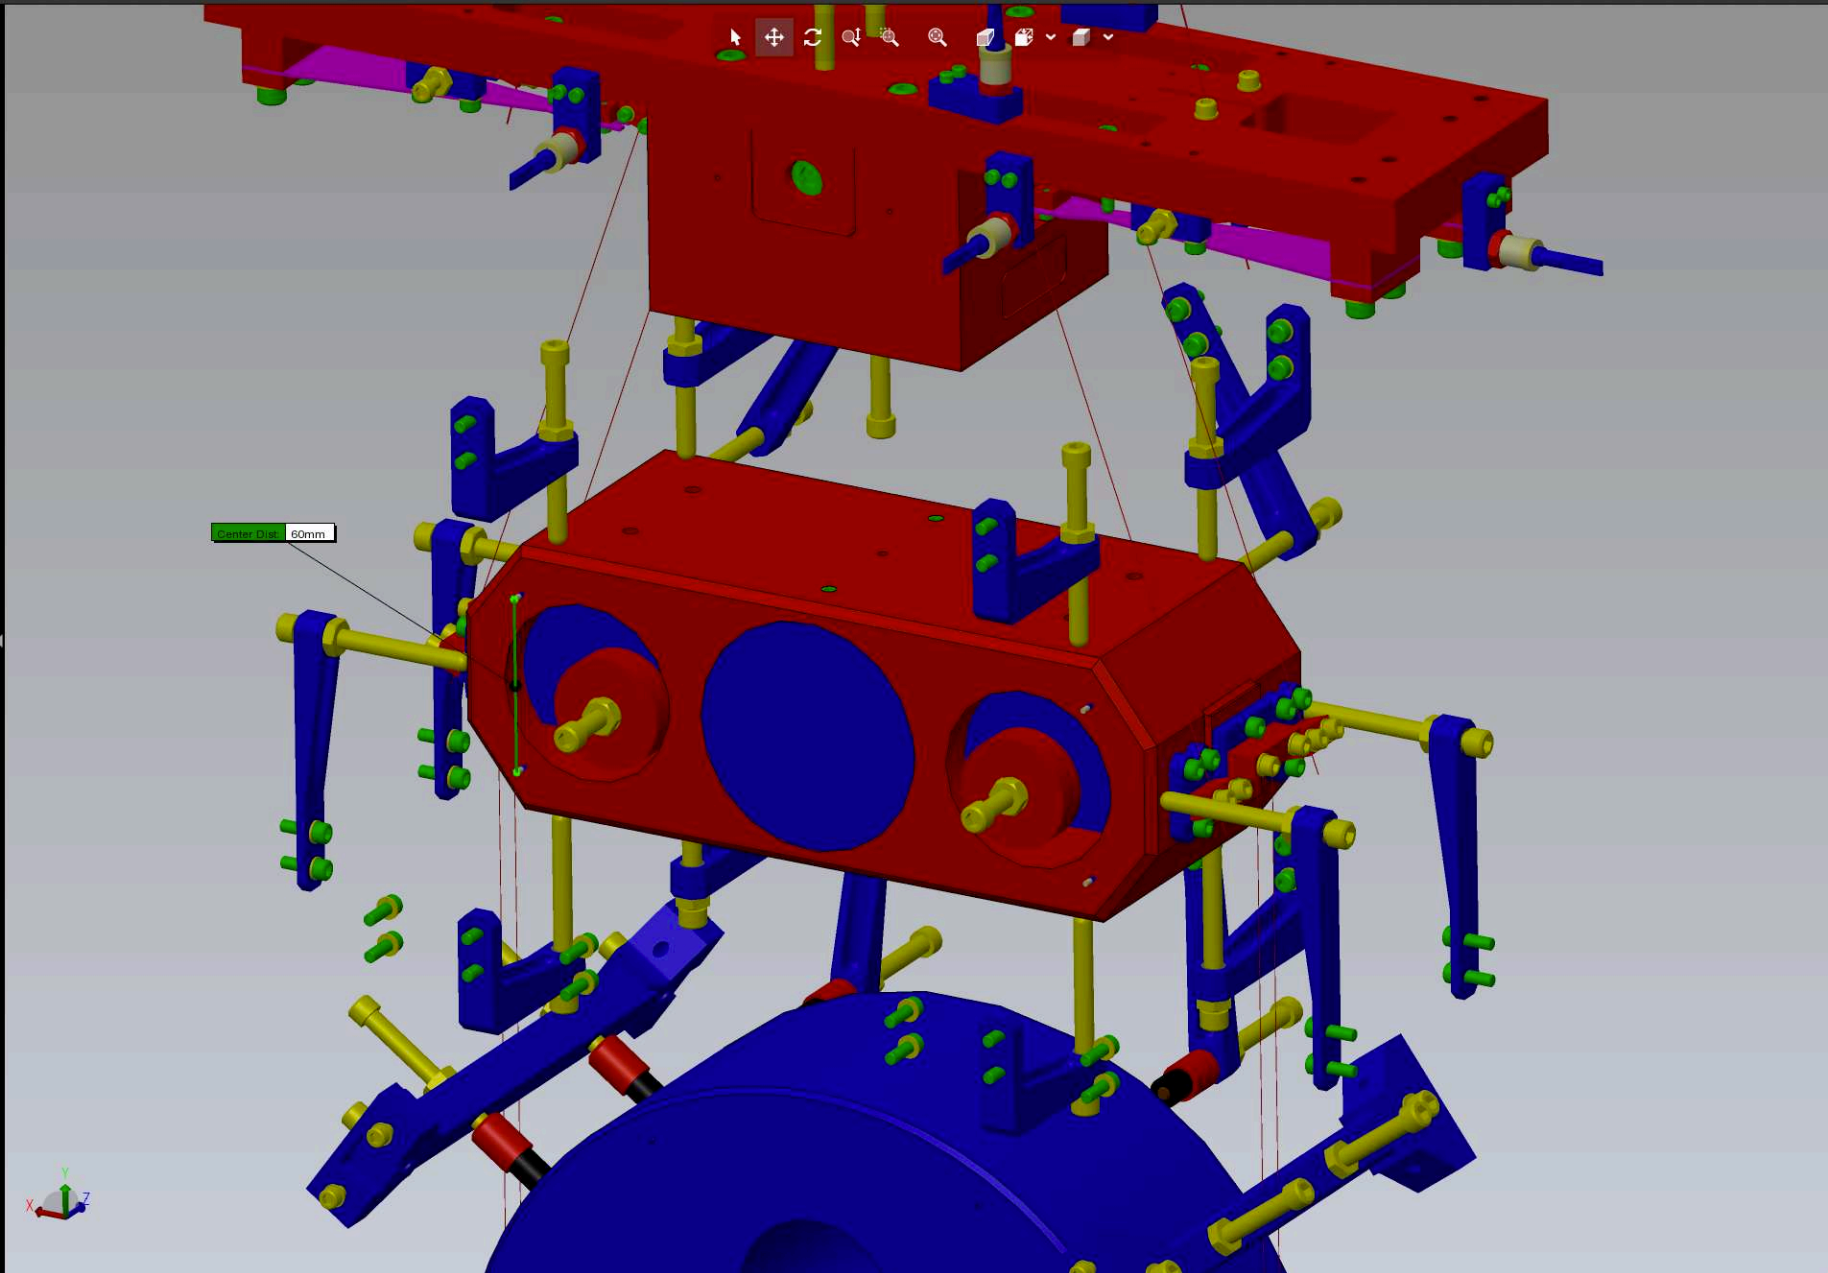

- Edge <1>
- Edge <2>

Units

Distance: Millimeters

Angle: Degrees

Results

- Distance: 60mm
- Delta X: 0mm
- Delta Y: 60mm
- Delta Z: 0mm
- Total Length: 11.969mm

Measure

Activate Measure

Selection Filters

Selected Items

- Edge <1>
- Edge <2>

Units

Distance: Millimeters

Angle: Degrees

Results

- Distance: 210mm
- Delta X: 210mm
- Delta Y: 0mm
- Delta Z: 0mm
- Total Length: 11.969mm

Results

- Distance: 207.857mm
- Delta X: 0mm
- Delta Y: 207.846mm
- Delta Z: 2.177mm
- Total Length: 12.608mm

Measure

Activate Measure

Selection Filters

Selected Items Vertices

Edge <1>

Edge <2>

Units

Distance: Millimeters

Angle: Degrees

Results

Distance: 120mm
Delta X: 120mm
Delta Y: 0mm
Delta Z: 0mm
Total Length: 12.608mm

Center Dist. 120mm