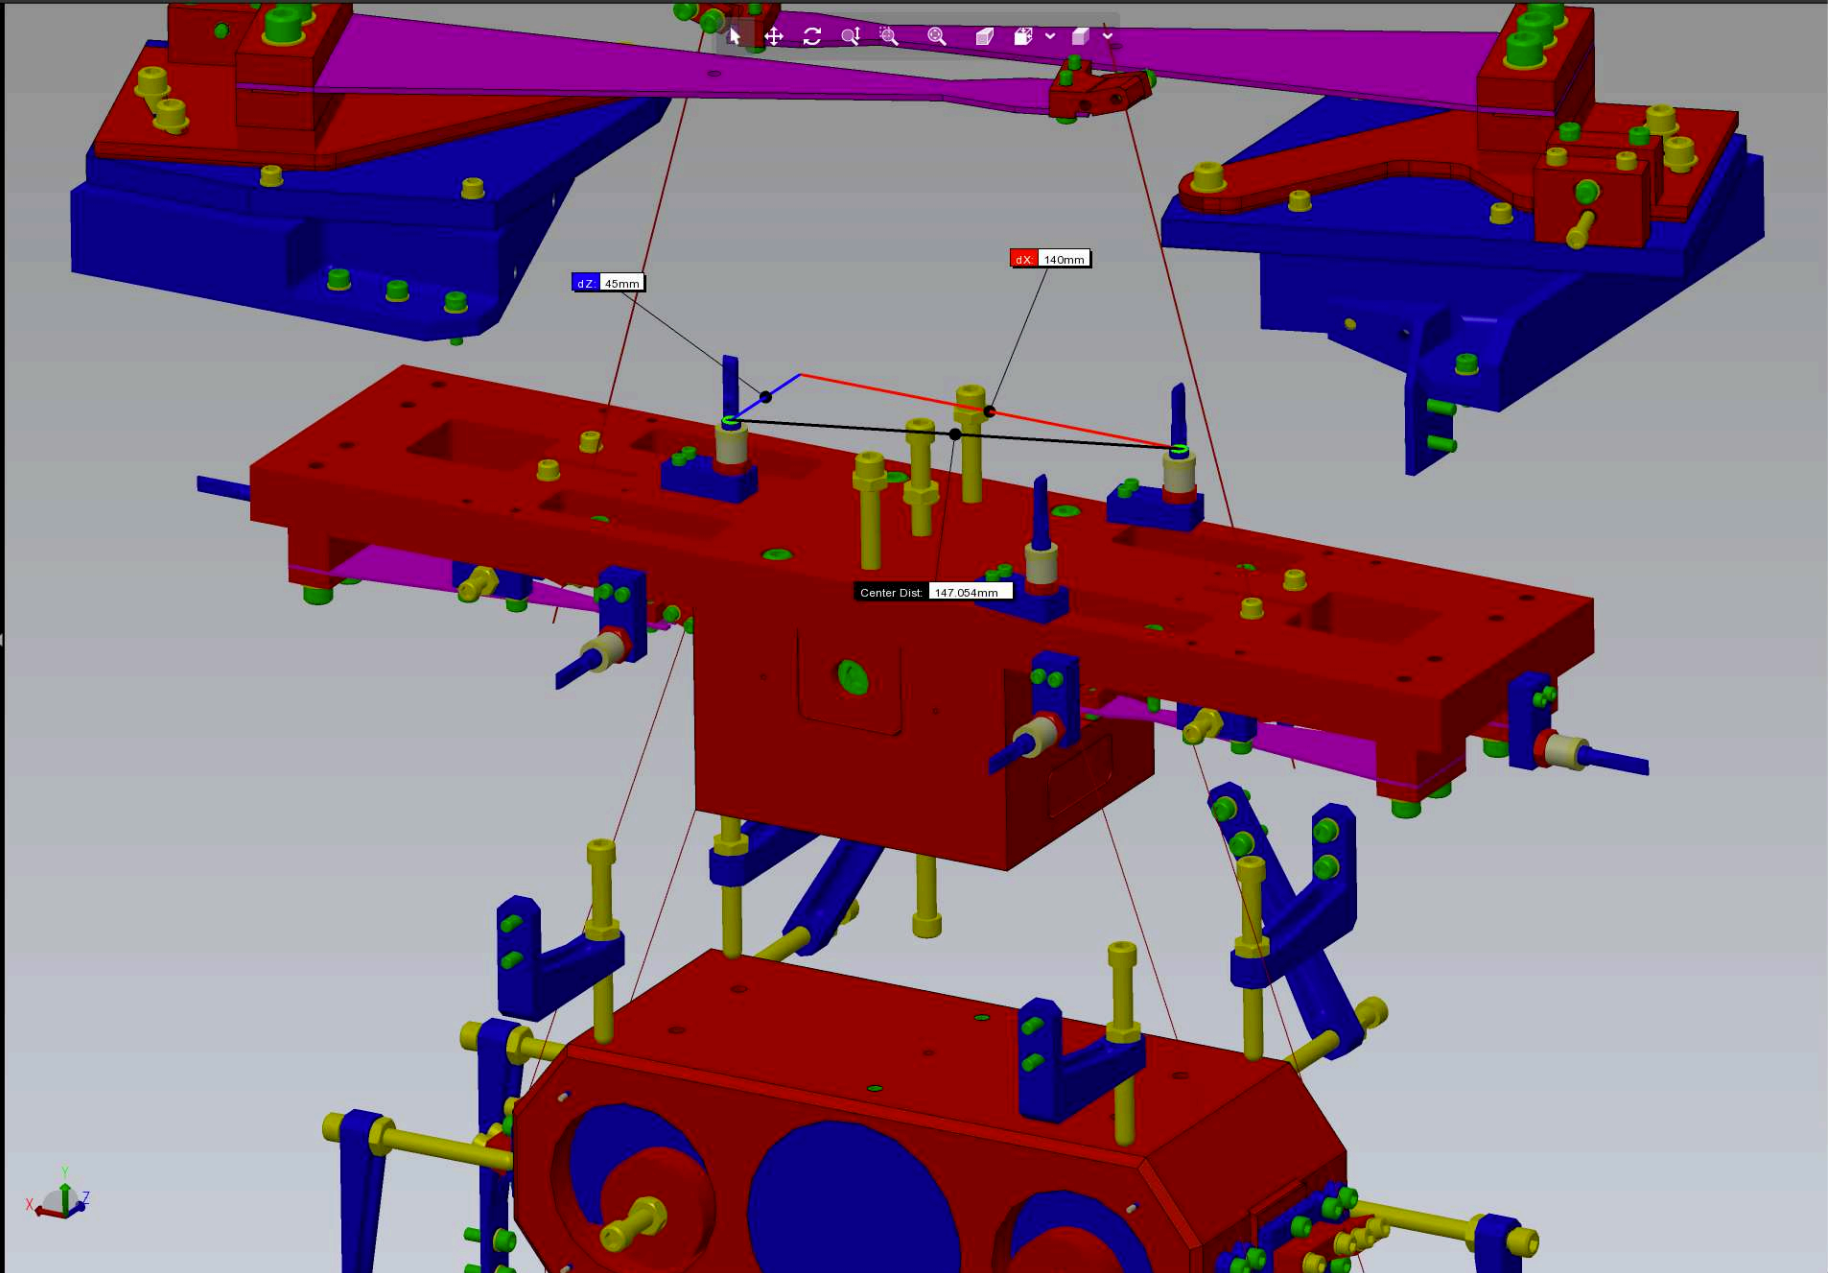

Results

- Distance: 147.054mm
- Delta X: 140mm
- Delta Y: 0mm
- Delta Z: 45mm
- Total Length: 31.919mm

Measure

Activate Measure

Selection Filters

Selected Items

- Edge <1>
- Edge <2>

Units

Distance: Millimeters

Angle: Degrees

Results

- Distance: 160mm
- Delta X: 160mm
- Delta Y: 0mm
- Delta Z: 0mm
- Total Length: 35,908mm

Measure

Activate Measure

Selection Filters

Selected Items

- Edge <1>
- Edge <2>

Units

Distance: Millimeters

Angle: Degrees

Results

- Distance: 60mm
- Delta X: 0mm
- Delta Y: 60mm
- Delta Z: 0mm
- Total Length: 11.969mm

Measure

Activate Measure

Units

Distance: Millimeters

Angle: Degrees

Results

Distance: 120mm
Delta X: 120mm
Delta Y: 0mm
Delta Z: 0mm
Total Length: 12.608mm

Center Dist. 120mm