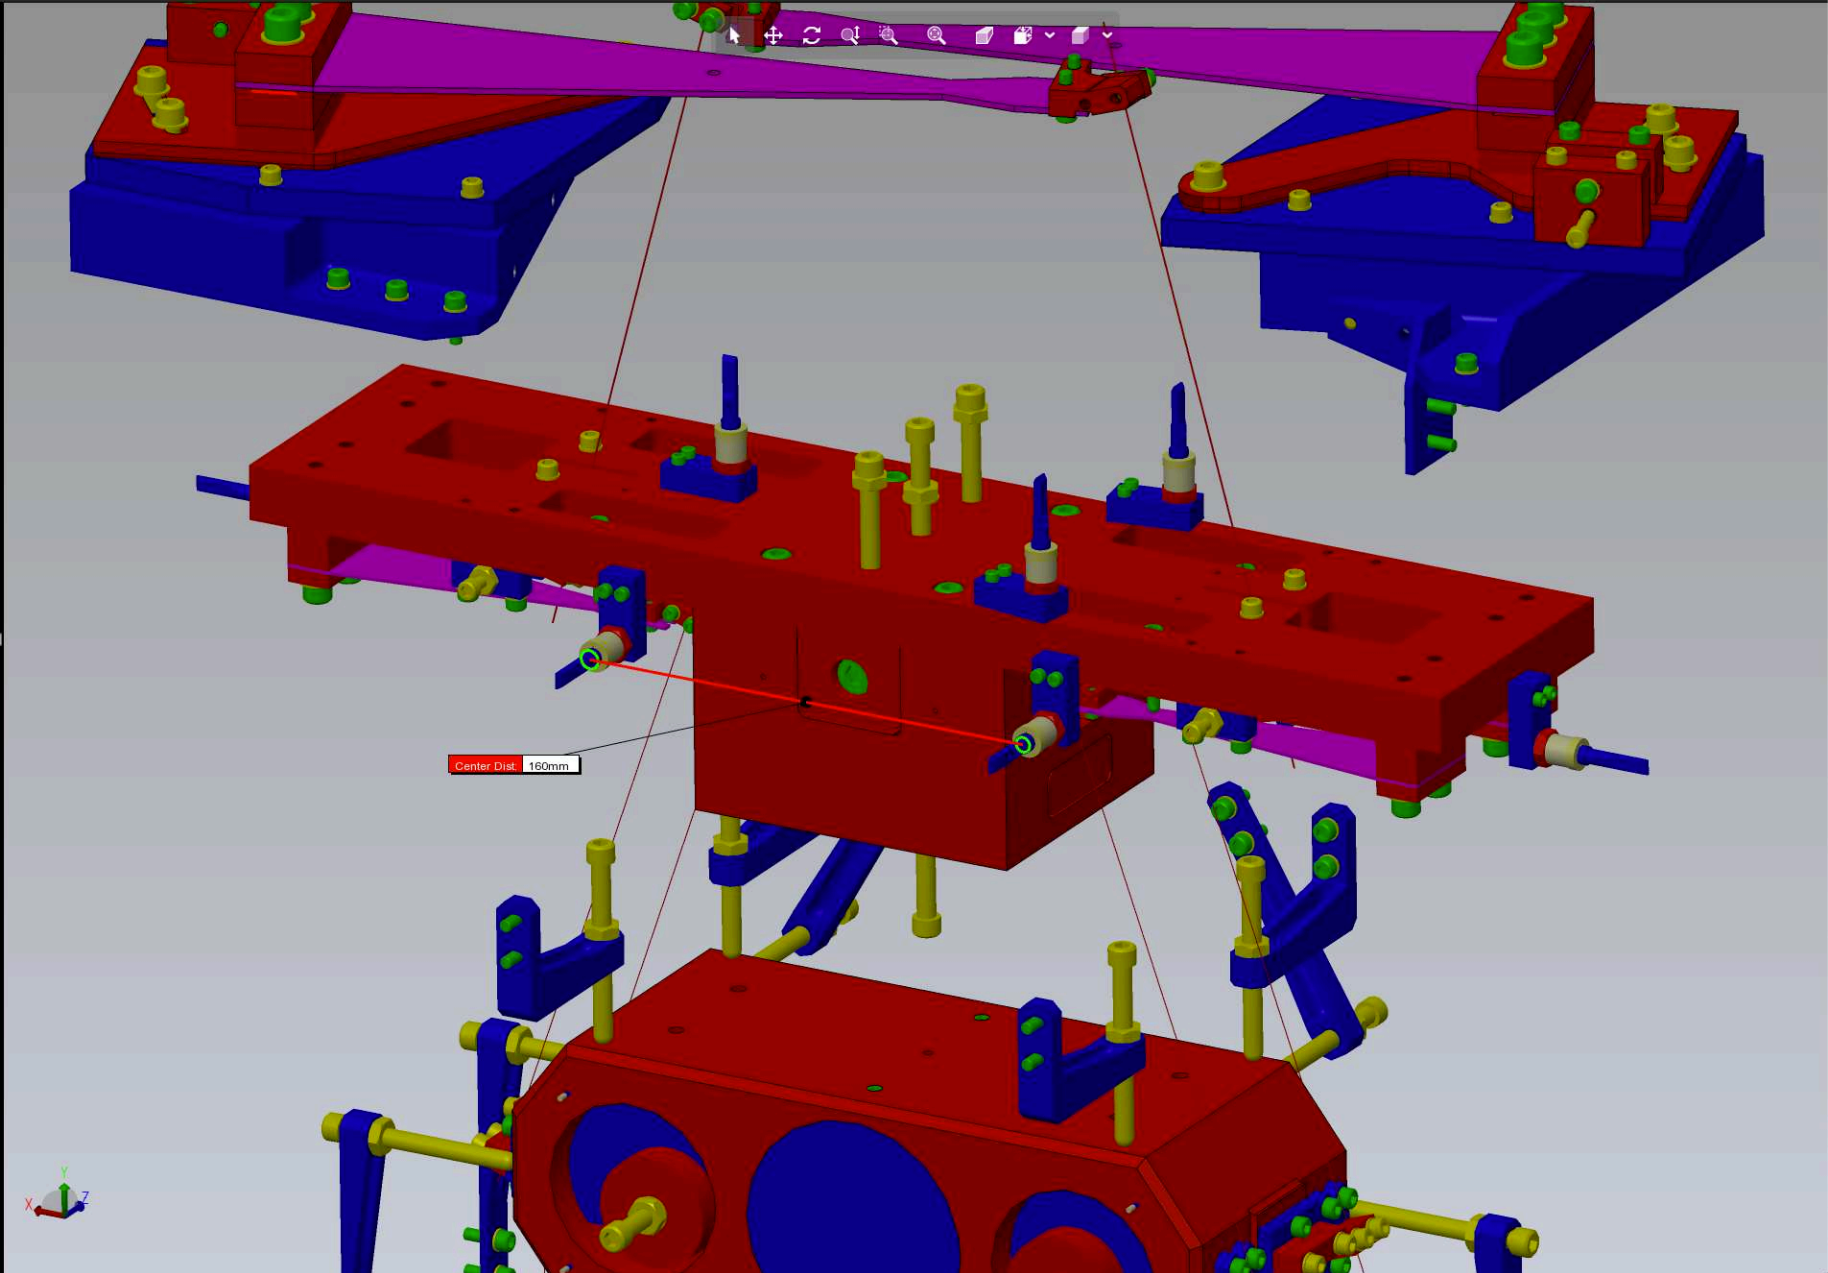

Results

- Distance: 147.054mm
- Delta X: 140mm
- Delta Y: 0mm
- Delta Z: 45mm
- Total Length: 31.919mm

Measure

Activate Measure

Selection Filters

Selected Items

- Edge <1>
- Edge <2>

Units

Distance: Millimeters

Angle: Degrees

Results

- Distance: 160mm
- Delta X: 160mm
- Delta Y: 0mm
- Delta Z: 0mm
- Total Length: 35,908mm

Measure

Activate Measure

Selection Filters

Selected Items

- Edge <1>
- Edge <2>

Units

Distance: Millimeters

Angle: Degrees

Results

- Distance: 60mm
- Delta X: 0mm
- Delta Y: 60mm
- Delta Z: 0mm
- Total Length: 11.969mm

Measure

Activate Measure

Units

Distance: Millimeters

Angle: Degrees

Results

Distance: 120mm
Delta X: 120mm
Delta Y: 0mm
Delta Z: 0mm
Total Length: 12.608mm

Center Dist. 120mm