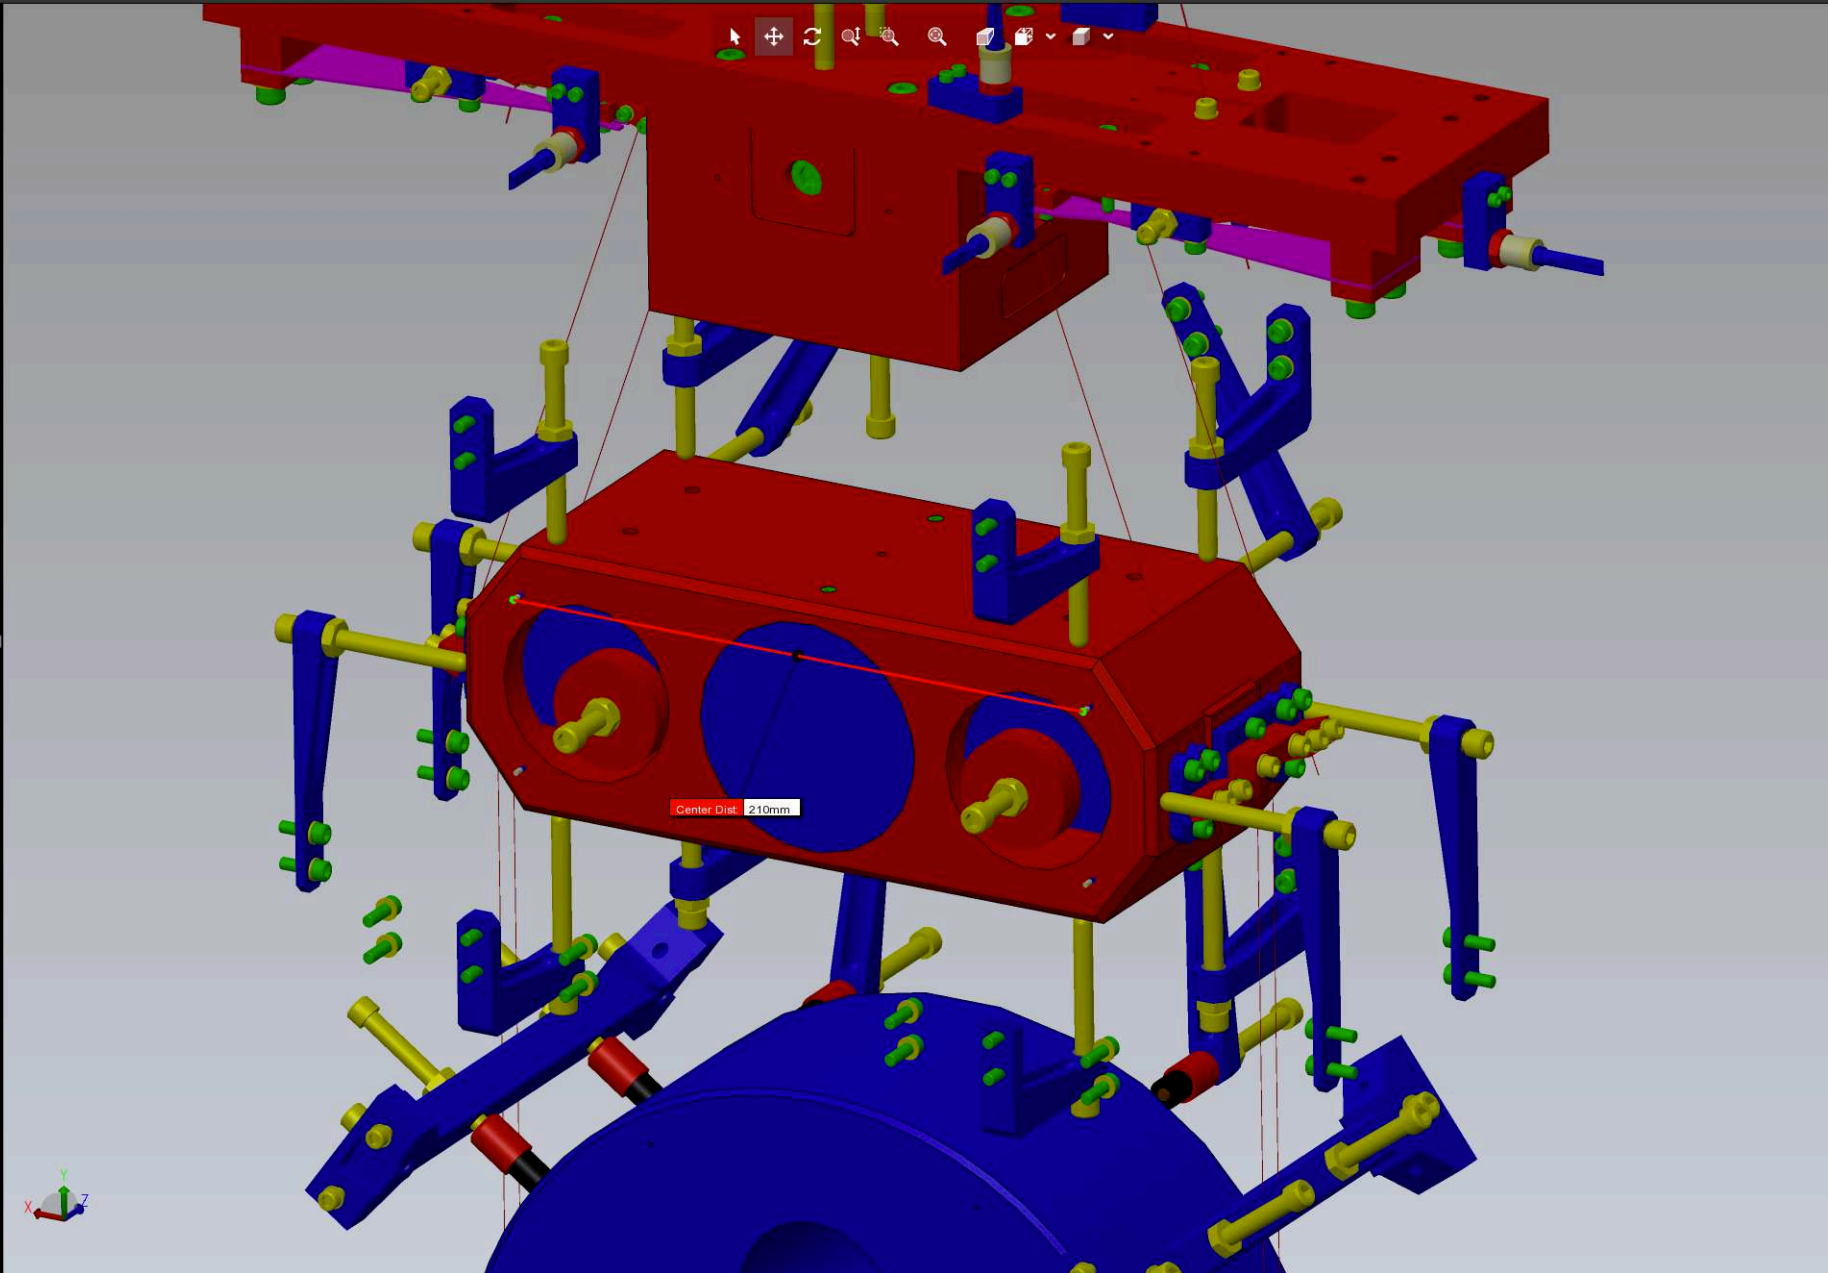

Selection Filters

Selected Items

- Edge <1>
- Edge <2>

Units

Distance: Millimeters

Angle: Degrees

Results

- Distance: 210mm
- Delta X: 210mm
- Delta Y: 0mm
- Delta Z: 0mm
- Total Length: 11.969mm

Measure

Activate Measure

Selection Filters

Selected Items

- Edge <1>
- Edge <2>

Units

Distance: Millimeters

Angle: Degrees

Results

- Distance: 207.857mm
- Delta X: 0mm
- Delta Y: 207.846mm
- Delta Z: 2.177mm
- Total Length: 12.608mm

Measure

Activate Measure

Selection Filters

Selected Items Vertices

Edge <1>

Edge <2>

Units

Distance: Millimeters

Angle: Degrees

Results

Distance: 120mm
Delta X: 120mm
Delta Y: 0mm
Delta Z: 0mm
Total Length: 12.608mm

Center Dist. 120mm