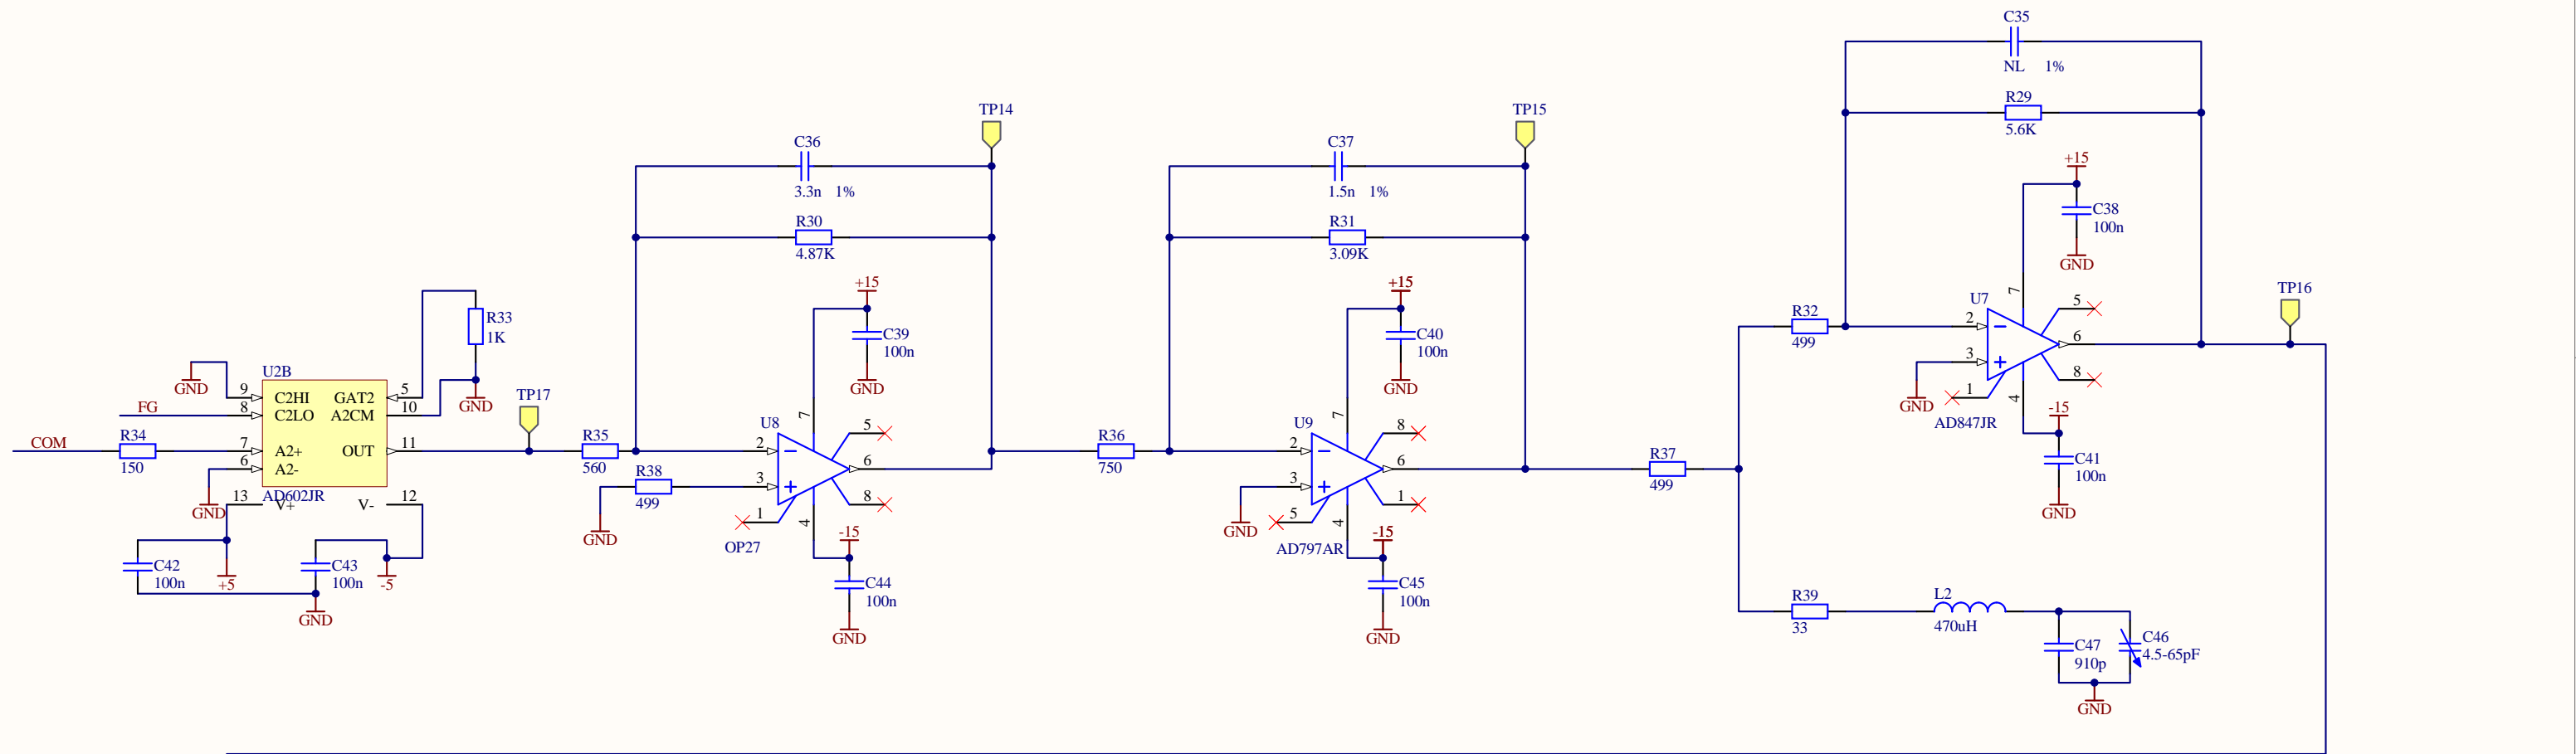

Title		
TT FFS: Common Path		
Size	Number	Revision
B	D040105	C
Date:	9/4/2009	Sheet 1 of 3
File:	C:\Users\...\TTFSS1.SchDoc	Drawn By: P. Schwinberg/J. Myers

Title		
TT FFS: PZT Path		
Size	Number	Revision
B	D040105	C
Date:	9/4/2009	Sheet 3 of 3
File:	C:\Users\...\TTFFS3.SchDoc	Drawn By: P. Schwinberg/J. Myers