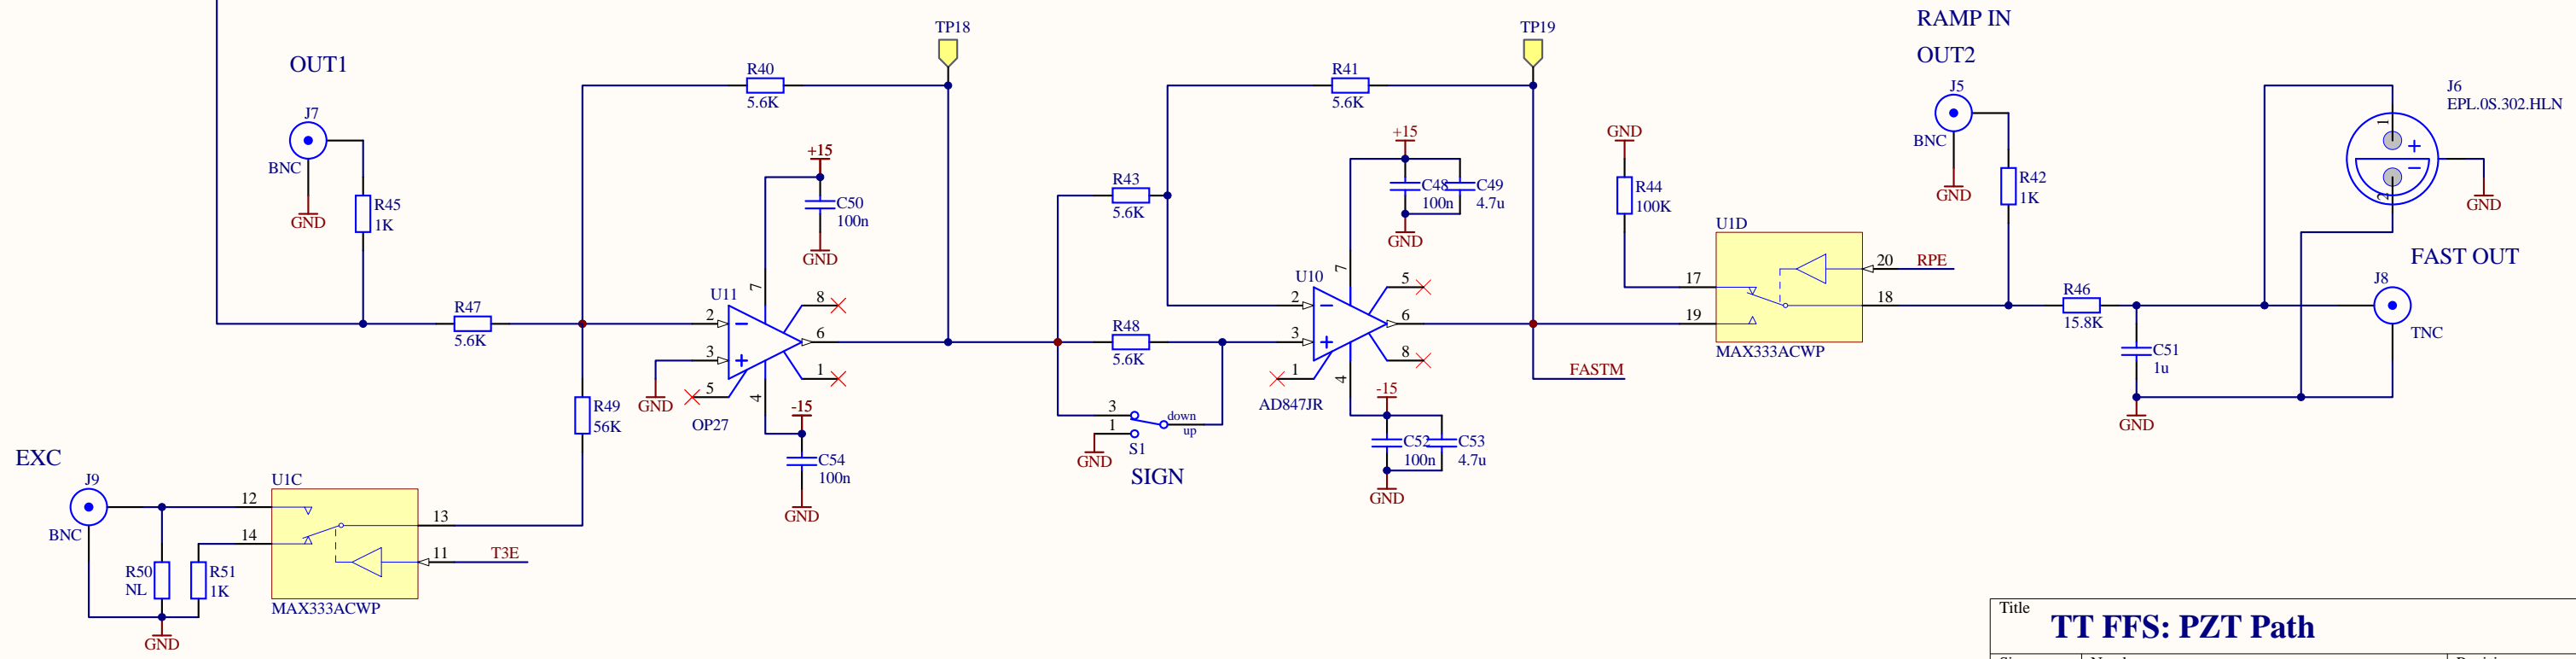

Title		
TT FFS: Common Path		
Size	Number	Revision
B	D040105	C
Date:	9/4/2009	Sheet 1 of 3
File:	C:\Users\...\TTFSS1.SchDoc	Drawn By: P. Schwinberg/J. Myers

Title		
TT FFS: PZT Path		
Size	Number	Revision
B	D040105	C
Date:	9/4/2009	Sheet 3 of 3
File:	C:\Users\...\TTFFS3.SchDoc	Drawn By: P. Schwinberg/J. Myers