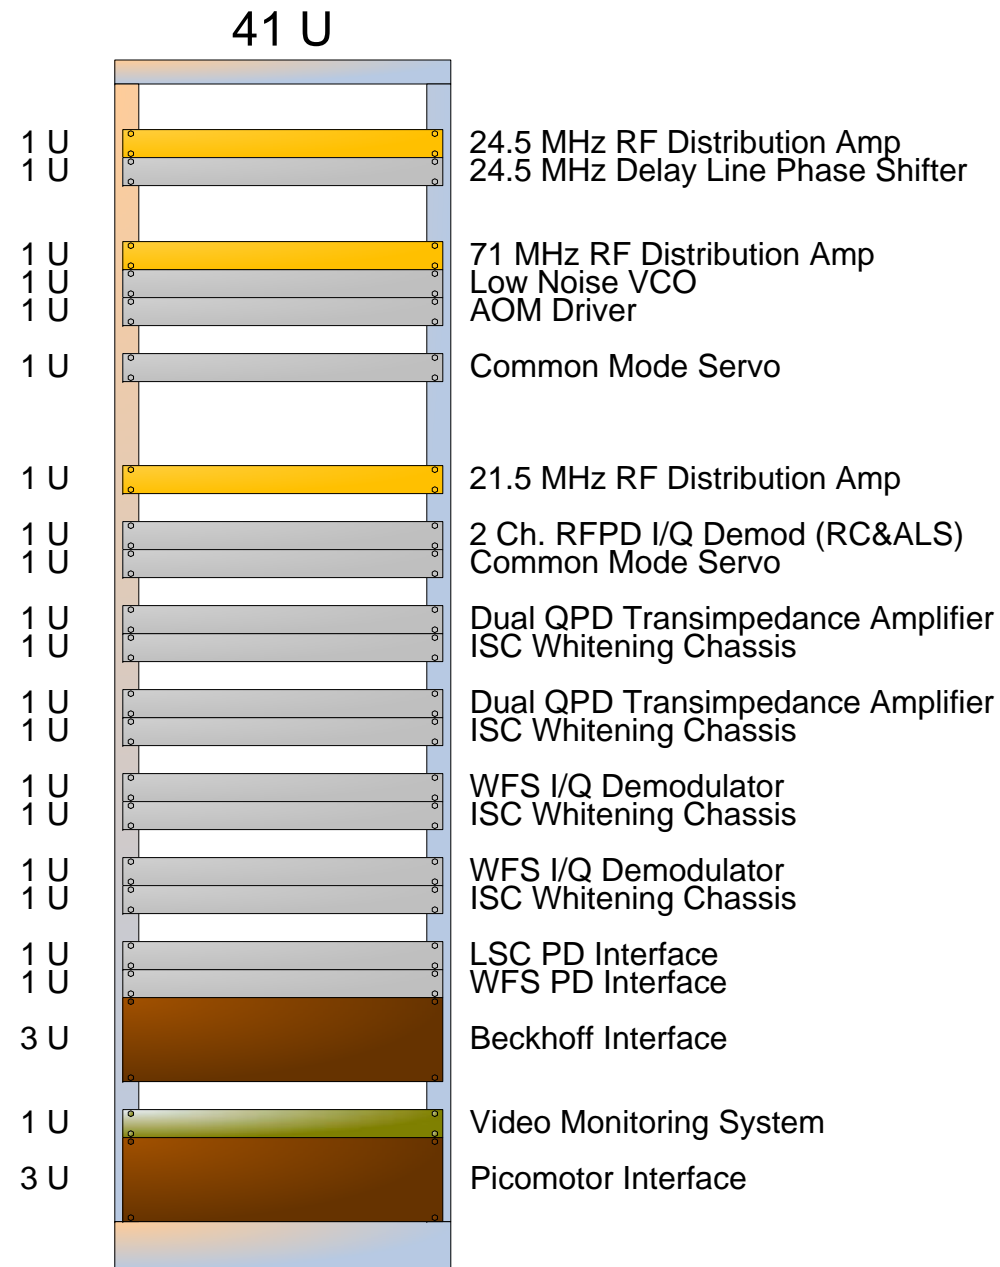

End Station Field Rack Layout

End Station Field Rack

Mini Rack By ISCT