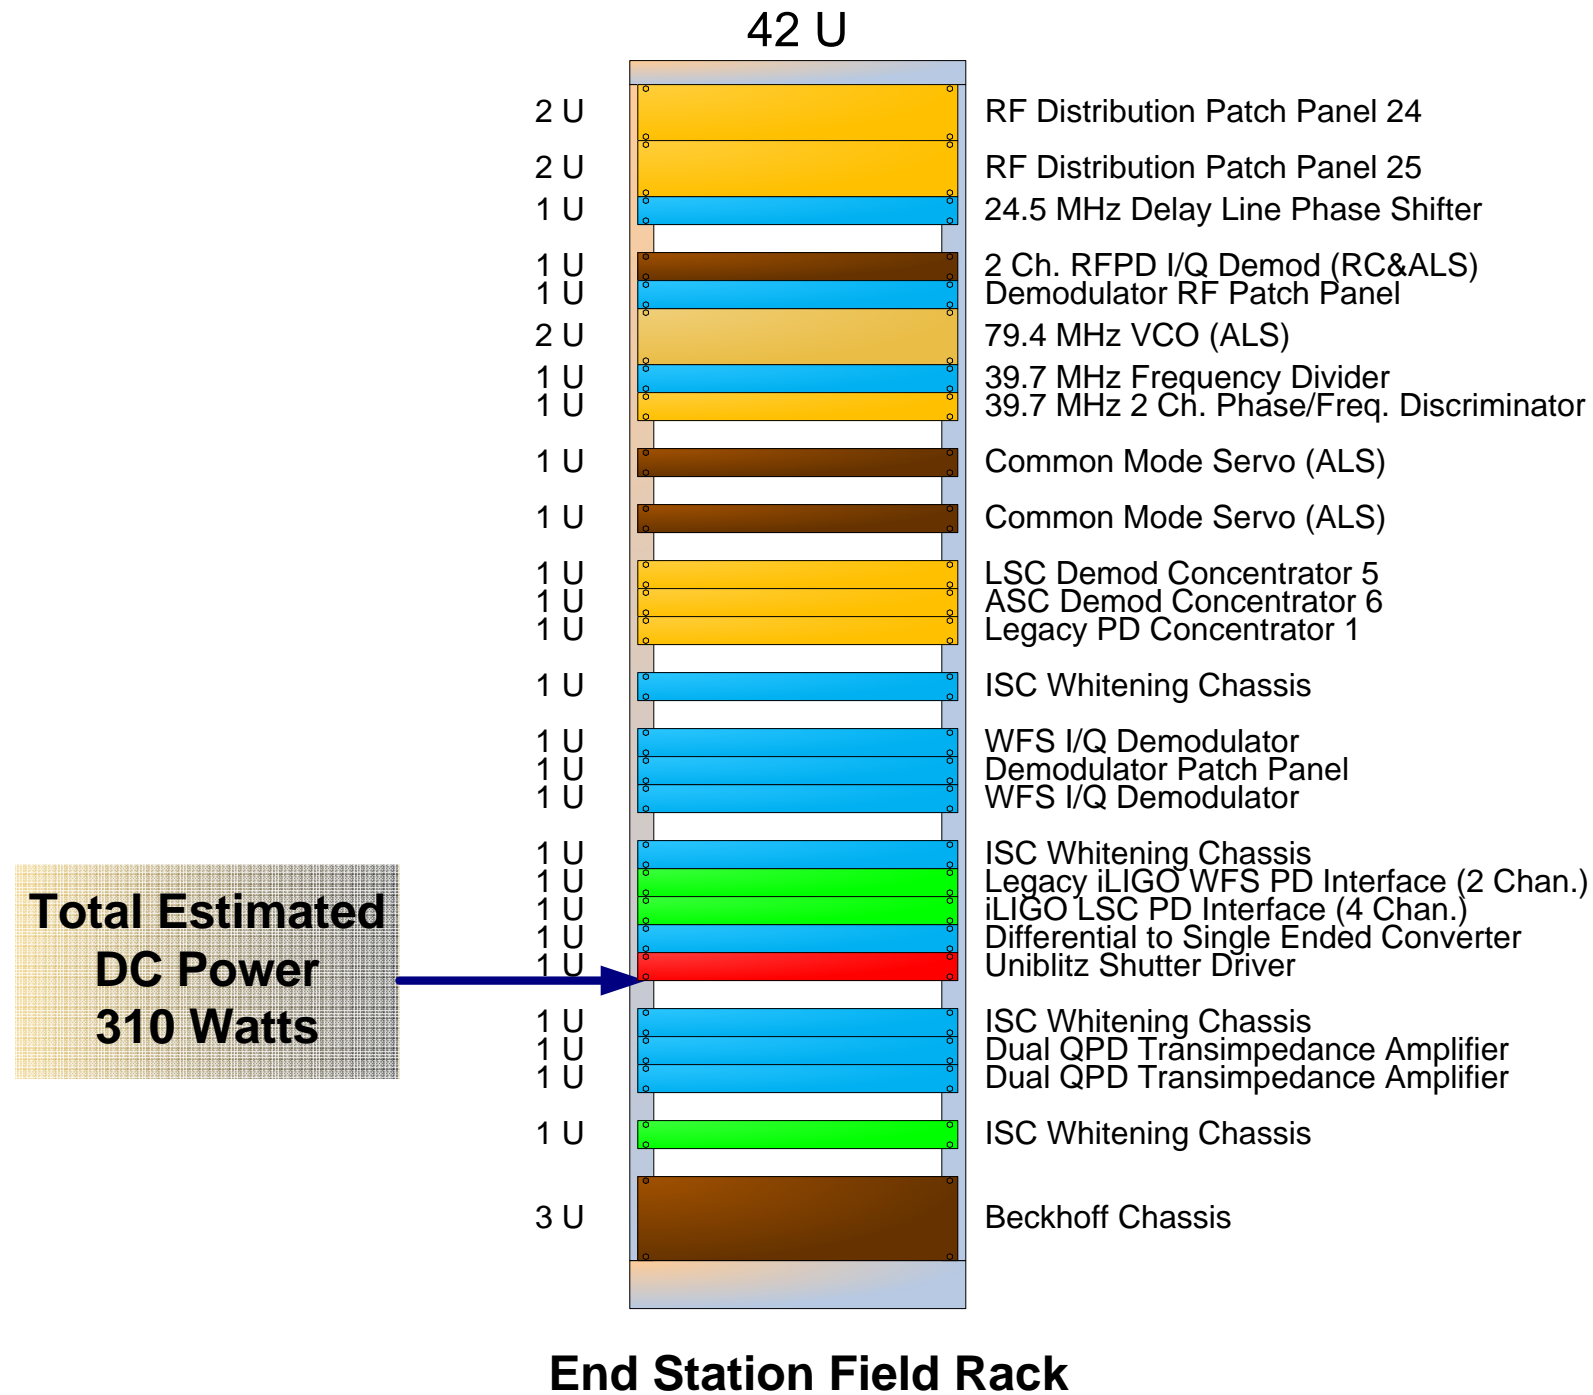

End Station ISC Field Rack Layout

Color Key

- 1 U  Installed
- 1 U  Ready for installation
- 1 U  Built but not fully tested
- 1 U  Still being built
- 1 U  Not even started building

Status as of 15 September 2011

DCC Number	Displayed Text	DC Power (Watts)
D0900128	24.5 MHz Delay Line Phase Shifter	10
D0900605	Low Noise VCO	20
D0901781	Common Mode Servo	20
D0901833	iLIGO LSC PD Interface (4 Chan.)	5
D0902796	WFS I/Q Demodulator	22
D1000124	71 MHz RF Distribution Amp	23
D1000124	21.5 MHz RF Distribution Amp	23
D1000181	2 Ch. RFPD I/Q Demod (RC&ALS)	15
D1002476	Two Ch. Phase/Freq. Discriminator	15
D1002481	Dual QPD Transimpedance Amplifier	6
D1002559	ISC Whitening Chassis	21
D1100482	Differential to Single Ended Converter	5
D1100749	Legacy iLIGO WFS PD Interface (2 Chan.)	4