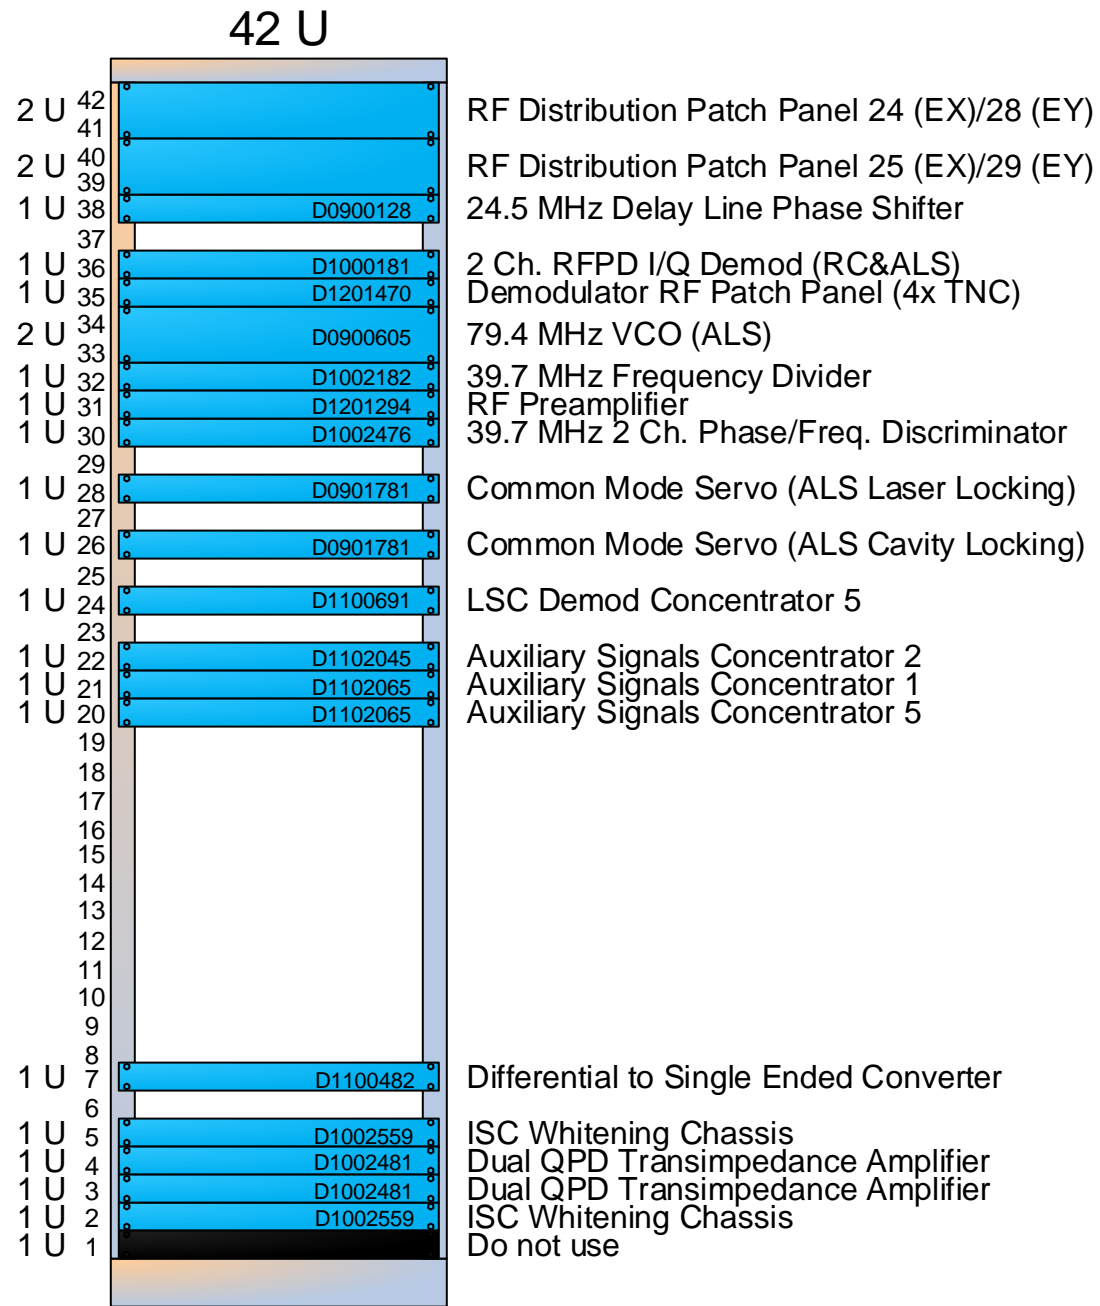

End Station ISC Field Rack Layout

Color Key

- 1 U Installed
- 1 U Ready for installation
- 1 U Built but not fully tested
- 1 U Still being built
- 1 U Not even started building

Status as of March, 2013

End Station Field Rack