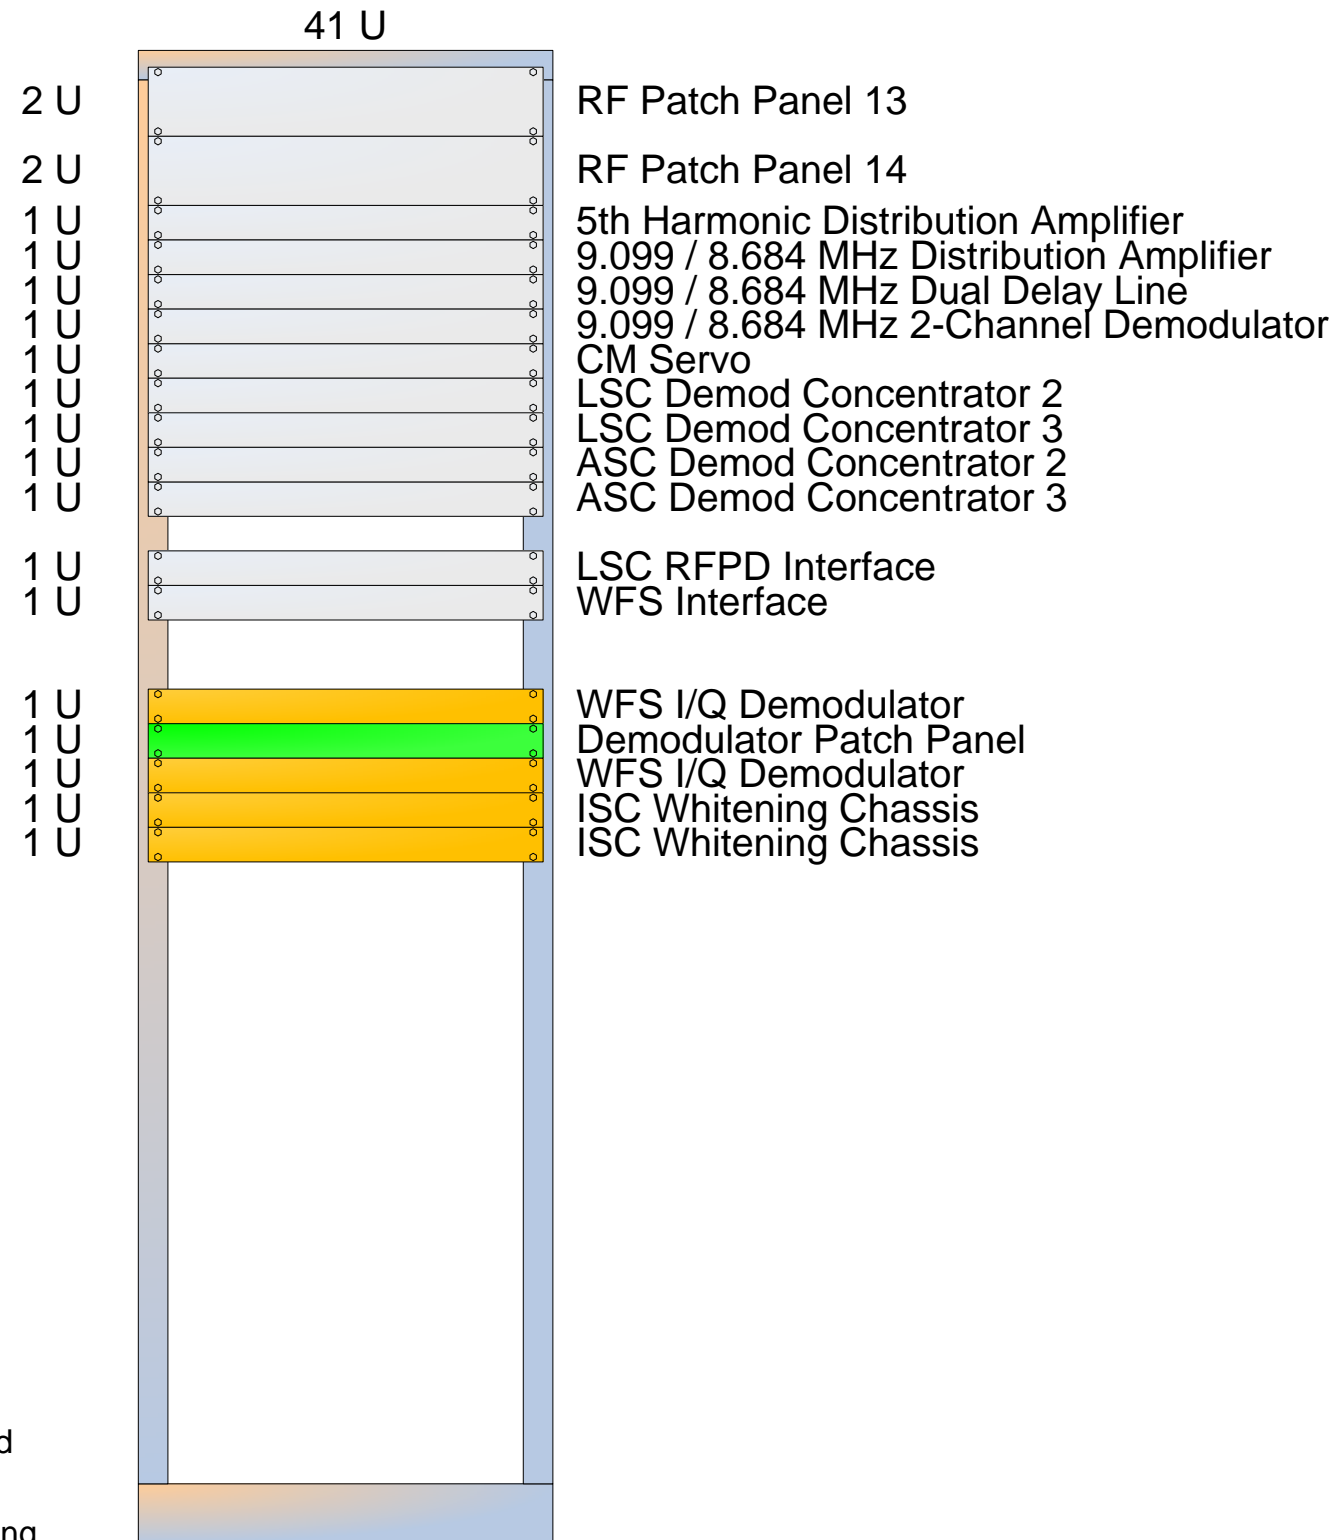

# LVEA IMC ALS Rack Layout R2

## Color Key

- |     |  |                            |
|-----|--|----------------------------|
| 1 U |  | Installed                  |
| 1 U |  | Ready for installation     |
| 1 U |  | Built but not fully tested |
| 1 U |  | Still being built          |
| 1 U |  | Not even started building  |
| 1 U |  | TBD                        |

Status as of 15 September 2011

LIGO-D1001425-v2