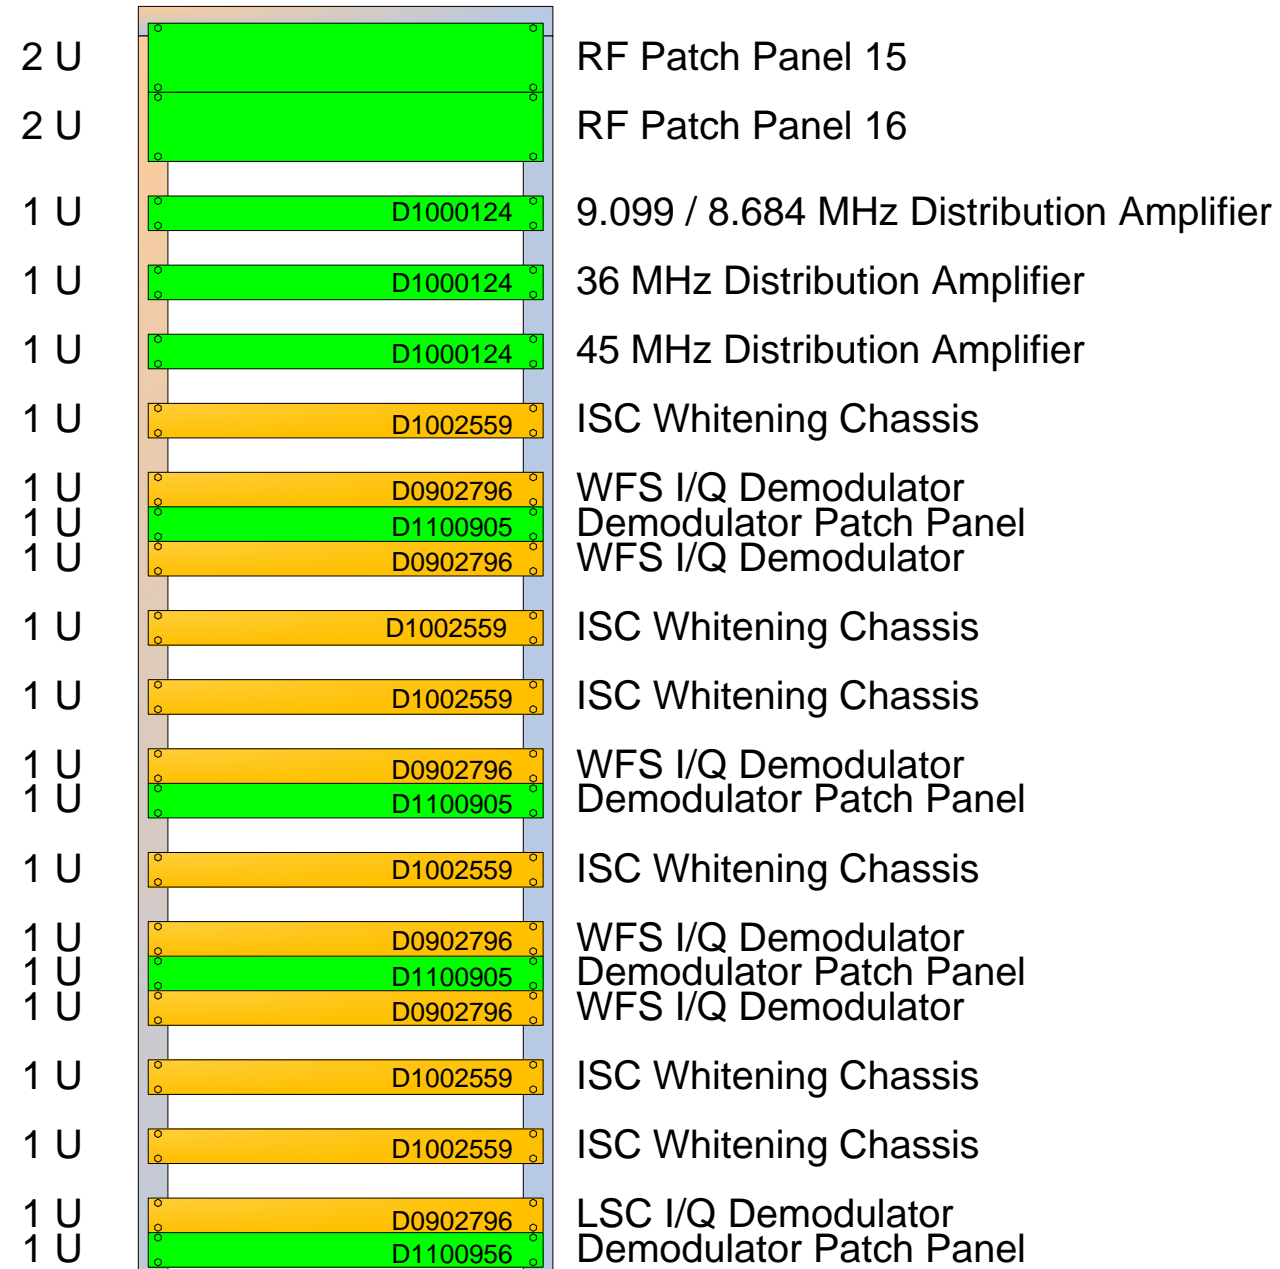

# ISC R3

ISC LVEA HAM 6 Rack R3 Layout

41 U

## Color Key

- 1 U  Installed
- 1 U  Ready for installation
- 1 U  Built but not fully tested
- 1 U  Still being built
- 1 U  Not even started building
- 1 U  TBD

Status as of 2 February 2012

LIGO-D1001426-v6