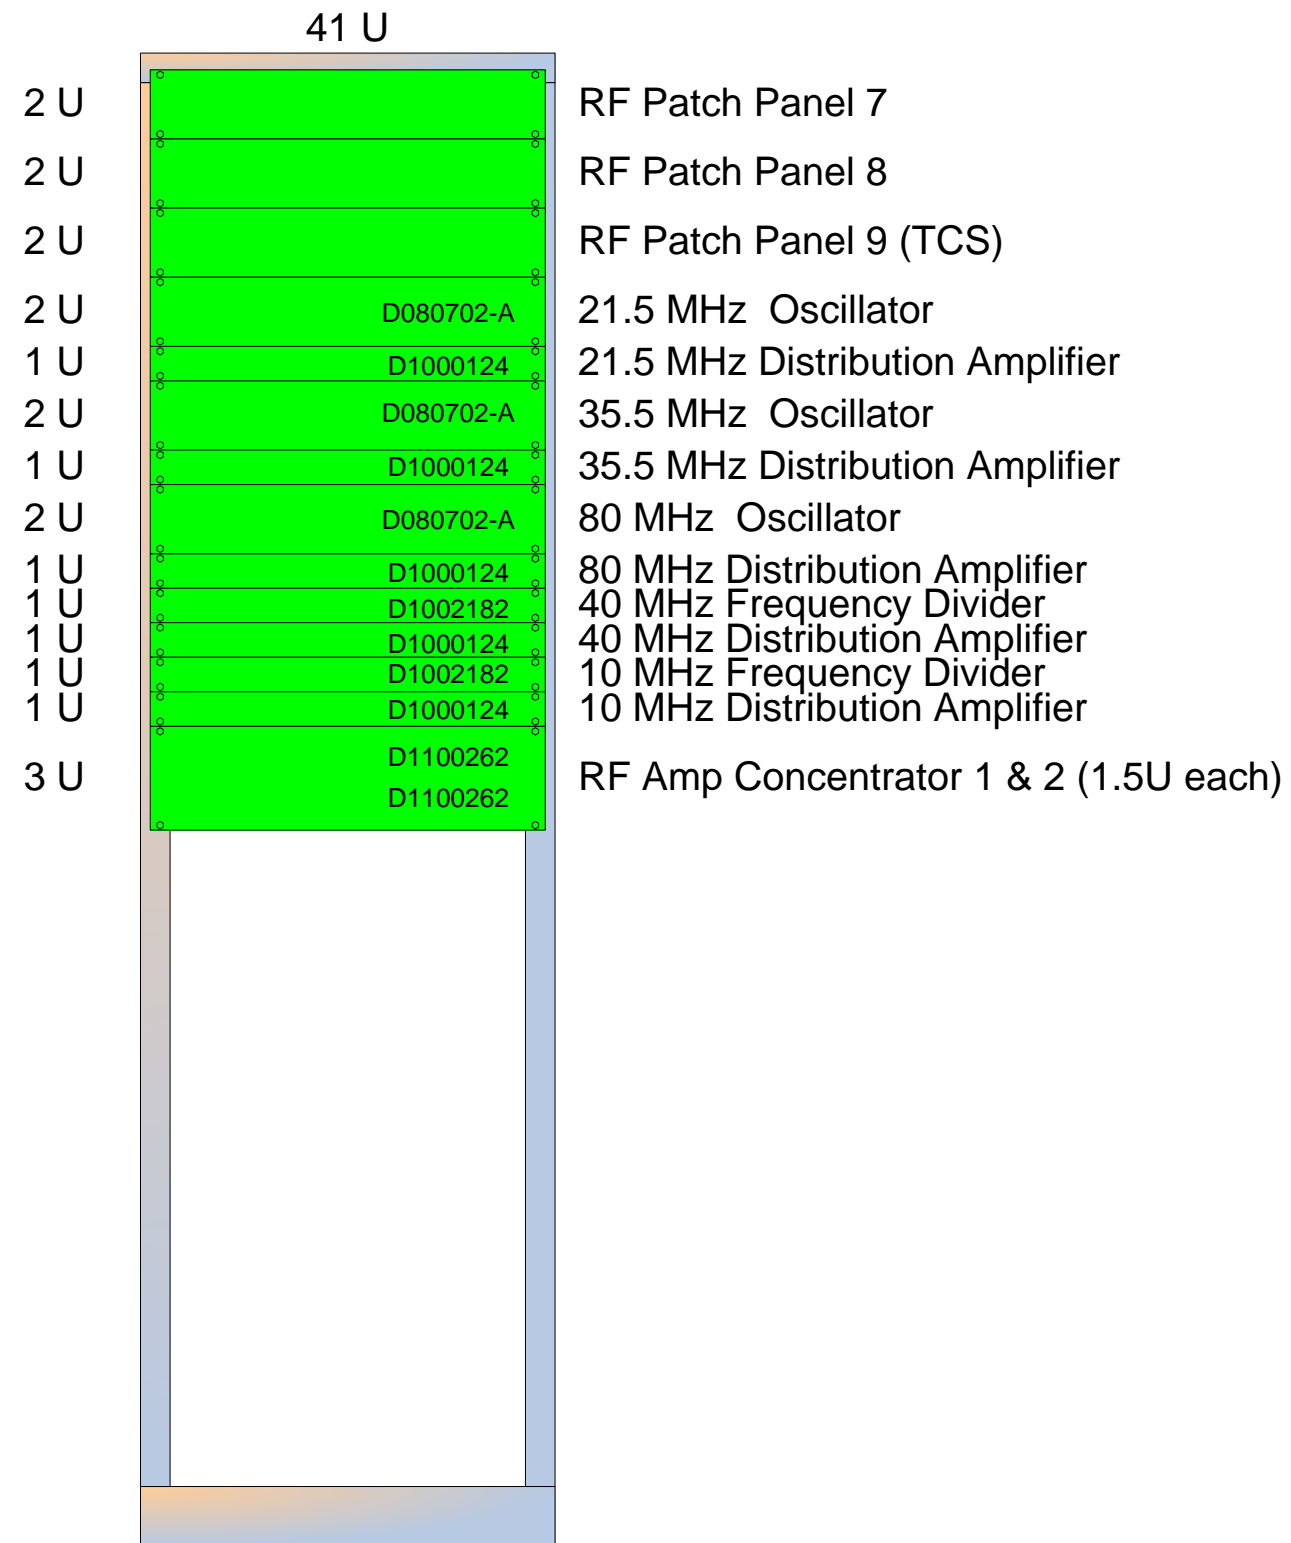

ISC C1

ISC LVEA Equipment Room Rack C1 Layout

Color Key

- | | | |
|-----|--|----------------------------|
| 1 U | | Installed |
| 1 U | | Ready for installation |
| 1 U | | Built but not fully tested |
| 1 U | | Still being built |
| 1 U | | Not even started building |
| 1 U | | TBD |

Status as of 11 November 2011

LIGO-D1001427-v6

ISC C2

ISC LVEA Equipment Room Rack C2 Layout

ISC C3

ISC LVEA Equipment Room Rack C3 Layout

ISC C4

ISC LVEA Equipment Room Rack C3 Layout