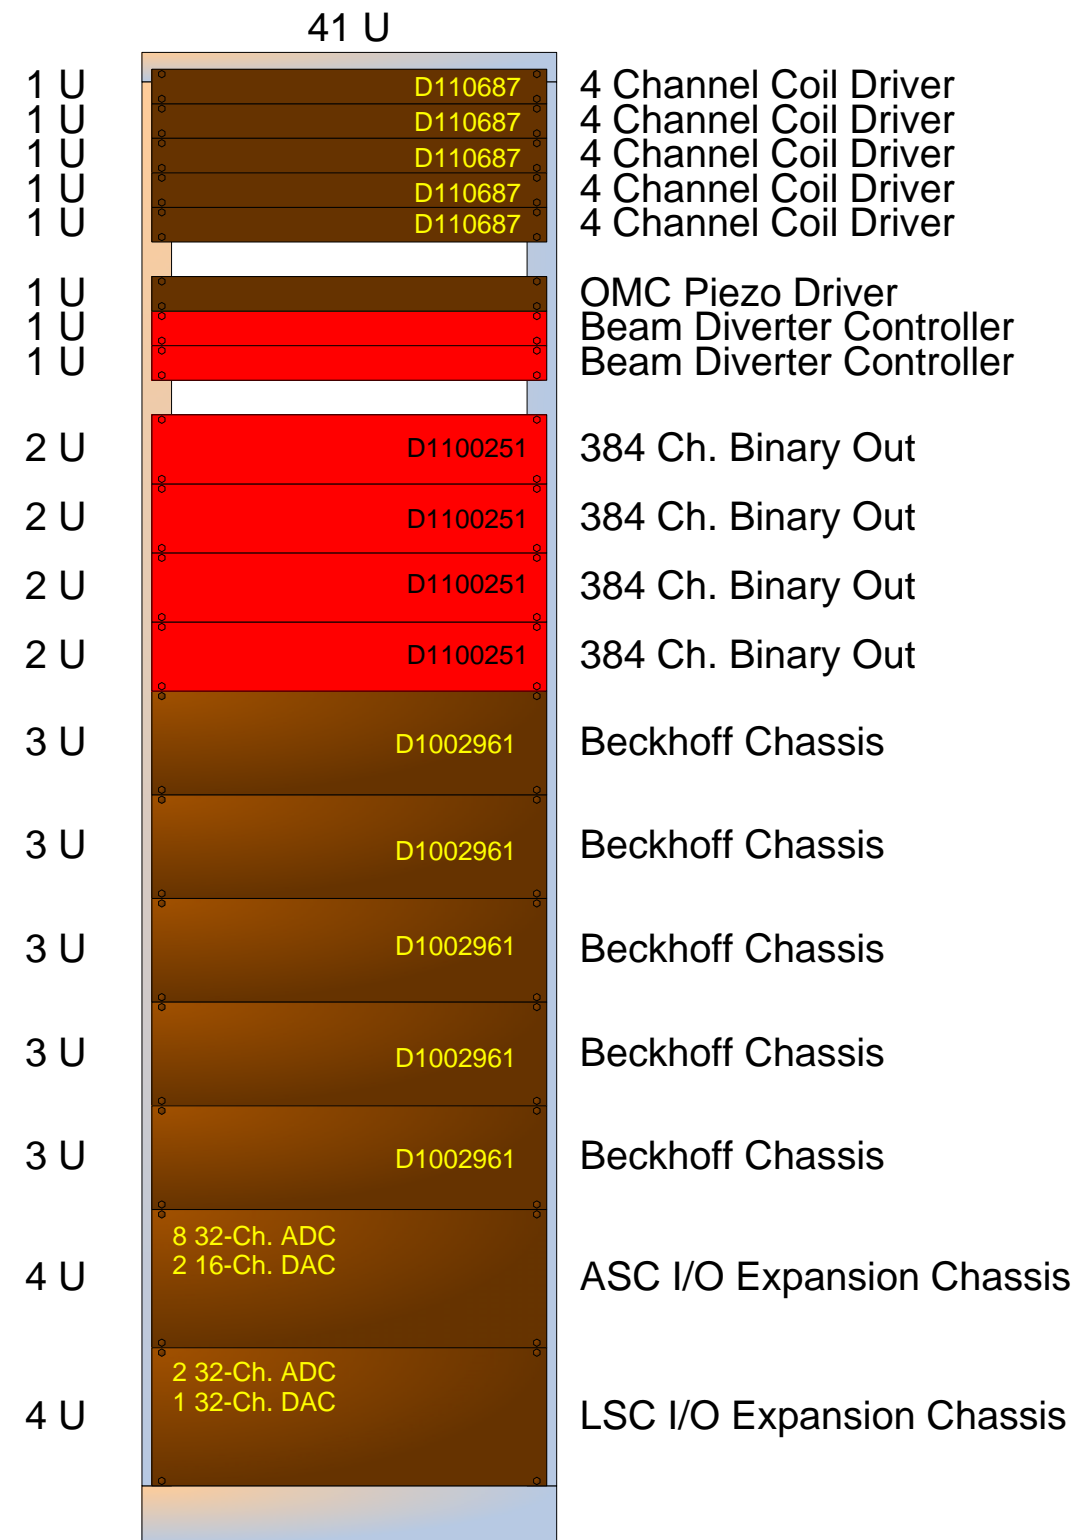

ISC C1

ISC LVEA Equipment Room Rack C1 Layout

Color Key

- | | | |
|-----|--|----------------------------|
| 1 U | | Installed |
| 1 U | | Ready for installation |
| 1 U | | Built but not fully tested |
| 1 U | | Still being built |
| 1 U | | Not even started building |
| 1 U | | TBD |

Status as of 11 November 2011

LIGO-D1001427-v6

ISC C2

ISC LVEA Equipment Room Rack C2 Layout

ISC C3

ISC LVEA Equipment Room Rack C3 Layout

ISC C4

ISC LVEA Equipment Room Rack C3 Layout