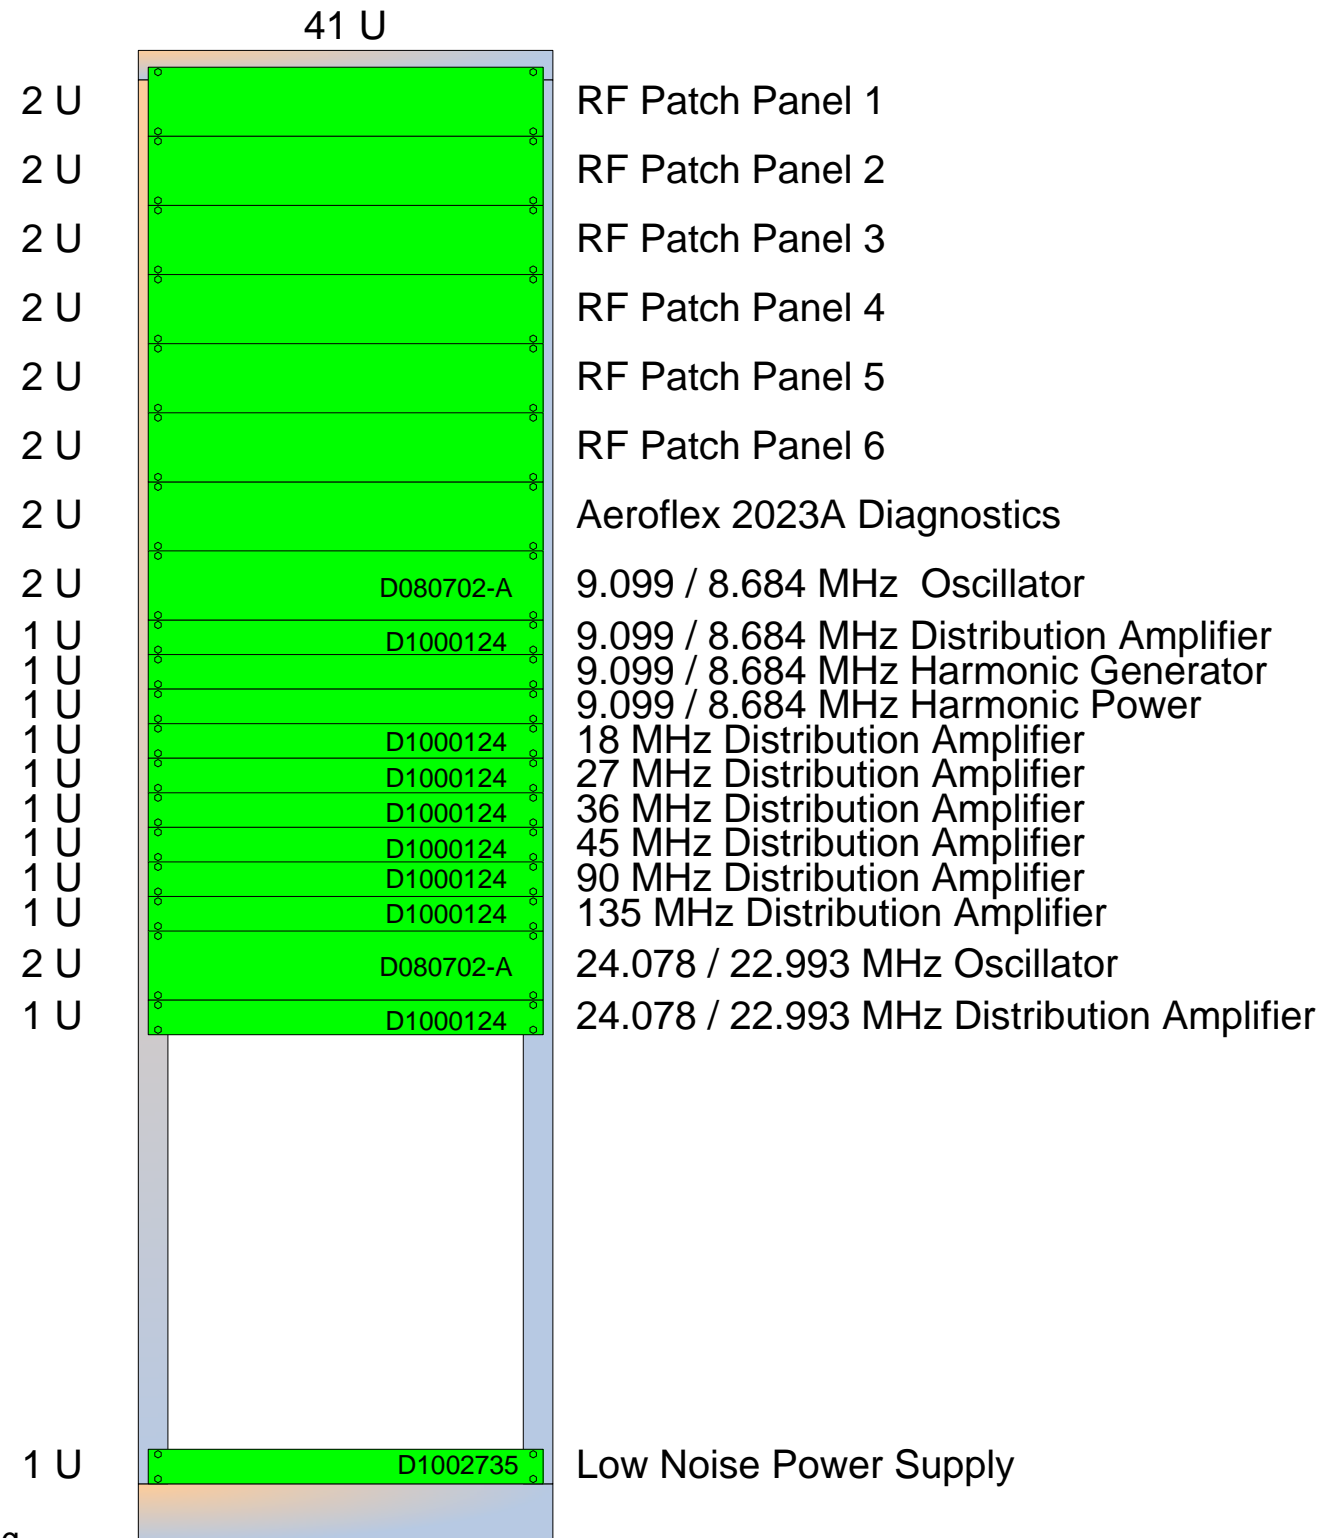

ISC C1

ISC LVEA Equipment Room Rack C1 Layout

Color Key

- | | | |
|-----|--|----------------------------|
| 1 U | | Installed |
| 1 U | | Ready for installation |
| 1 U | | Built but not fully tested |
| 1 U | | Still being built |
| 1 U | | Not even started building |
| 1 U | | TBD |

Status as of 11 November 2011

LIGO-D1001427-v6

ISC C2

ISC LVEA Equipment Room Rack C2 Layout

ISC C3

ISC LVEA Equipment Room Rack C3 Layout

ISC C4

ISC LVEA Equipment Room Rack C3 Layout