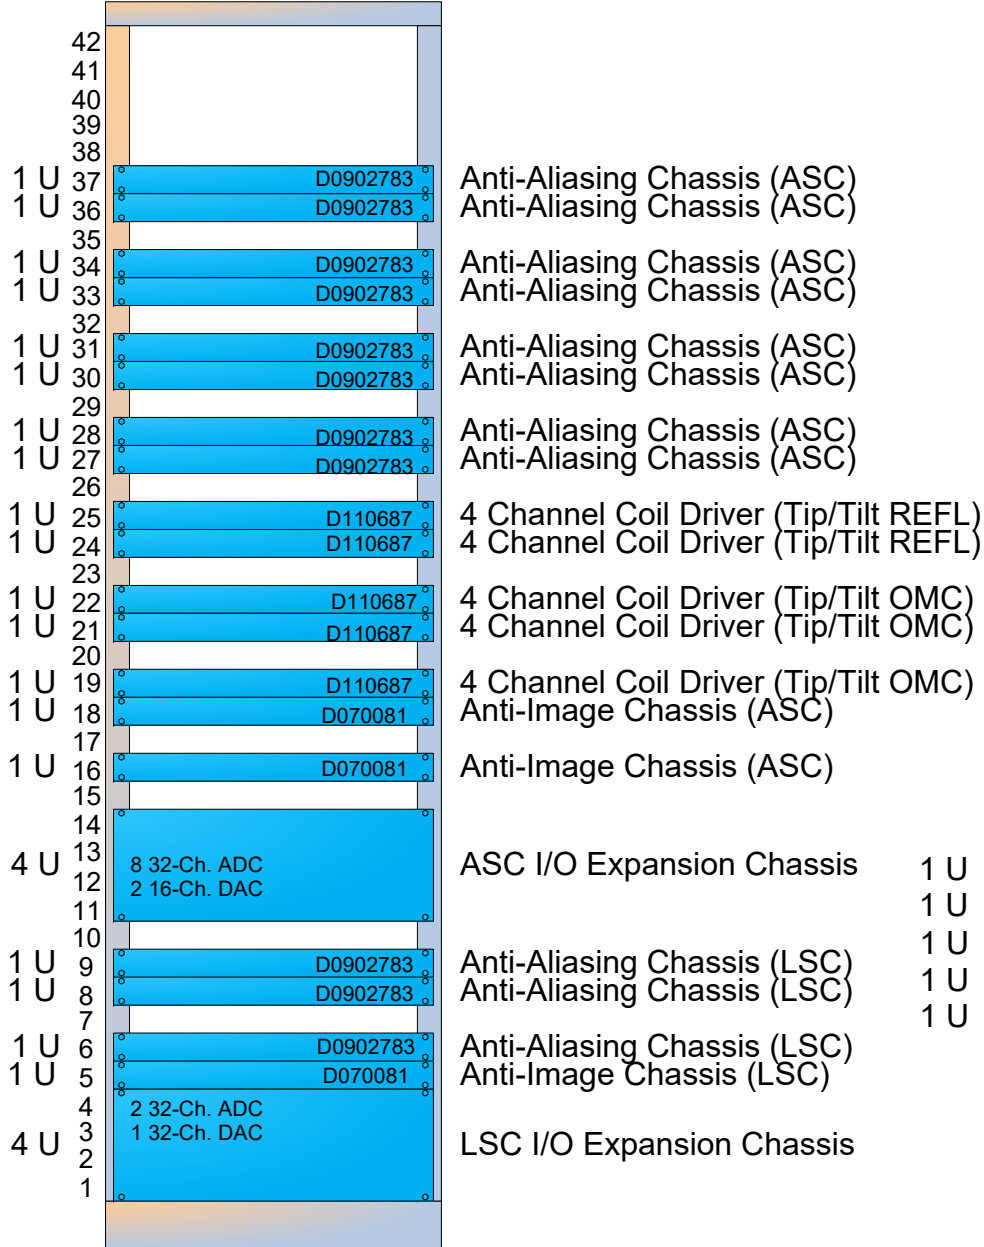

ISC C1

ISC LVEA Equipment Room Rack C1
42 U

Rack Orientation In LLO CER

Front of Rack

Rack Orientation In LHO CER

Front of Rack

Color Key

- 1 U Installed
- 1 U Ready for installation
- 1 U Built but not fully tested
- 1 U Still being built
- 1 U Not even started building

Status as of 23 July 2013

ISC C2

Rack Orientation In LLO CER

Front of Rack

Rack Orientation In LHO CER

Front of Rack

ISC LVEA Equipment Room Rack C2

Color Key

- 1 U Installed
- 1 U Ready for installation
- 1 U Built but not fully tested
- 1 U Still being built
- 1 U Not even started building

ISC C3

ISC LVEA Equipment Room Rack C3

Rack Orientation In LLO CER

Front of Rack