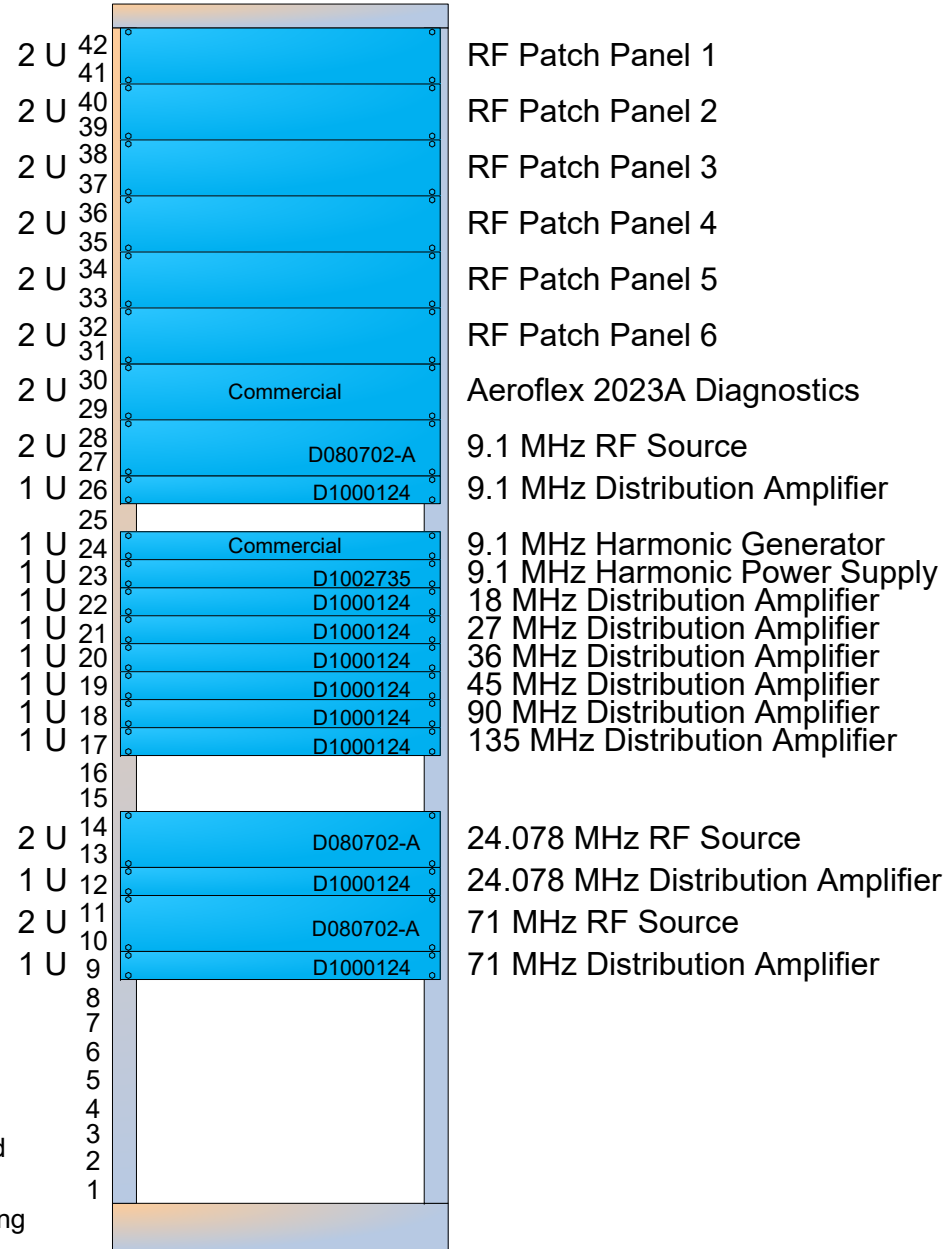

- 1 U Installed
- 1 U Ready for installation
- 1 U Built but not fully tested
- 1 U Still being built
- 1 U Not even started building

ISC C3

ISC LVEA Equipment Room Rack C3

Rack Orientation In LLO CER

Front of Rack

Rack Orientation In LHO CER

Front of Rack

42 U

U	U	Part Number	Description
2 U	42		RF Patch Panel 7
2 U	41		RF Patch Panel 8
2 U	40		RF Patch Panel 9 (TCS)
2 U	39		RF Patch Panel 32 (SQZ)
2 U	38		RF Patch Panel 33 (SQZ)
2 U	37		21.5 MHz RF Source
2 U	36	D080702-A	21.5 MHz Distribution Amplifier
2 U	35	D1000124	35.5 MHz RF Source
2 U	34	D080702-A	35.5 MHz Distribution Amplifier
2 U	33	D1000124	80 MHz RF Source
2 U	32	D080702-A	80 MHz Distribution Amplifier
1 U	31	D1000124	40 MHz Frequency Divider
2 U	30	D1002182	40 MHz Distribution Amplifier
2 U	29	D1000124	10 MHz Frequency Divider
1 U	28	D1100974	10 MHz Distribution Amplifier
1 U	27	D1000124	RF Amp Concentrator 1 & 2 (1.5U each)
	26		
2 U	25	D1100262	RF Amp Concentrator 3 (1.5U)
1 U	24	D1100262	RF Amp Concentrator 4 (1.5U)
1 U	23	D1100262	Timing Comparator/Frequency Counter
1 U	22	D1001370	Timing Fanout Module
1 U	21	D080534	RF Multiply-By-5 (200 MHz)
1 U	20	D1600498	200 MHz Distribution Amplifier
1 U	19	D1000124	RF Divide-By-32 (6.25 MHz)
1 U	18	D1700008	6.25 MHz Distribution Amplifier
1 U	17	D1000124	RF Divide-By-2 (3.125 MHz)
1 U	16	D1002182	3.125 MHz Distribution Amplifier
1 U	15	D1000124	
1 U	14		
1 U	13	D1600499	RF Frequency Difference (42.375 MHz)
1 U	12	D1000124	42.375 MHz Distribution Amplifier
1 U	11		
1 U	10		
1 U	9		
1 U	8		
1 U	7		
1 U	6		
1 U	5		
1 U	4		
1 U	3		
1 U	2		
1 U	1		

Color Key

- 1 U Installed
- 1 U Ready for installation
- 1 U Built but not fully tested
- 1 U Still being built
- 1 U Not even started building

Status as of 13 June 2012

ISC C4

ISC LVEA Equipment Room Rack C4
42 U