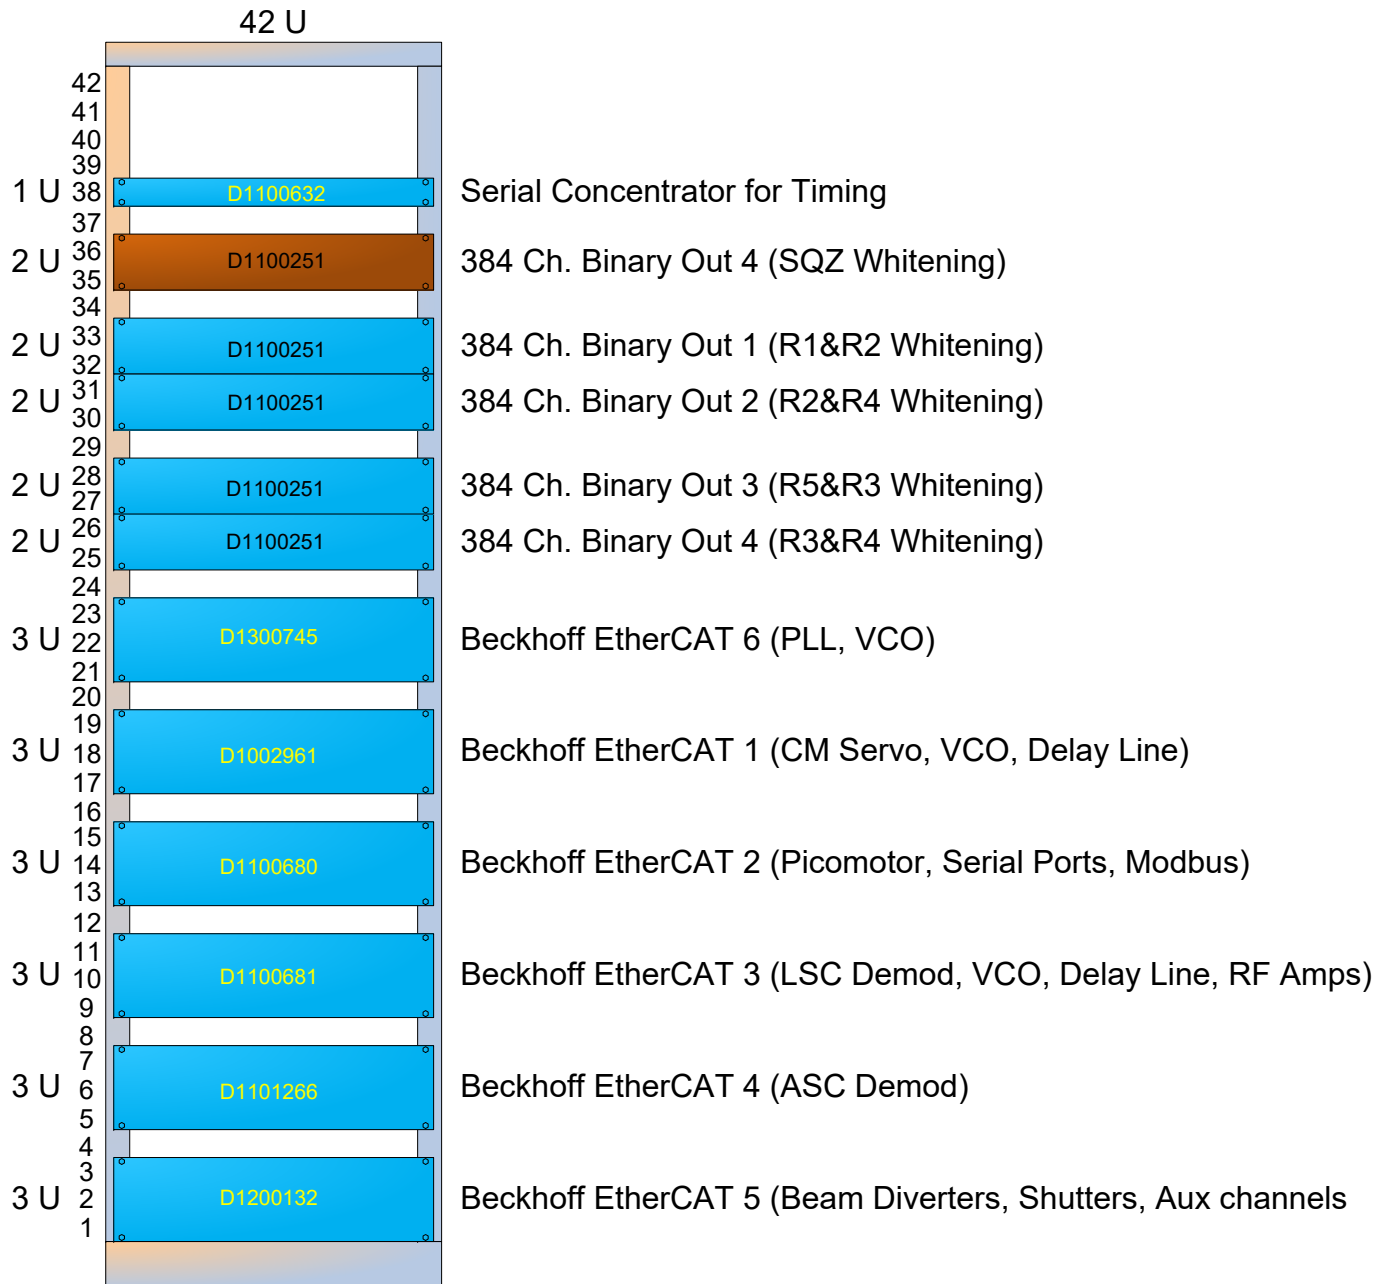

Status as of 23 July 2013

ISC C2

Rack Orientation In LLO CER

Front of Rack

Rack Orientation In LHO CER

Front of Rack

ISC LVEA Equipment Room Rack C2

Color Key

- 1 U Installed
- 1 U Ready for installation
- 1 U Built but not fully tested
- 1 U Still being built
- 1 U Not even started building

ISC C3

ISC LVEA Equipment Room Rack C3

Rack Orientation In LLO CER

Front of Rack