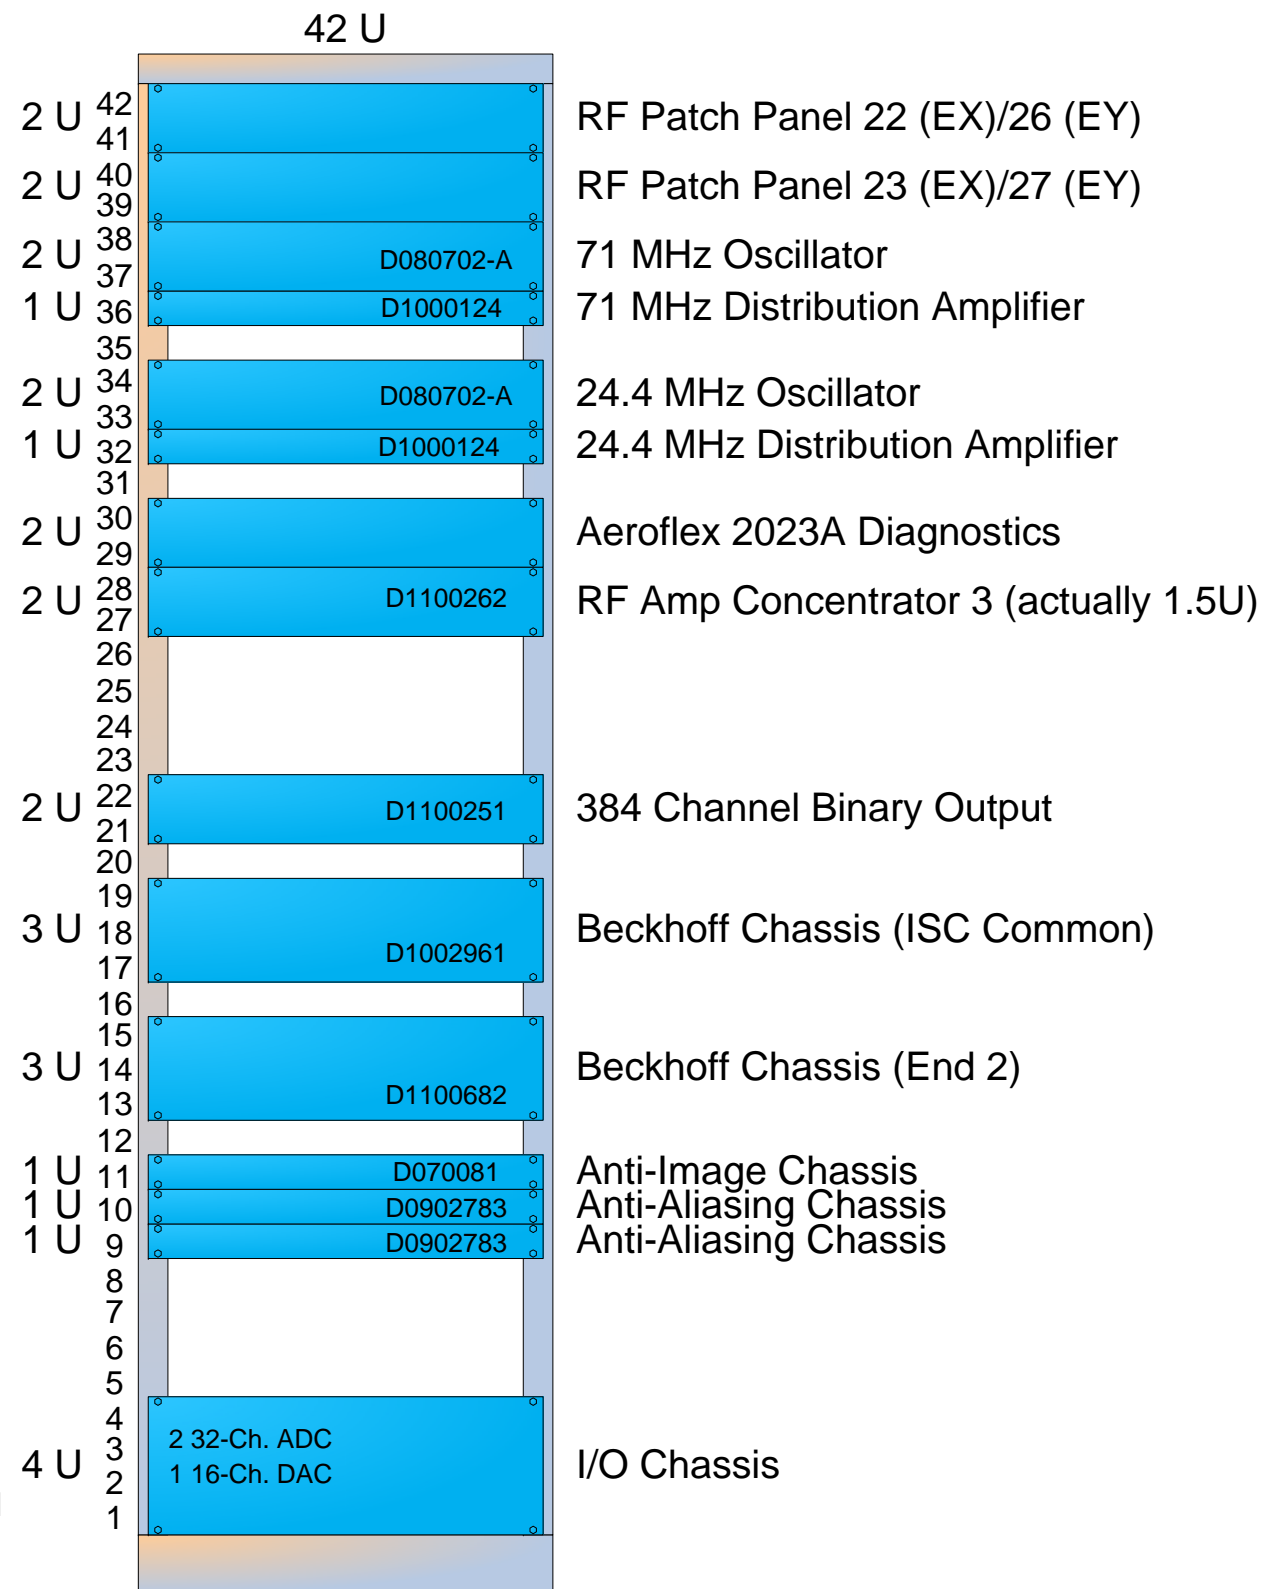

ISC End Station Remote Rack Layout

Color Key

- 1 U Installed
- 1 U Ready for installation
- 1 U Built but not fully tested
- 1 U Still being built
- 1 U Not even started building
- 1 U TBD

Status as of 5 June 2013

LIGO-D1001459-v10