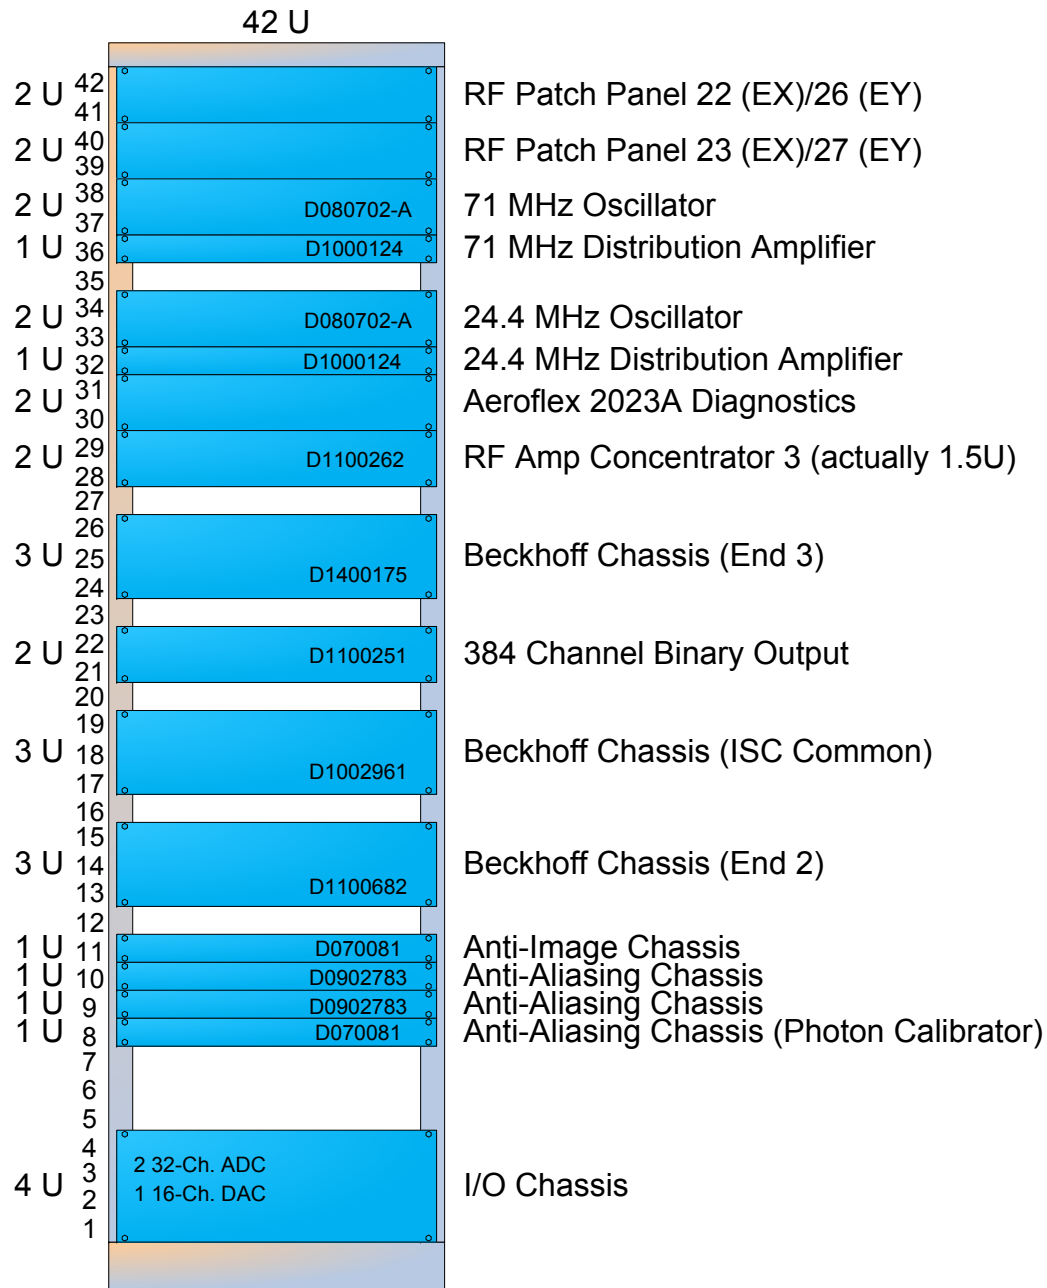

ISC End Station Remote Rack Layout

Color Key

- 1 U Installed
- 1 U Ready for installation
- 1 U Built but not fully tested
- 1 U Still being built
- 1 U Not even started building
- 1 U TBD

Status as of 18 Sep 2014

LIGO-D1001459-v12