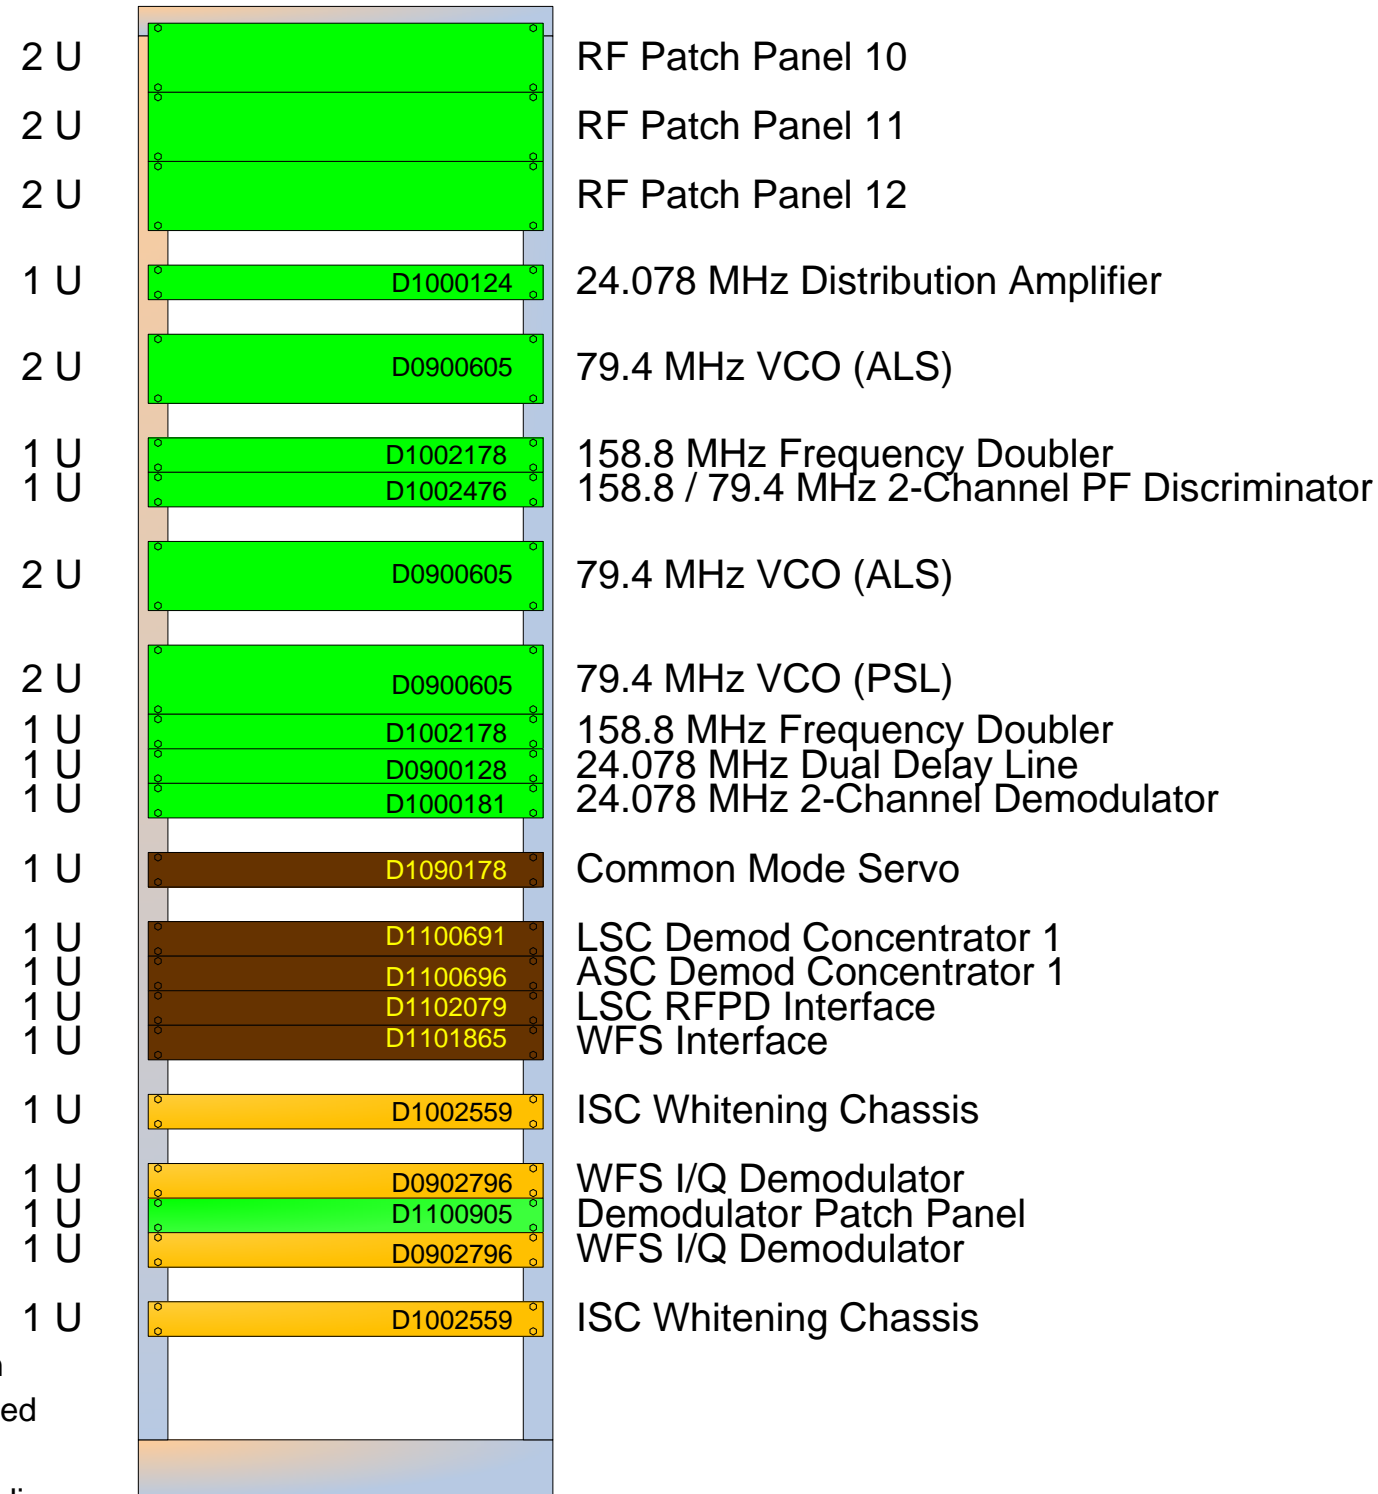

# ISC R1

LVEA IMC ALS Rack R1 Layout

41 U

## Color Key

- 1 U  Installed
- 1 U  Ready for installation
- 1 U  Built but not fully tested
- 1 U  Still being built
- 1 U  Not even started building
- 1 U  TBD

Status as of 10 November 2011

LIGO-D1001460-v5