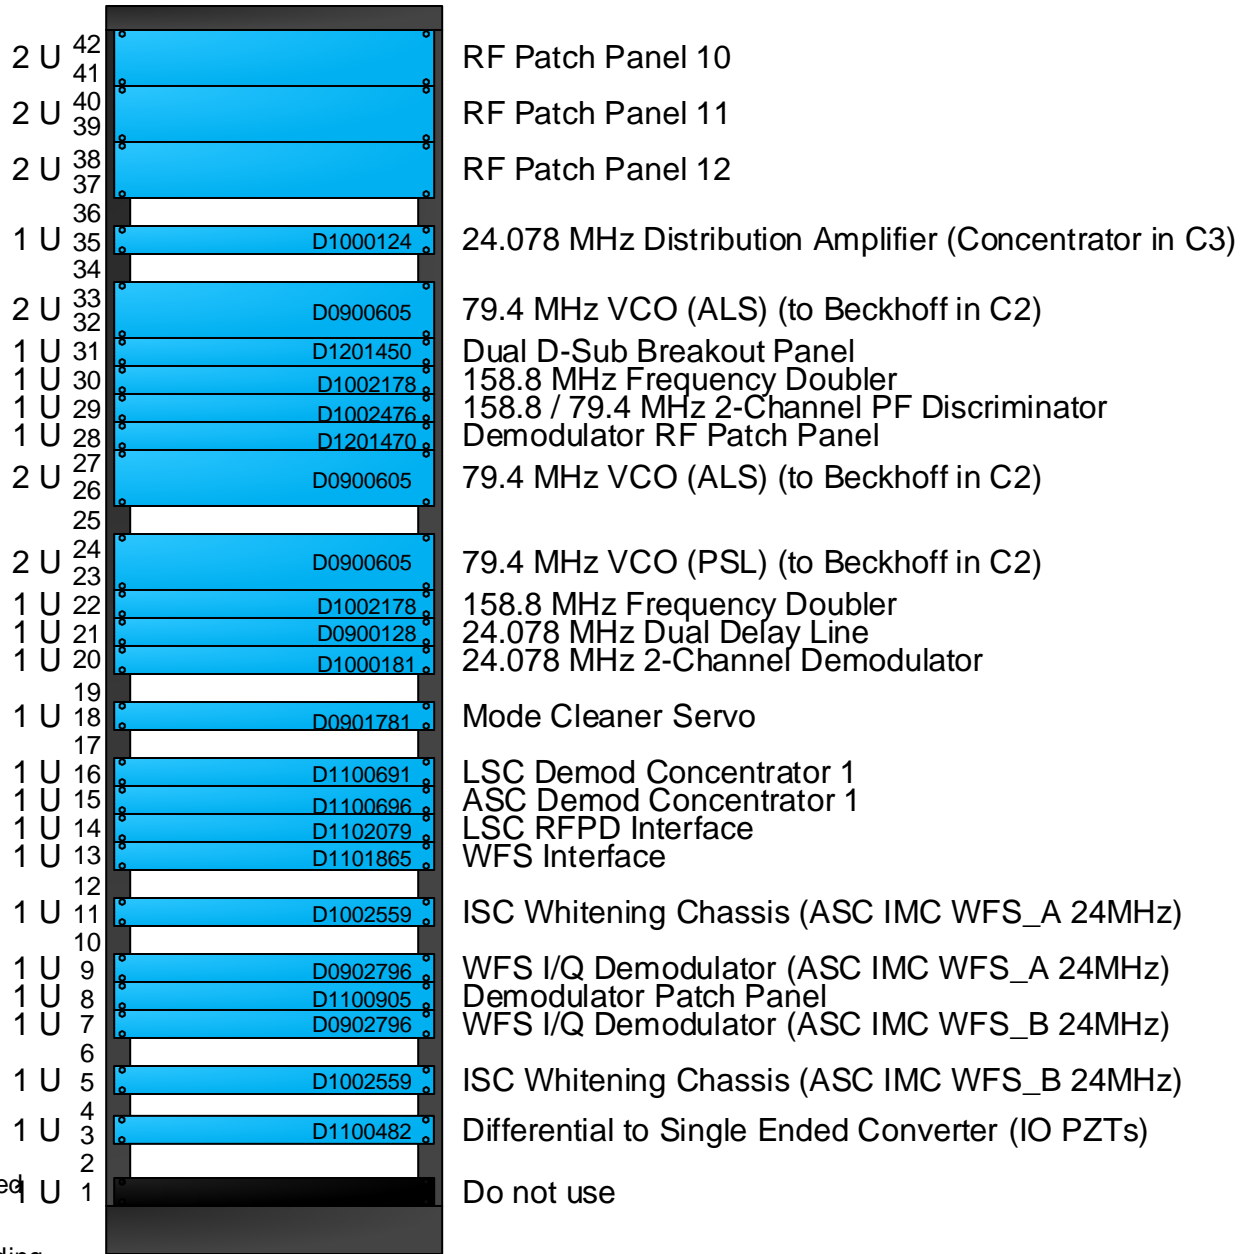

ISC R1

LVEA IMC ALS Rack R1 Layout

42 U

Color Key

- 1 U Installed
- 1 U Ready for installation
- 1 U Built but not fully tested
- 1 U Still being built
- 1 U Not even started building
- 1 U TBD