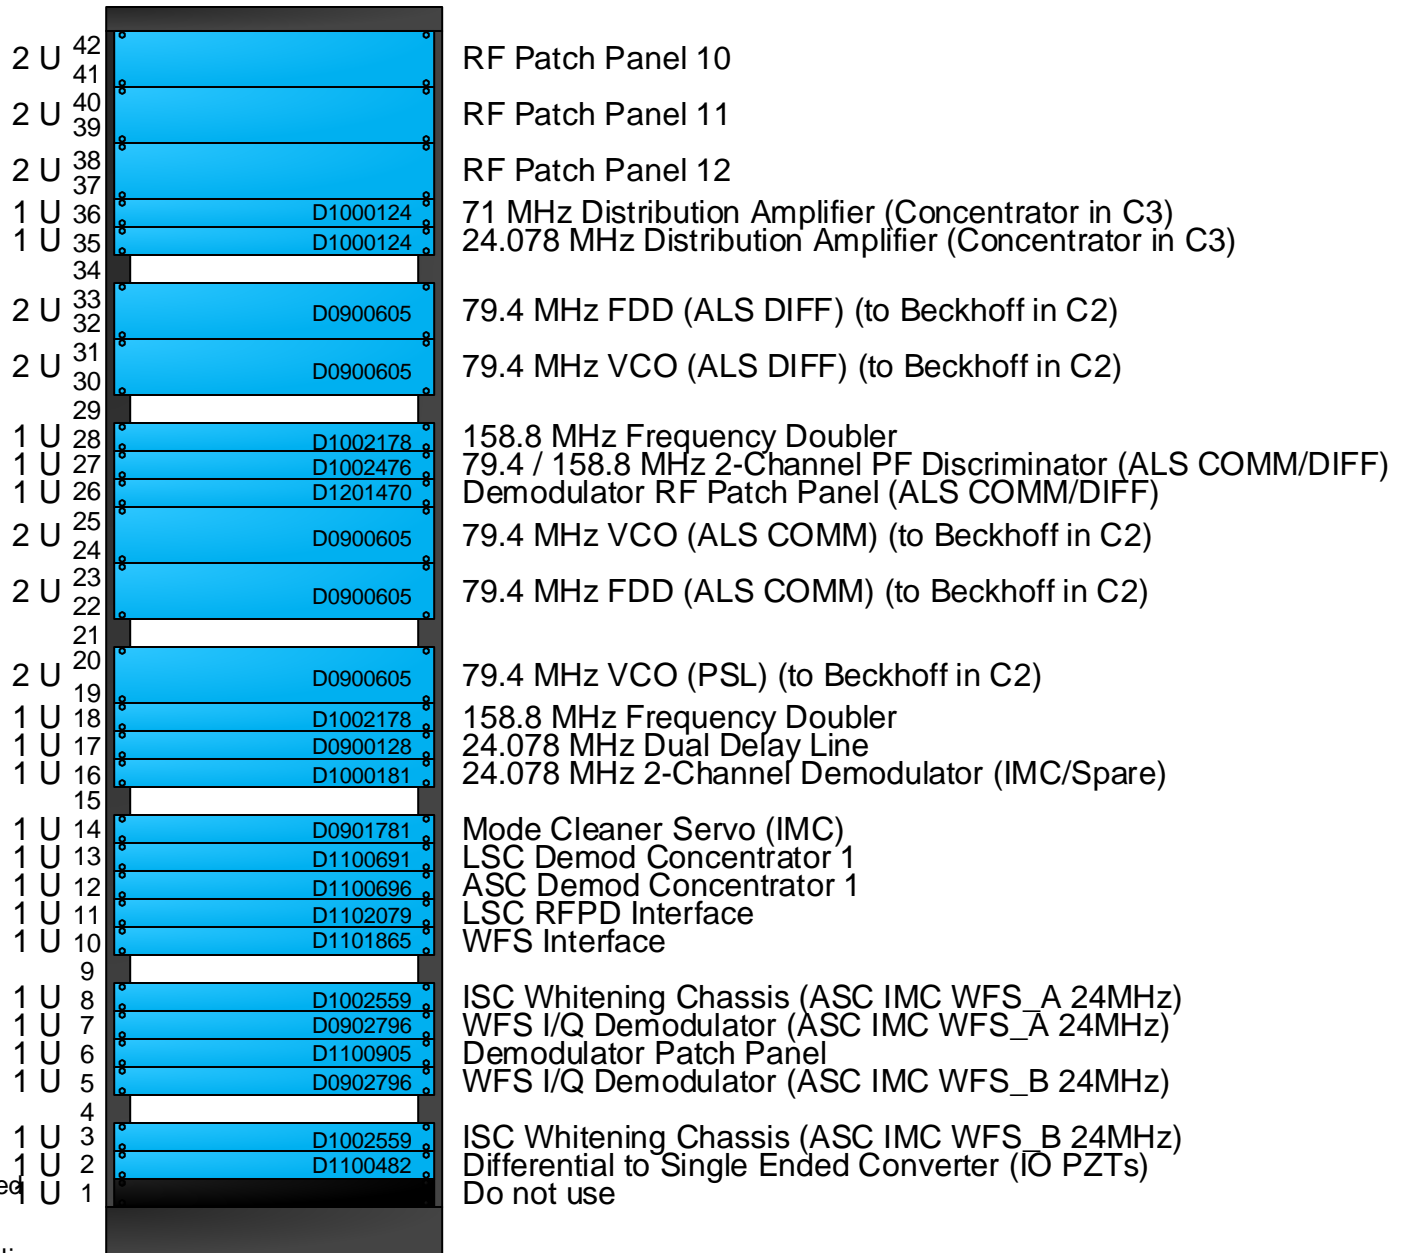

ISC R1

LVEA IMC and ALS Rack R1 Layout

42 U

Color Key

- 1 U Installed
- 1 U Ready for installation
- 1 U Built but not fully tested
- 1 U Still being built
- 1 U Not even started building
- 1 U TBD