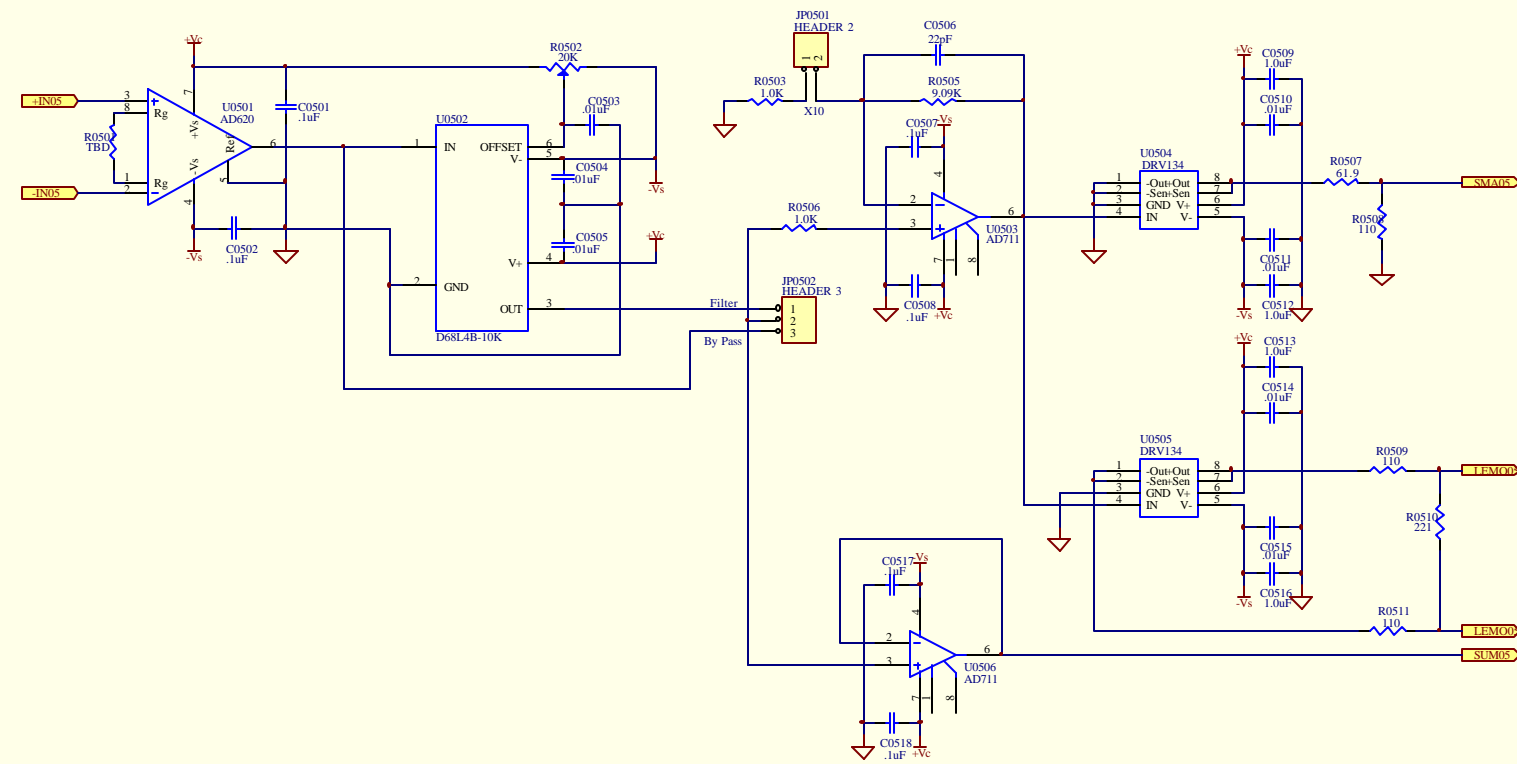

Title		
GLOBAL DIAGNOSTIC SYSTEM SIGNAL PROCESSOR		
Size	Number	Revision
C	D000203-A-C	A
Date:	28-Sep-2000	Sheet of 1 OF 17
File:	C:\Temp\eds-sp\Gds-sp.DDB	Drawn By: SANDER LIU

Title GLOBAL DIAGNOSTIC SYSTEM SIGNAL PROCESSOR		
Size C	Number D000203-A-C	Revision A
Date 28-Sep-2000	Sheet of 2 OF 17	
File C:\Temp\eds-sp\Gds-sp.DDB	Drawn By: SANDER LHI	

Title GLOBAL DIAGNOSTIC SYSTEM SIGNAL PROCESSOR		
Size C	Number D000203-A-C	Revision A
Date 28-Sep-2000	Sheet 3 OF 17	Drawn By SANDER LUI
File C:\Temp\eds-sp\Gds-sp.DDB		

Title		
GLOBAL DIAGNOSTIC SYSTEM SIGNAL PROCESSOR		
Size	Number	Revision
C	D000203-A-C	A
Date:	28-Sep-2000	Sheet of 4 OF 17
File:	C:\Temp\eds-sp\Gds-sp.DDB	Drawn By: SANDER LUI

Title GLOBAL DIAGNOSTIC SYSTEM SIGNAL PROCESSOR		
Size C	Number D000203-A-C	Revision A
Date 28-Sep-2000	Sheet of 5 OF 17	
File C:\Temp\eds-sp\Gds-sp.DDB	Drawn By: SANDER LHI	

Title GLOBAL DIAGNOSTIC SYSTEM SIGNAL PROCESSOR		
Size C	Number D000203-A-C	Revision A
Date 28-Sep-2000	Sheet of 6 OF 17	
File C:\Temp\eds-sp\Gds-sp.DDB	Drawn By: SANDER LUT	

Title GLOBAL DIAGNOSTIC SYSTEM SIGNAL PROCESSOR		
Size C	Number D000203-A-C	Revision A
Date: 28-Sep-2000	Sheet of 7 OF 17	
File: C:\Temp\eds-sp\Gds-sp.DDB	Drawn By: SANDER LHI	

Title GLOBAL DIAGNOSTIC SYSTEM SIGNAL PROCESSOR		
Size C	Number D000203-A-C	Revision A
Date 28-Sep-2000	Sheet of 8 OF 17	
File C:\Temp\eds-sp\Gds-sp.DDB	Drawn By: SANDER LUT	