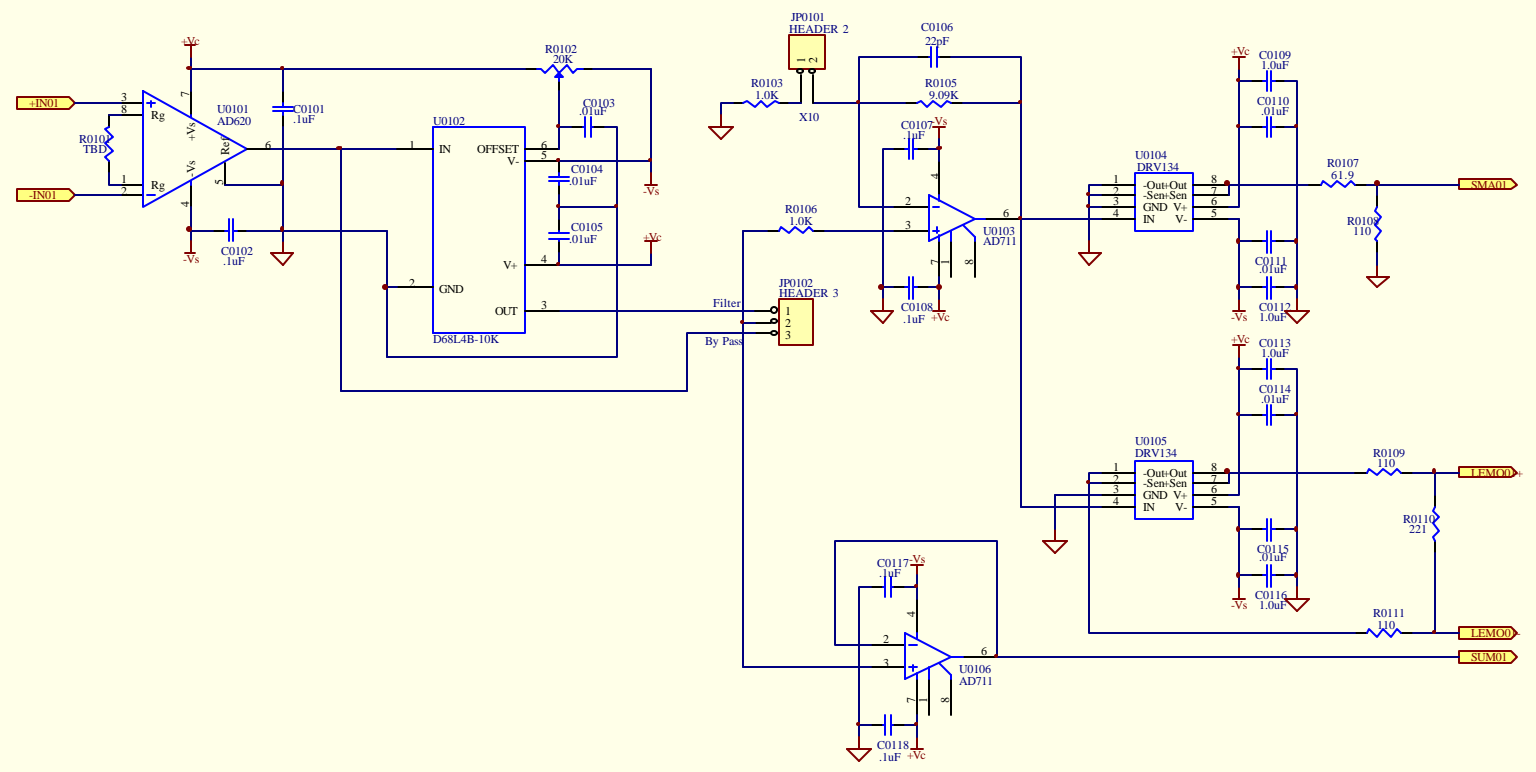

Title		
GLOBAL DIAGNOSTIC SYSTEM SIGNAL PROCESSOR		
Size	Number	Revision
C	D000203-A-C	A
Date:	28-Sep-2000	Sheet of 1 OF 17
File:	C:\Temp\eds-sp\Gds-sp.DDB	Drawn By: SANDER LIU

Title GLOBAL DIAGNOSTIC SYSTEM SIGNAL PROCESSOR		
Size C	Number D000203-A-C	Revision A
Date 28-Sep-2000	Sheet of 2 OF 17	
File C:\Temp\eds-sp\Gds-sp.DDB	Drawn By: SANDER LHI	

Title GLOBAL DIAGNOSTIC SYSTEM SIGNAL PROCESSOR		
Size C	Number D000203-A-C	Revision A
Date 28-Sep-2000	Sheet 3 OF 17	Drawn By SANDER LUI
File C:\Temp\eds-sp\Gds-sp.DDB		

Title		
GLOBAL DIAGNOSTIC SYSTEM SIGNAL PROCESSOR		
Size	Number	Revision
C	D000203-A-C	A
Date:	28-Sep-2000	Sheet of 4 OF 17
File:	C:\Temp\eds-sp\Gds-sp.DDB	Drawn By: SANDER LUI

Title GLOBAL DIAGNOSTIC SYSTEM SIGNAL PROCESSOR		
Size C	Number D000203-A-C	Revision A
Date 28-Sep-2000	Sheet of 5 OF 17	
File C:\Temp\eds-sp\Gds-sp.DDB	Drawn By: SANDER LHI	

Title GLOBAL DIAGNOSTIC SYSTEM SIGNAL PROCESSOR		
Size C	Number D000203-A-C	Revision A
Date 28-Sep-2000	Sheet of 6 OF 17	
File C:\Temp\eds-sp\Gds-sp.DDB	Drawn By: SANDER LUT	

Title GLOBAL DIAGNOSTIC SYSTEM SIGNAL PROCESSOR		
Size C	Number D000203-A-C	Revision A
Date: 28-Sep-2000	Sheet of 7 OF 17	
File: C:\Temp\eds-sp\Gds-sp.DDB	Drawn By: SANDER LHI	

Title GLOBAL DIAGNOSTIC SYSTEM SIGNAL PROCESSOR		
Size C	Number D000203-A-C	Revision A
Date 28-Sep-2000	Sheet of 8 OF 17	
File C:\Temp\eds-sp\Gds-sp.DDB	Drawn By: SANDER LUT	