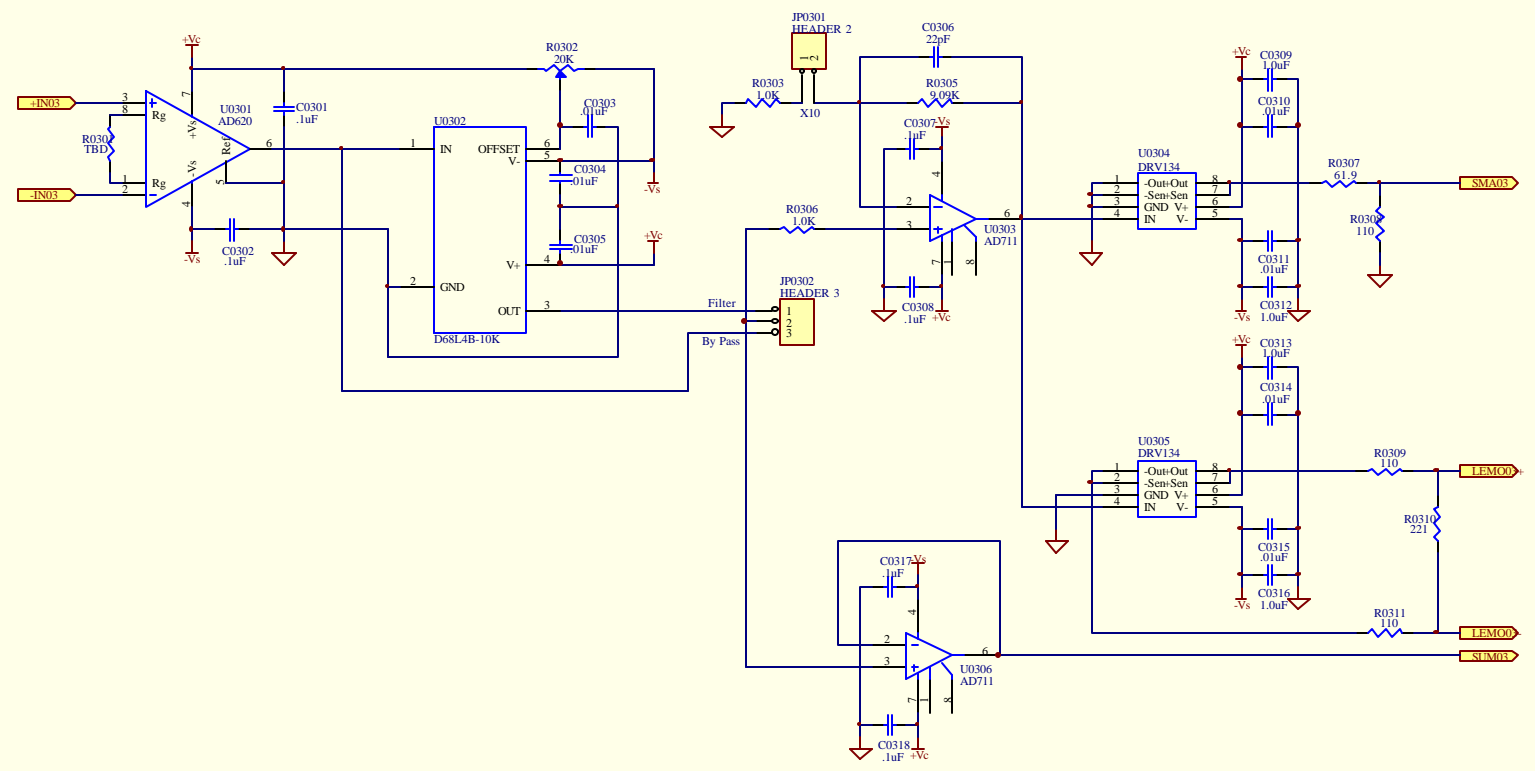

Title		
GLOBAL DIAGNOSTIC SYSTEM SIGNAL PROCESSOR		
Size	Number	Revision
C	D000203-A-C	A
Date:	28-Sep-2000	Sheet of 1 OF 17
File:	C:\Temp\eds-sp\Gds-sp.DDB	Drawn By: SANDER LIU

Title GLOBAL DIAGNOSTIC SYSTEM SIGNAL PROCESSOR		
Size C	Number D000203-A-C	Revision A
Date 28-Sep-2000	Sheet of 2 OF 17	
File C:\Temp\eds-sp\Gds-sp.DDB	Drawn By: SANDER LHI	

Title GLOBAL DIAGNOSTIC SYSTEM SIGNAL PROCESSOR		
Size C	Number D000203-A-C	Revision A
Date 28-Sep-2000	Sheet 3 OF 17	Drawn By SANDER LUI
File C:\Temp\eds-sp\Gds-sp.DDB		

Title		
GLOBAL DIAGNOSTIC SYSTEM SIGNAL PROCESSOR		
Size	Number	Revision
C	D000203-A-C	A
Date:	28-Sep-2000	Sheet of 4 OF 17
File:	C:\Temp\eds-sp\Gds-sp.DDB	Drawn By: SANDER LUI

Title GLOBAL DIAGNOSTIC SYSTEM SIGNAL PROCESSOR		
Size C	Number D000203-A-C	Revision A
Date 28-Sep-2000	Sheet of 5 OF 17	
File C:\Temp\eds-sp\Gds-sp.DDB	Drawn By: SANDER LHI	

Title GLOBAL DIAGNOSTIC SYSTEM SIGNAL PROCESSOR		
Size C	Number D000203-A-C	Revision A
Date 28-Sep-2000	Sheet of 6 OF 17	
File C:\Temp\eds-sp\Gds-sp.DDB	Drawn By: SANDER LUT	

Title GLOBAL DIAGNOSTIC SYSTEM SIGNAL PROCESSOR		
Size C	Number D000203-A-C	Revision A
Date: 28-Sep-2000	Sheet of 7 OF 17	
File: C:\Temp\eds-sp\Gds-sp.DDB	Drawn By: SANDER LHI	

Title GLOBAL DIAGNOSTIC SYSTEM SIGNAL PROCESSOR		
Size C	Number D000203-A-C	Revision A
Date 28-Sep-2000	Sheet of 8 OF 17	
File C:\Temp\eds-sp\Gds-sp.DDB	Drawn By: SANDER LUT	