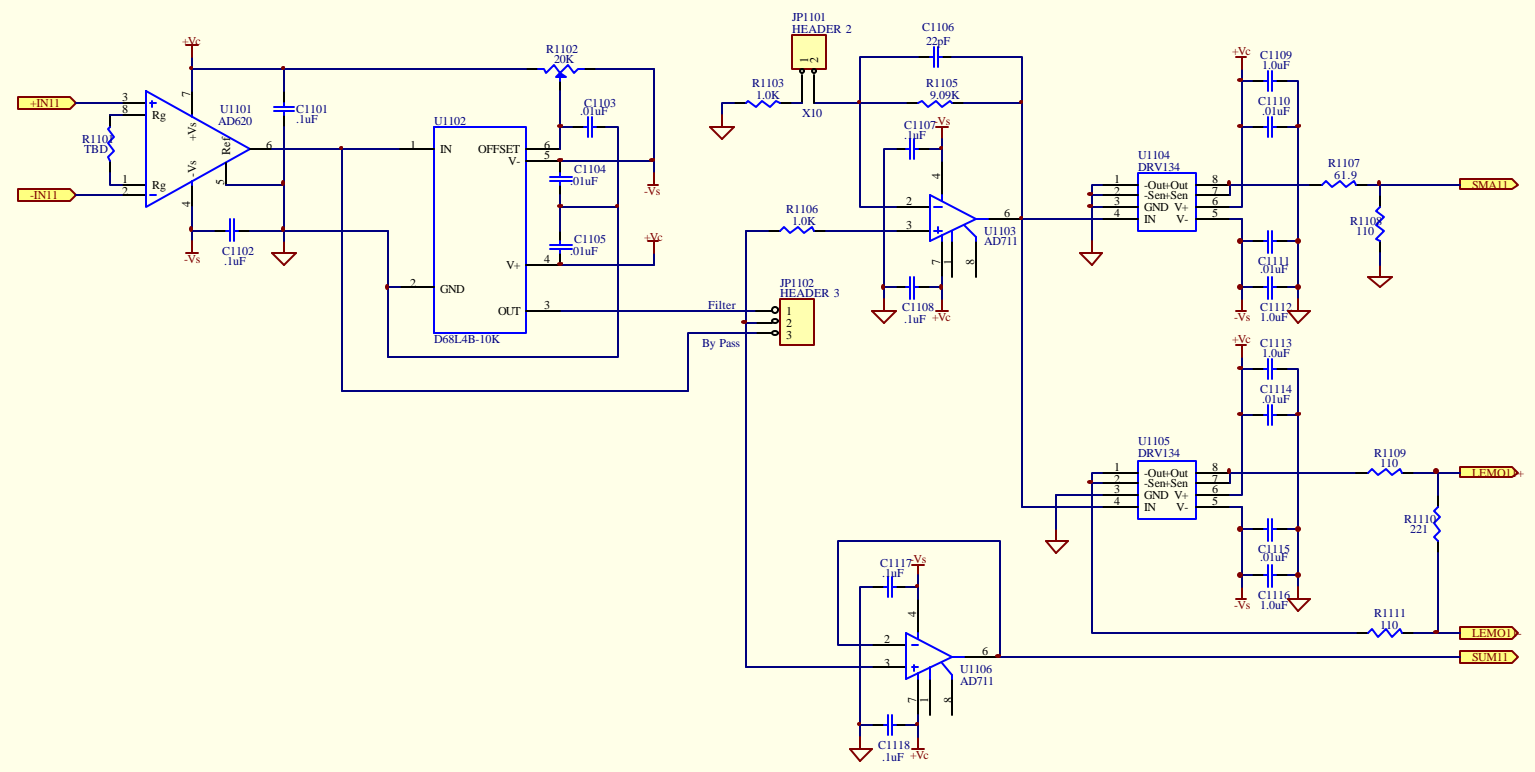

Title GLOBAL DIAGNOSTIC SYSTEM SIGNAL PROCESSOR		
Size C	Number D000203-A-C	Revision A
Date: 28-Sep-2000	Sheet of 7 OF 17	
File: C:\Temp\eds-sp\Gds-sp.DDB	Drawn By: SANDER LHI	

Title GLOBAL DIAGNOSTIC SYSTEM SIGNAL PROCESSOR		
Size C	Number D000203-A-C	Revision A
Date 28-Sep-2000	Sheet of 8 OF 17	
File C:\Temp\eds-sp\Gds-sp.DDB	Drawn By: SANDER LUT	

Title		
GLOBAL DIAGNOSTIC SYSTEM SIGNAL PROCESSOR		
Size	Number	Revision
C	D000203-A-C	A
Date:	28-Sep-2000	Sheet of 9 OF 17
File:	C:\Temp\eds-sp\Gds-sp.DDB	Drawn By: SANDER LUI

Title GLOBAL DIAGNOSTIC SYSTEM SIGNAL PROCESSOR		
Size C	Number D000203-A-C	Revision A
Date 28-Sep-2000	Sheet 10 OF 17	Drawn By SANDER LUT
File C:\Temp\eds-sp\Gds-sp.DDB		

Title		
GLOBAL DIAGNOSTIC SYSTEM SIGNAL PROCESSOR		
Size	Number	Revision
C	D000203-A-C	A
Date:	28-Sep-2000	Sheet of 11 OF 17
File:	C:\Temp\eds-sp\Gds-sp.DDB	Drawn By: SANDER LUI

Title		
GLOBAL DIAGNOSTIC SYSTEM SIGNAL PROCESSOR		
Size	Number	Revision
C	D000203-A-C	A
Date:	28-Sep-2000	Sheet of 12 OF 17
File:	C:\Temp\eds-sp\Gds-sp.DDB	Drawn By: SANDER LUI