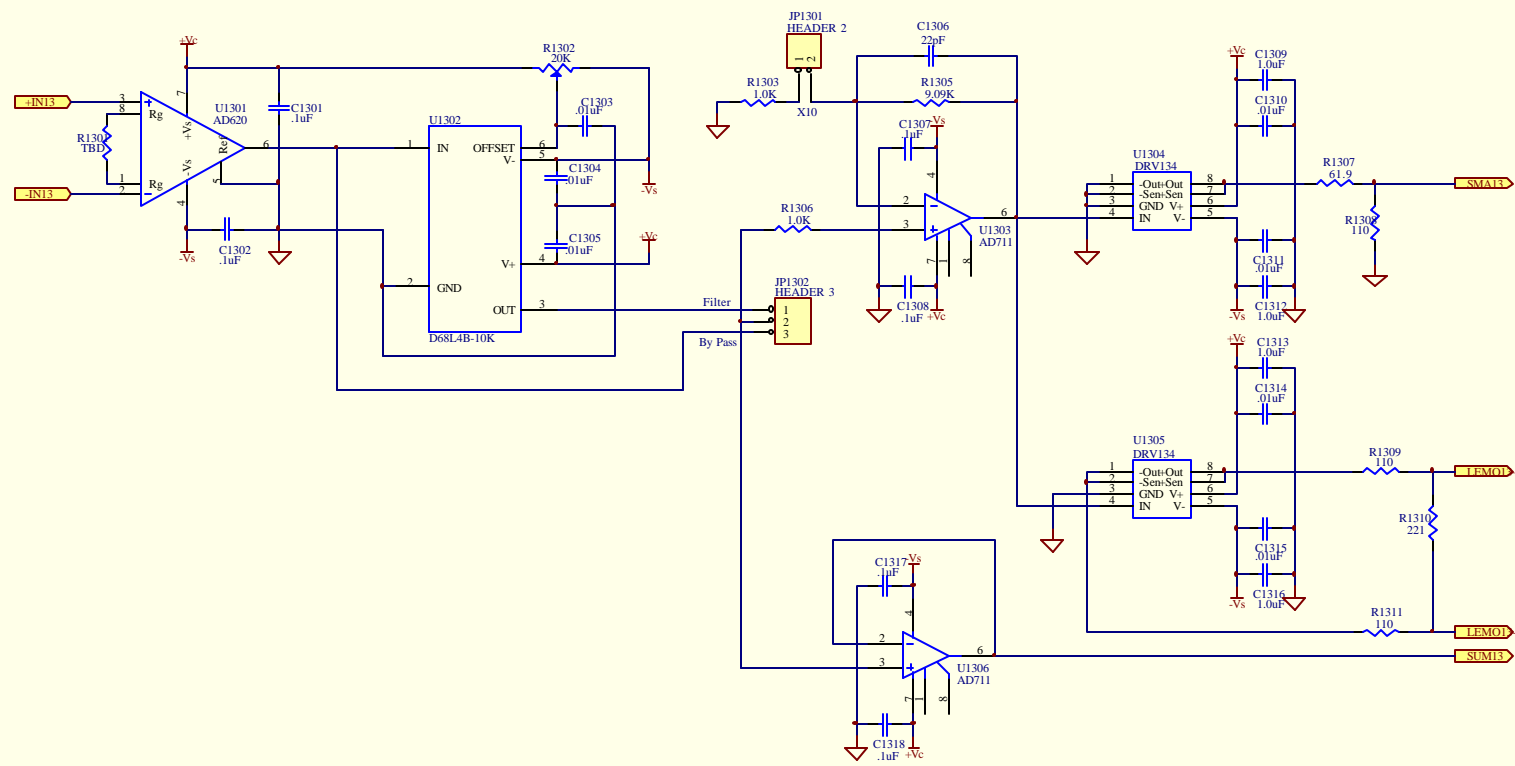

Title		
GLOBAL DIAGNOSTIC SYSTEM SIGNAL PROCESSOR		
Size	Number	Revision
C	D000203-A-C	A
Date:	28-Sep-2000	Sheet of 9 OF 17
File:	C:\Temp\eds-sp\Gds-sp.DDB	Drawn By: SANDER LUI

Title GLOBAL DIAGNOSTIC SYSTEM SIGNAL PROCESSOR		
Size C	Number D000203-A-C	Revision A
Date 28-Sep-2000	Sheet 10 OF 17	Drawn By SANDER LUT
File C:\Temp\eds-sp\Gds-sp.DDB		

Title		
GLOBAL DIAGNOSTIC SYSTEM SIGNAL PROCESSOR		
Size	Number	Revision
C	D000203-A-C	A
Date:	28-Sep-2000	Sheet of 11 OF 17
File:	C:\Temp\eds-sp\Gds-sp.DDB	Drawn By: SANDER LUI

Title		
GLOBAL DIAGNOSTIC SYSTEM SIGNAL PROCESSOR		
Size	Number	Revision
C	D000203-A-C	A
Date:	28-Sep-2000	Sheet of 12 OF 17
File:	C:\Temp\eds-sp\Gds-sp.DDB	Drawn By: SANDER LUI

Title		
GLOBAL DIAGNOSTIC SYSTEM SIGNAL PROCESSOR		
Size	Number	Revision
C	D000203-A-C	A
Date:	28-Sep-2000	Sheet of 13 OF 17
File:	C:\Temp\eds-sp\Gds-sp.DDB	Drawn By: SANDER LUI

Title		
GLOBAL DIAGNOSTIC SYSTEM SIGNAL PROCESSOR		
Size	Number	Revision
C	D000203-A-C	A
Date:	28-Sep-2000	Sheet of 14 OF 17
File:	C:\Temp\eds-sp\Gds-sp.DDB	Drawn By: SANDER LUI