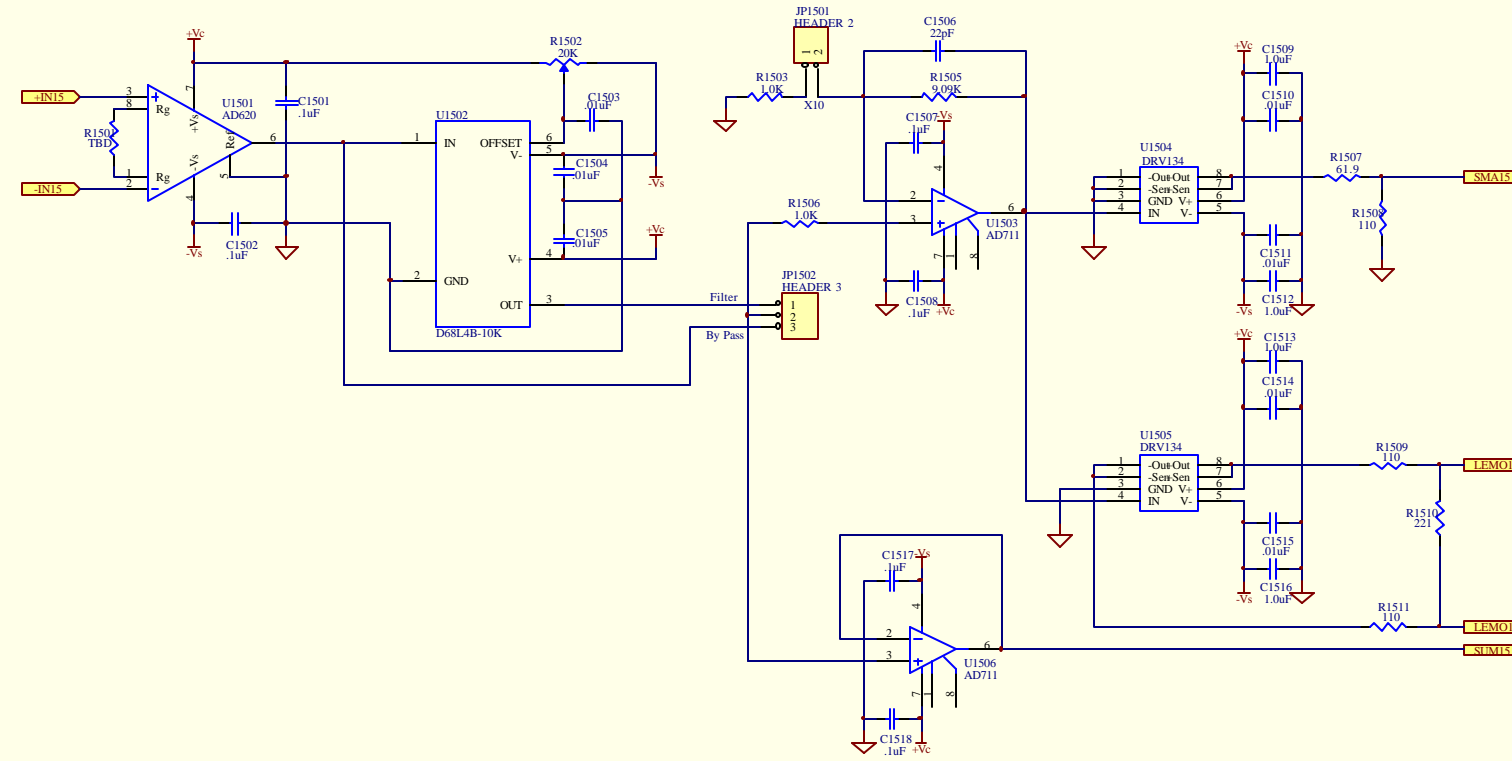

Title		
GLOBAL DIAGNOSTIC SYSTEM SIGNAL PROCESSOR		
Size	Number	Revision
C	D000203-A-C	A
Date:	28-Sep-2000	Sheet of 11 OF 17
File:	C:\Temp\eds-sp\Gds-sp.DDB	Drawn By: SANDER LUI

Title		
GLOBAL DIAGNOSTIC SYSTEM SIGNAL PROCESSOR		
Size	Number	Revision
C	D000203-A-C	A
Date:	28-Sep-2000	Sheet of 12 OF 17
File:	C:\Temp\eds-sp\Gds-sp.DDB	Drawn By: SANDER LUI

Title		
GLOBAL DIAGNOSTIC SYSTEM SIGNAL PROCESSOR		
Size	Number	Revision
C	D000203-A-C	A
Date:	28-Sep-2000	Sheet of 13 OF 17
File:	C:\Temp\eds-sp\Gds-sp.DDB	Drawn By: SANDER LUI

Title		
GLOBAL DIAGNOSTIC SYSTEM SIGNAL PROCESSOR		
Size	Number	Revision
C	D000203-A-C	A
Date:	28-Sep-2000	Sheet of 14 OF 17
File:	C:\Temp\eds-sp\Gds-sp.DDB	Drawn By: SANDER LUI

Title		
GLOBAL DIAGNOSTIC SYSTEM SIGNAL PROCESSOR		
Size	Number	Revision
C	D000203-A-C	A
Date:	28-Sep-2000	Sheet of 15 OF 17
File:	C:\Temp\eds-sp\Gds-sp.DDB	Drawn By: SANDER LUI

Title		
GLOBAL DIAGNOSTIC SYSTEM SIGNAL PROCESSOR		
Size	Number	Revision
C	D000203-A-C	A
Date:	28-Sep-2000	Sheet of 16 OF 17
File:	C:\Temp\eds-sp\Gds-sp.DDB	Drawn By: SANDER LUI