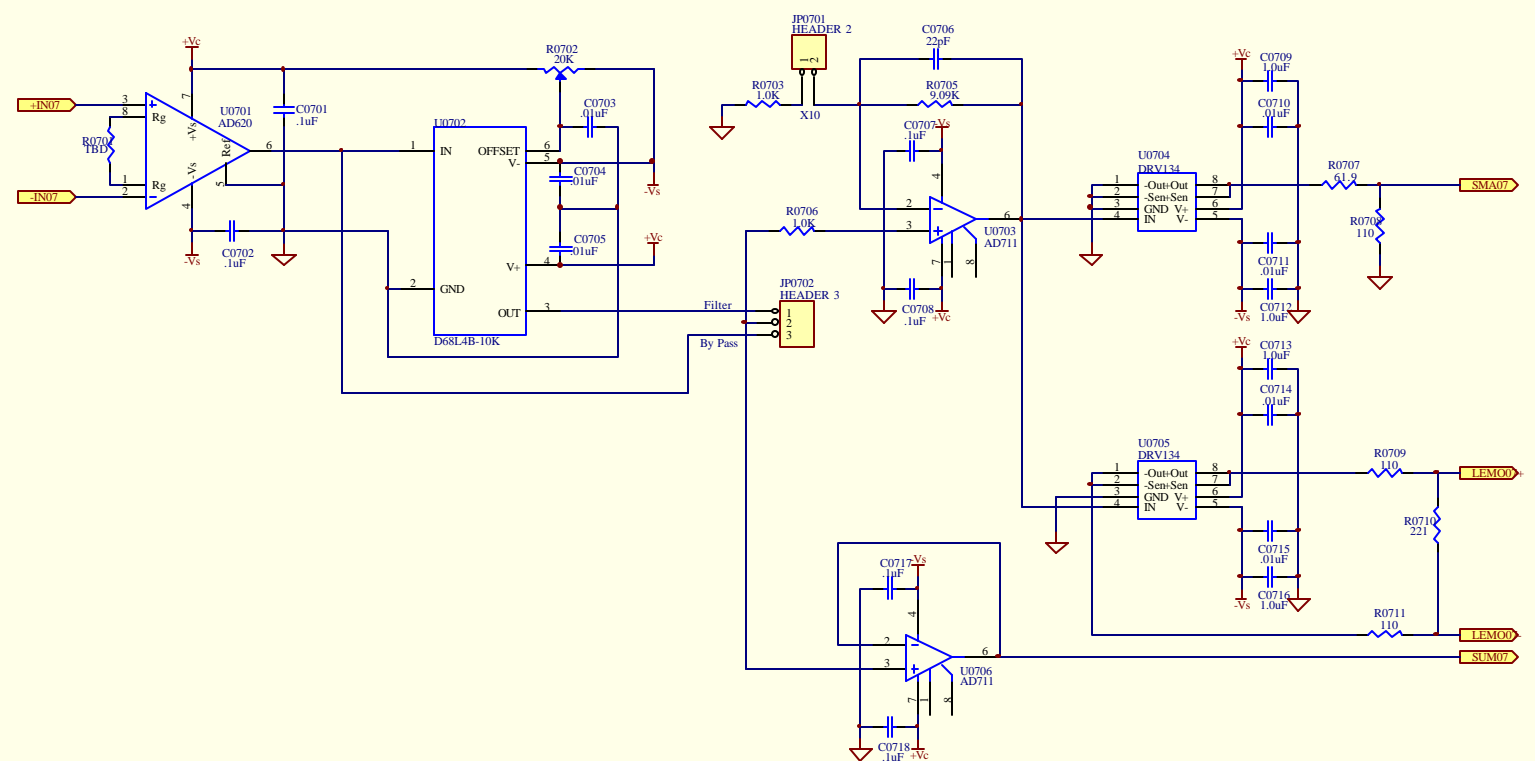

Title		
GLOBAL DIAGNOSTIC SYSTEM SIGNAL PROCESSOR		
Size	Number	Revision
C	D000203-A-C	A
Date:	28-Sep-2000	Sheet of 1 OF 17
File:	C:\Temp\eds-sp\Gds-sp.DDB	Drawn By: SANDER LIU

Title GLOBAL DIAGNOSTIC SYSTEM SIGNAL PROCESSOR		
Size C	Number D000203-A-C	Revision A
Date 28-Sep-2000	Sheet of 2 OF 17	
File C:\Temp\eds-sp\Gds-sp.DDB	Drawn By: SANDER LHI	

Title GLOBAL DIAGNOSTIC SYSTEM SIGNAL PROCESSOR		
Size C	Number D000203-A-C	Revision A
Date 28-Sep-2000	Sheet 3 OF 17	Drawn By SANDER LUI
File C:\Temp\eds-sp\Gds-sp.DDB		

Title		
GLOBAL DIAGNOSTIC SYSTEM SIGNAL PROCESSOR		
Size	Number	Revision
C	D000203-A-C	A
Date:	28-Sep-2000	Sheet of 4 OF 17
File:	C:\Temp\eds-sp\Gds-sp.DDB	Drawn By: SANDER LUI

Title GLOBAL DIAGNOSTIC SYSTEM SIGNAL PROCESSOR		
Size C	Number D000203-A-C	Revision A
Date 28-Sep-2000	Sheet of 5 OF 17	
File C:\Temp\eds-sp\Gds-sp.DDB	Drawn By: SANDER LHI	

Title GLOBAL DIAGNOSTIC SYSTEM SIGNAL PROCESSOR		
Size C	Number D000203-A-C	Revision A
Date 28-Sep-2000	Sheet of 6 OF 17	
File C:\Temp\eds-sp\Gds-sp.DDB	Drawn By: SANDER LUT	

Title GLOBAL DIAGNOSTIC SYSTEM SIGNAL PROCESSOR		
Size C	Number D000203-A-C	Revision A
Date: 28-Sep-2000	Sheet of 7 OF 17	
File: C:\Temp\eds-sp\Gds-sp.DDB	Drawn By: SANDER LHI	

Title GLOBAL DIAGNOSTIC SYSTEM SIGNAL PROCESSOR		
Size C	Number D000203-A-C	Revision A
Date 28-Sep-2000	Sheet of 8 OF 17	
File C:\Temp\eds-sp\Gds-sp.DDB	Drawn By: SANDER LUT	