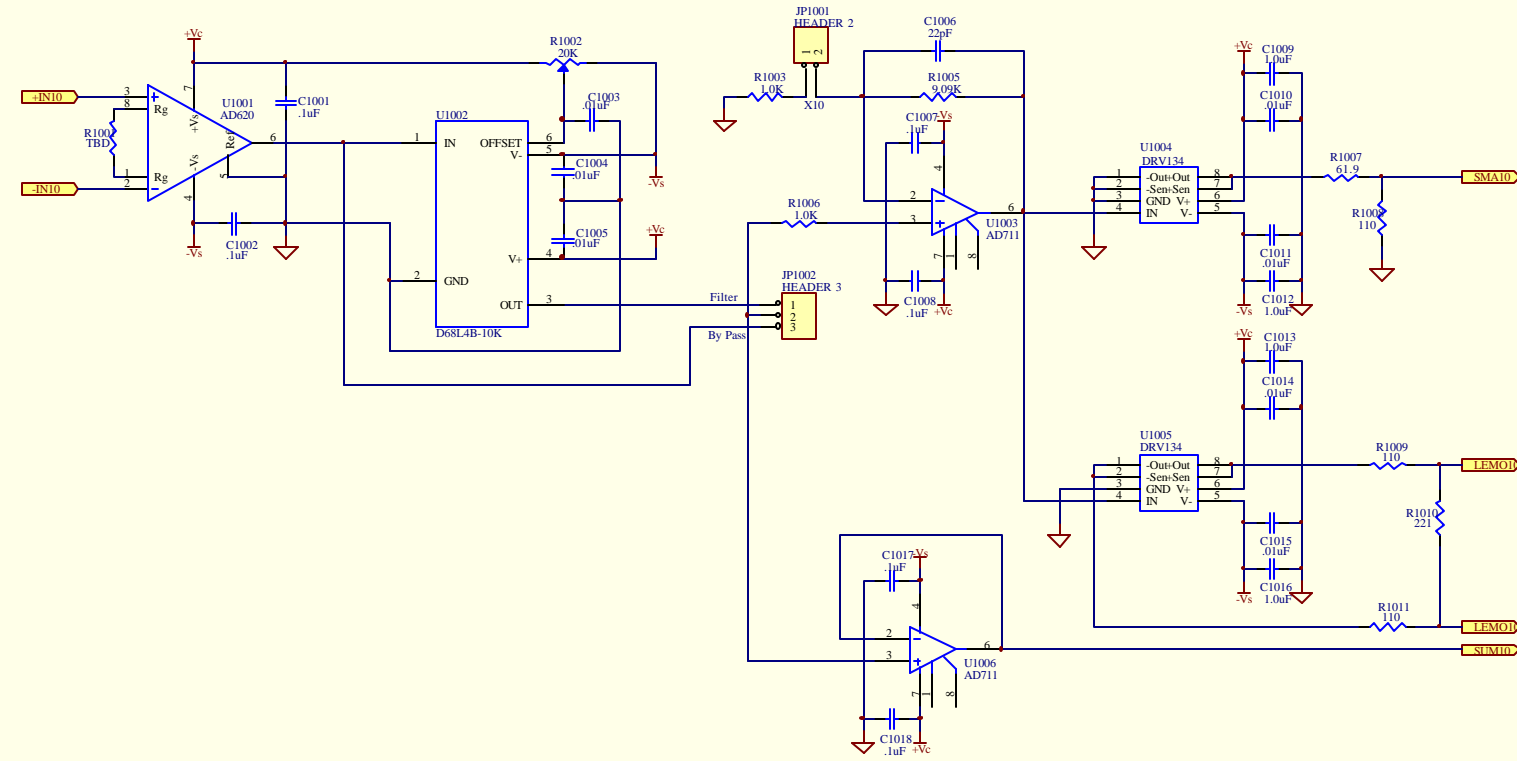

Title GLOBAL DIAGNOSTIC SYSTEM SIGNAL PROCESSOR		
Size C	Number D000203-A-C	Revision A
Date: 28-Sep-2000	Sheet of 7 OF 17	
File: C:\Temp\eds-sp\Gds-sp.DDB	Drawn By: SANDER LHI	

Title GLOBAL DIAGNOSTIC SYSTEM SIGNAL PROCESSOR		
Size C	Number D000203-A-C	Revision A
Date 28-Sep-2000	Sheet of 8 OF 17	
File C:\Temp\eds-sp\Gds-sp.DDB	Drawn By: SANDER LUT	

Title		
GLOBAL DIAGNOSTIC SYSTEM SIGNAL PROCESSOR		
Size	Number	Revision
C	D000203-A-C	A
Date:	28-Sep-2000	Sheet of 9 OF 17
File:	C:\Temp\eds-sp\Gds-sp.DDB	Drawn By: SANDER LUI

Title GLOBAL DIAGNOSTIC SYSTEM SIGNAL PROCESSOR		
Size C	Number D000203-A-C	Revision A
Date 28-Sep-2000	Sheet 10 OF 17	Drawn By SANDER LUT
File C:\Temp\eds-sp\Gds-sp.DDB		

Title		
GLOBAL DIAGNOSTIC SYSTEM SIGNAL PROCESSOR		
Size	Number	Revision
C	D000203-A-C	A
Date:	28-Sep-2000	Sheet of 11 OF 17
File:	C:\Temp\eds-sp\Gds-sp.DDB	Drawn By: SANDER LUI

Title		
GLOBAL DIAGNOSTIC SYSTEM SIGNAL PROCESSOR		
Size	Number	Revision
C	D000203-A-C	A
Date:	28-Sep-2000	Sheet of 12 OF 17
File:	C:\Temp\eds-sp\Gds-sp.DDB	Drawn By: SANDER LUI