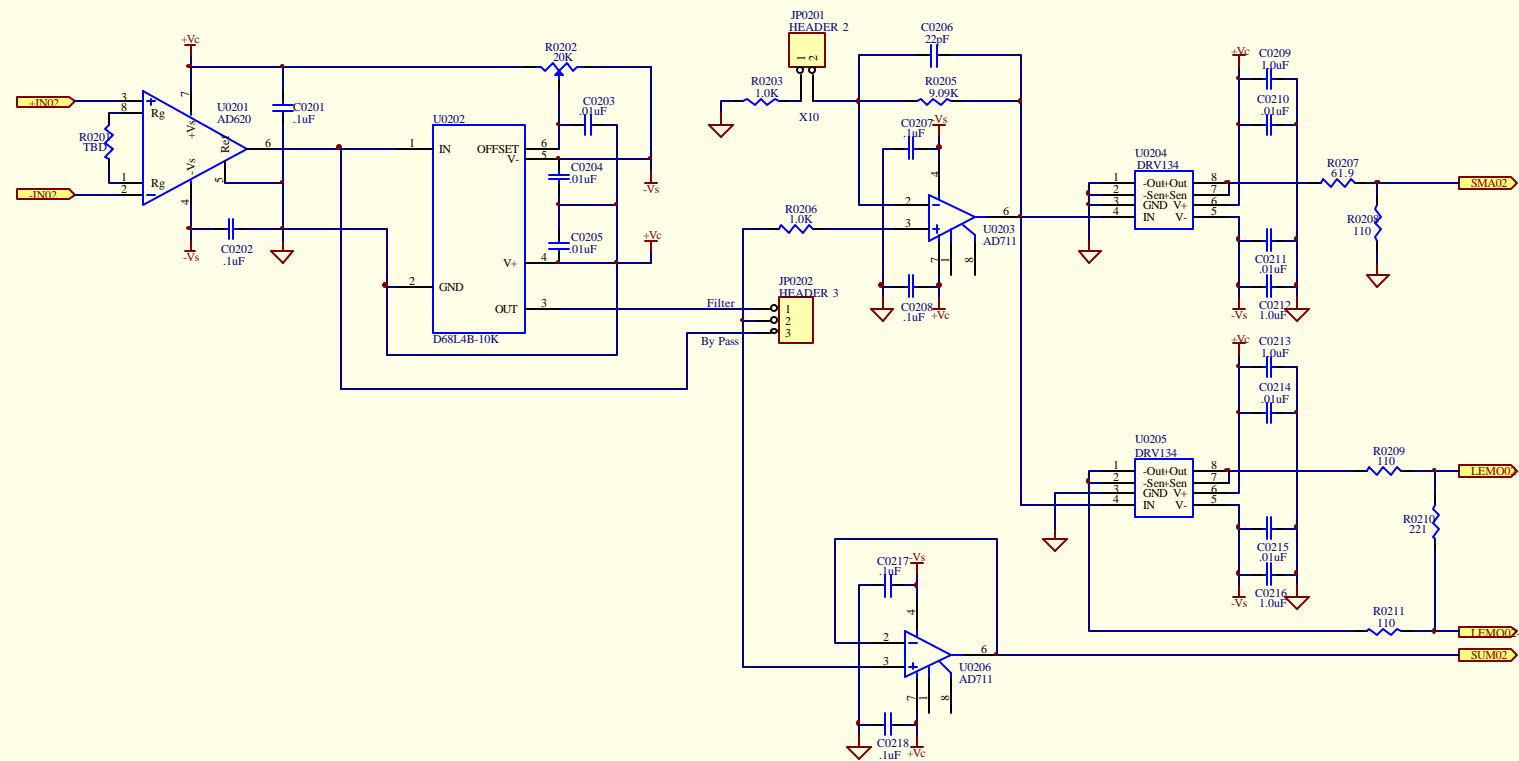

Title		
GLOBAL DIAGNOSTIC SYSTEM SIGNAL PROCESSOR		
Size	Number	Revision
C	D000203-A-C	A
Date:	28-Sep-2000	Sheet of 1 OF 17
File:	C:\Temp\eds-sp\Gds-sp.DDB	Drawn By: SANDER LIU

Title GLOBAL DIAGNOSTIC SYSTEM SIGNAL PROCESSOR		
Size C	Number D000203-A-C	Revision A
Date 28-Sep-2000	Sheet of 2 OF 17	
File C:\Temp\eds-sp\Gds-sp.DDB	Drawn By: SANDER LHI	

Title GLOBAL DIAGNOSTIC SYSTEM SIGNAL PROCESSOR		
Size C	Number D000203-A-C	Revision A
Date 28-Sep-2000	Sheet 3 OF 17	Drawn By SANDER LUI
File C:\Temp\eds-sp\Gds-sp.DDB		

Title		
GLOBAL DIAGNOSTIC SYSTEM SIGNAL PROCESSOR		
Size	Number	Revision
C	D000203-A-C	A
Date:	28-Sep-2000	Sheet of 4 OF 17
File:	C:\Temp\eds-sp\Gds-sp.DDB	Drawn By: SANDER LUI

Title GLOBAL DIAGNOSTIC SYSTEM SIGNAL PROCESSOR		
Size C	Number D000203-A-C	Revision A
Date 28-Sep-2000	Sheet of 5 OF 17	
File C:\Temp\eds-sp\Gds-sp.DDB	Drawn By: SANDER LHI	

Title GLOBAL DIAGNOSTIC SYSTEM SIGNAL PROCESSOR		
Size C	Number D000203-A-C	Revision A
Date 28-Sep-2000	Sheet of 6 OF 17	
File C:\Temp\eds-sp\Gds-sp.DDB	Drawn By: SANDER LUT	

Title GLOBAL DIAGNOSTIC SYSTEM SIGNAL PROCESSOR		
Size C	Number D000203-A-C	Revision A
Date: 28-Sep-2000	Sheet of 7 OF 17	
File: C:\Temp\eds-sp\Gds-sp.DDB	Drawn By: SANDER LHI	

Title GLOBAL DIAGNOSTIC SYSTEM SIGNAL PROCESSOR		
Size C	Number D000203-A-C	Revision A
Date 28-Sep-2000	Sheet of 8 OF 17	
File C:\Temp\eds-sp\Gds-sp.DDB	Drawn By: SANDER LUT	