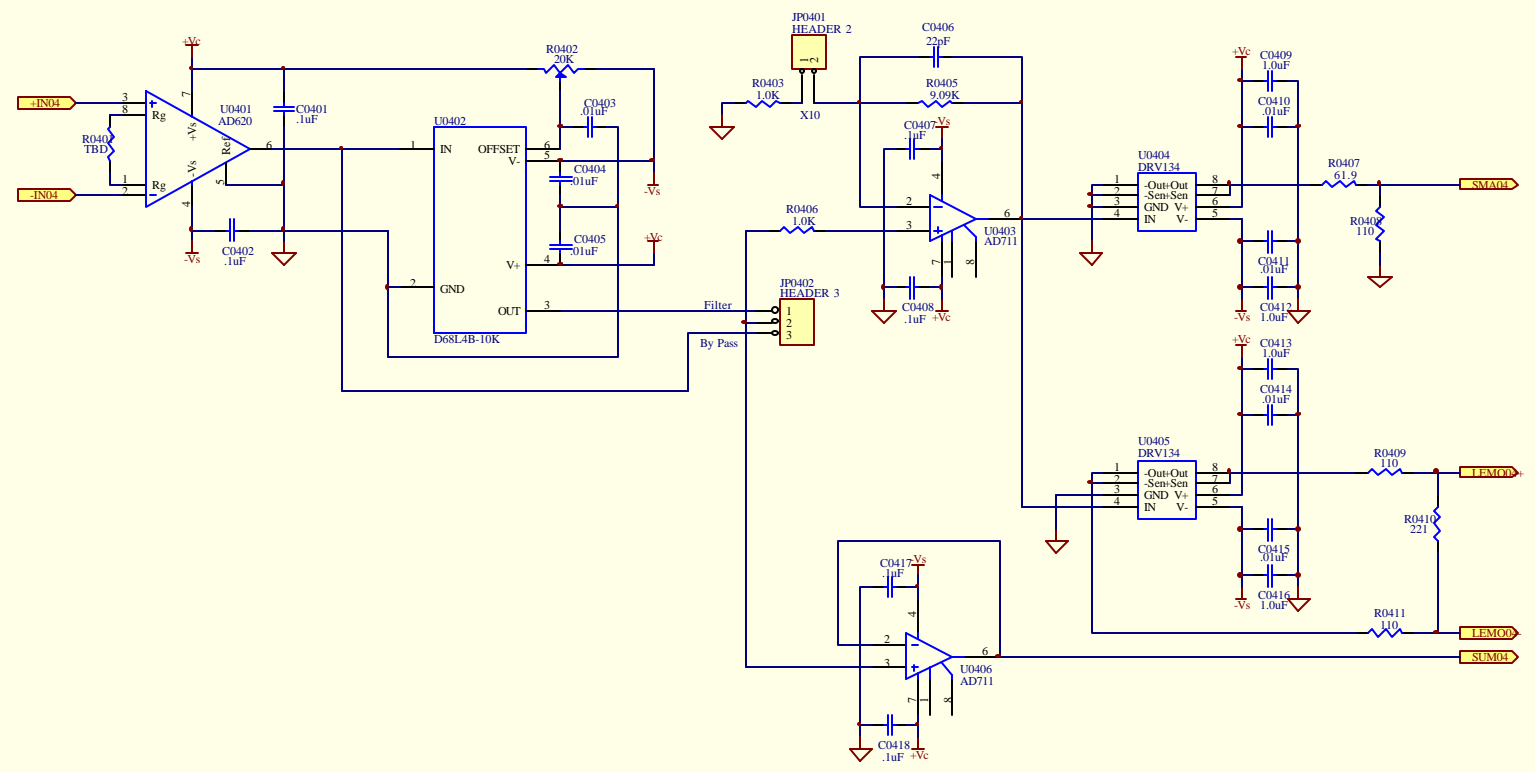

Title		
GLOBAL DIAGNOSTIC SYSTEM SIGNAL PROCESSOR		
Size	Number	Revision
C	D000203-A-C	A
Date:	28-Sep-2000	Sheet of 1 OF 17
File:	C:\Temp\eds-sp\Gds-sp.DDB	Drawn By: SANDER LIU

Title GLOBAL DIAGNOSTIC SYSTEM SIGNAL PROCESSOR		
Size C	Number D000203-A-C	Revision A
Date 28-Sep-2000	Sheet of 2 OF 17	
File C:\Temp\eds-sp\Gds-sp.DDB	Drawn By: SANDER LHI	

Title GLOBAL DIAGNOSTIC SYSTEM SIGNAL PROCESSOR		
Size C	Number D000203-A-C	Revision A
Date 28-Sep-2000	Sheet 3 OF 17	Drawn By SANDER LUI
File C:\Temp\eds-sp\Gds-sp.DDB		

Title		
GLOBAL DIAGNOSTIC SYSTEM SIGNAL PROCESSOR		
Size	Number	Revision
C	D000203-A-C	A
Date:	28-Sep-2000	Sheet of 4 OF 17
File:	C:\Temp\eds-sp\Gds-sp.DDB	Drawn By: SANDER LUI

Title GLOBAL DIAGNOSTIC SYSTEM SIGNAL PROCESSOR		
Size C	Number D000203-A-C	Revision A
Date 28-Sep-2000	Sheet of 5 OF 17	
File C:\Temp\eds-sp\Gds-sp.DDB	Drawn By: SANDER LHI	

Title GLOBAL DIAGNOSTIC SYSTEM SIGNAL PROCESSOR		
Size C	Number D000203-A-C	Revision A
Date 28-Sep-2000	Sheet of 6 OF 17	
File C:\Temp\eds-sp\Gds-sp.DDB	Drawn By: SANDER LUT	

Title GLOBAL DIAGNOSTIC SYSTEM SIGNAL PROCESSOR		
Size C	Number D000203-A-C	Revision A
Date: 28-Sep-2000	Sheet of 7 OF 17	
File: C:\Temp\eds-sp\Gds-sp.DDB	Drawn By: SANDER LHI	

Title GLOBAL DIAGNOSTIC SYSTEM SIGNAL PROCESSOR		
Size C	Number D000203-A-C	Revision A
Date 28-Sep-2000	Sheet of 8 OF 17	
File C:\Temp\eds-sp\Gds-sp.DDB	Drawn By: SANDER LUT	