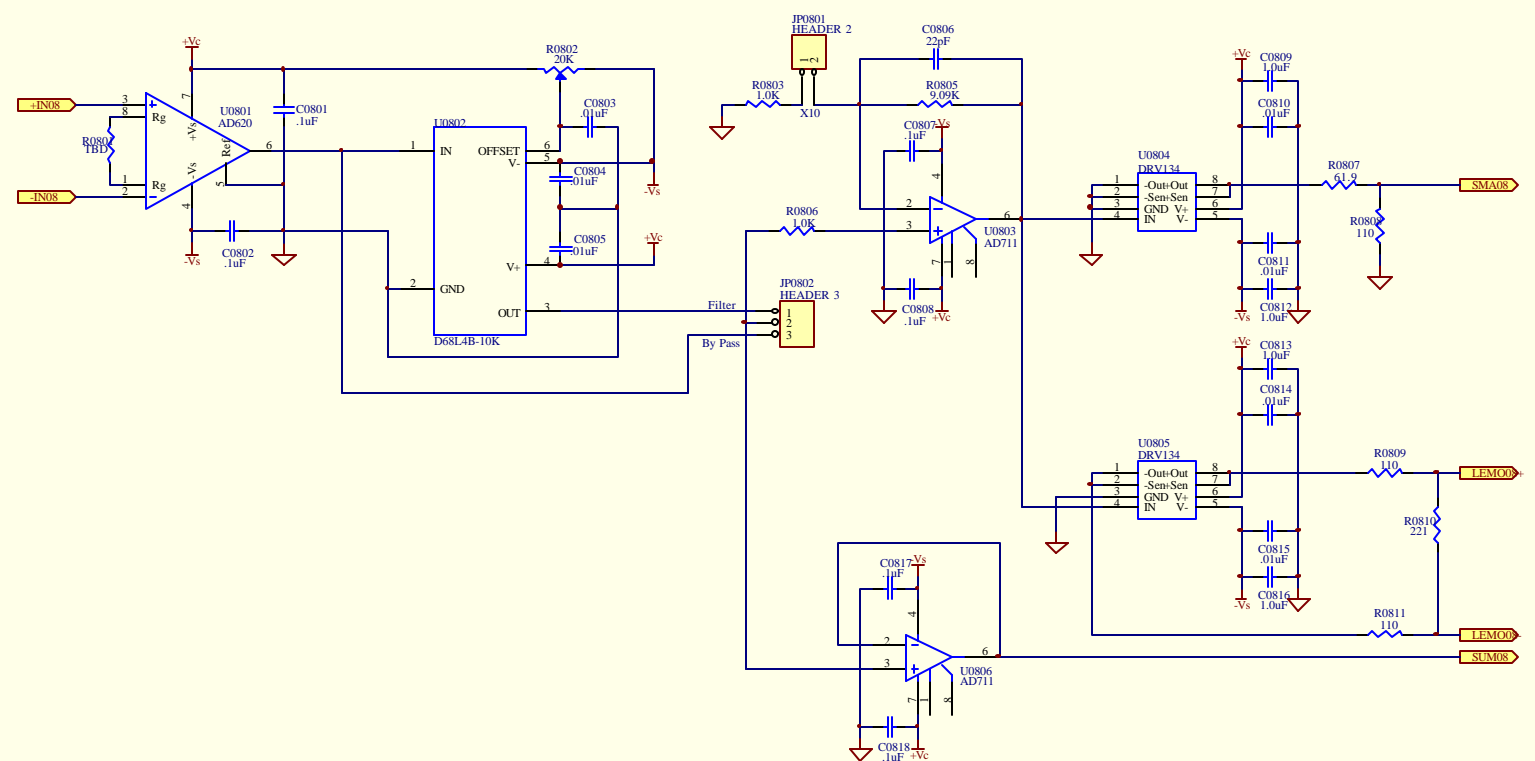

Title GLOBAL DIAGNOSTIC SYSTEM SIGNAL PROCESSOR		
Size C	Number D000203-A-C	Revision A
Date 28-Sep-2000	Sheet 3 OF 17	Drawn By SANDER LUI
File C:\Temp\eds-sp\Gds-sp.DDB		

Title		
GLOBAL DIAGNOSTIC SYSTEM SIGNAL PROCESSOR		
Size	Number	Revision
C	D000203-A-C	A
Date:	28-Sep-2000	Sheet of 4 OF 17
File:	C:\Temp\eds-sp\Gds-sp.DDB	Drawn By: SANDER LUI

Title GLOBAL DIAGNOSTIC SYSTEM SIGNAL PROCESSOR		
Size C	Number D000203-A-C	Revision A
Date 28-Sep-2000	Sheet of 5 OF 17	
File C:\Temp\eds-sp\Gds-sp.DDB	Drawn By: SANDER LHI	

Title GLOBAL DIAGNOSTIC SYSTEM SIGNAL PROCESSOR		
Size C	Number D000203-A-C	Revision A
Date 28-Sep-2000	Sheet of 6 OF 17	
File C:\Temp\eds-sp\Gds-sp.DDB	Drawn By: SANDER LUT	

Title GLOBAL DIAGNOSTIC SYSTEM SIGNAL PROCESSOR		
Size C	Number D000203-A-C	Revision A
Date: 28-Sep-2000	Sheet of 7 OF 17	
File: C:\Temp\eds-sp\Gds-sp.DDB	Drawn By: SANDER LHI	

Title GLOBAL DIAGNOSTIC SYSTEM SIGNAL PROCESSOR		
Size C	Number D000203-A-C	Revision A
Date 28-Sep-2000	Sheet of 8 OF 17	
File C:\Temp\eds-sp\Gds-sp.DDB	Drawn By: SANDER LUT	

Title		
GLOBAL DIAGNOSTIC SYSTEM SIGNAL PROCESSOR		
Size	Number	Revision
C	D000203-A-C	A
Date:	28-Sep-2000	Sheet of 9 OF 17
File:	C:\Temp\eds-sp\Gds-sp.DDB	Drawn By: SANDER LUI

Title GLOBAL DIAGNOSTIC SYSTEM SIGNAL PROCESSOR		
Size C	Number D000203-A-C	Revision A
Date 28-Sep-2000	Sheet 10 OF 17	Drawn By SANDER LUT
File C:\Temp\eds-sp\Gds-sp.DDB		