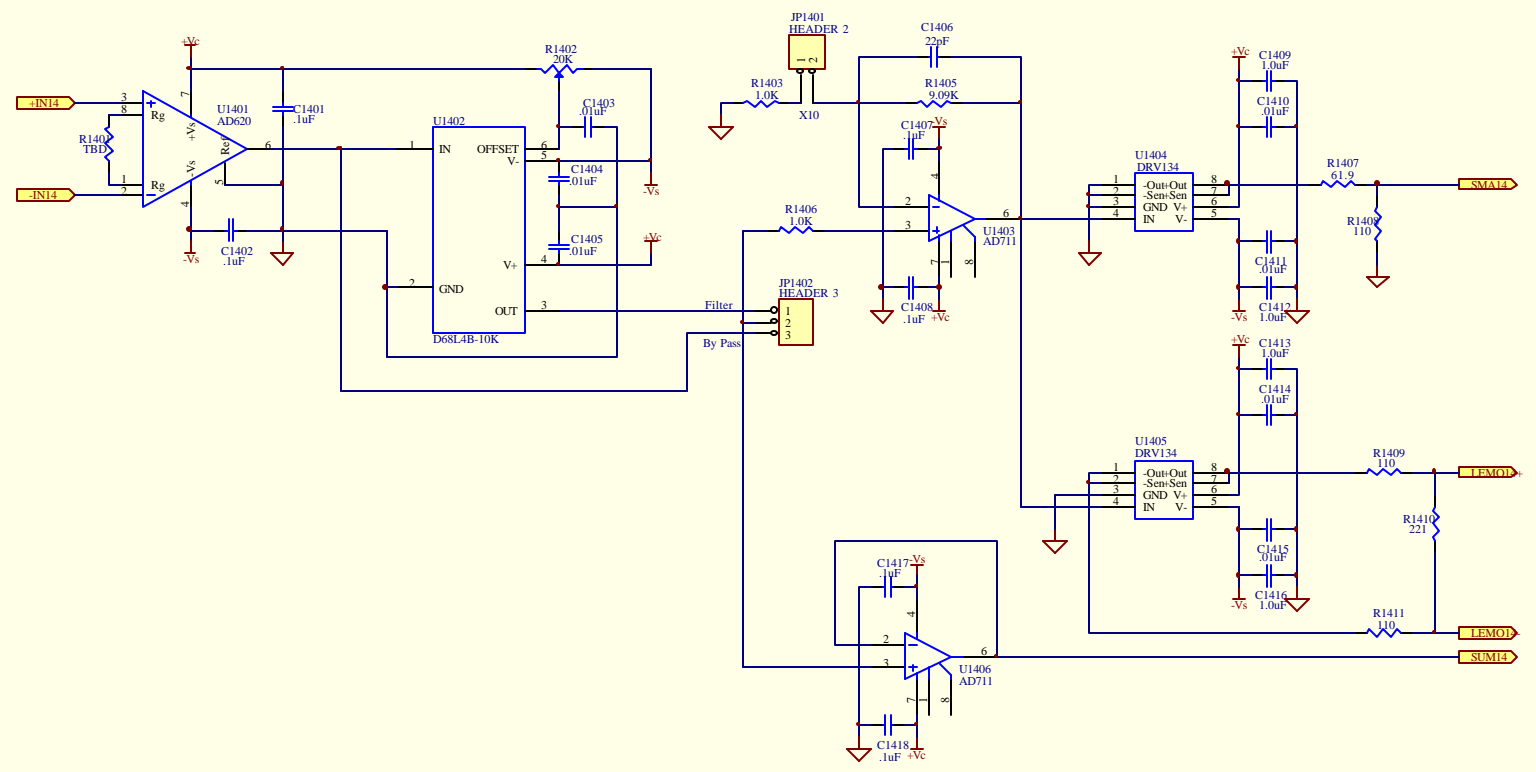

Title		
GLOBAL DIAGNOSTIC SYSTEM SIGNAL PROCESSOR		
Size	Number	Revision
C	D000203-A-C	A
Date:	28-Sep-2000	Sheet of 11 OF 17
File:	C:\Temp\eds-sp\Gds-sp.DDB	Drawn By: SANDER LUI

Title		
GLOBAL DIAGNOSTIC SYSTEM SIGNAL PROCESSOR		
Size	Number	Revision
C	D000203-A-C	A
Date:	28-Sep-2000	Sheet of 12 OF 17
File:	C:\Temp\eds-sp\Gds-sp.DDB	Drawn By: SANDER LUI

Title		
GLOBAL DIAGNOSTIC SYSTEM SIGNAL PROCESSOR		
Size	Number	Revision
C	D000203-A-C	A
Date:	28-Sep-2000	Sheet of 13 OF 17
File:	C:\Temp\eds-sp\Gds-sp.DDB	Drawn By: SANDER LUI

Title		
GLOBAL DIAGNOSTIC SYSTEM SIGNAL PROCESSOR		
Size	Number	Revision
C	D000203-A-C	A
Date:	28-Sep-2000	Sheet of 14 OF 17
File:	C:\Temp\eds-sp\Gds-sp.DDB	Drawn By: SANDER LUI

Title		
GLOBAL DIAGNOSTIC SYSTEM SIGNAL PROCESSOR		
Size	Number	Revision
C	D000203-A-C	A
Date:	28-Sep-2000	Sheet of 15 OF 17
File:	C:\Temp\eds-sp\Gds-sp.DDB	Drawn By: SANDER LUI

Title		
GLOBAL DIAGNOSTIC SYSTEM SIGNAL PROCESSOR		
Size	Number	Revision
C	D000203-A-C	A
Date:	28-Sep-2000	Sheet of 16 OF 17
File:	C:\Temp\eds-sp\Gds-sp.DDB	Drawn By: SANDER LUI