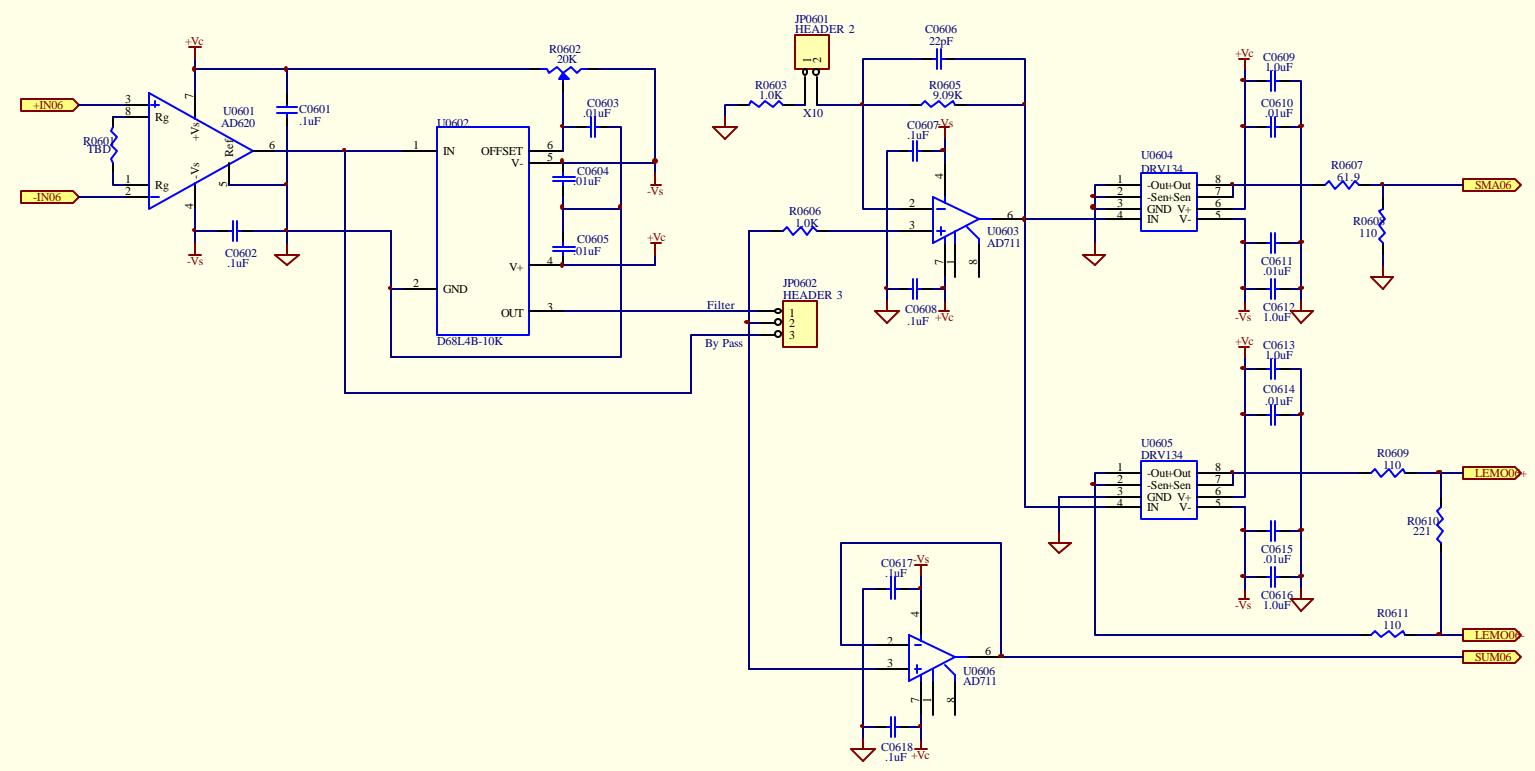

Title		
GLOBAL DIAGNOSTIC SYSTEM SIGNAL PROCESSOR		
Size	Number	Revision
C	D000203-A-C	A
Date:	28-Sep-2000	Sheet of 1 OF 17
File:	C:\Temp\eds-sp\Gds-sp.DDB	Drawn By: SANDER LIU

Title GLOBAL DIAGNOSTIC SYSTEM SIGNAL PROCESSOR		
Size C	Number D000203-A-C	Revision A
Date 28-Sep-2000	Sheet of 2 OF 17	
File C:\Temp\eds-sp\Gds-sp.DDB	Drawn By: SANDER LHI	

Title GLOBAL DIAGNOSTIC SYSTEM SIGNAL PROCESSOR		
Size C	Number D000203-A-C	Revision A
Date 28-Sep-2000	Sheet 3 OF 17	Drawn By SANDER LUI
File C:\Temp\eds-sp\Gds-sp.DDB		

Title		
GLOBAL DIAGNOSTIC SYSTEM SIGNAL PROCESSOR		
Size	Number	Revision
C	D000203-A-C	A
Date:	28-Sep-2000	Sheet of 4 OF 17
File:	C:\Temp\eds-sp\Gds-sp.DDB	Drawn By: SANDER LUI

Title GLOBAL DIAGNOSTIC SYSTEM SIGNAL PROCESSOR		
Size C	Number D000203-A-C	Revision A
Date 28-Sep-2000	Sheet of 5 OF 17	
File C:\Temp\eds-sp\Gds-sp.DDB	Drawn By: SANDER LHI	

Title GLOBAL DIAGNOSTIC SYSTEM SIGNAL PROCESSOR		
Size C	Number D000203-A-C	Revision A
Date 28-Sep-2000	Sheet of 6 OF 17	
File C:\Temp\eds-sp\Gds-sp.DDB	Drawn By: SANDER LUT	

Title GLOBAL DIAGNOSTIC SYSTEM SIGNAL PROCESSOR		
Size C	Number D000203-A-C	Revision A
Date: 28-Sep-2000	Sheet of 7 OF 17	
File: C:\Temp\eds-sp\Gds-sp.DDB	Drawn By: SANDER LHI	

Title GLOBAL DIAGNOSTIC SYSTEM SIGNAL PROCESSOR		
Size C	Number D000203-A-C	Revision A
Date 28-Sep-2000	Sheet of 8 OF 17	
File C:\Temp\eds-sp\Gds-sp.DDB	Drawn By: SANDER LUT	