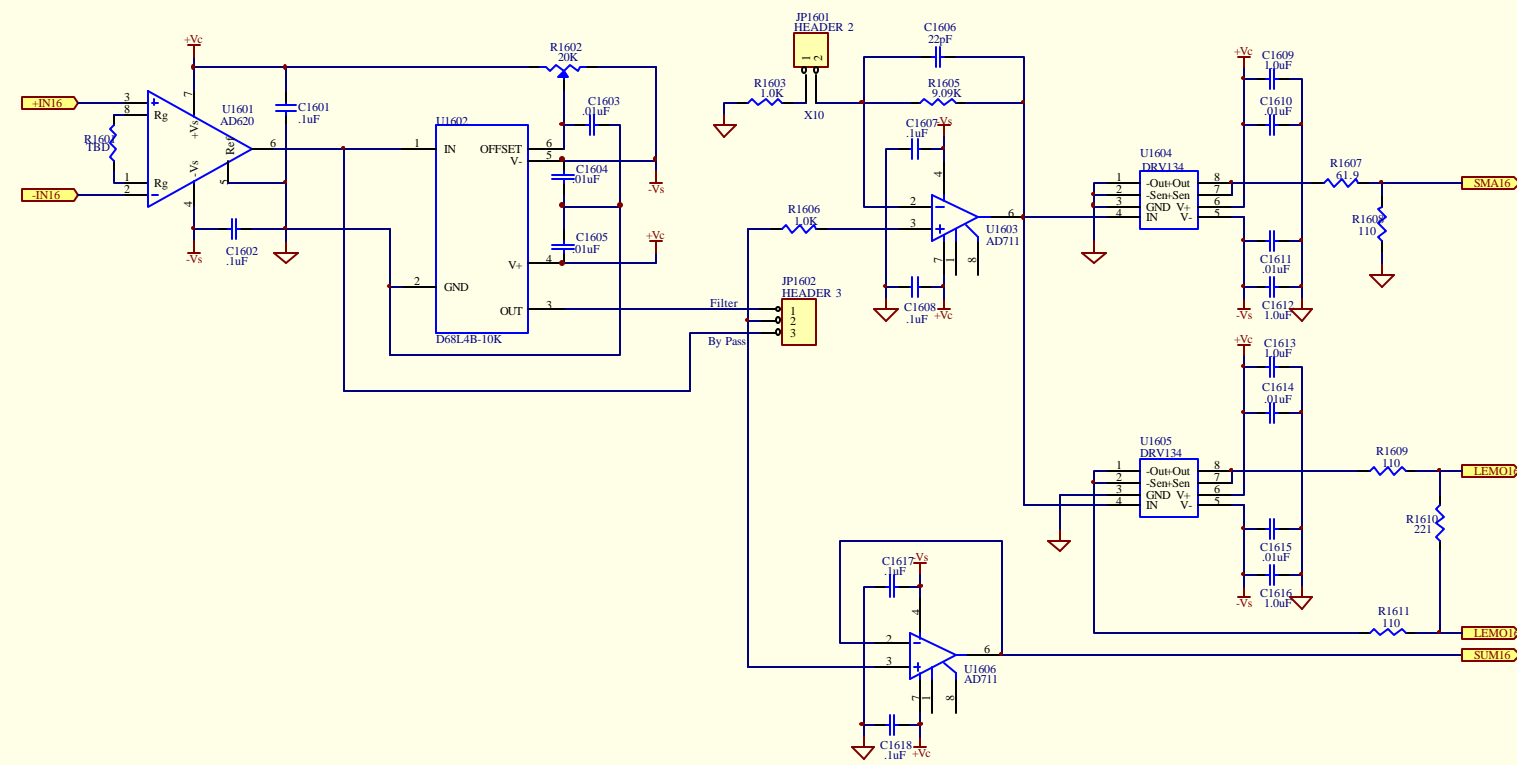

Title		
GLOBAL DIAGNOSTIC SYSTEM SIGNAL PROCESSOR		
Size	Number	Revision
C	D000203-A-C	A
Date:	28-Sep-2000	Sheet of 13 OF 17
File:	C:\Temp\eds-sp\Gds-sp.DDB	Drawn By: SANDER LUI

Title		
GLOBAL DIAGNOSTIC SYSTEM SIGNAL PROCESSOR		
Size	Number	Revision
C	D000203-A-C	A
Date:	28-Sep-2000	Sheet of 14 OF 17
File:	C:\Temp\eds-sp\Gds-sp.DDB	Drawn By: SANDER LUI

Title		
GLOBAL DIAGNOSTIC SYSTEM SIGNAL PROCESSOR		
Size	Number	Revision
C	D000203-A-C	A
Date:	28-Sep-2000	Sheet of 15 OF 17
File:	C:\Temp\eds-sp\Gds-sp.DDB	Drawn By: SANDER LUI

Title		
GLOBAL DIAGNOSTIC SYSTEM SIGNAL PROCESSOR		
Size	Number	Revision
C	D000203-A-C	A
Date:	28-Sep-2000	Sheet of 16 OF 17
File:	C:\Temp\eds-sp\Gds-sp.DDB	Drawn By: SANDER LUI