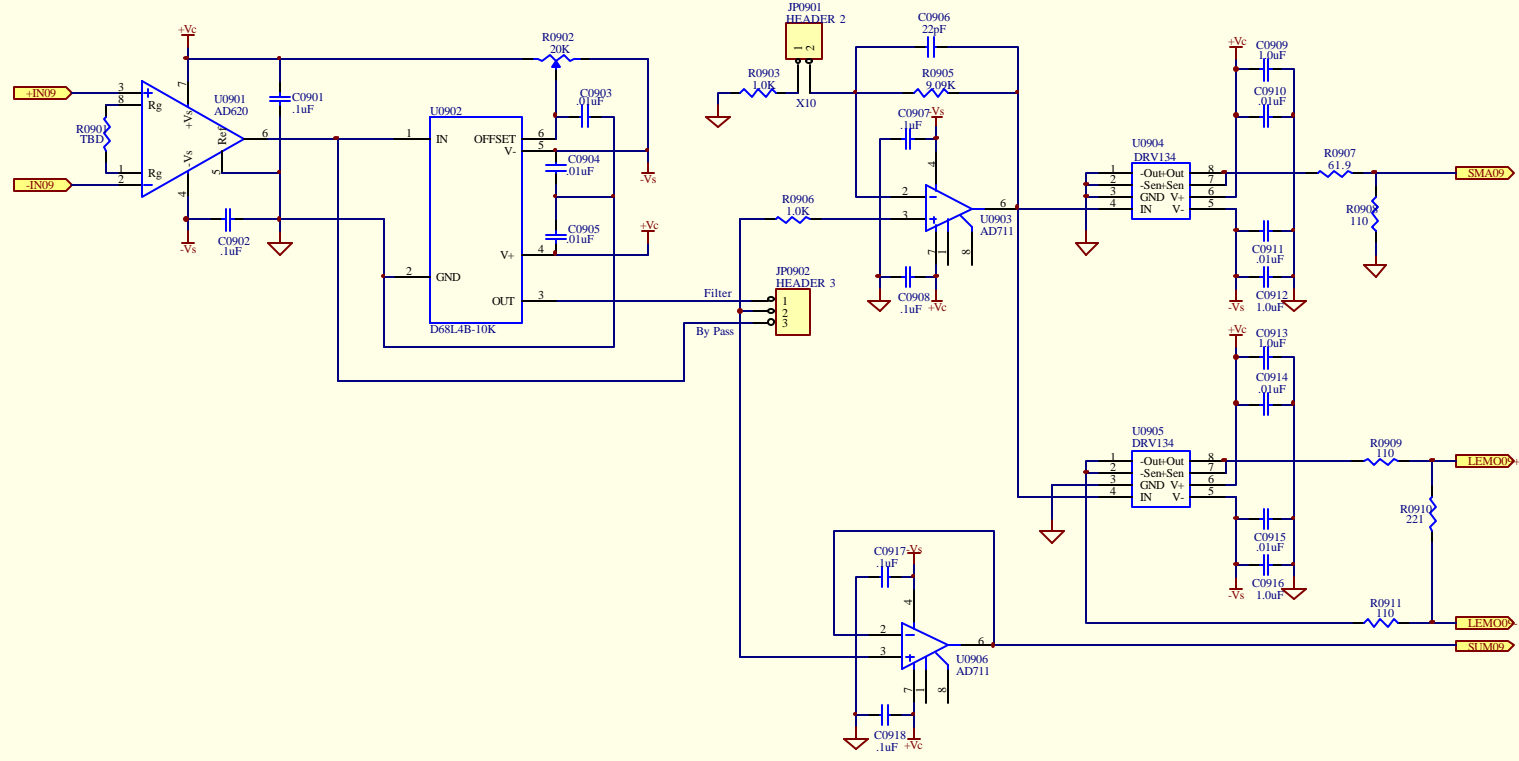

Title GLOBAL DIAGNOSTIC SYSTEM SIGNAL PROCESSOR		
Size C	Number D000203-A-C	Revision A
Date 28-Sep-2000	Sheet 3 OF 17	Drawn By SANDER LUI
File C:\Temp\eds-sp\Gds-sp.DDB		

Title		
GLOBAL DIAGNOSTIC SYSTEM SIGNAL PROCESSOR		
Size	Number	Revision
C	D000203-A-C	A
Date:	28-Sep-2000	Sheet of 4 OF 17
File:	C:\Temp\eds-sp\Gds-sp.DDB	Drawn By: SANDER LUI

Title GLOBAL DIAGNOSTIC SYSTEM SIGNAL PROCESSOR		
Size C	Number D000203-A-C	Revision A
Date 28-Sep-2000	Sheet of 5 OF 17	
File C:\Temp\eds-sp\Gds-sp.DDB	Drawn By: SANDER LHI	

Title GLOBAL DIAGNOSTIC SYSTEM SIGNAL PROCESSOR		
Size C	Number D000203-A-C	Revision A
Date 28-Sep-2000	Sheet of 6 OF 17	
File C:\Temp\eds-sp\Gds-sp.DDB	Drawn By: SANDER LUT	

Title GLOBAL DIAGNOSTIC SYSTEM SIGNAL PROCESSOR		
Size C	Number D000203-A-C	Revision A
Date: 28-Sep-2000	Sheet of 7 OF 17	
File: C:\Temp\eds-sp\Gds-sp.DDB	Drawn By: SANDER LHI	

Title GLOBAL DIAGNOSTIC SYSTEM SIGNAL PROCESSOR		
Size C	Number D000203-A-C	Revision A
Date 28-Sep-2000	Sheet of 8 OF 17	
File C:\Temp\eds-sp\Gds-sp.DDB	Drawn By: SANDER LUT	

Title		
GLOBAL DIAGNOSTIC SYSTEM SIGNAL PROCESSOR		
Size	Number	Revision
C	D000203-A-C	A
Date:	28-Sep-2000	Sheet of 9 OF 17
File:	C:\Temp\eds-sp\Gds-sp.DDB	Drawn By: SANDER LUI

Title GLOBAL DIAGNOSTIC SYSTEM SIGNAL PROCESSOR		
Size C	Number D000203-A-C	Revision A
Date 28-Sep-2000	Sheet 10 OF 17	Drawn By SANDER LUT
File C:\Temp\eds-sp\Gds-sp.DDB		