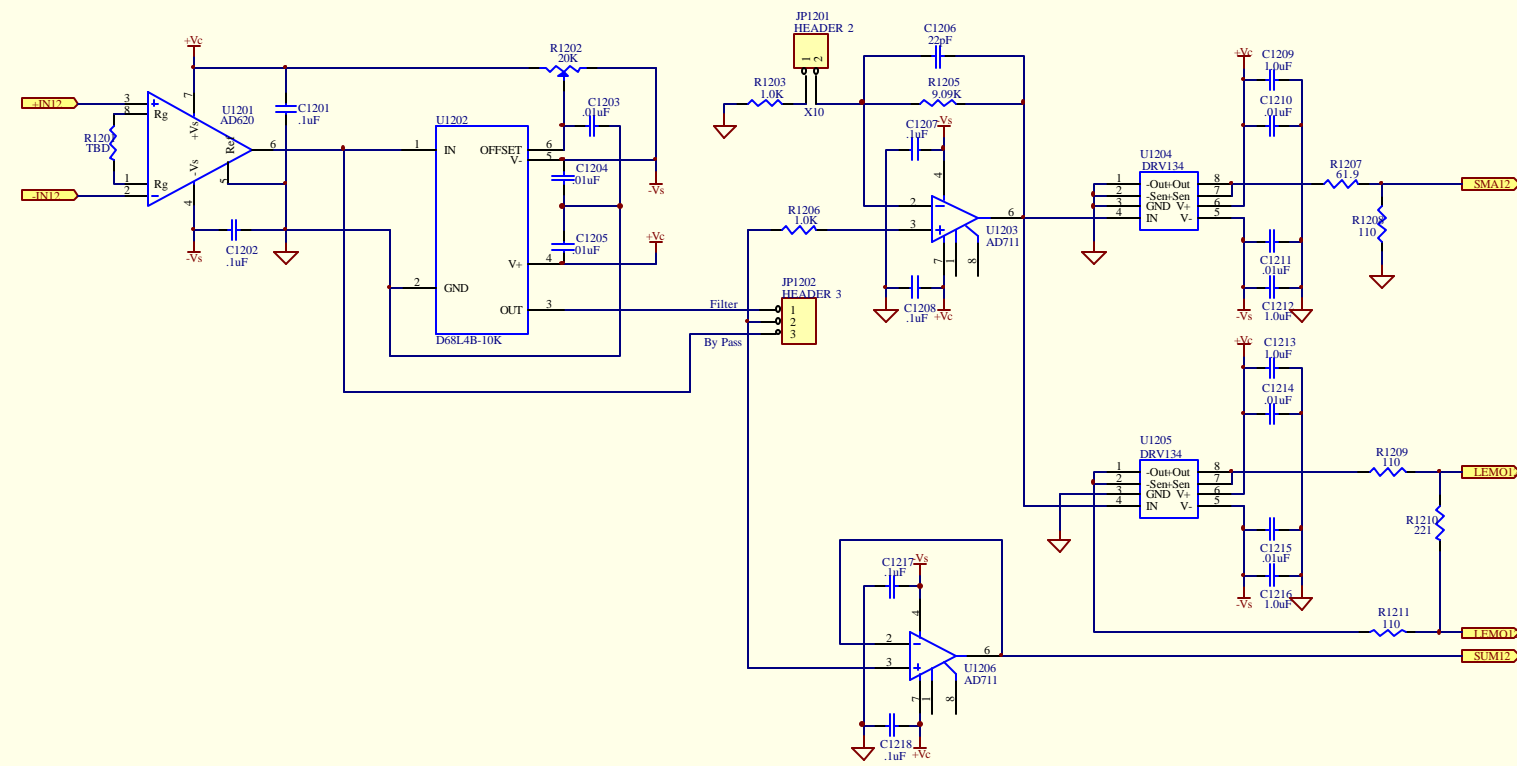

Title		
GLOBAL DIAGNOSTIC SYSTEM SIGNAL PROCESSOR		
Size	Number	Revision
C	D000203-A-C	A
Date:	28-Sep-2000	Sheet of 9 OF 17
File:	C:\Temp\eds-sp\Gds-sp.DDB	Drawn By: SANDER LUI

Title GLOBAL DIAGNOSTIC SYSTEM SIGNAL PROCESSOR		
Size C	Number D000203-A-C	Revision A
Date 28-Sep-2000	Sheet 10 OF 17	Drawn By SANDER LUT
File C:\Temp\eds-sp\Gds-sp.DDB		

Title		
GLOBAL DIAGNOSTIC SYSTEM SIGNAL PROCESSOR		
Size	Number	Revision
C	D000203-A-C	A
Date:	28-Sep-2000	Sheet of 11 OF 17
File:	C:\Temp\eds-sp\Gds-sp.DDB	Drawn By: SANDER LUI

Title		
GLOBAL DIAGNOSTIC SYSTEM SIGNAL PROCESSOR		
Size	Number	Revision
C	D000203-A-C	A
Date:	28-Sep-2000	Sheet of 12 OF 17
File:	C:\Temp\eds-sp\Gds-sp.DDB	Drawn By: SANDER LUI

Title		
GLOBAL DIAGNOSTIC SYSTEM SIGNAL PROCESSOR		
Size	Number	Revision
C	D000203-A-C	A
Date:	28-Sep-2000	Sheet of 13 OF 17
File:	C:\Temp\eds-sp\Gds-sp.DDB	Drawn By: SANDER LUI

Title		
GLOBAL DIAGNOSTIC SYSTEM SIGNAL PROCESSOR		
Size	Number	Revision
C	D000203-A-C	A
Date:	28-Sep-2000	Sheet of 14 OF 17
File:	C:\Temp\eds-sp\Gds-sp.DDB	Drawn By: SANDER LUI