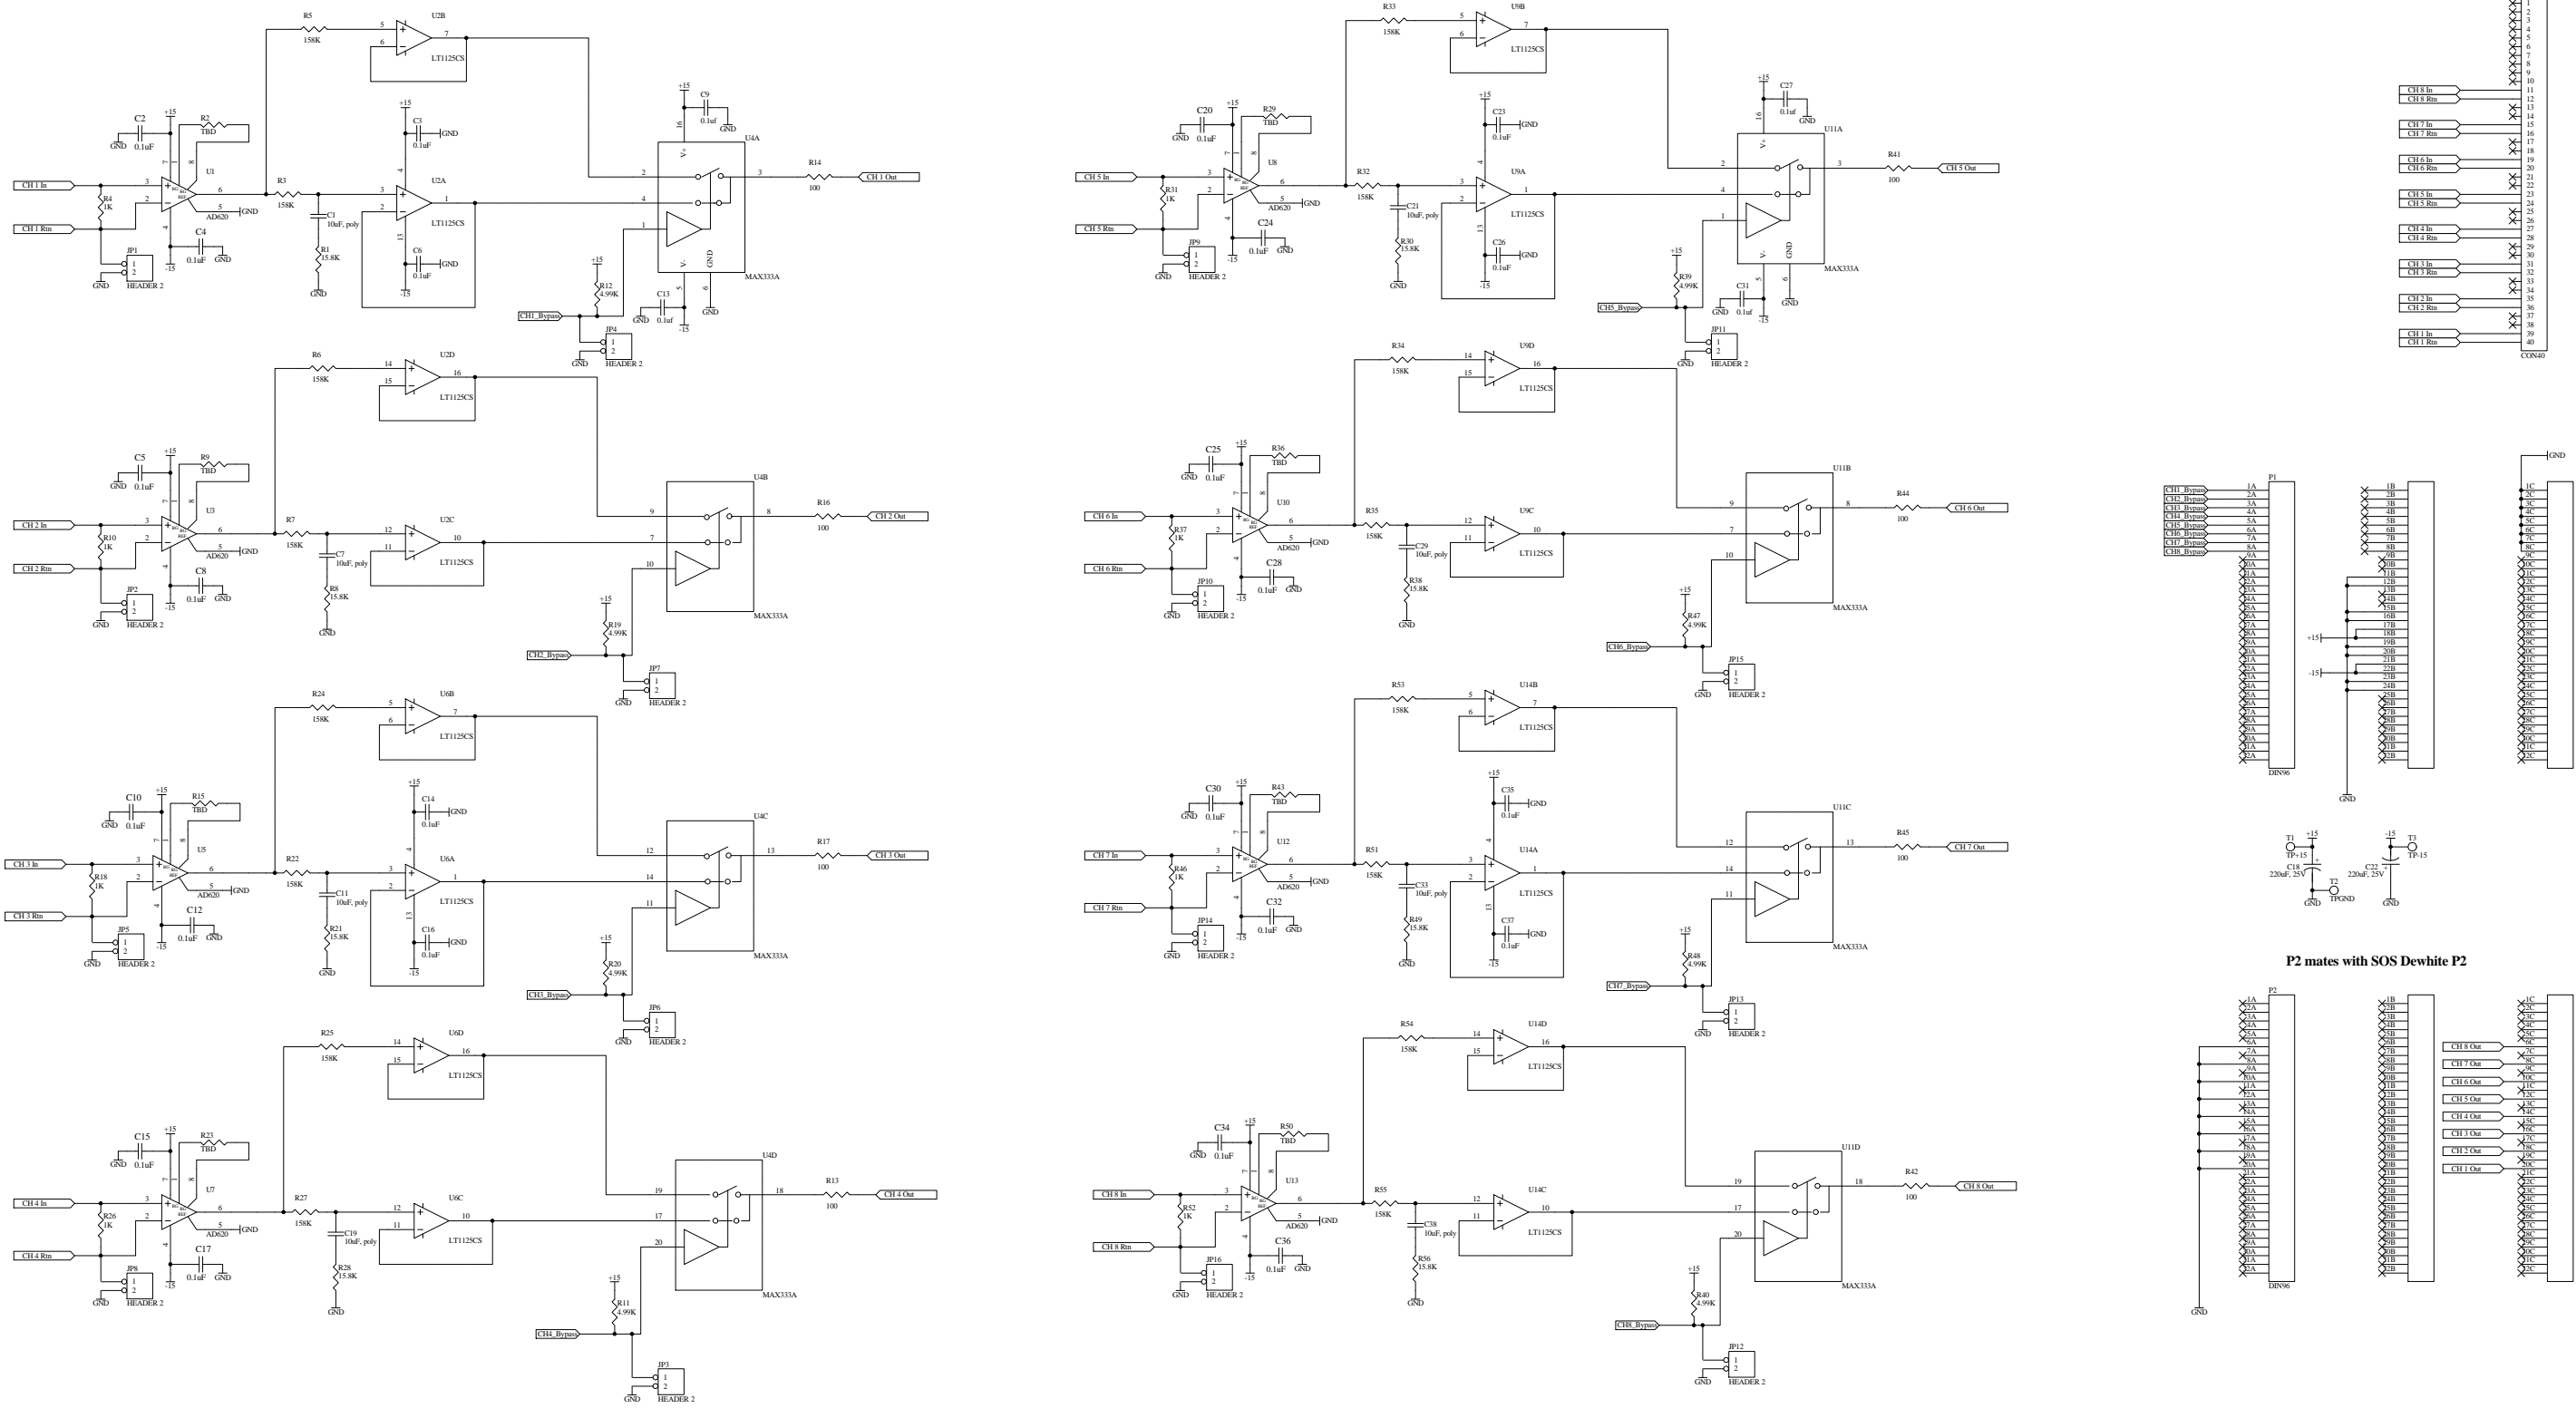

Nominal Response 0.1Hz Pole and 1.0 Hz Zero

P2 mates with SOS Dewhite P2