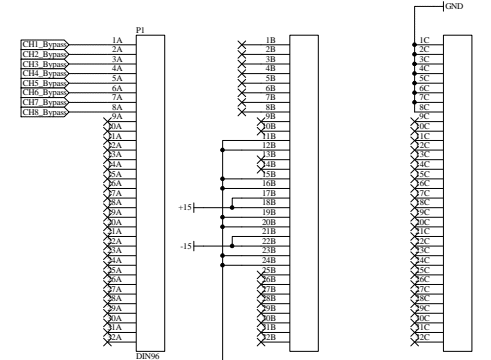

Nominal Response 0.1Hz Pole and 1.0 Hz Zero

P2 mates with SOS Dewhite P2