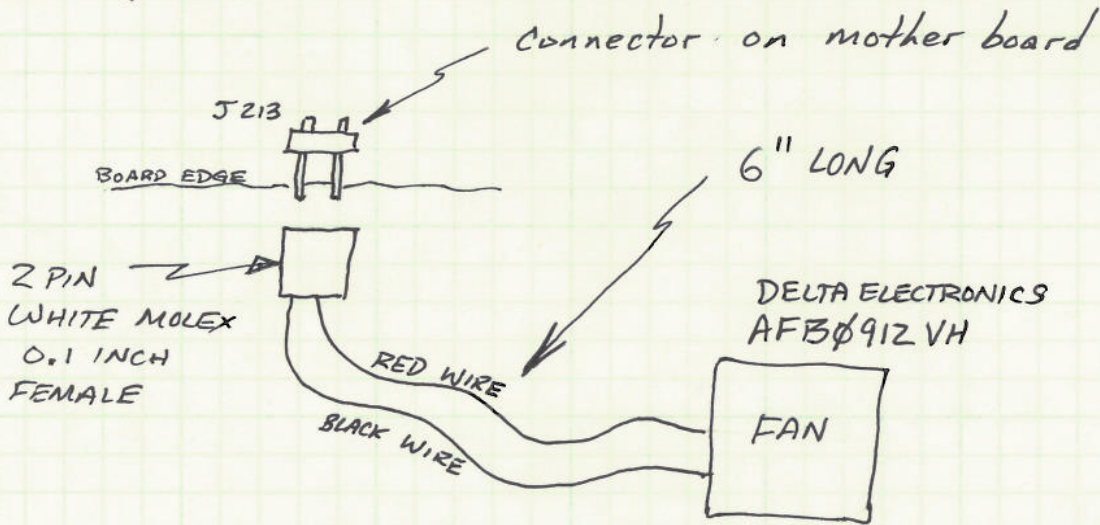

PCI EXPANSION CHASSIS CONNECTIONS
LIGO-DØ7Ø212-00

6 JUNE 2007
R. ABBOTT

FAN CONNECTION:
J213

POWER SWITCH & POWER LED CONNECTION: