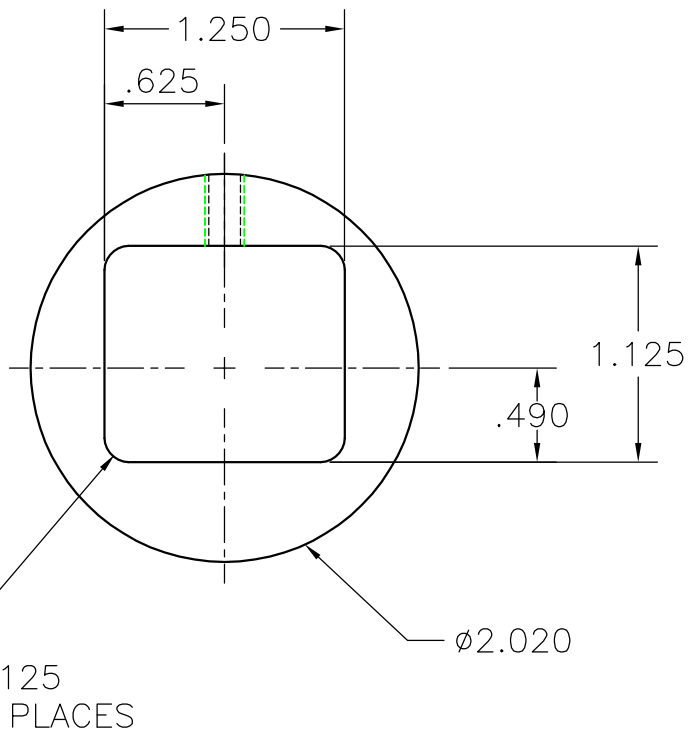

TAP #8-32
THRU TO CENTER

UF PHYS

ELIGO IO FI

SCALE: FULL (INCHES)

DATE: OCTOBER 24, 2007

WILLIAMS, LUKE

CALCITE MOUNT

D070464-00

QTY: 4

MATERIAL: 6061-T6