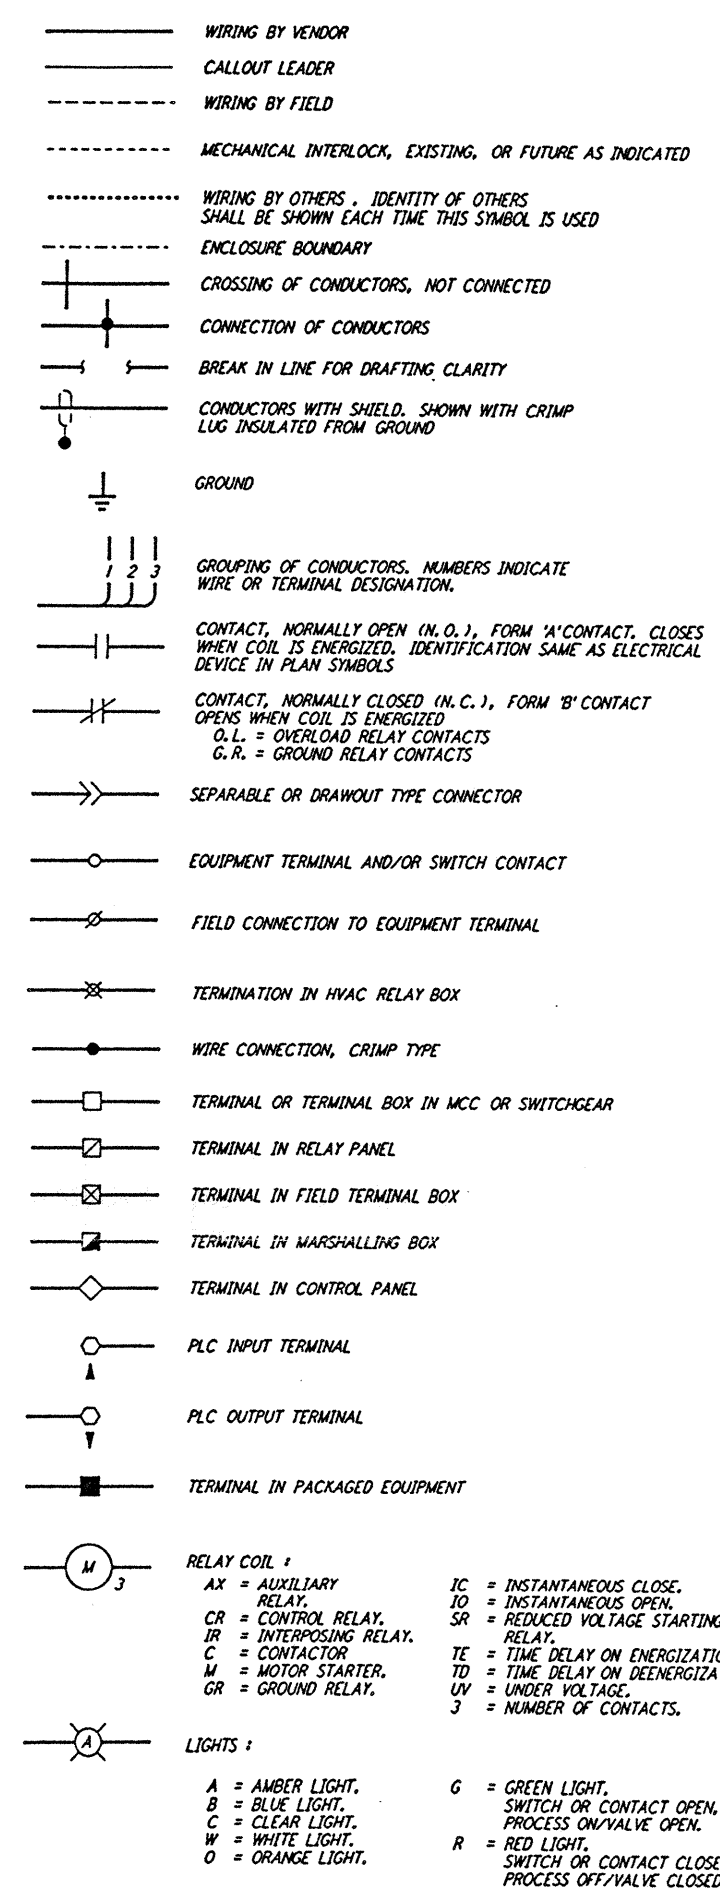

SCHEMATIC & WIRING DIAGRAM SYMBOLS

SCHEMATIC & WIRING DIAGRAM SYMBOLS

SCHEMATIC & WIRING DIAGRAM SYMBOLS

This document and the design it covers are the property of PARSONS. They are loaned only with the borrower's expressed written agreement that they will not be reproduced, copied, loaned, exhibited, or used in any other way, except by written consent from PARSONS to the borrower.

REVISIONS	NO.	DATE	BY	CHKD	ENGR	PROJ	DESCRIPTION
	B	4-19-96	J.G.	J.K.		TDM	FINAL DESIGN REVIEW & BID
	A	10-31-95				TDM	PRELIMINARY DESIGN REVIEW

DRAWN	J.G.
CHECKED	
ENGINEER	
PROJ	