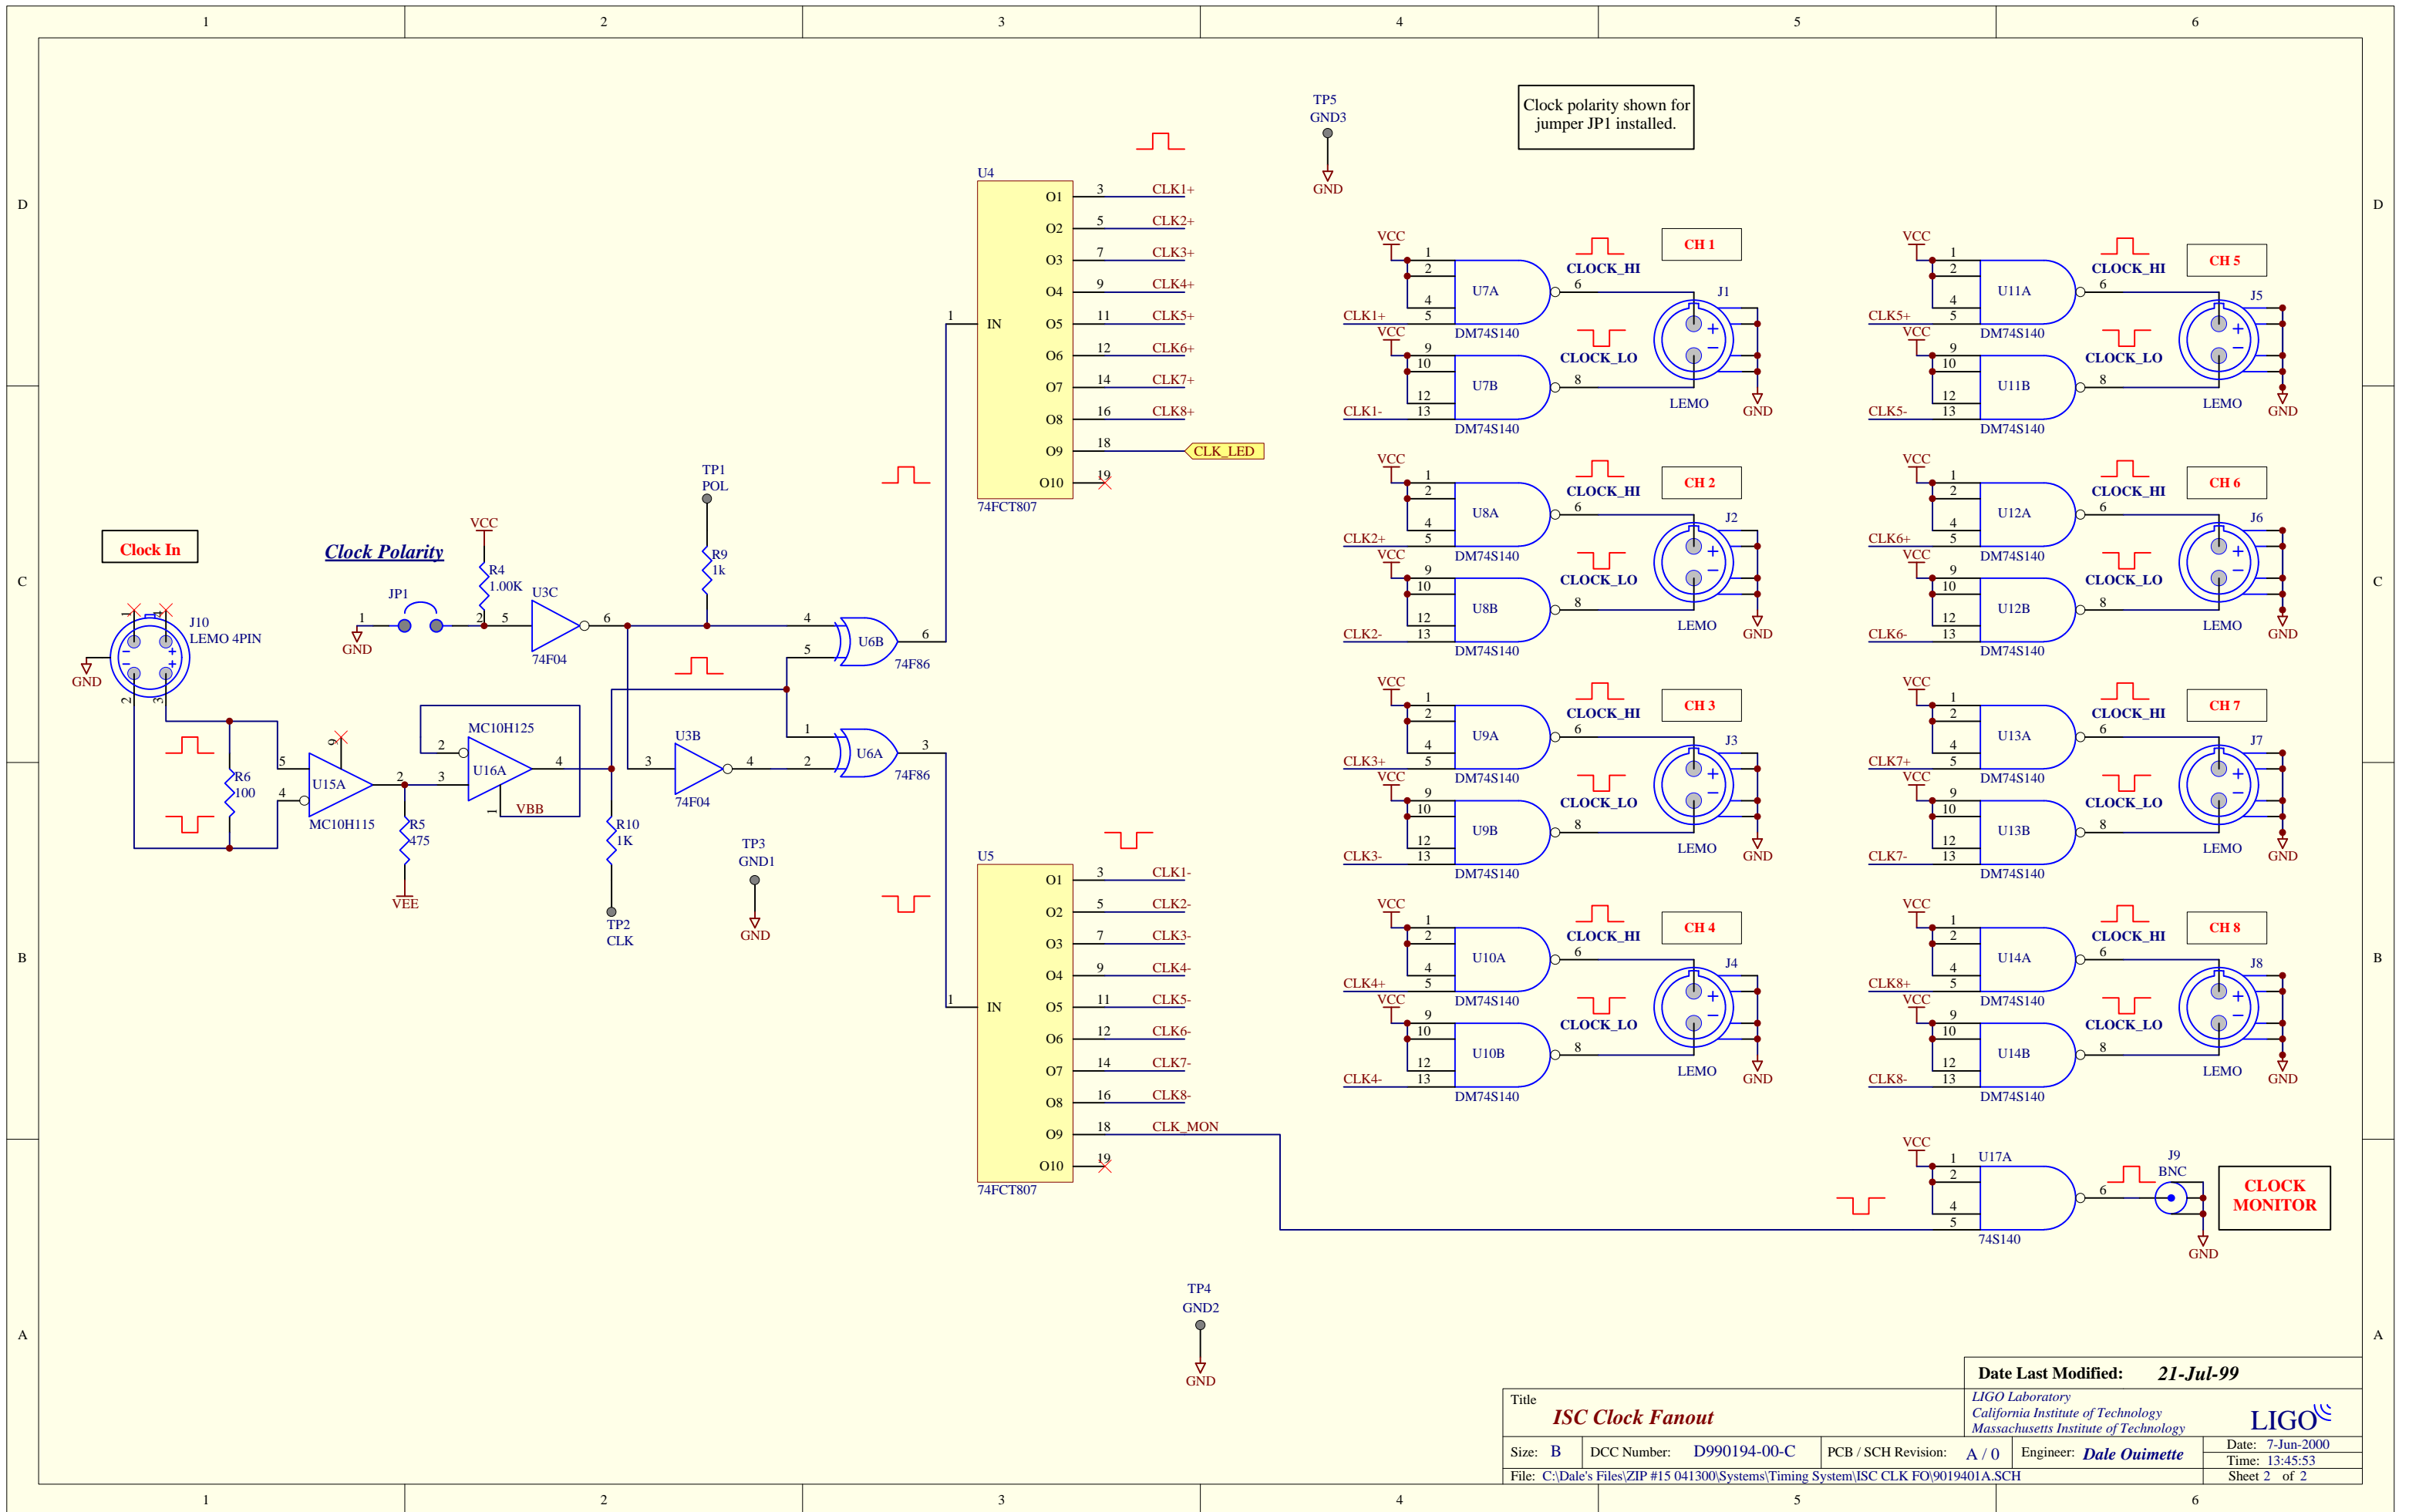

Title			Date Last Modified: 21-Jul-99	
ISC Clock Driver			LIGO Laboratory California Institute of Technology Massachusetts Institute of Technology	
Size: B	DCC Number: D990194-A-C	PCB / SCH Revision: A / 0	Engineer: D. Ouimette	LIGO
File: C:\Dale's Files\ZIP #15 041300\System\Timing System\ISC CLK FO\9019400a.prj			Date: 7-Jun-2000	Time: 13:45:32
				Sheet 1 of 2

Title
ISC Clock Fanout

Size: B	DCC Number: D990194-00-C	PCB / SCH Revision: A / 0	Engineer: Dale Ouimette	Date: 7-Jun-2000 Time: 13:45:53
File: C:\Dale's Files\ZIP #15 041300\System\Timing System\ISC CLK FO\9019401A.SCH				Sheet 2 of 2