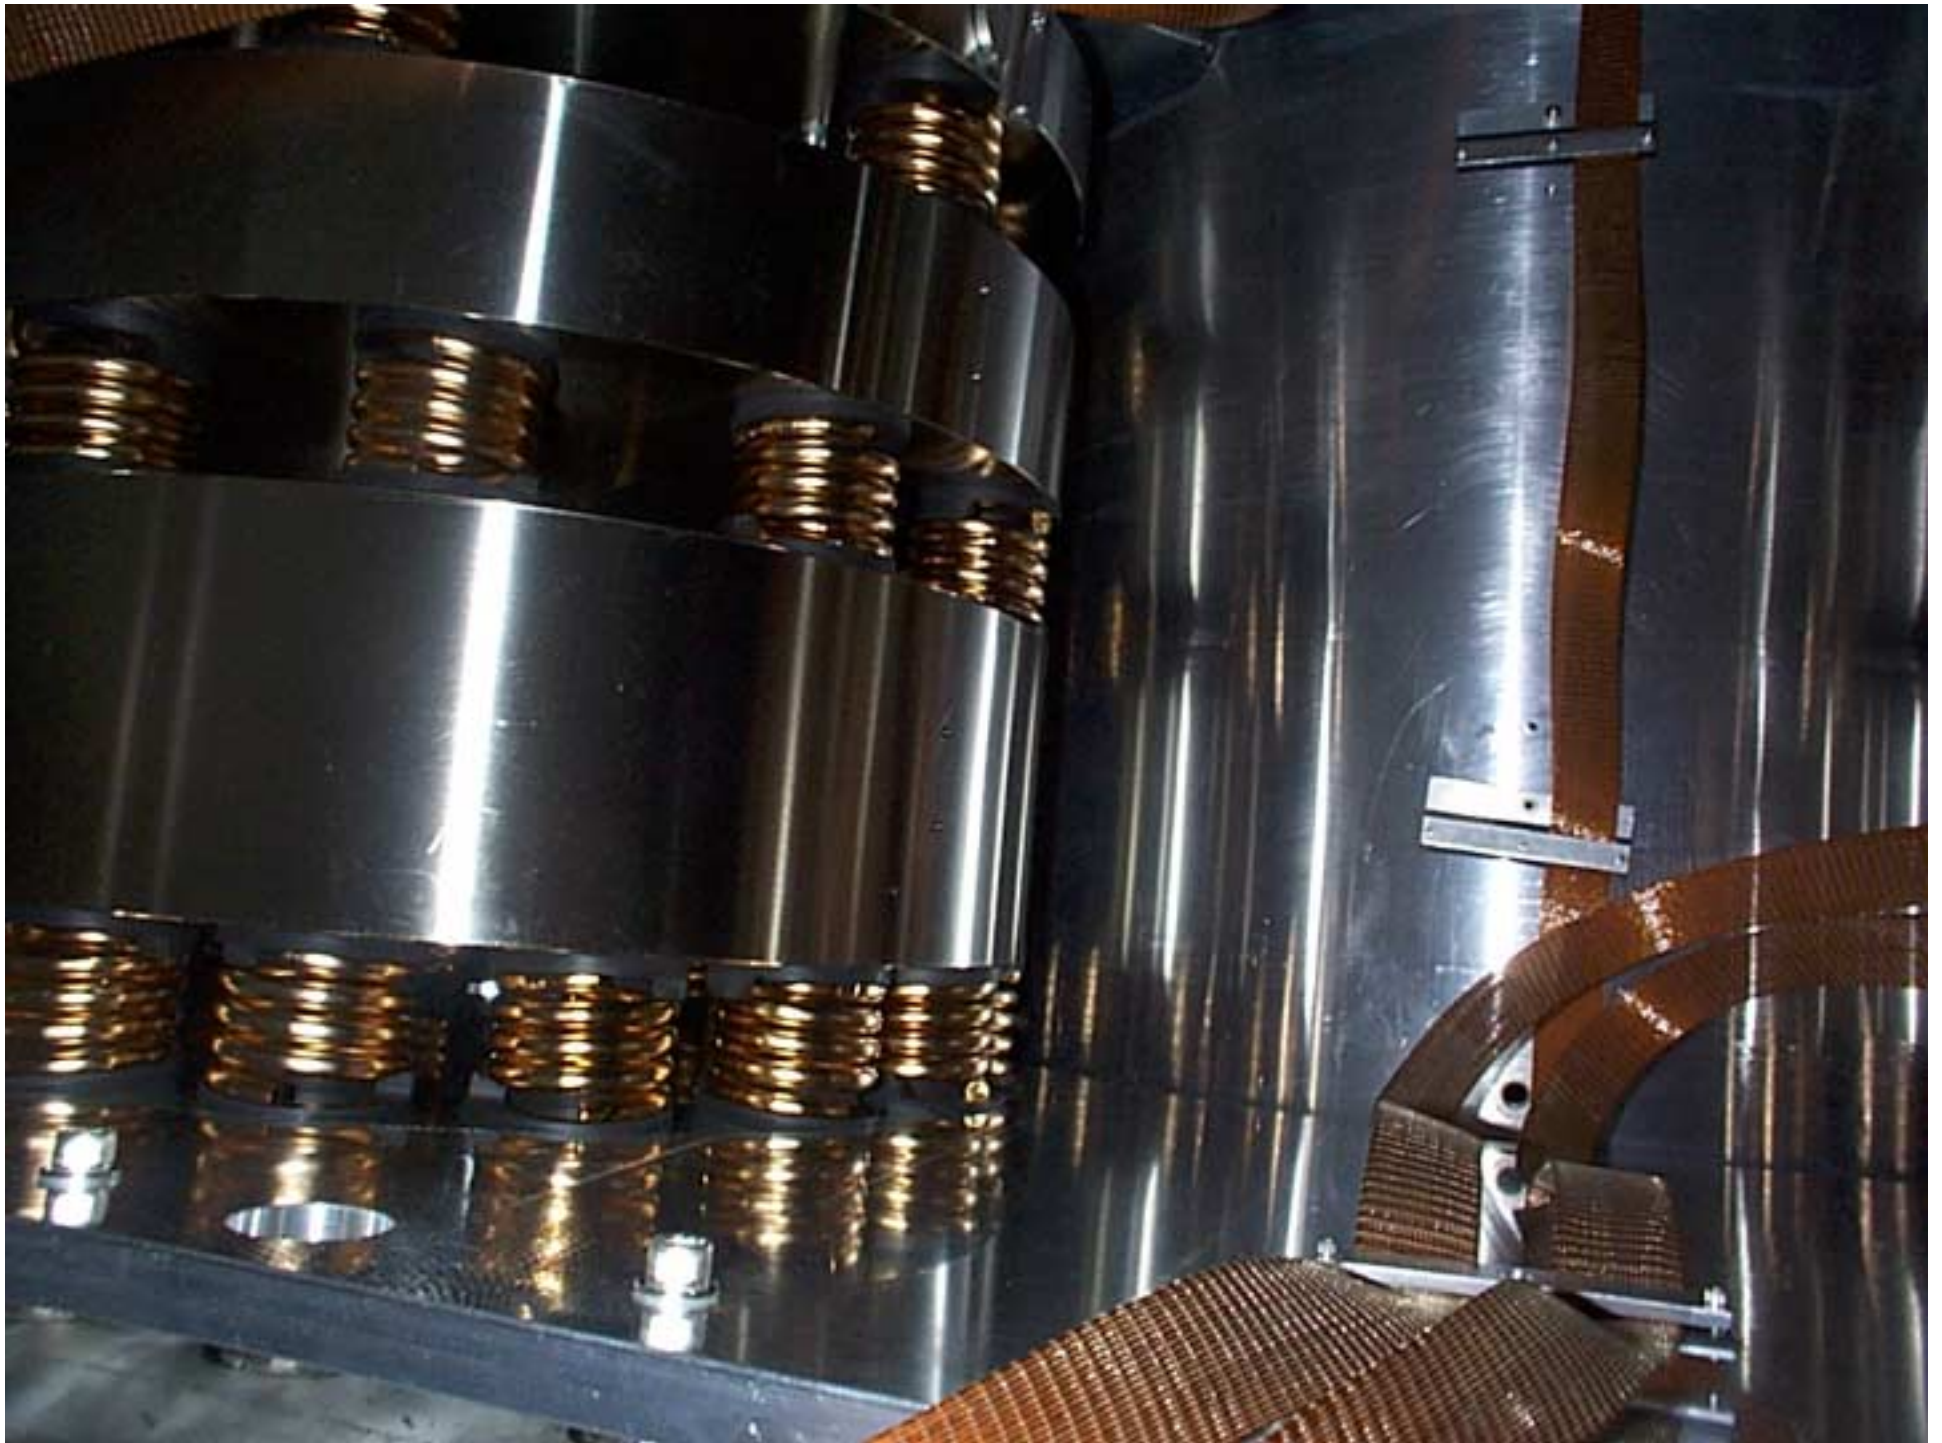

WBSC 4 April 21, 2000: 369. SW stack from W

WBSC 4 April 21, 2000: 370. NW stack from W