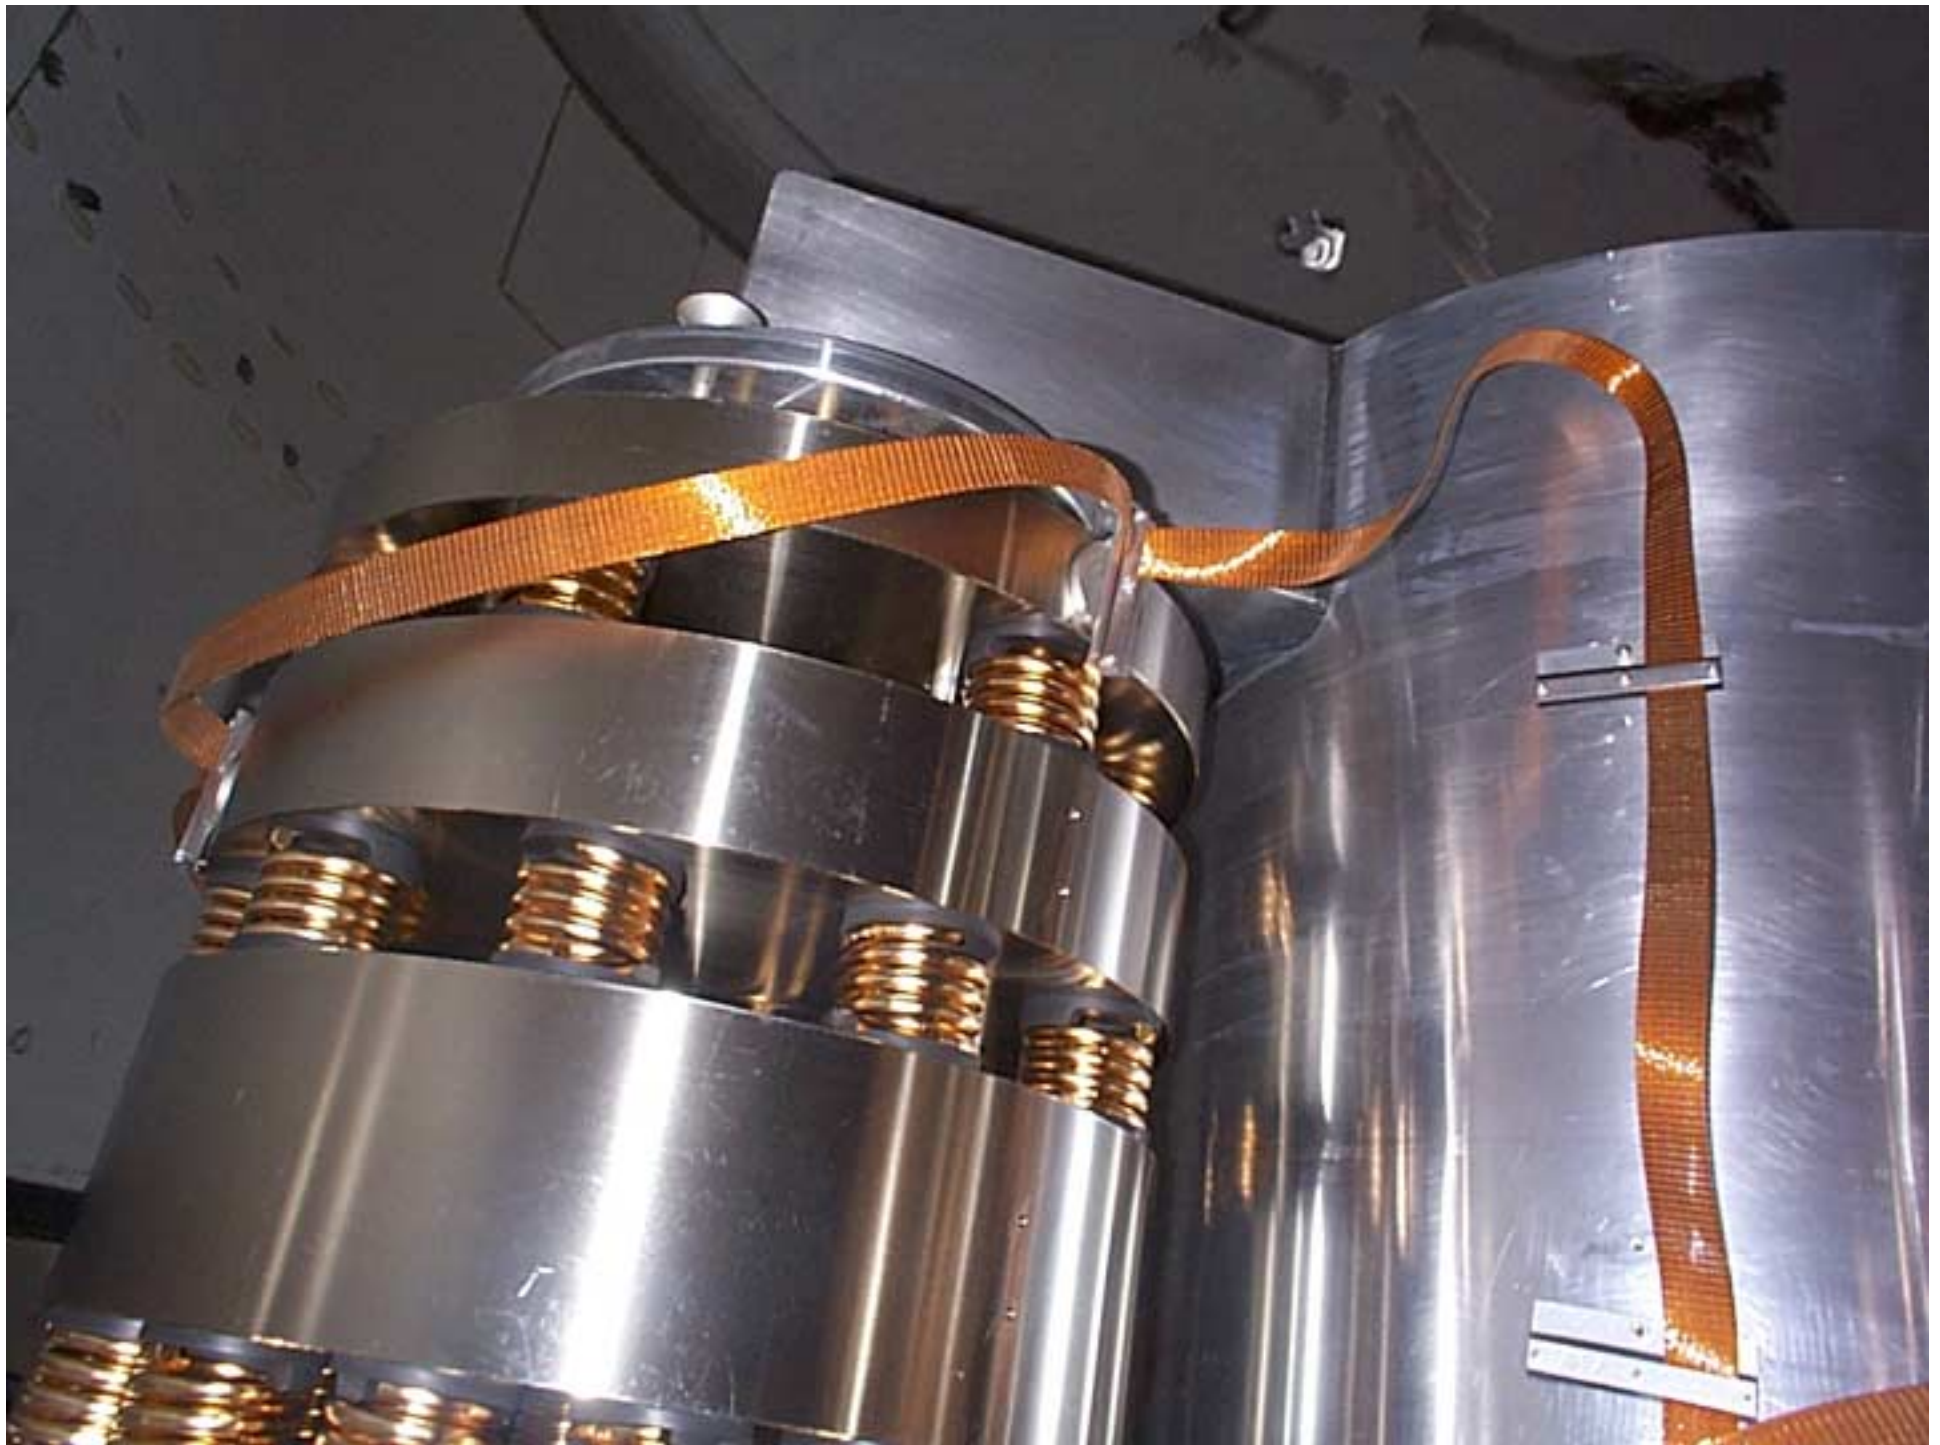

WBSC 4 April 21, 2000: 370. NW stack from W

WBSC 4 April 21, 2000: 371. NW stack from W