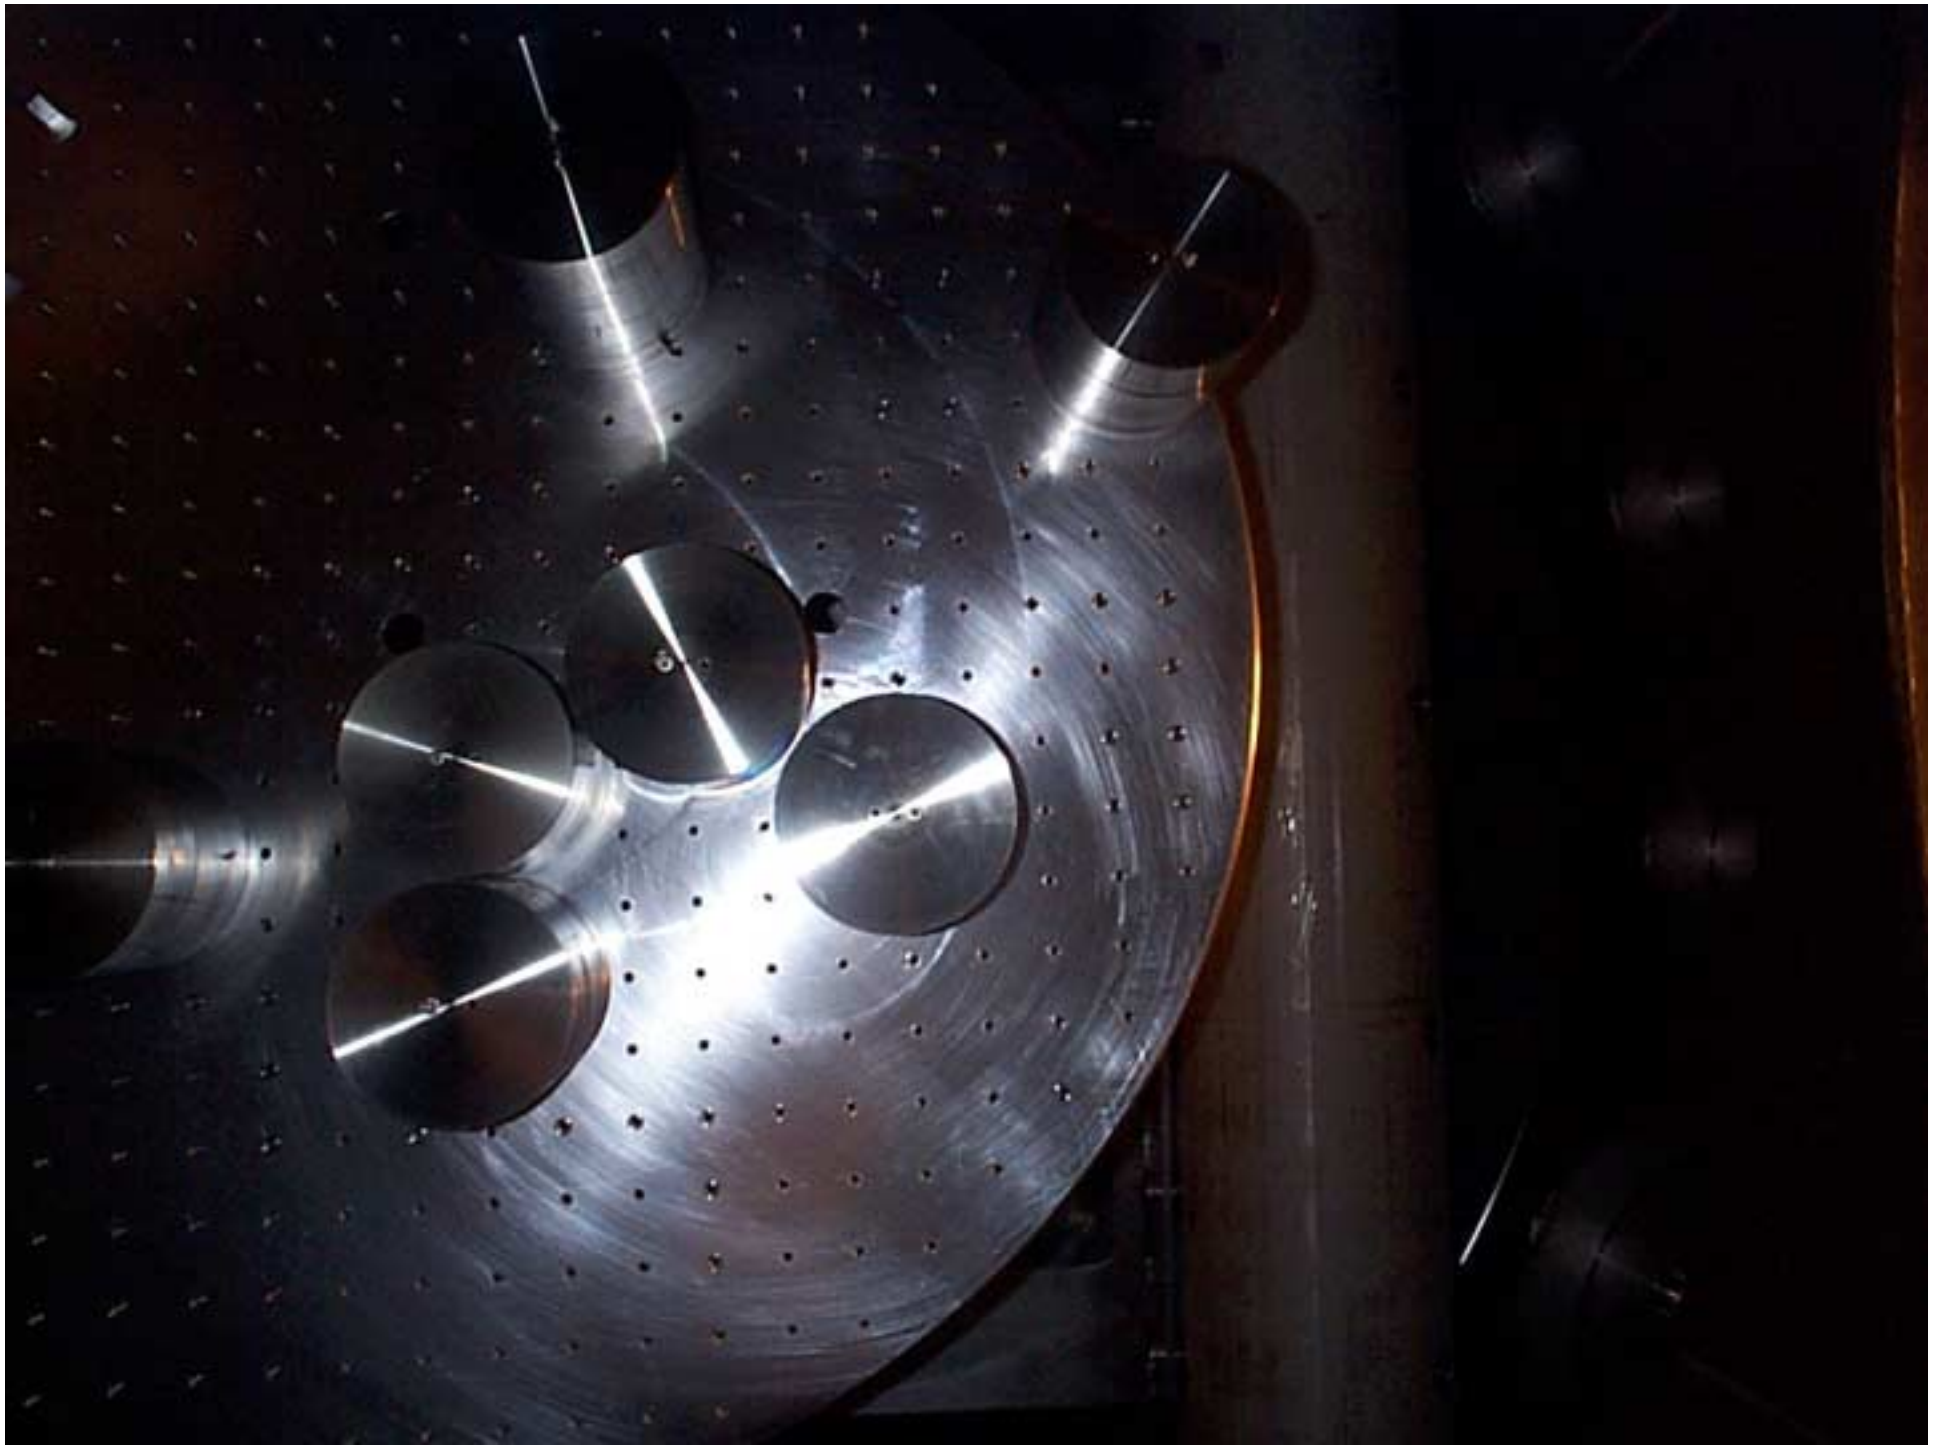

WBSC 9 Apr 14, 2000: 310. +X @ bottom

WBSC 9 Apr 14, 2000: 311. +X @ bottom

WBSC 9 Apr 14, 2000: 312. +X @ bottom

WBSC 9 Apr 14, 2000: 313. +X @ bottom

WBSC 9 Apr 14, 2000: 314. +X toward right

WBSC 9 Apr 14, 2000: 315. Looking towards +X

WBSC 9 Apr 14, 2000: 316. Looking towards +X

WBSC 9 Apr 14, 2000: 317. +X to left

WBSC 9 Apr 14, 2000: 322. SW stack, from S

WBSC 9 Apr 14, 2000: 323. SW stack, from S

WBSC 9 Apr 14, 2000: 324. SW stack, from S

WBSC 9 Apr 14, 2000: 325. SW table corner, from S

WBSC 9 Apr 14, 2000: 326. Cables @ downtube, from W

WBSC 9 Apr 14, 2000: 327. SW stack, from W

WBSC 9 Apr 14, 2000: 328. SW stack, from W

WBSC 9 Apr 14, 2000: 329. SW stack, from W