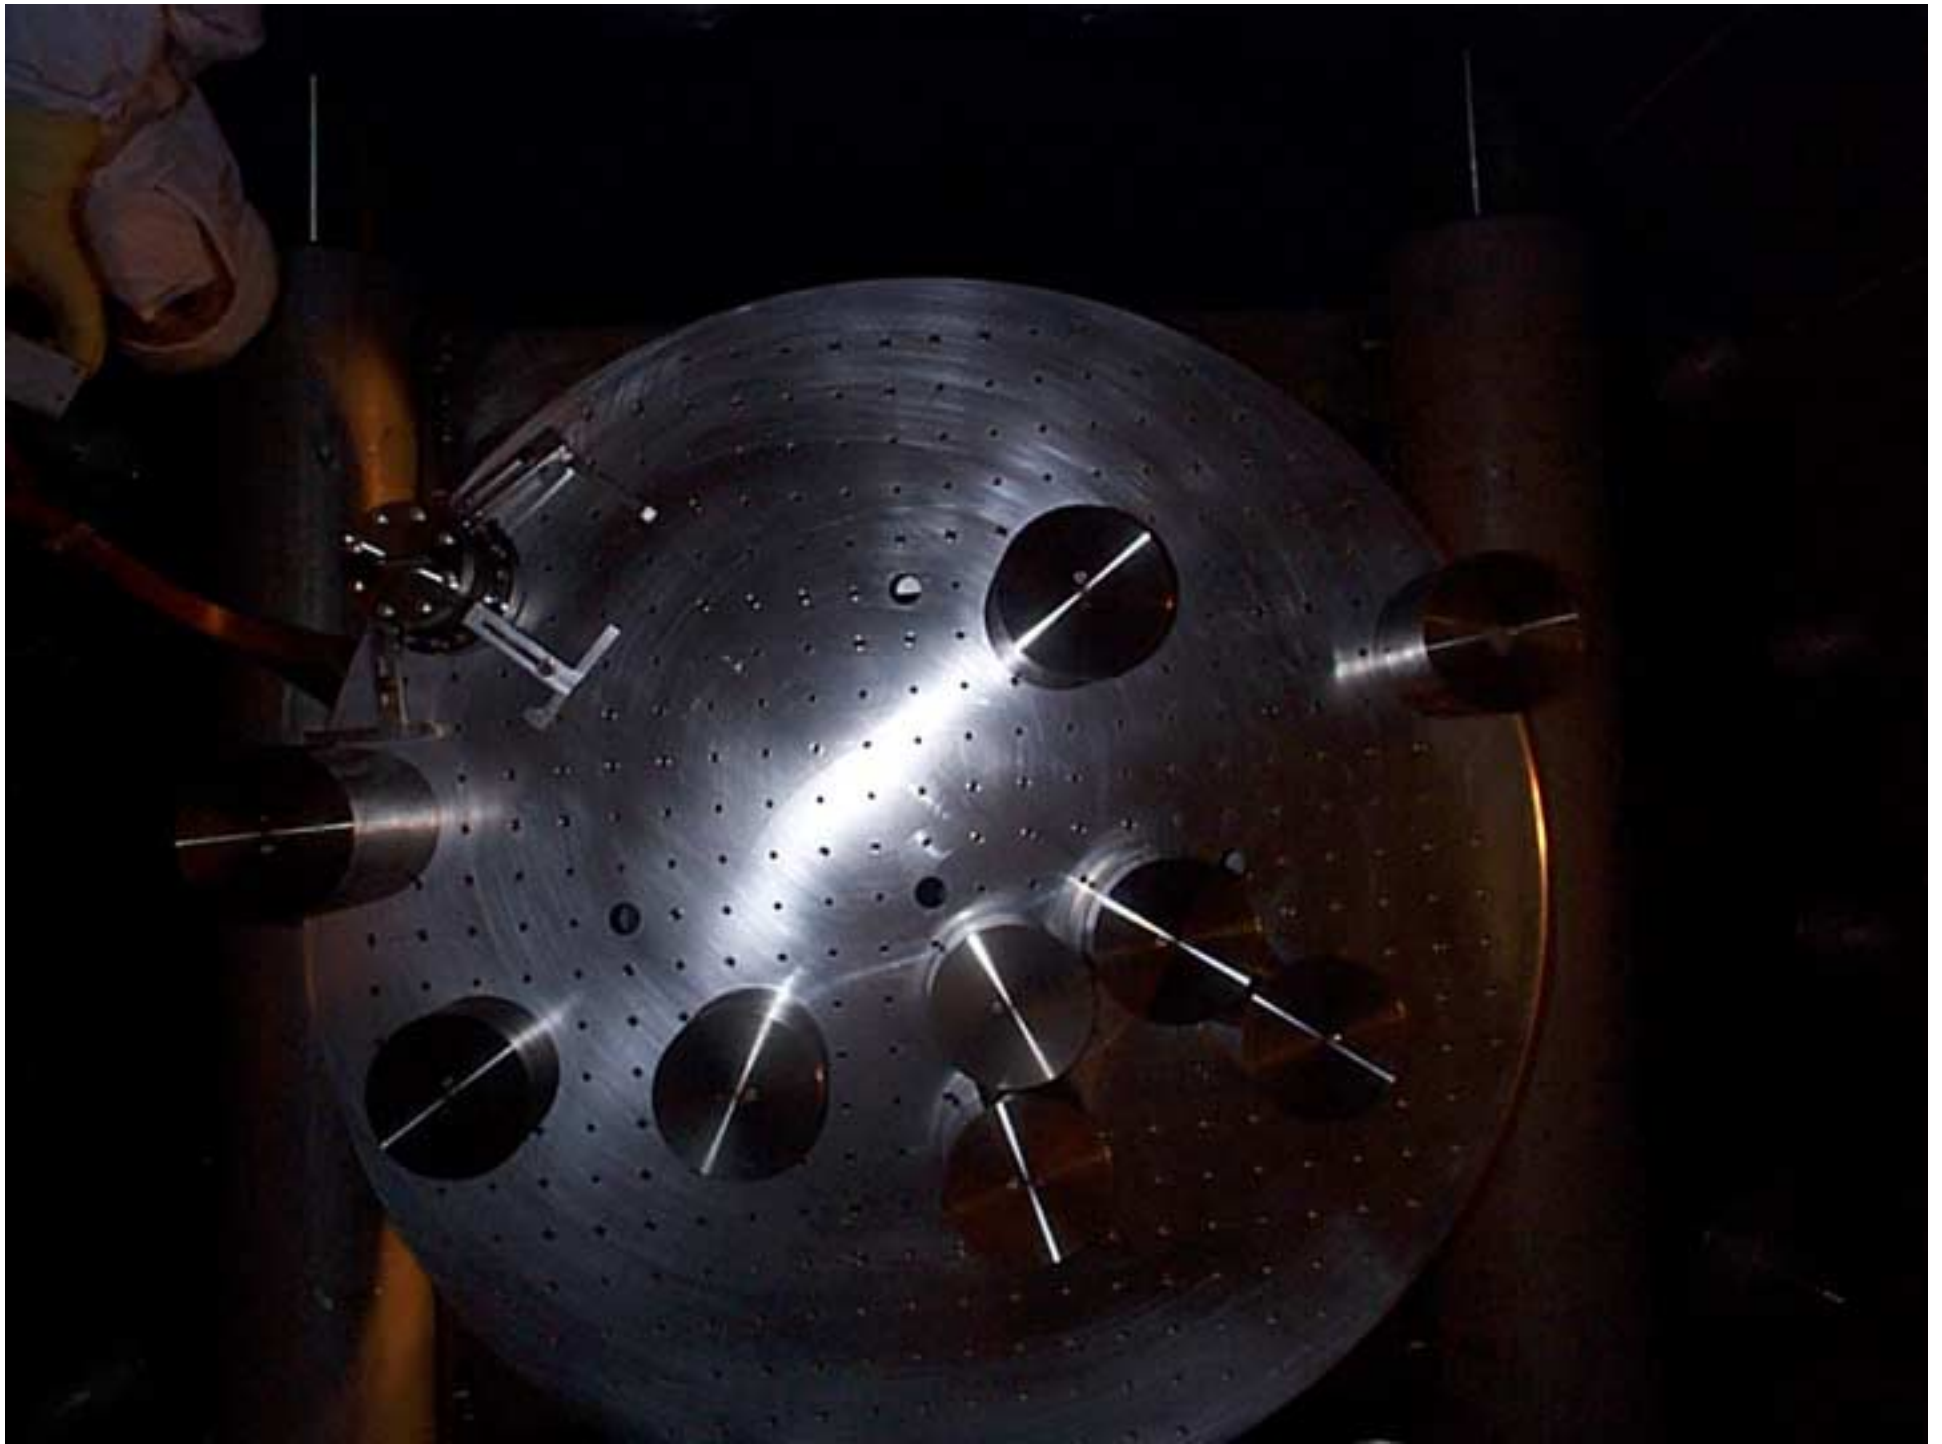

WBSC 9 Apr 14, 2000: 310. +X @ bottom

WBSC 9 Apr 14, 2000: 311. +X @ bottom

WBSC 9 Apr 14, 2000: 312. +X @ bottom

WBSC 9 Apr 14, 2000: 313. +X @ bottom

WBSC 9 Apr 14, 2000: 314. +X toward right

WBSC 9 Apr 14, 2000: 315. Looking towards +X

WBSC 9 Apr 14, 2000: 316. Looking towards +X

WBSC 9 Apr 14, 2000: 317. +X to left

WBSC 9 Apr 14, 2000: 322. SW stack, from S

WBSC 9 Apr 14, 2000: 323. SW stack, from S

WBSC 9 Apr 14, 2000: 324. SW stack, from S

WBSC 9 Apr 14, 2000: 325. SW table corner, from S

WBSC 9 Apr 14, 2000: 326. Cables @ downtube, from W

WBSC 9 Apr 14, 2000: 327. SW stack, from W

WBSC 9 Apr 14, 2000: 328. SW stack, from W

WBSC 9 Apr 14, 2000: 329. SW stack, from W