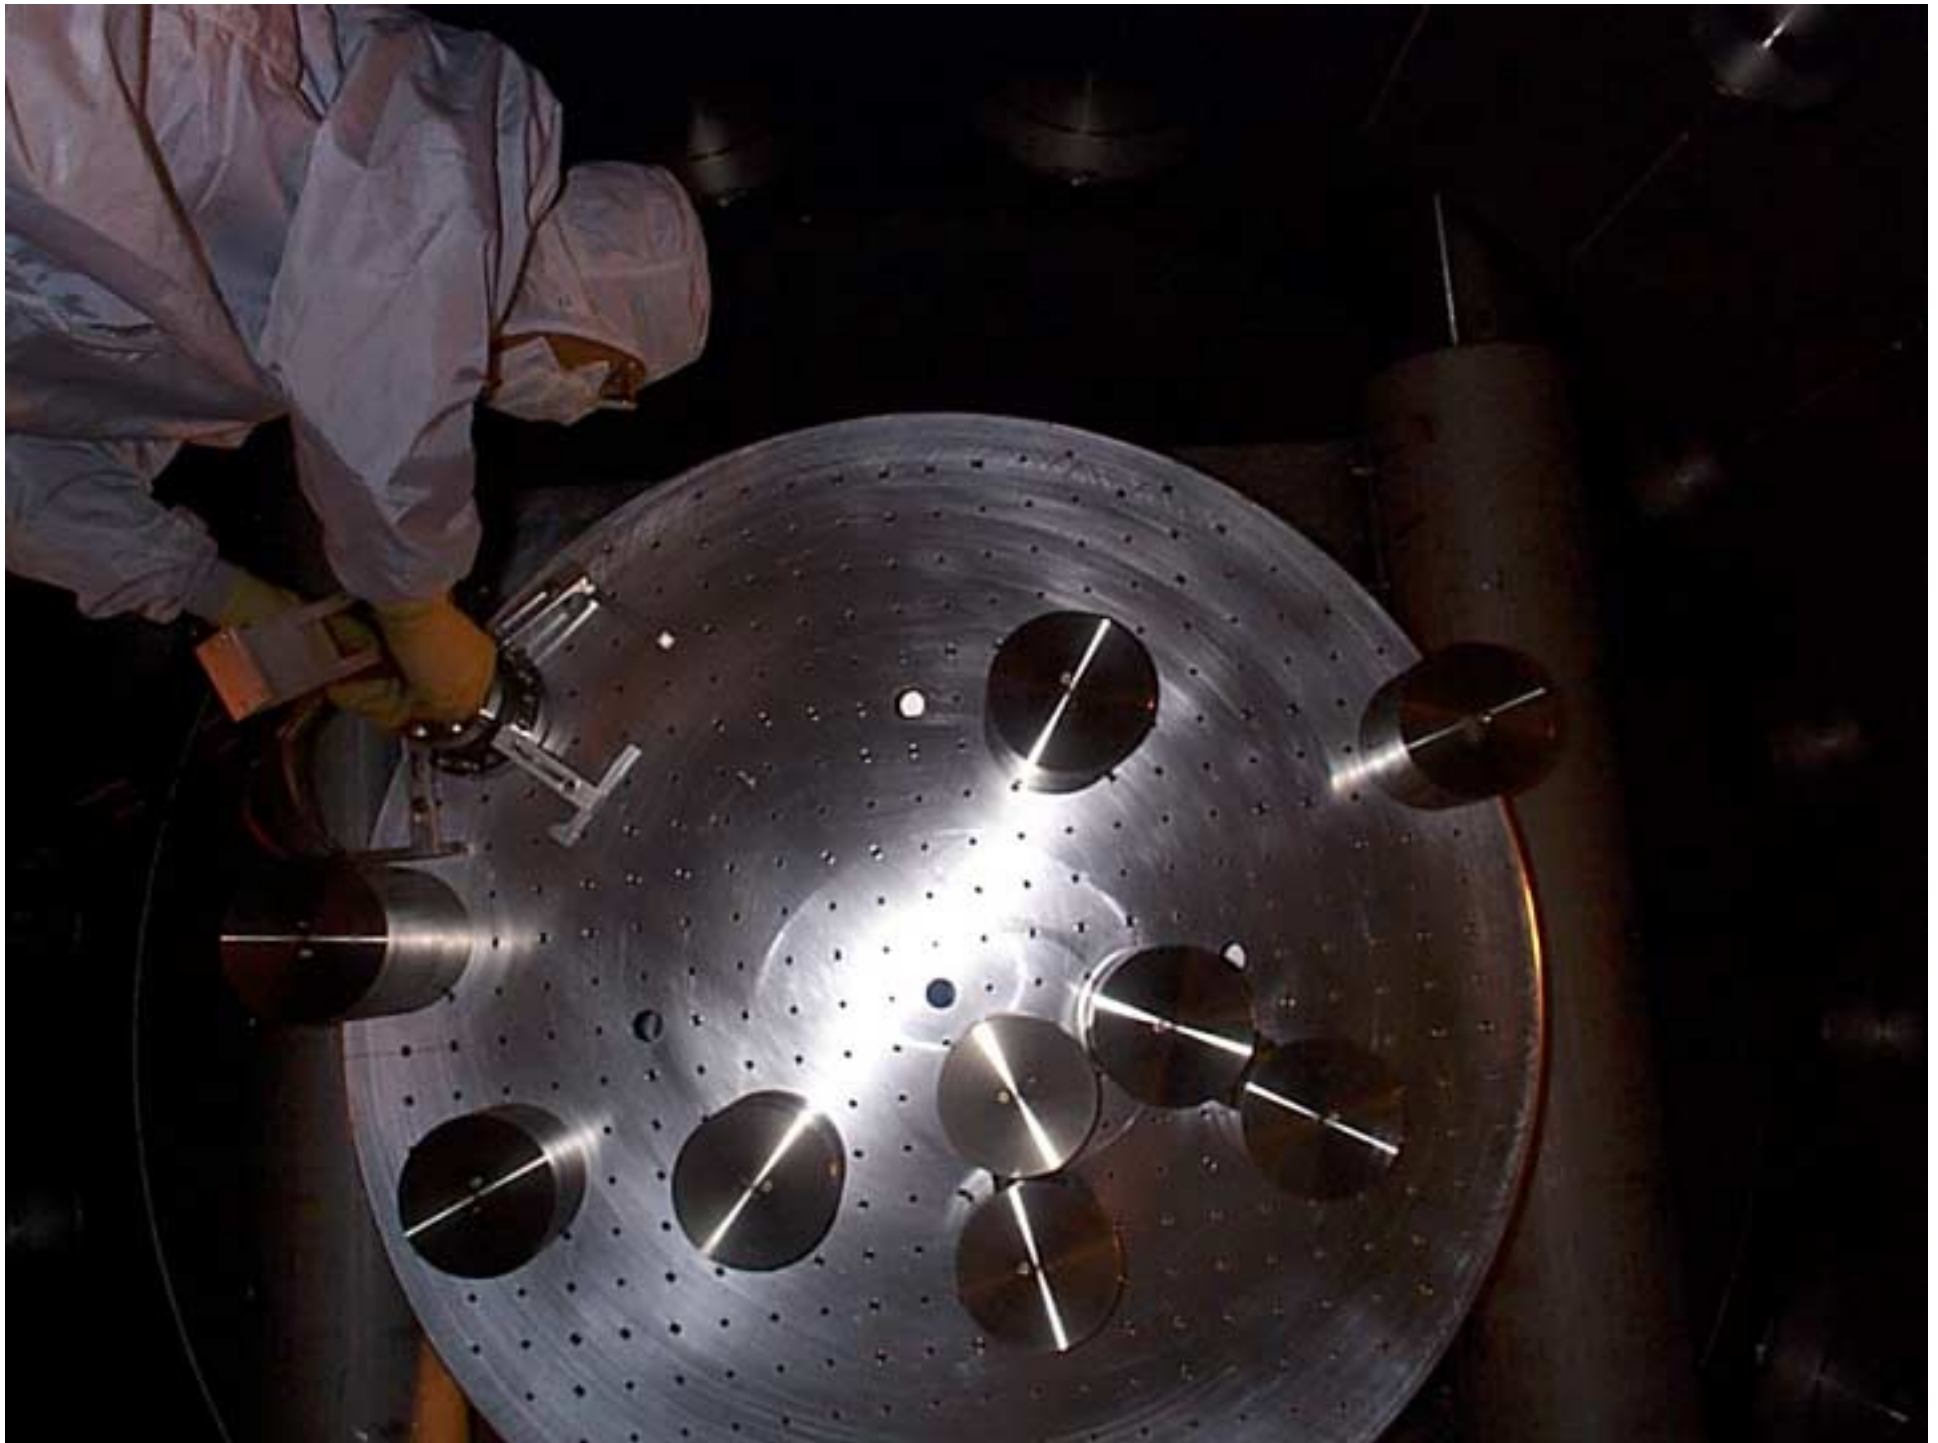

WBSC 9 Apr 14, 2000: 310. +X @ bottom

WBSC 9 Apr 14, 2000: 311. +X @ bottom

WBSC 9 Apr 14, 2000: 312. +X @ bottom

WBSC 9 Apr 14, 2000: 313. +X @ bottom

WBSC 9 Apr 14, 2000: 314. +X toward right

WBSC 9 Apr 14, 2000: 315. Looking towards +X

WBSC 9 Apr 14, 2000: 316. Looking towards +X

WBSC 9 Apr 14, 2000: 317. +X to left

WBSC 9 Apr 14, 2000: 322. SW stack, from S

WBSC 9 Apr 14, 2000: 323. SW stack, from S

WBSC 9 Apr 14, 2000: 324. SW stack, from S

WBSC 9 Apr 14, 2000: 325. SW table corner, from S

WBSC 9 Apr 14, 2000: 326. Cables @ downtube, from W

WBSC 9 Apr 14, 2000: 327. SW stack, from W

WBSC 9 Apr 14, 2000: 328. SW stack, from W

WBSC 9 Apr 14, 2000: 329. SW stack, from W