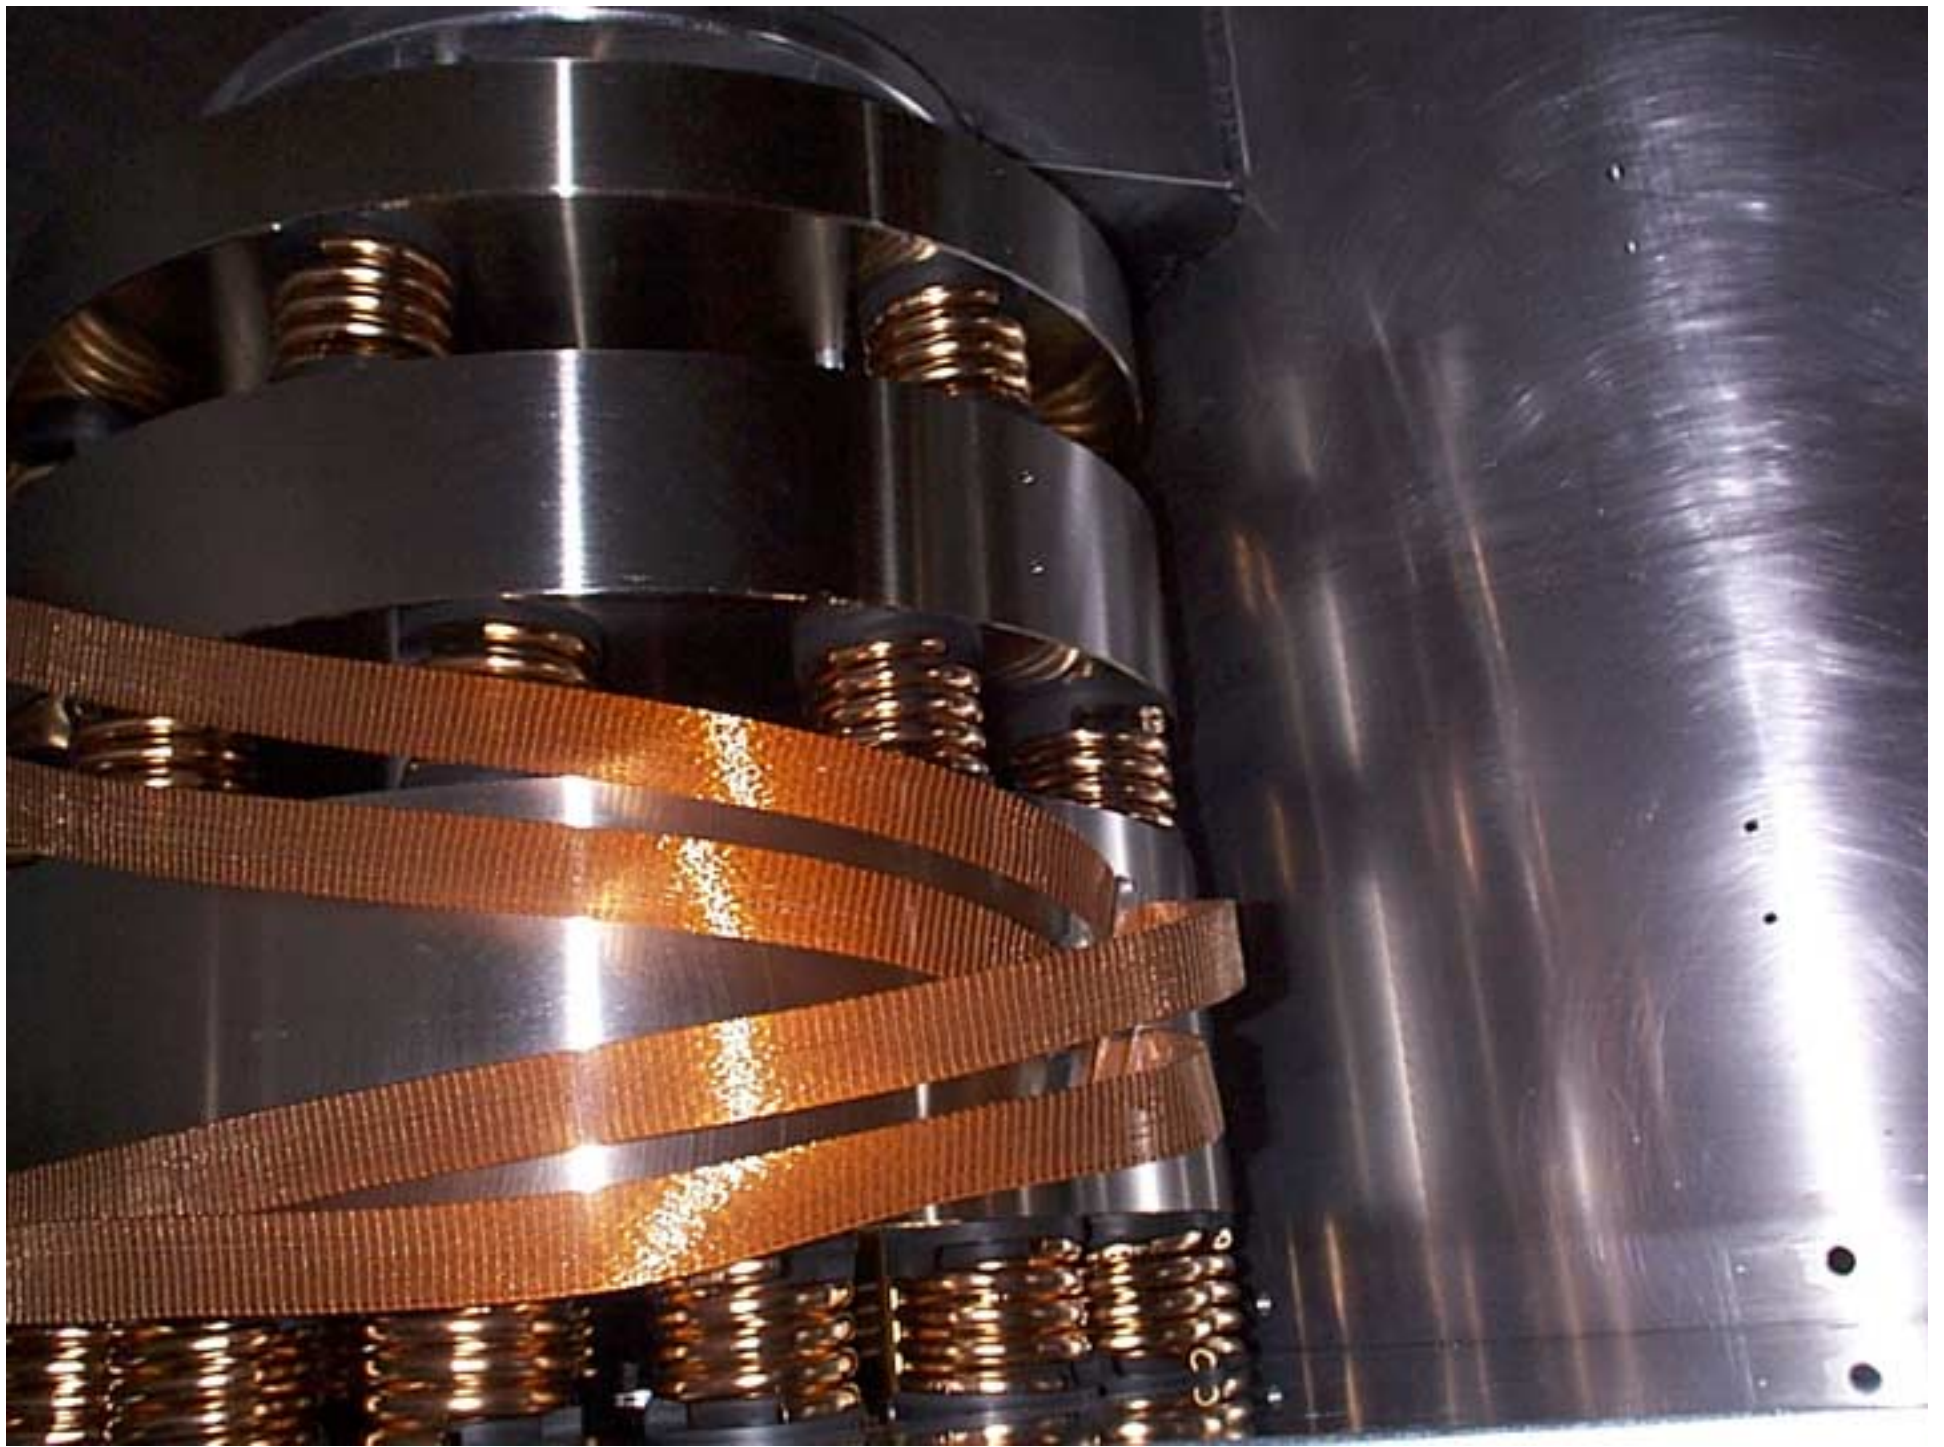

WBSC 9 Apr 14, 2000: 316. Looking towards +X

WBSC 9 Apr 14, 2000: 317. +X to left

WBSC 9 Apr 14, 2000: 322. SW stack, from S

WBSC 9 Apr 14, 2000: 323. SW stack, from S

WBSC 9 Apr 14, 2000: 324. SW stack, from S