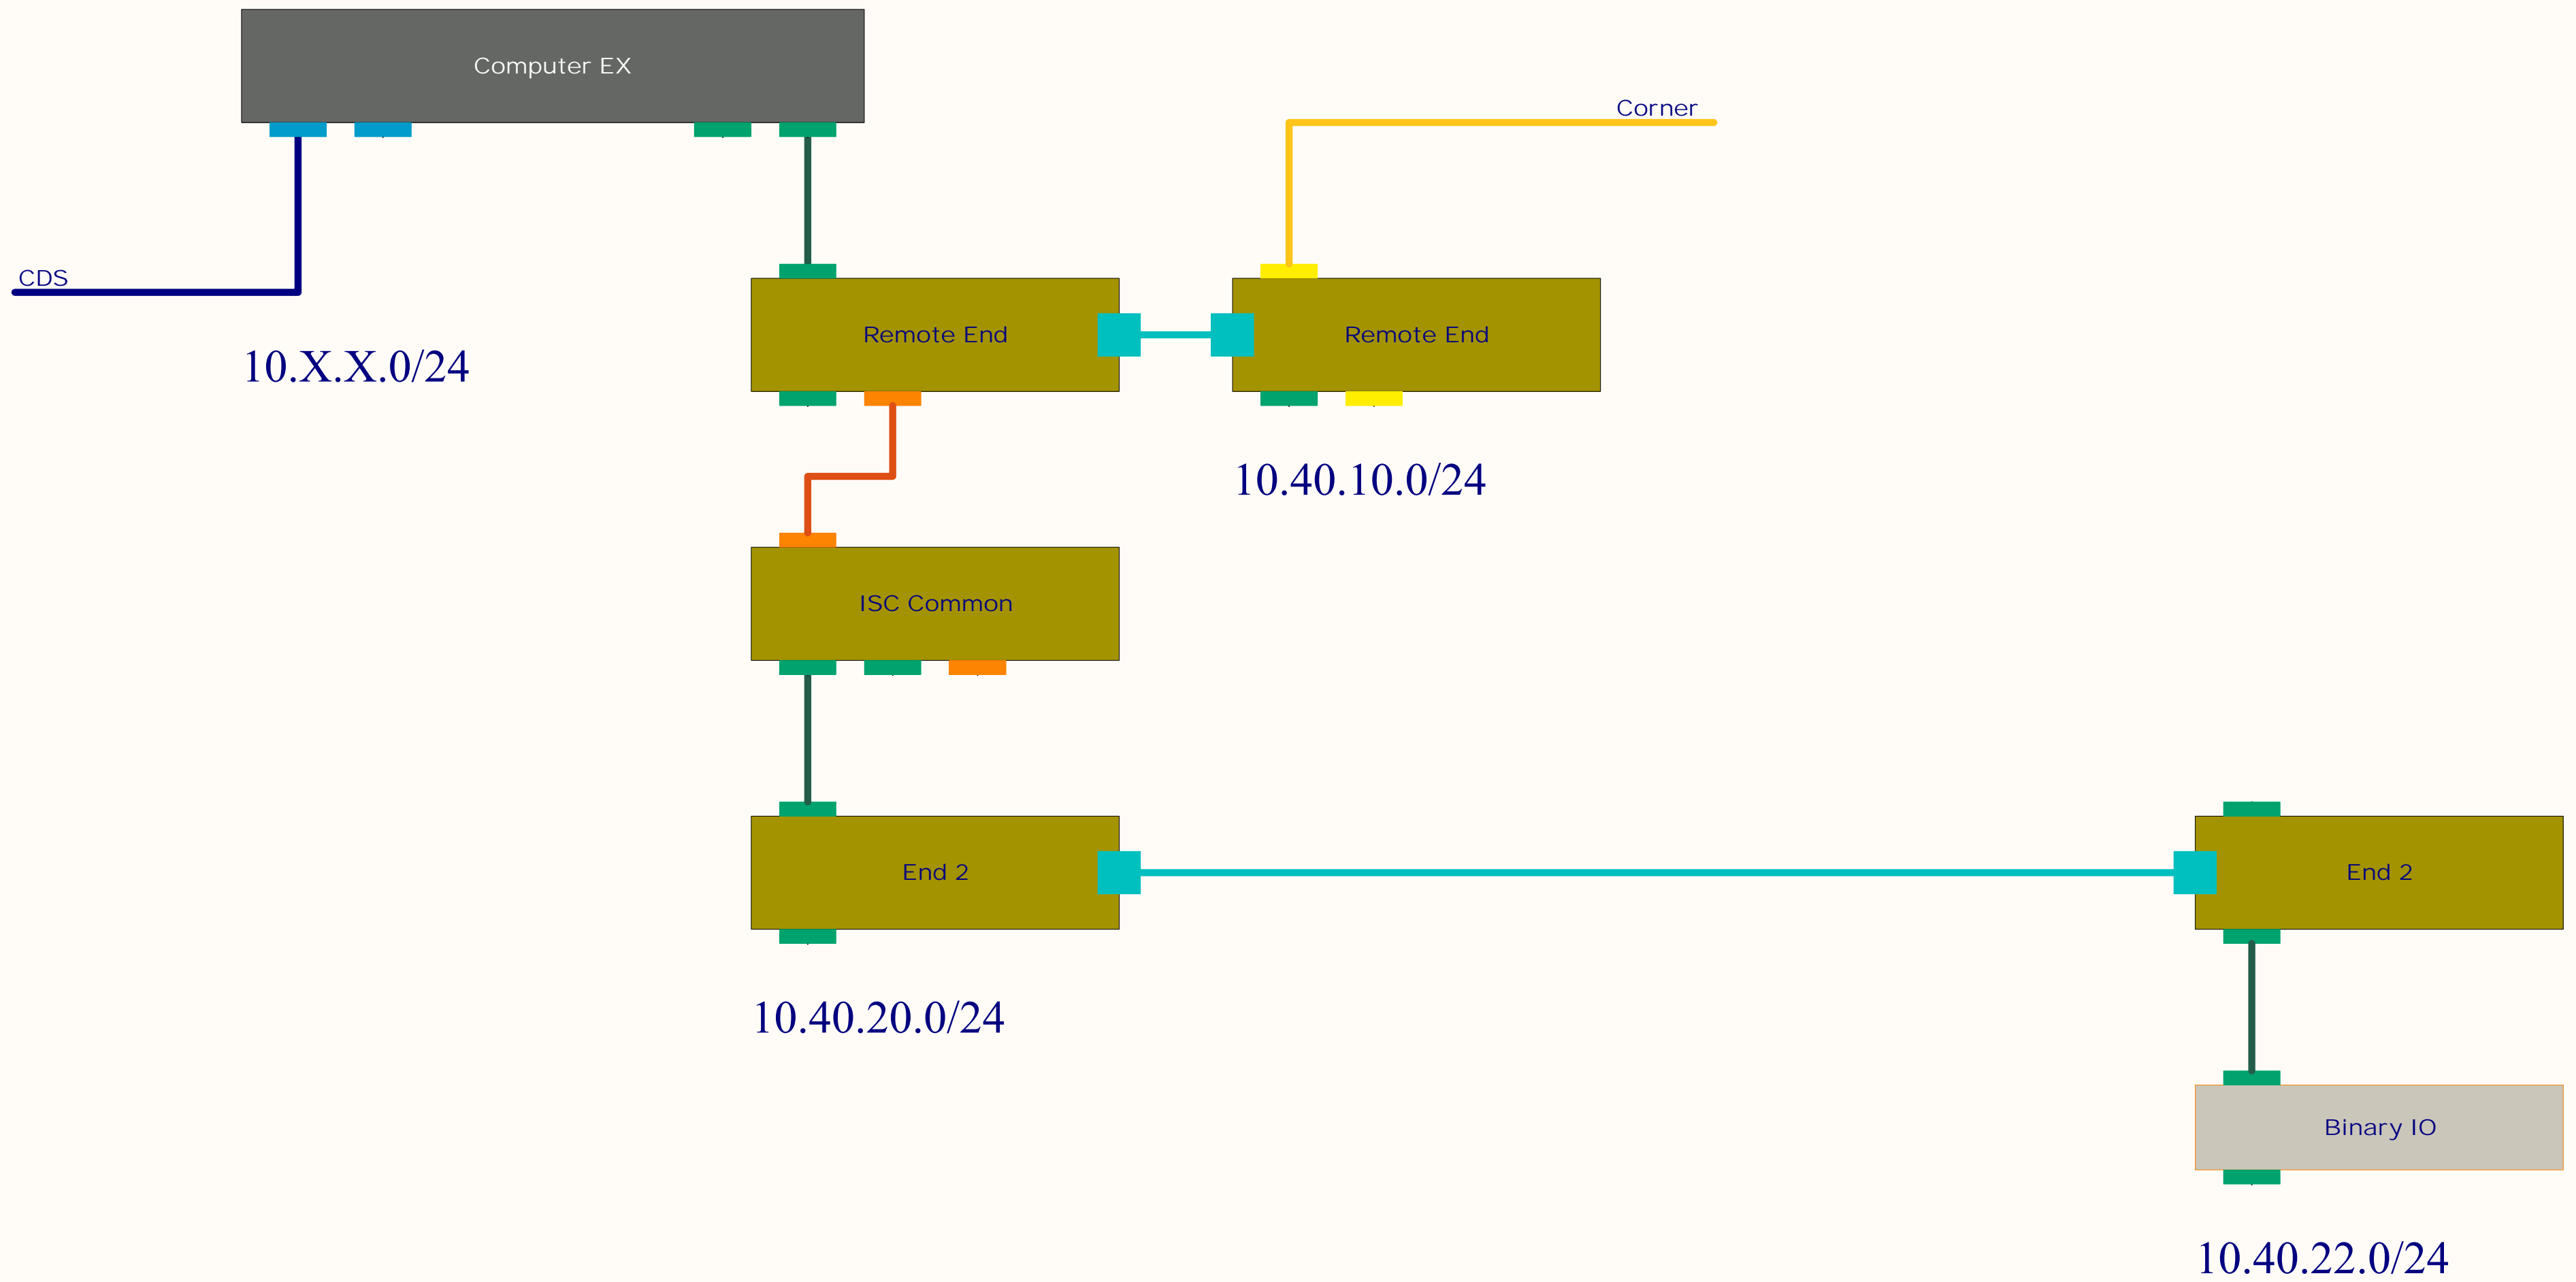

- CAT5 CDS Slow Controls Network
- CAT5 EtherCAT Real-time Network
- SM EtherCAT Real-time Network
- MM EtherCAT Real-time Network
- Network Bridge

Title			<b>EtherCAT Network: H1 Corner</b>		
Size	Number	Revision			
C	D1102294	2			
Date:	1/22/2017	Sheet 1 of 9			
File:	C:\Users\d...EtherCATNetwork1.SchDoc	Drawn By: Daniel Sigg			

- CAT5 CDS Slow Controls Network
- CAT5 EtherCAT Real-time Network
- SM EtherCAT Real-time Network
- MM EtherCAT Real-time Network
- Network Bridge

Title			<b>EtherCAT Network: HI EX</b>
Size	Number	Revision	
C	D1102294	2	
Date:	1/22/2017	Sheet 2 of 9	
File:	C:\Users\d...EtherCATNetwork2.SchDoc	Drawn By: Daniel Sigg	

- CAT5 CDS Slow Controls Network
- CAT5 EtherCAT Real-time Network
- SM EtherCAT Real-time Network
- MM EtherCAT Real-time Network
- Network Bridge

Title			<b>EtherCAT Network: H2 Corner</b>		
Size	Number	Revision			
C	D1102294	2			
Date:	1/22/2017	Sheet 4 of 9			
File:	C:\Users\d...EtherCATNetwork4.SchDoc	Drawn By: Daniel Sigg			