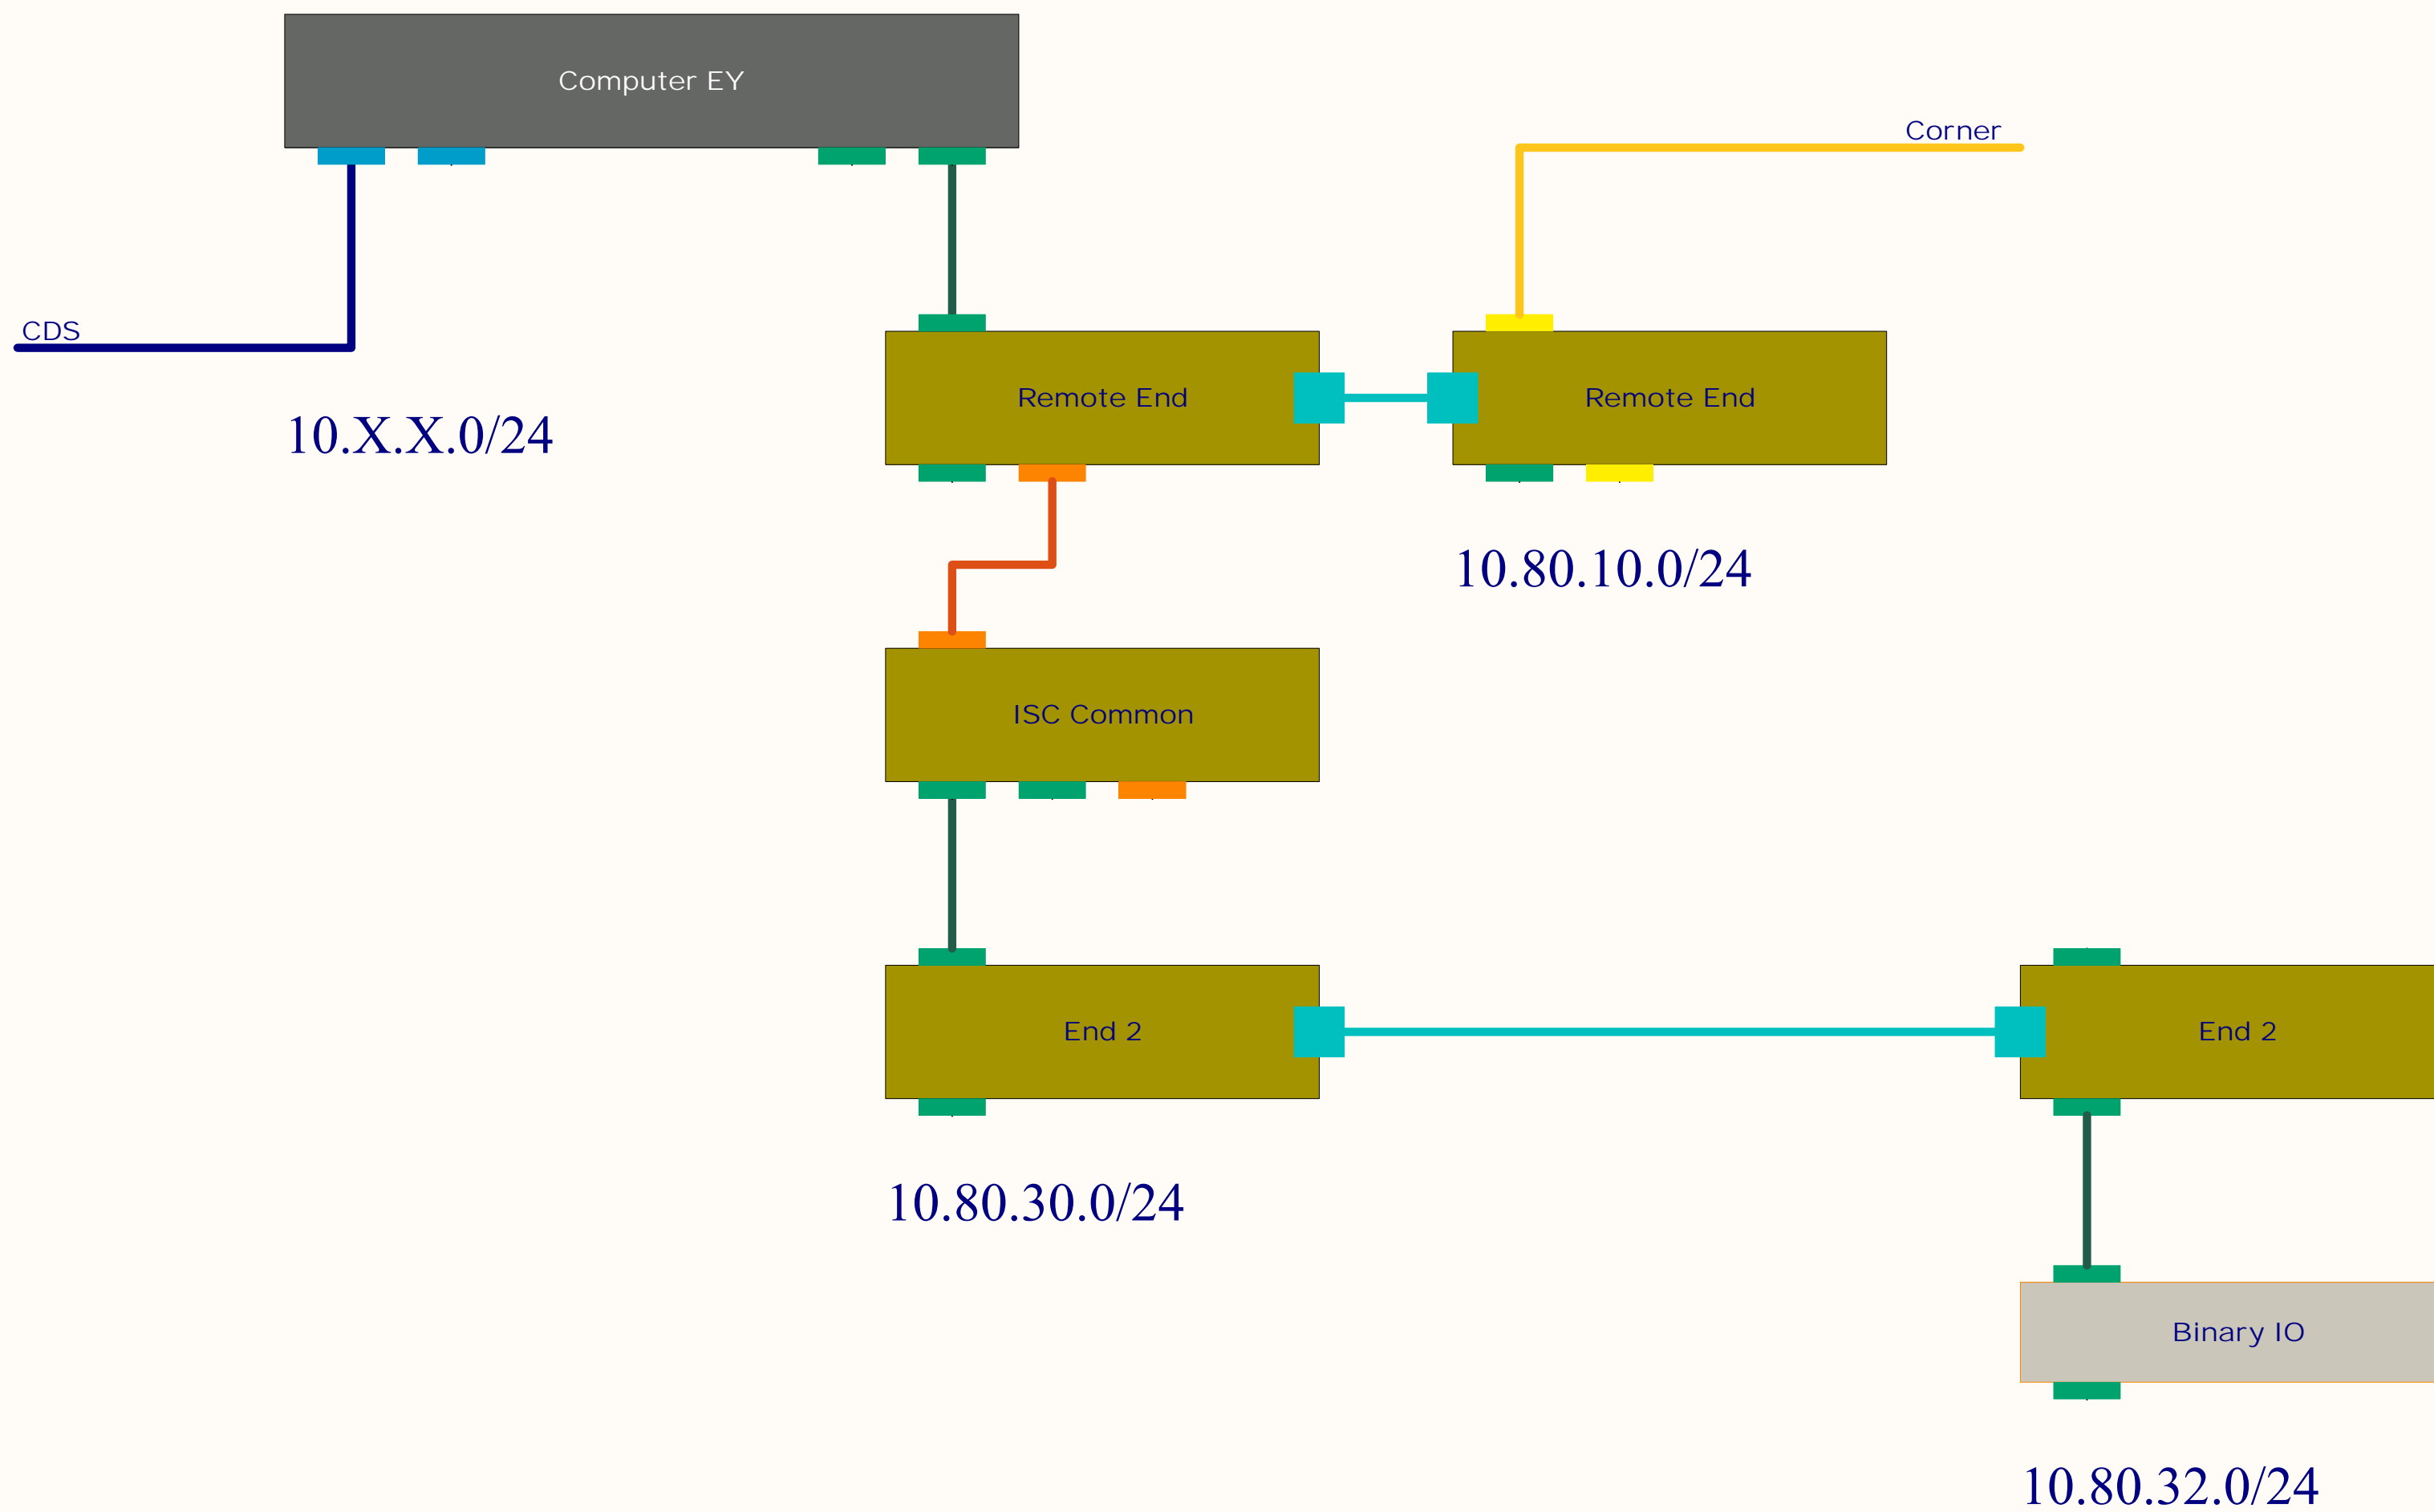

- CAT5 CDS Slow Controls Network
- CAT5 EtherCAT Real-time Network
- SM EtherCAT Real-time Network
- MM EtherCAT Real-time Network
- Network Bridge

Title			EtherCAT Network: H2 EY
Size	Number	Revision	
C	D1102294	2	
Date:	1/22/2017	Sheet 6 of 9	
File:	C:\Users\d...EtherCATNetwork6.SchDoc	Drawn By: Daniel Sigg