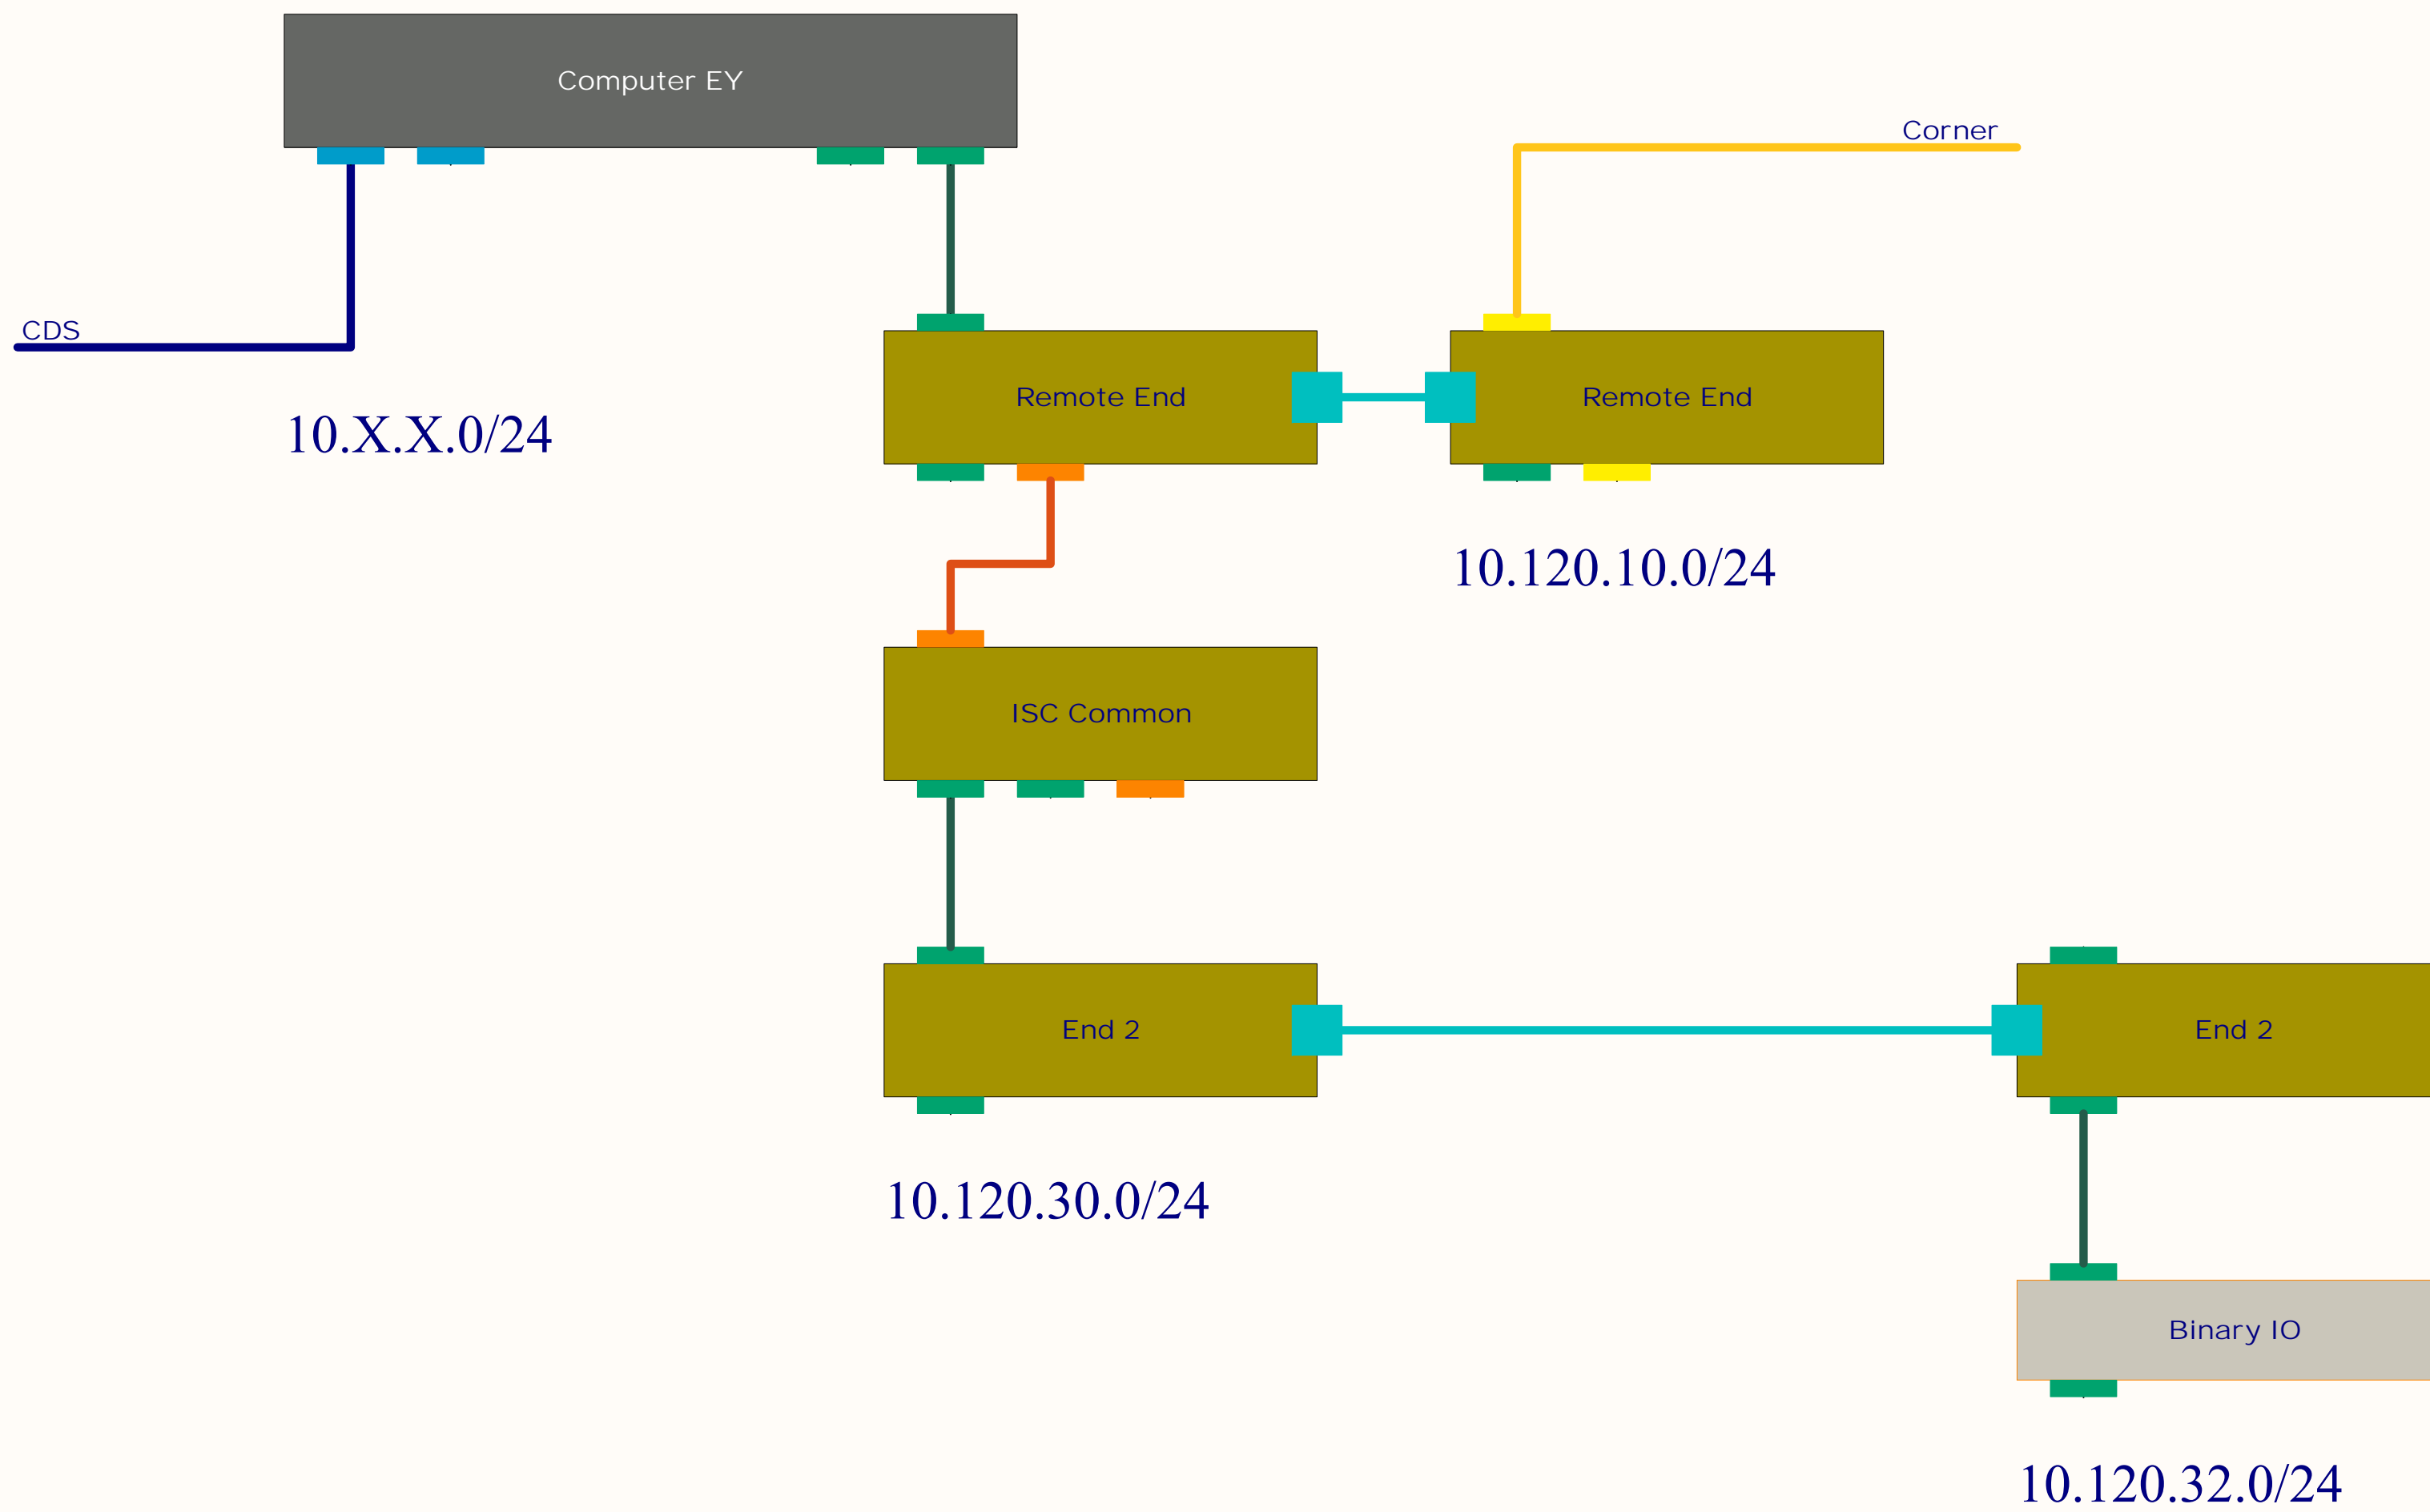

10.X.X.0/24

10.120.11.0/24

10.120.14.0/24

10.120.12.0/24

10.120.13.0/24

10.120.15.0/24

10.120.10.0/24

- CAT5 CDS Slow Controls Network
- CAT5 EtherCAT Real-time Network
- SM EtherCAT Real-time Network
- MM EtherCAT Real-time Network
- Network Bridge

Title			<b>EtherCAT Network: L1 Corner</b>		
Size	Number	Revision			
C	D1102294	2			
Date:	1/22/2017	Sheet 1 of 9			
File:	C:\Users\d...EtherCATNetwork7.SchDoc	Drawn By: Daniel Sigg			

- CAT5 CDS Slow Controls Network
- CAT5 EtherCAT Real-time Network
- SM EtherCAT Real-time Network
- MM EtherCAT Real-time Network
- Network Bridge

Title			<b>EtherCAT Network: L1 EX</b>
Size	Number	Revision	
C	D1102294	2	
Date:	1/22/2017	Sheet 8 of 9	
File:	C:\Users\d...EtherCATNetwork8.SchDoc	Drawn By: Daniel Sigg	

Title			<b>EtherCAT Network: L1 EY</b>
Size	Number	Revision	
C	D1102294	2	
Date:	1/22/2017	Sheet 9 of 9	
File:	C:\Users\d...EtherCATNetwork9.SchDoc	Drawn By: Daniel Sigg	