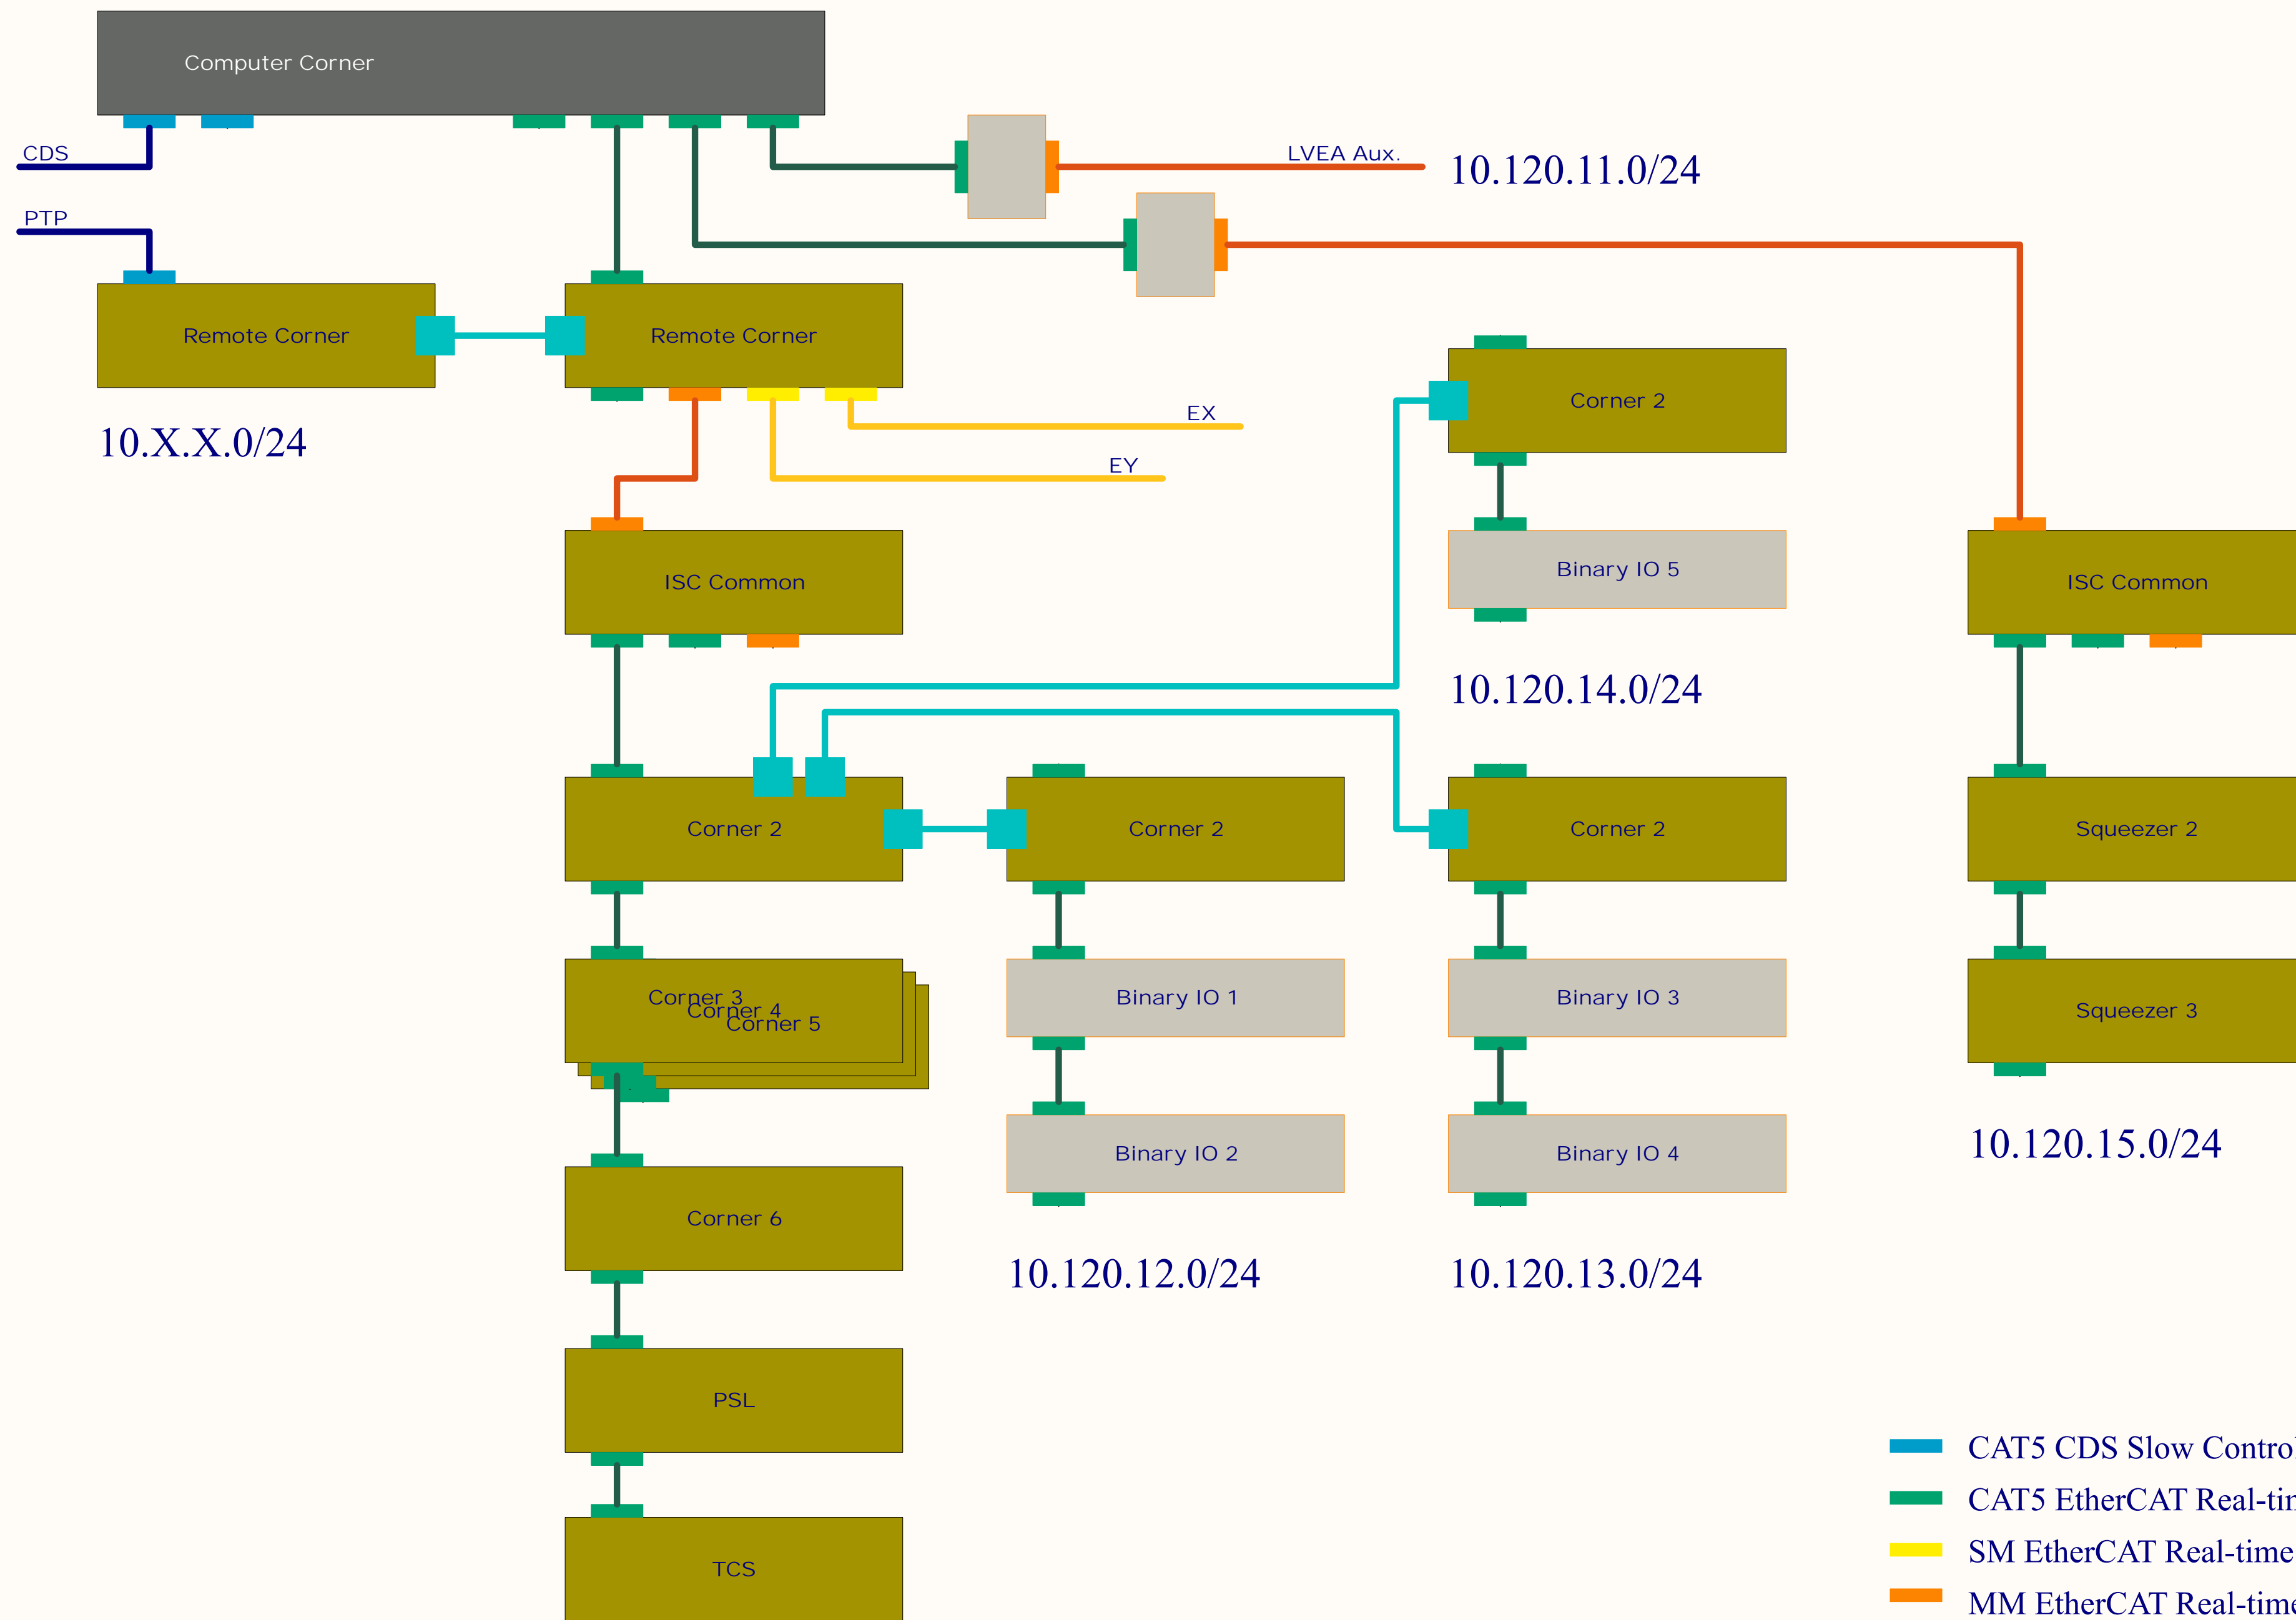

- CAT5 CDS Slow Controls Network
- CAT5 EtherCAT Real-time Network
- SM EtherCAT Real-time Network
- MM EtherCAT Real-time Network
- Network Bridge

Title			<b>EtherCAT Network: H2 Corner</b>		
Size	Number	Revision			
C	D1102294	2			
Date:	1/22/2017	Sheet 4 of 9			
File:	C:\Users\d...EtherCATNetwork4.SchDoc	Drawn By: Daniel Sigg			

- CAT5 CDS Slow Controls Network
- CAT5 EtherCAT Real-time Network
- SM EtherCAT Real-time Network
- MM EtherCAT Real-time Network
- Network Bridge

Title			<b>EtherCAT Network: H2 EX</b>		
Size	Number	Revision			
C	D1102294	2			
Date:	1/22/2017	Sheet 5 of 9			
File:	C:\Users\d...EtherCATNetwork5.SchDoc	Drawn By: Daniel Sigg			

- CAT5 CDS Slow Controls Network
- CAT5 EtherCAT Real-time Network
- SM EtherCAT Real-time Network
- MM EtherCAT Real-time Network
- Network Bridge

Title			<b>EtherCAT Network: H2 EY</b>
Size	Number	Revision	
C	D1102294	2	
Date:	1/22/2017	Sheet 6 of 9	
File:	C:\Users\d...EtherCATNetwork6.SchDoc	Drawn By: Daniel Sigg	

10.X.X.0/24

10.120.11.0/24

10.120.14.0/24

10.120.12.0/24

10.120.13.0/24

10.120.15.0/24

10.120.10.0/24

- CAT5 CDS Slow Controls Network
- CAT5 EtherCAT Real-time Network
- SM EtherCAT Real-time Network
- MM EtherCAT Real-time Network
- Network Bridge