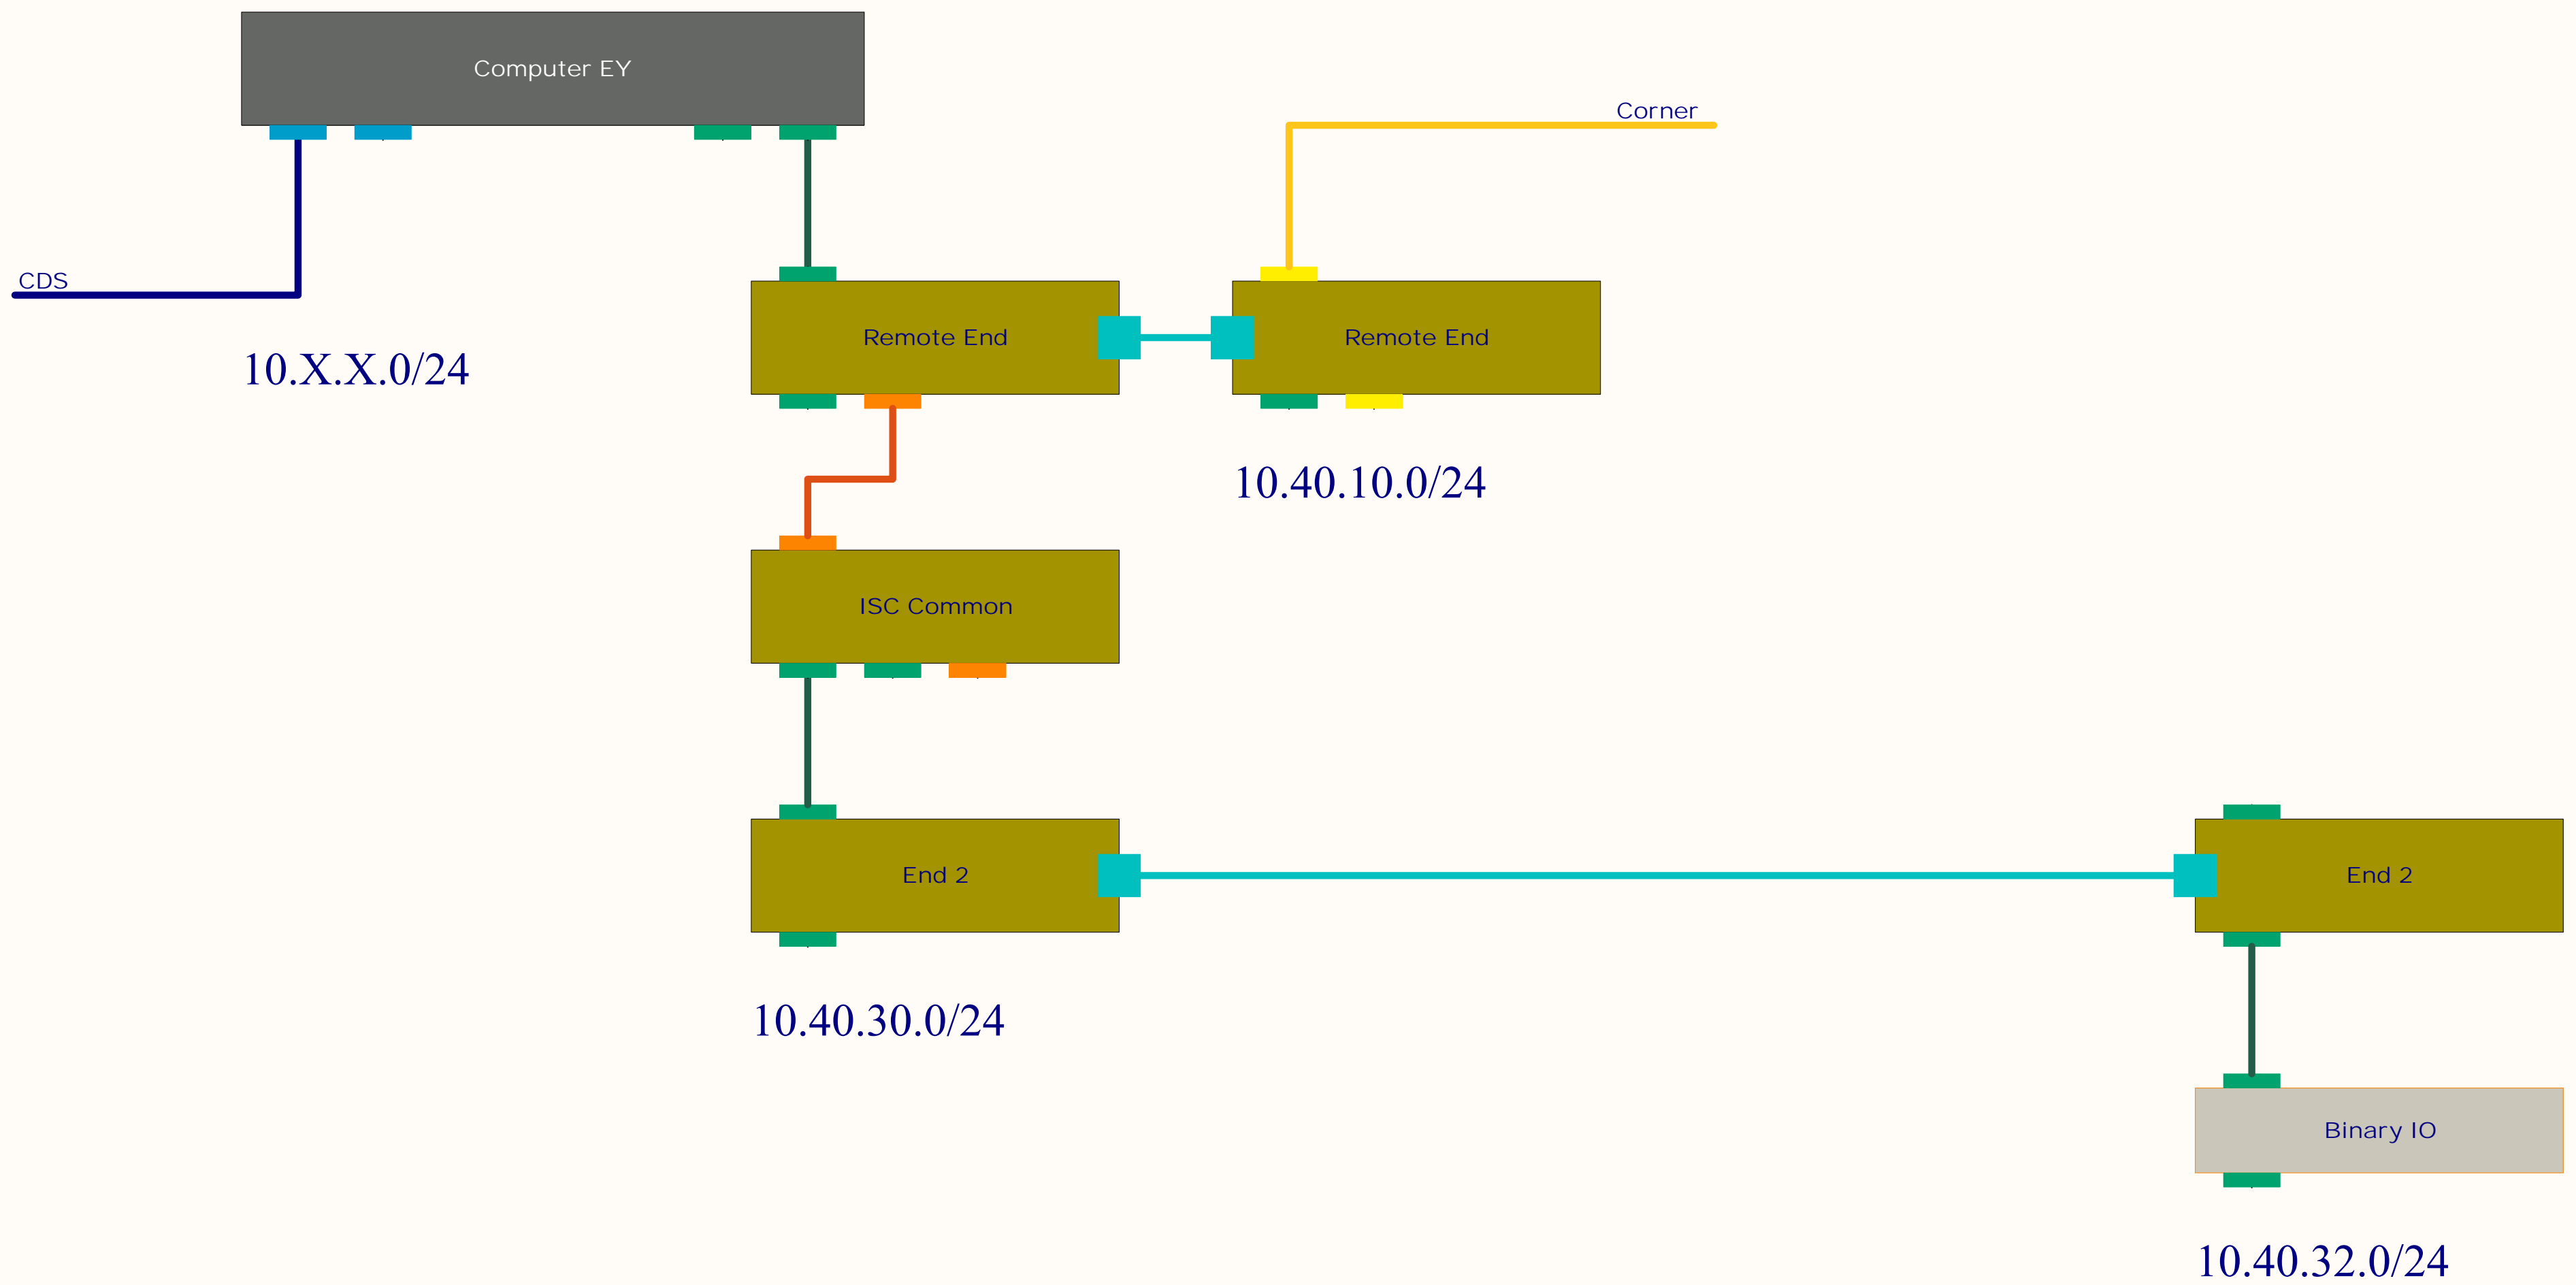

- CAT5 CDS Slow Controls Network
- CAT5 EtherCAT Real-time Network
- SM EtherCAT Real-time Network
- MM EtherCAT Real-time Network
- Network Bridge

Title			<b>EtherCAT Network: H1 Corner</b>		
Size	Number	Revision			
C	D1102294	2			
Date:	1/22/2017	Sheet 1 of 9			
File:	C:\Users\d...EtherCATNetwork1.SchDoc	Drawn By: Daniel Sigg			

- CAT5 CDS Slow Controls Network
- CAT5 EtherCAT Real-time Network
- SM EtherCAT Real-time Network
- MM EtherCAT Real-time Network
- Network Bridge

Title			<b>EtherCAT Network: HI EX</b>
Size	Number	Revision	
C	D1102294	2	
Date:	1/22/2017	Sheet 2 of 9	
File:	C:\Users\d...EtherCATNetwork2.SchDoc	Drawn By: Daniel Sigg	

- CAT5 CDS Slow Controls Network
- CAT5 EtherCAT Real-time Network
- SM EtherCAT Real-time Network
- MM EtherCAT Real-time Network
- Network Bridge

Title			<b>EtherCAT Network: H2 Corner</b>		
Size	Number	Revision			
C	D1102294	2			
Date:	1/22/2017	Sheet 4 of 9			
File:	C:\Users\d...EtherCATNetwork4.SchDoc	Drawn By: Daniel Sigg			