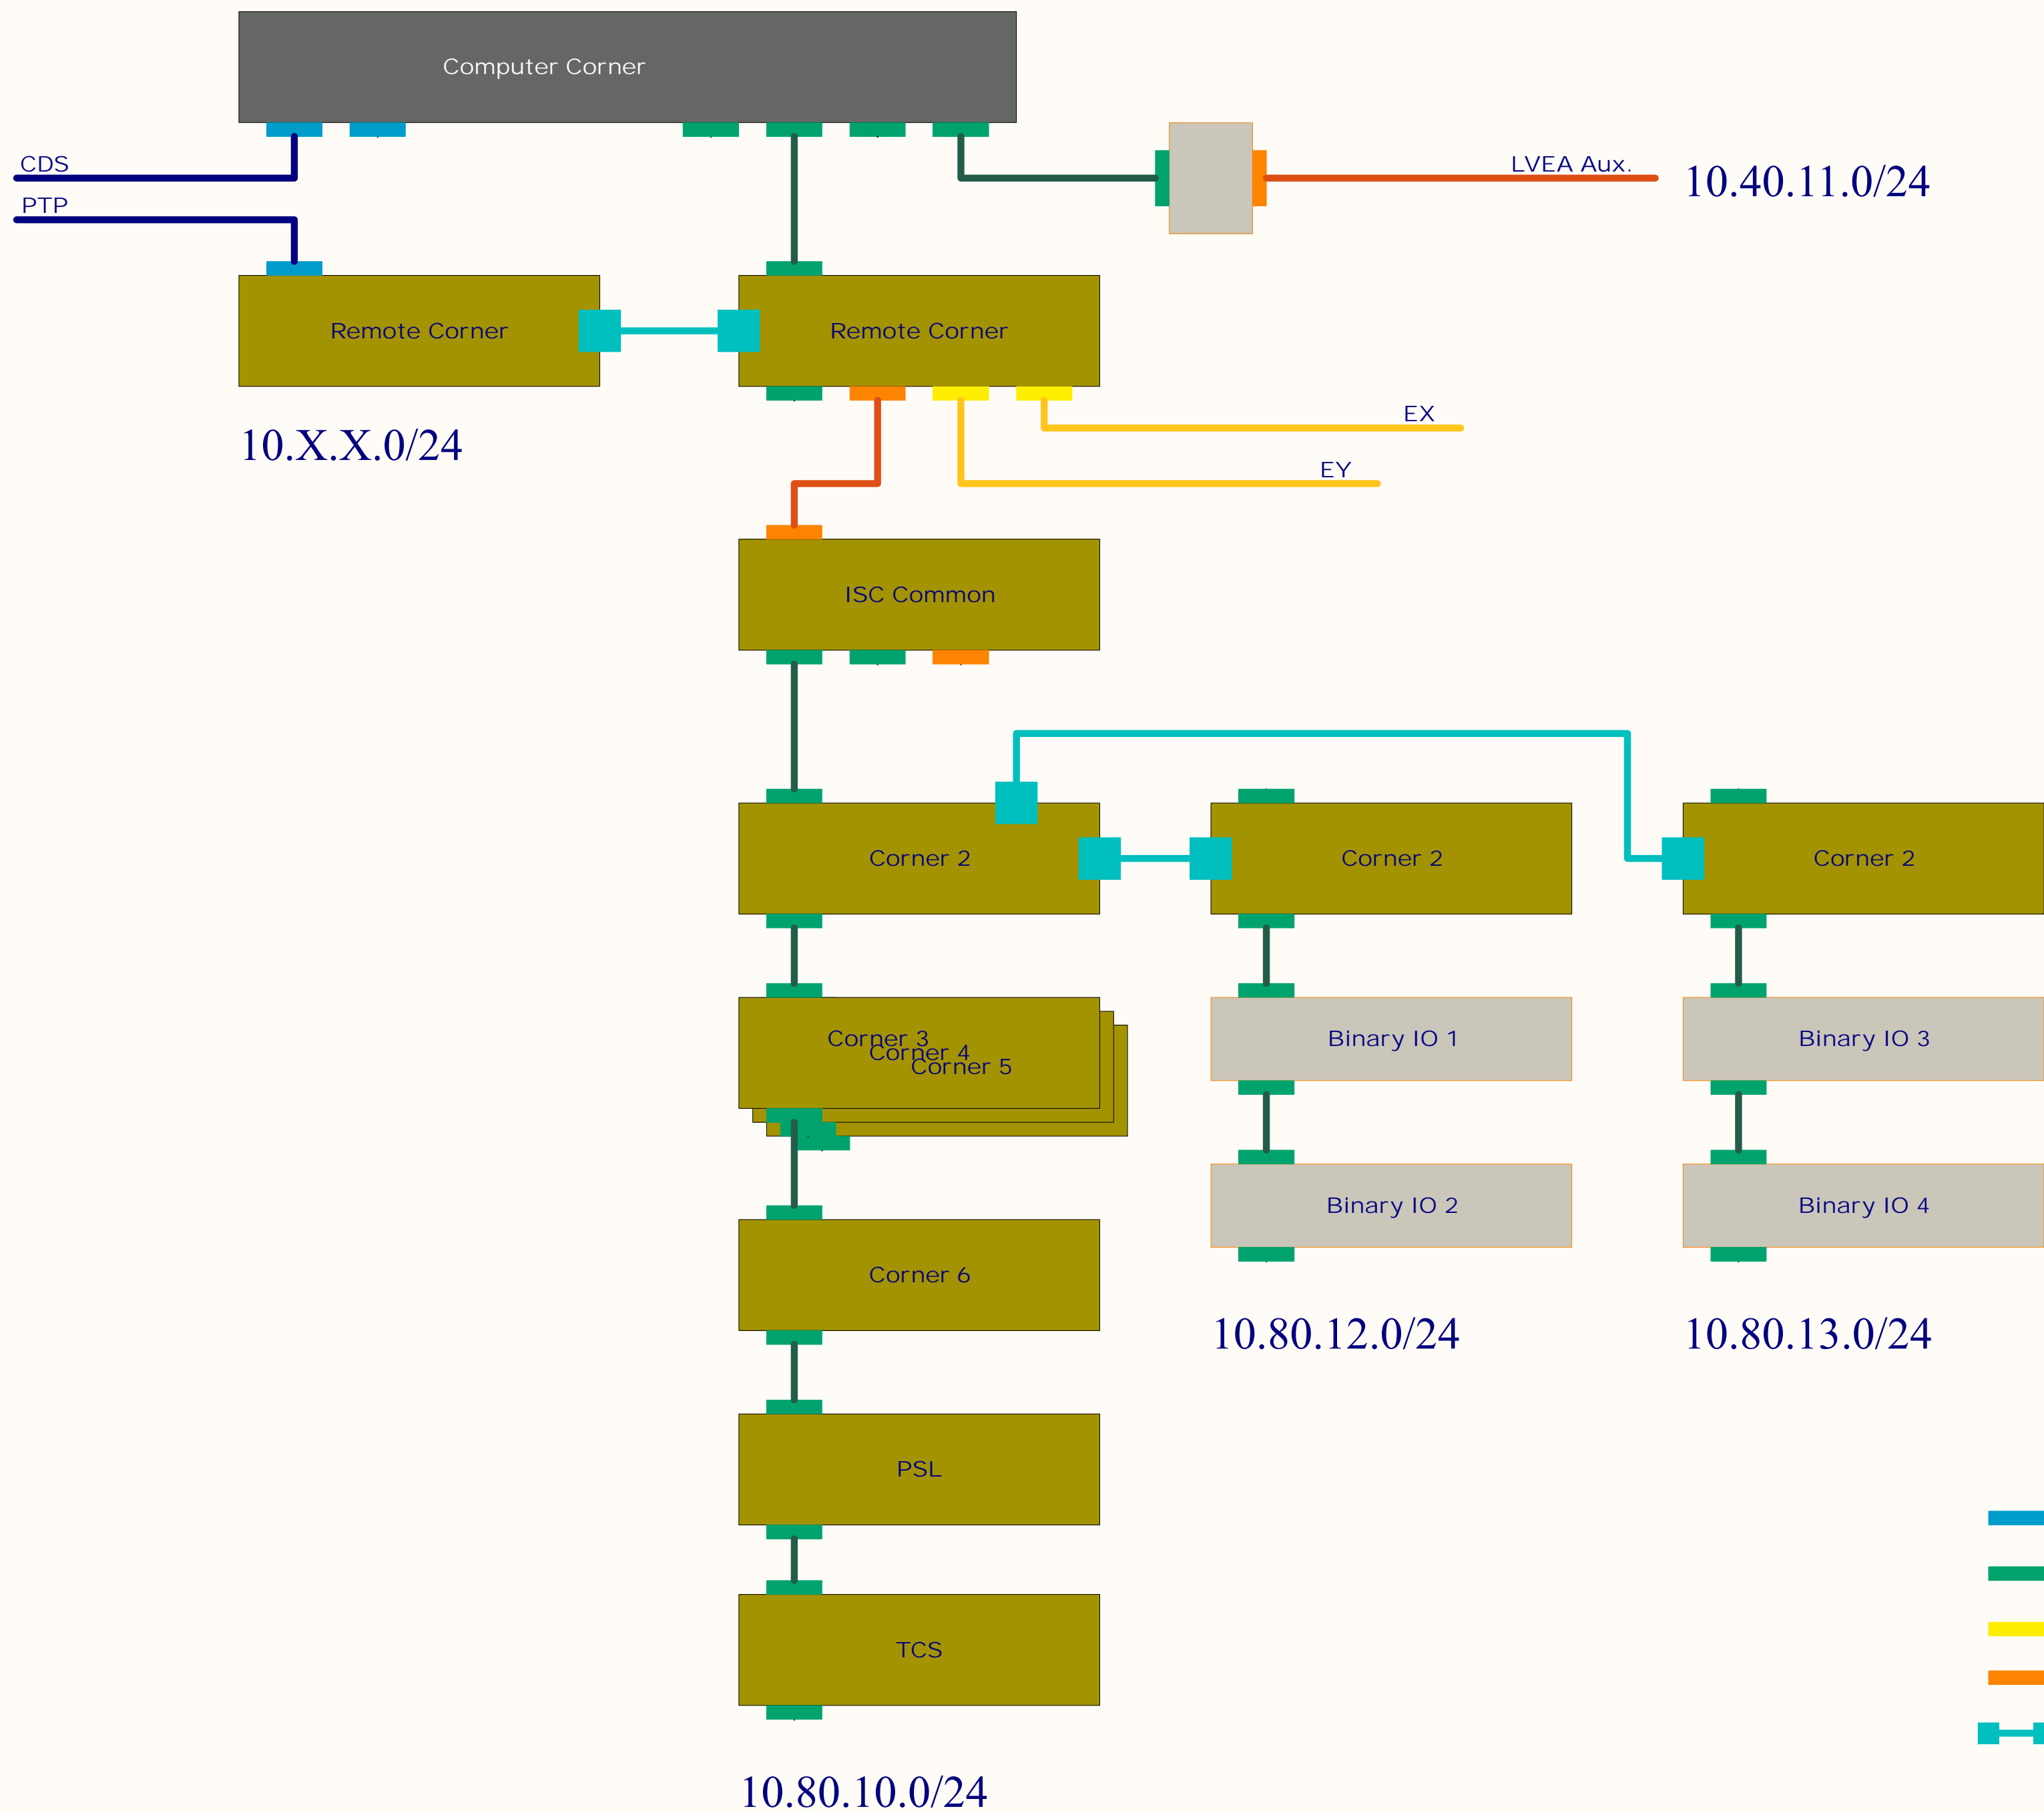

- CAT5 CDS Slow Controls Network
- CAT5 EtherCAT Real-time Network
- SM EtherCAT Real-time Network
- MM EtherCAT Real-time Network
- Network Bridge

Title			<b>EtherCAT Network: H1 Corner</b>		
Size	Number	Revision			
C	D1102294	2			
Date:	1/22/2017	Sheet 1 of 9			
File:	C:\Users\d...EtherCATNetwork1.SchDoc	Drawn By: Daniel Sigg			

- CAT5 CDS Slow Controls Network
- CAT5 EtherCAT Real-time Network
- SM EtherCAT Real-time Network
- MM EtherCAT Real-time Network
- Network Bridge

Title			<b>EtherCAT Network: HI EX</b>
Size	Number	Revision	
C	D1102294	2	
Date:	1/22/2017	Sheet 2 of 9	
File:	C:\Users\d...EtherCATNetwork2.SchDoc	Drawn By: Daniel Sigg	

- CAT5 CDS Slow Controls Network
- CAT5 EtherCAT Real-time Network
- SM EtherCAT Real-time Network
- MM EtherCAT Real-time Network
- Network Bridge

Title			<b>EtherCAT Network: HI EY</b>		
Size	Number	Revision			
C	D1102294	2			
Date:	1/22/2017	Sheet 3 of 9			
File:	C:\Users\d...EtherCATNetwork3.SchDoc	Drawn By: Daniel Sigg			

- CAT5 CDS Slow Controls Network
- CAT5 EtherCAT Real-time Network
- SM EtherCAT Real-time Network
- MM EtherCAT Real-time Network
- Network Bridge

Title			<b>EtherCAT Network: H2 Corner</b>		
Size	Number	Revision			
C	D1102294	2			
Date:	1/22/2017	Sheet 4 of 9			
File:	C:\Users\d...EtherCATNetwork4.SchDoc	Drawn By: Daniel Sigg			