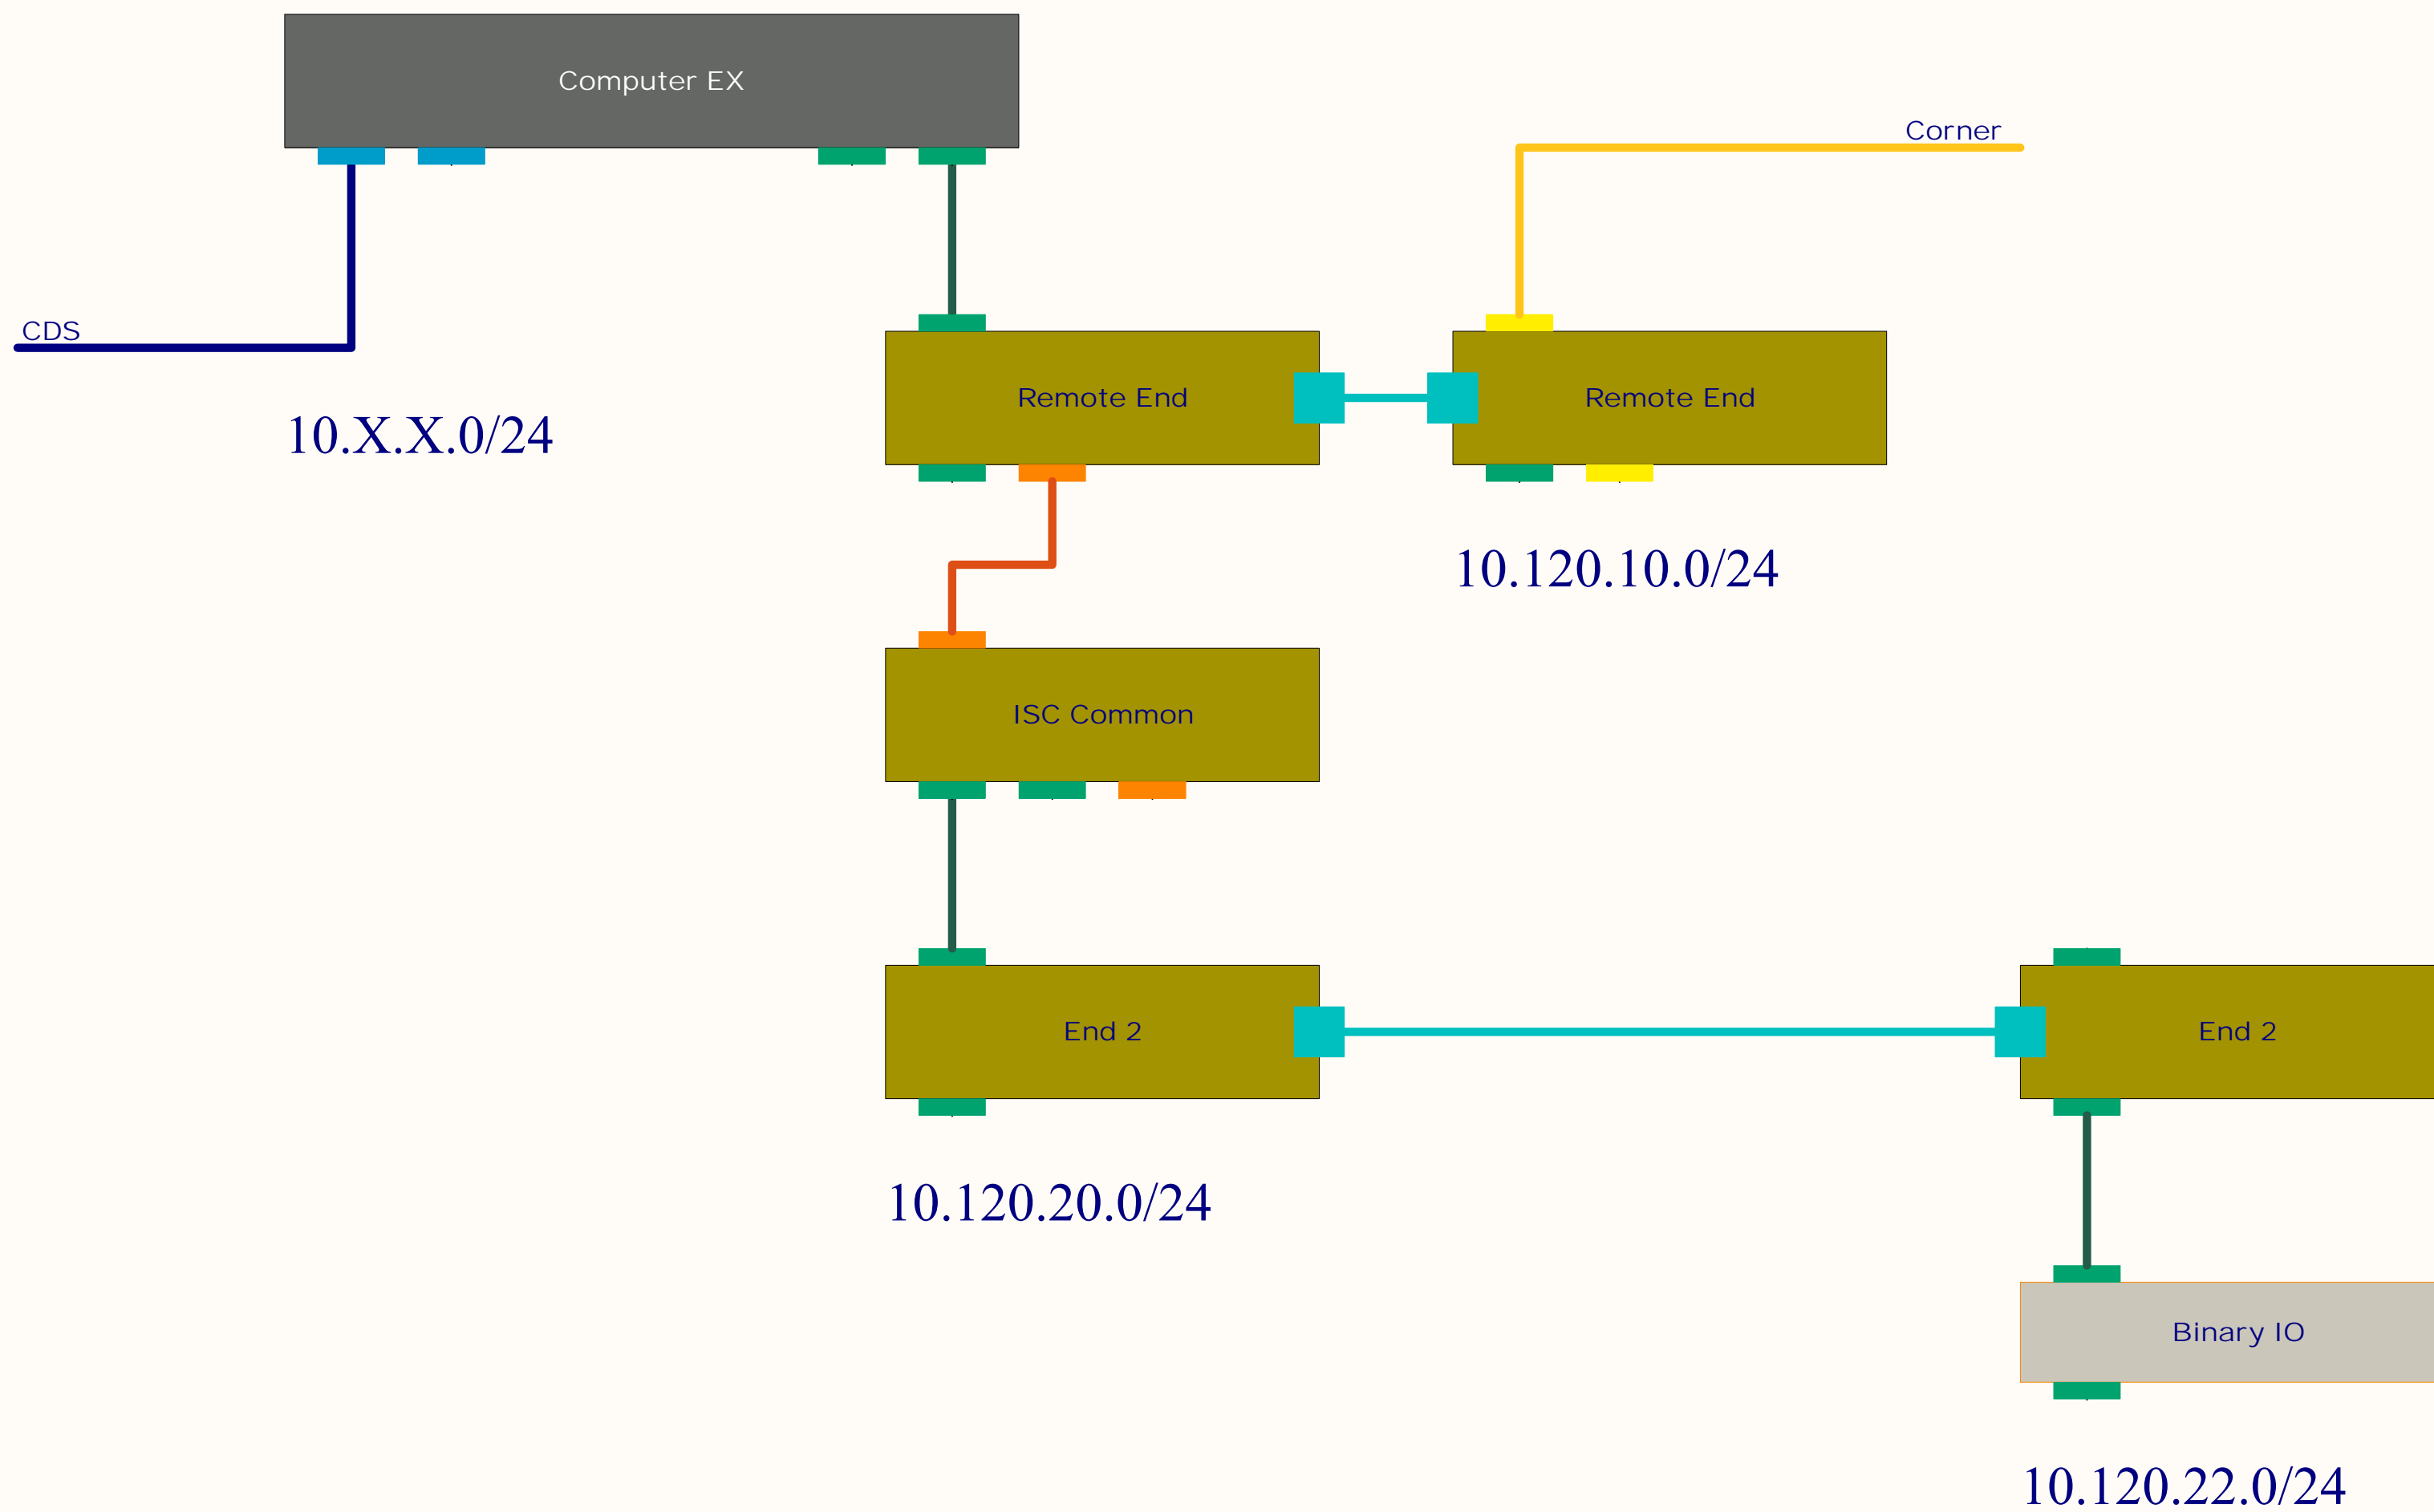

- CAT5 CDS Slow Controls Network
- CAT5 EtherCAT Real-time Network
- SM EtherCAT Real-time Network
- MM EtherCAT Real-time Network
- Network Bridge

Title			<b>EtherCAT Network: H2 EY</b>
Size	Number	Revision	
C	D1102294	2	
Date:	1/22/2017	Sheet 6 of 9	
File:	C:\Users\d...EtherCATNetwork6.SchDoc	Drawn By: Daniel Sigg	

10.X.X.0/24

10.120.11.0/24

10.120.14.0/24

10.120.12.0/24

10.120.13.0/24

10.120.15.0/24

10.120.10.0/24

- CAT5 CDS Slow Controls Network
- CAT5 EtherCAT Real-time Network
- SM EtherCAT Real-time Network
- MM EtherCAT Real-time Network
- Network Bridge

Title			<b>EtherCAT Network: L1 Corner</b>		
Size	Number	Revision			
C	D1102294	2			
Date:	1/22/2017	Sheet 1 of 9			
File:	C:\Users\d...EtherCATNetwork7.SchDoc	Drawn By: Daniel Sigg			

- CAT5 CDS Slow Controls Network
- CAT5 EtherCAT Real-time Network
- SM EtherCAT Real-time Network
- MM EtherCAT Real-time Network
- Network Bridge

Title			<b>EtherCAT Network: L1 EX</b>
Size	Number	Revision	
C	D1102294	2	
Date:	1/22/2017	Sheet 8 of 9	
File:	C:\Users\d...EtherCATNetwork8.SchDoc	Drawn By: Daniel Sigg	

Title			<b>EtherCAT Network: L1 EY</b>
Size	Number	Revision	
C	D1102294	2	
Date:	1/22/2017	Sheet 9 of 9	
File:	C:\Users\d...EtherCATNetwork9.SchDoc	Drawn By: Daniel Sigg	