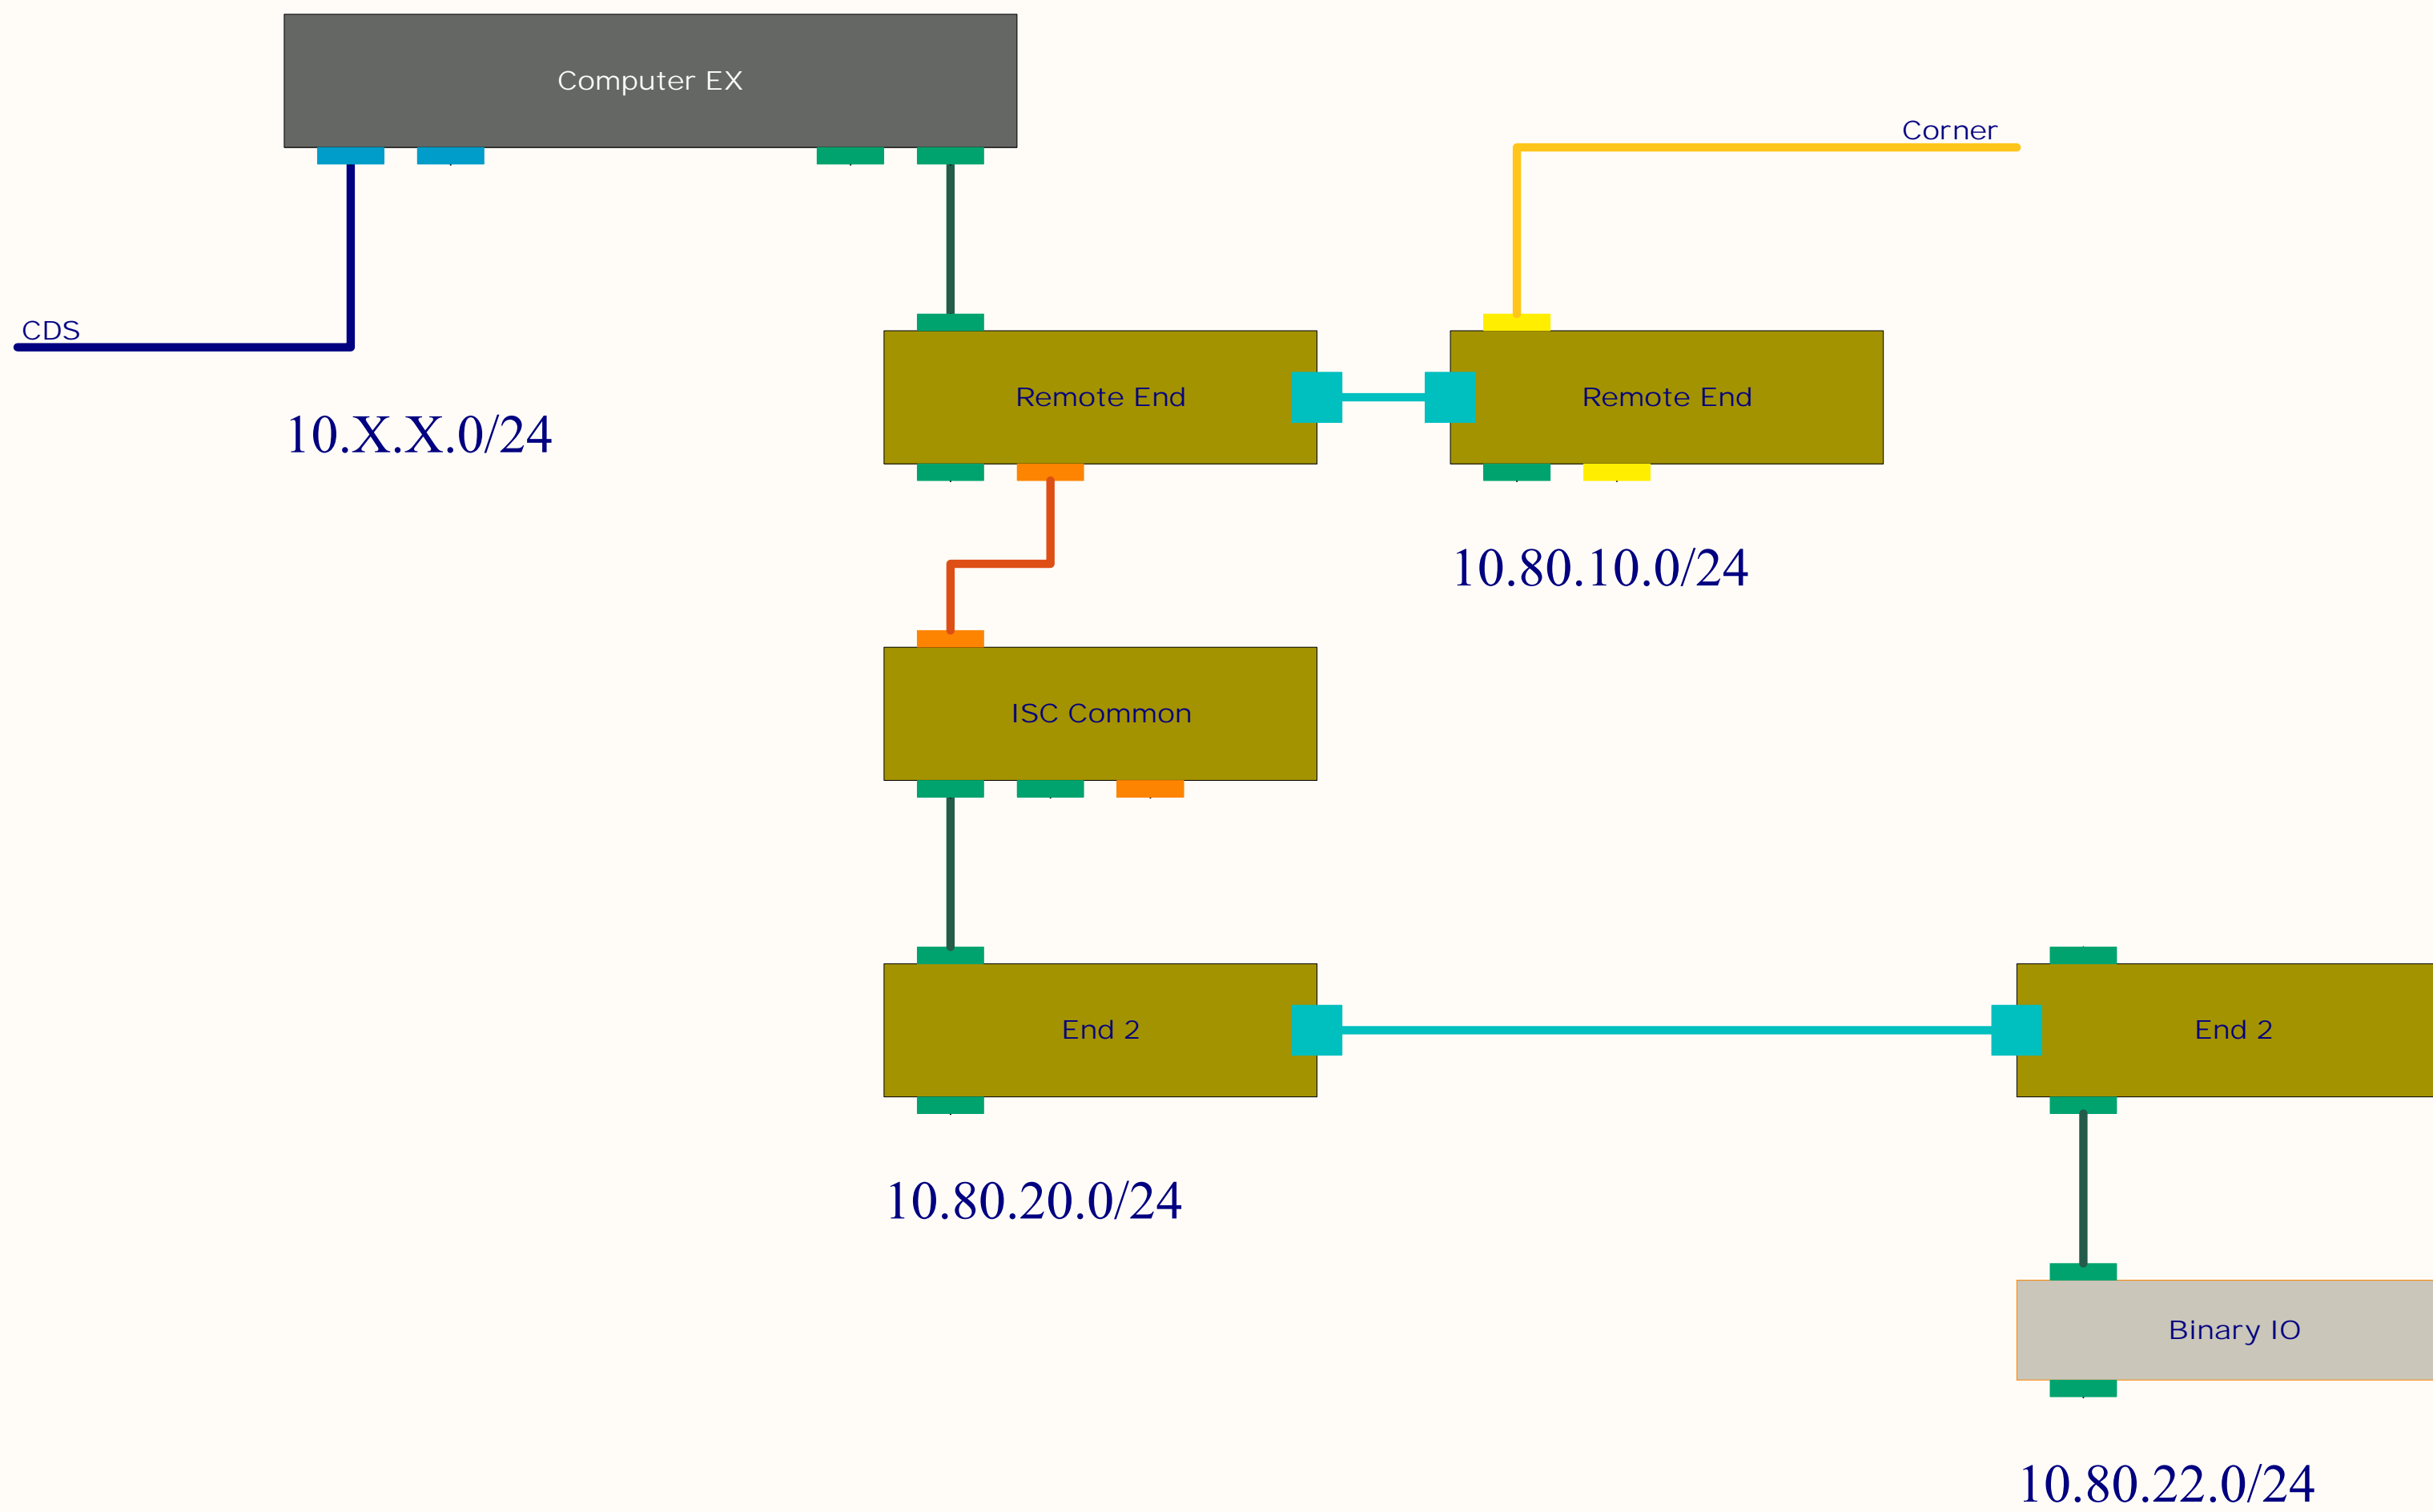

- CAT5 CDS Slow Controls Network
- CAT5 EtherCAT Real-time Network
- SM EtherCAT Real-time Network
- MM EtherCAT Real-time Network
- Network Bridge

Title			<b>EtherCAT Network: H1 Corner</b>		
Size	Number	Revision			
C	D1102294	2			
Date:	1/22/2017	Sheet 1 of 9			
File:	C:\Users\d...EtherCATNetwork1.SchDoc	Drawn By: Daniel Sigg			

- CAT5 CDS Slow Controls Network
- CAT5 EtherCAT Real-time Network
- SM EtherCAT Real-time Network
- MM EtherCAT Real-time Network
- Network Bridge

Title			<b>EtherCAT Network: HI EX</b>
Size	Number	Revision	
C	D1102294	2	
Date:	1/22/2017	Sheet 2 of 9	
File:	C:\Users\d...EtherCATNetwork2.SchDoc	Drawn By: Daniel Sigg	

- CAT5 CDS Slow Controls Network
- CAT5 EtherCAT Real-time Network
- SM EtherCAT Real-time Network
- MM EtherCAT Real-time Network
- Network Bridge

Title			<b>EtherCAT Network: HI EY</b>		
Size	Number	Revision			
C	D1102294	2			
Date:	1/22/2017	Sheet 3 of 9			
File:	C:\Users\d...EtherCATNetwork3.SchDoc	Drawn By: Daniel Sigg			

- CAT5 CDS Slow Controls Network
- CAT5 EtherCAT Real-time Network
- SM EtherCAT Real-time Network
- MM EtherCAT Real-time Network
- Network Bridge

Title			<b>EtherCAT Network: H2 Corner</b>		
Size	Number	Revision			
C	D1102294	2			
Date:	1/22/2017	Sheet 4 of 9			
File:	C:\Users\d...EtherCATNetwork4.SchDoc	Drawn By: Daniel Sigg			