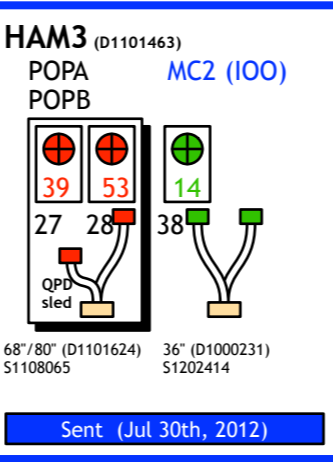

I1

H1

L1

- Fully assembled & sent to the sites
  - Assembled&Cleaned cable
  - To be cleaned
- All of the cables are in hand

E1101174 QPD Status (July 30, 2012)  
 K. Arai