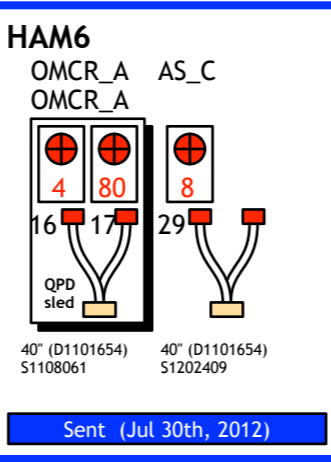

I1

H1

L1

- Fully assembled & sent to the sites
  - Assembled&Cleaned cable
  - To be cleaned
- All of the cables are in hand

E1101174 QPD Status (July 30, 2012)  
 K. Arai