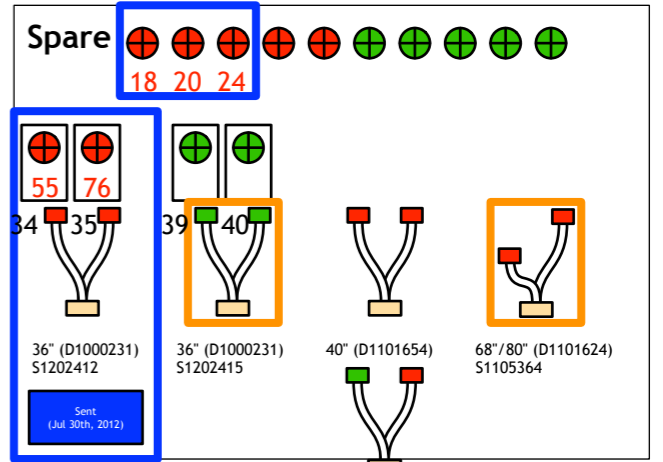

I1

H1

L1

- Fully assembled & sent to the sites
  - Assembled&Cleaned cable
  - To be cleaned
- All of the cables are in hand

E1101174 QPD Status (July 30, 2012)  
 K. Arai