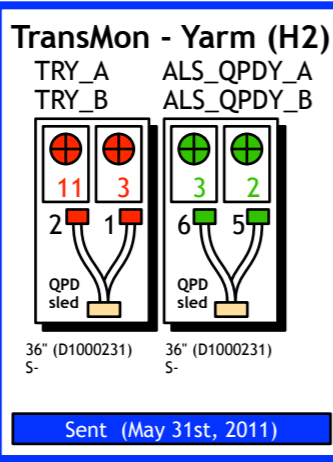

I1

H1

L1

- Fully assembled & sent to the sites
  - Assembled&Cleaned cable
  - To be cleaned
- All of the cables are in hand

E1101174 QPD Status (July 30, 2012)  
 K. Arai