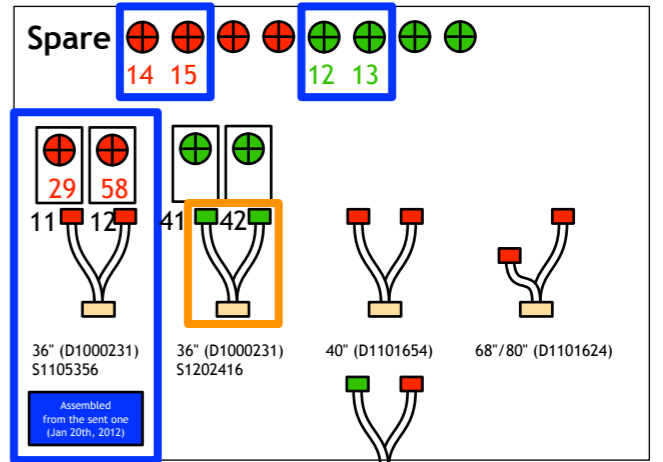

I1

H1

L1

- Fully assembled & sent to the sites
  - Assembled&Cleaned cable
  - To be cleaned
- All of the cables are in hand

E1101174 QPD Status (July 30, 2012)  
 K. Arai