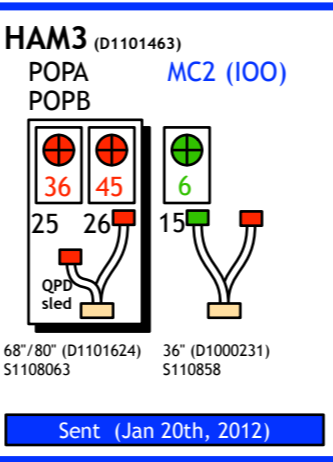

I1

H1

L1

- Fully assembled & sent to the sites
  - Assembled&Cleaned cable
  - To be cleaned
- All of the cables are in hand

E1101174 QPD Status (July 30, 2012)  
 K. Arai