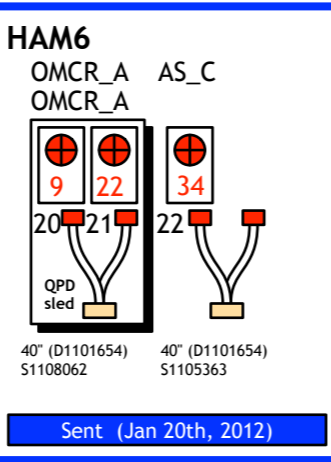

I1

H1

L1

- Fully assembled & sent to the sites
  - Assembled&Cleaned cable
  - To be cleaned
- All of the cables are in hand

E1101174 QPD Status (July 30, 2012)  
 K. Arai