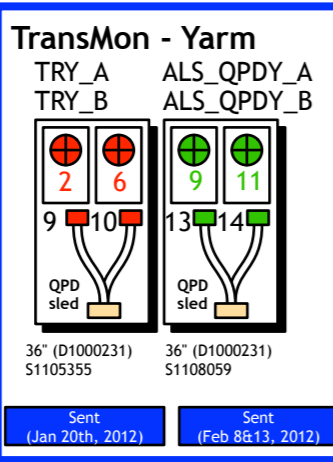

I1

H1

L1

- Fully assembled & sent to the sites
  - Assembled&Cleaned cable
  - To be cleaned
- All of the cables are in hand

E1101174 QPD Status (July 30, 2012)  
 K. Arai