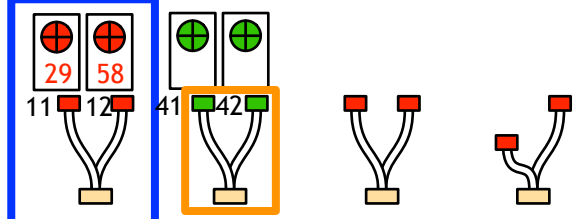

POPA MC2 (100)  
POPB

68"/80" (D1101624) 36" (D1000231)  
S1108063 S1108058

Sent (Jan 20th, 2012)

HAM2 (D1000581)

SM2 Trans (100)  
ISS (100)

40" (D1101654)  
S1108060

Sent (Jan 20th, 2012)

Spare

7 12 13 19

36" (D1000231) 36" (D1000231) 40" (D1101654) 68"/80" (D1101624)  
S1105356 S1202416

Assembled from the sent one (Jan 20th, 2012)

Fully assembled & sent to the sites

Assembled & Cleaned cable

To be cleaned