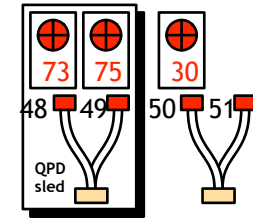

HAM6

OMCR_A AS_C
OMCR_B

40" (D1101654) 40" (D1101654)
S1301444 S1301445

Sent (Dec 17th, 2013)