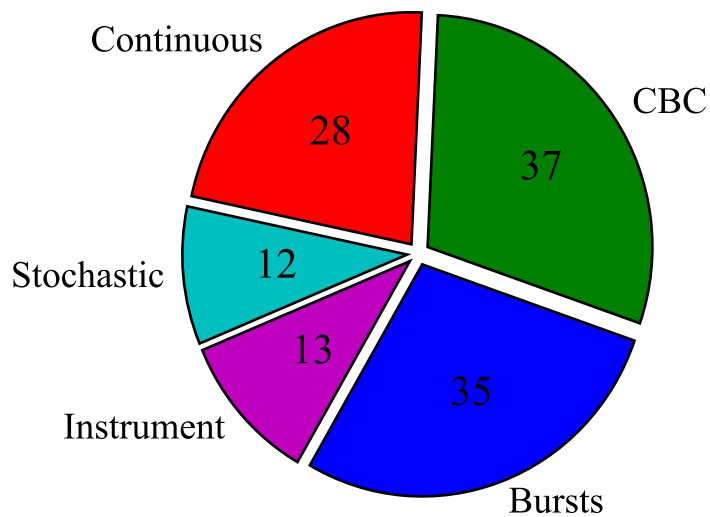

LSC Observational and Instrument Publications

Source: <https://www.lsc-group.phys.uwm.edu/ppcomm/Papers.html>, Oct 10 2016

Shaded regions are observing runs

Papers By Subgroup

Papers By Science Epoch