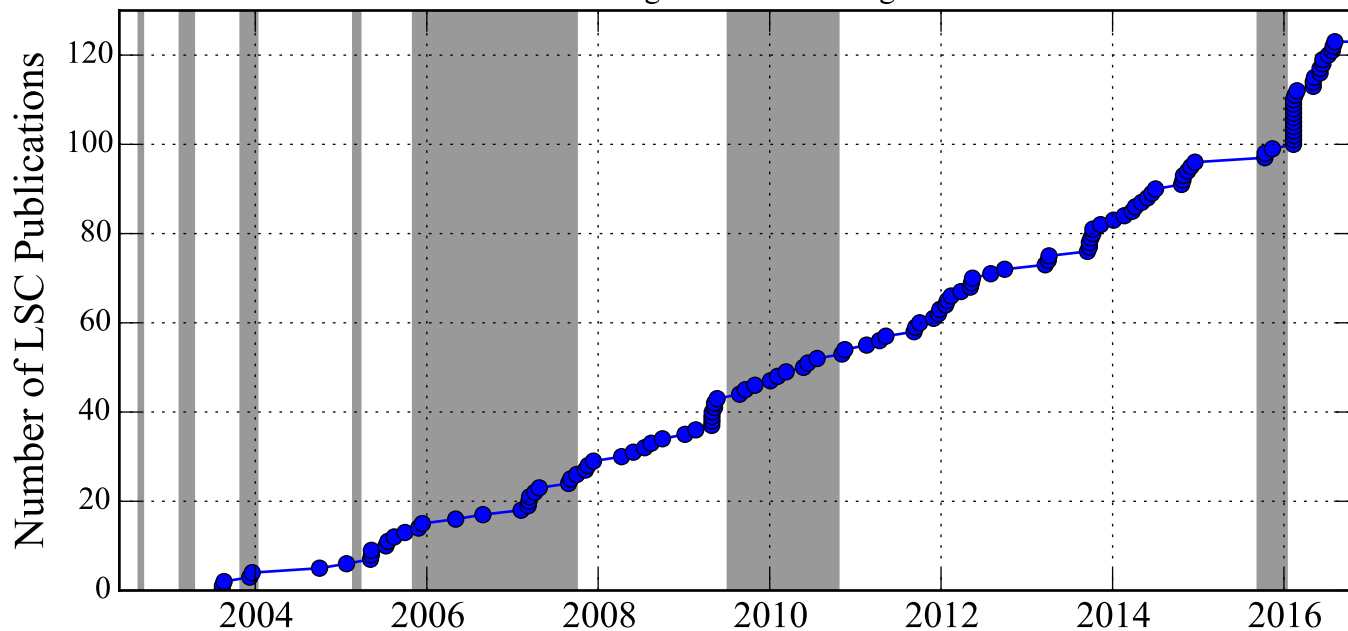

LSC Observational and Instrument Publications

Source: <https://www.lsc-group.phys.uwm.edu/ppcomm/Papers.html>, Oct 10 2016

Shaded regions are observing runs

Papers By Subgroup

Papers By Science Epoch