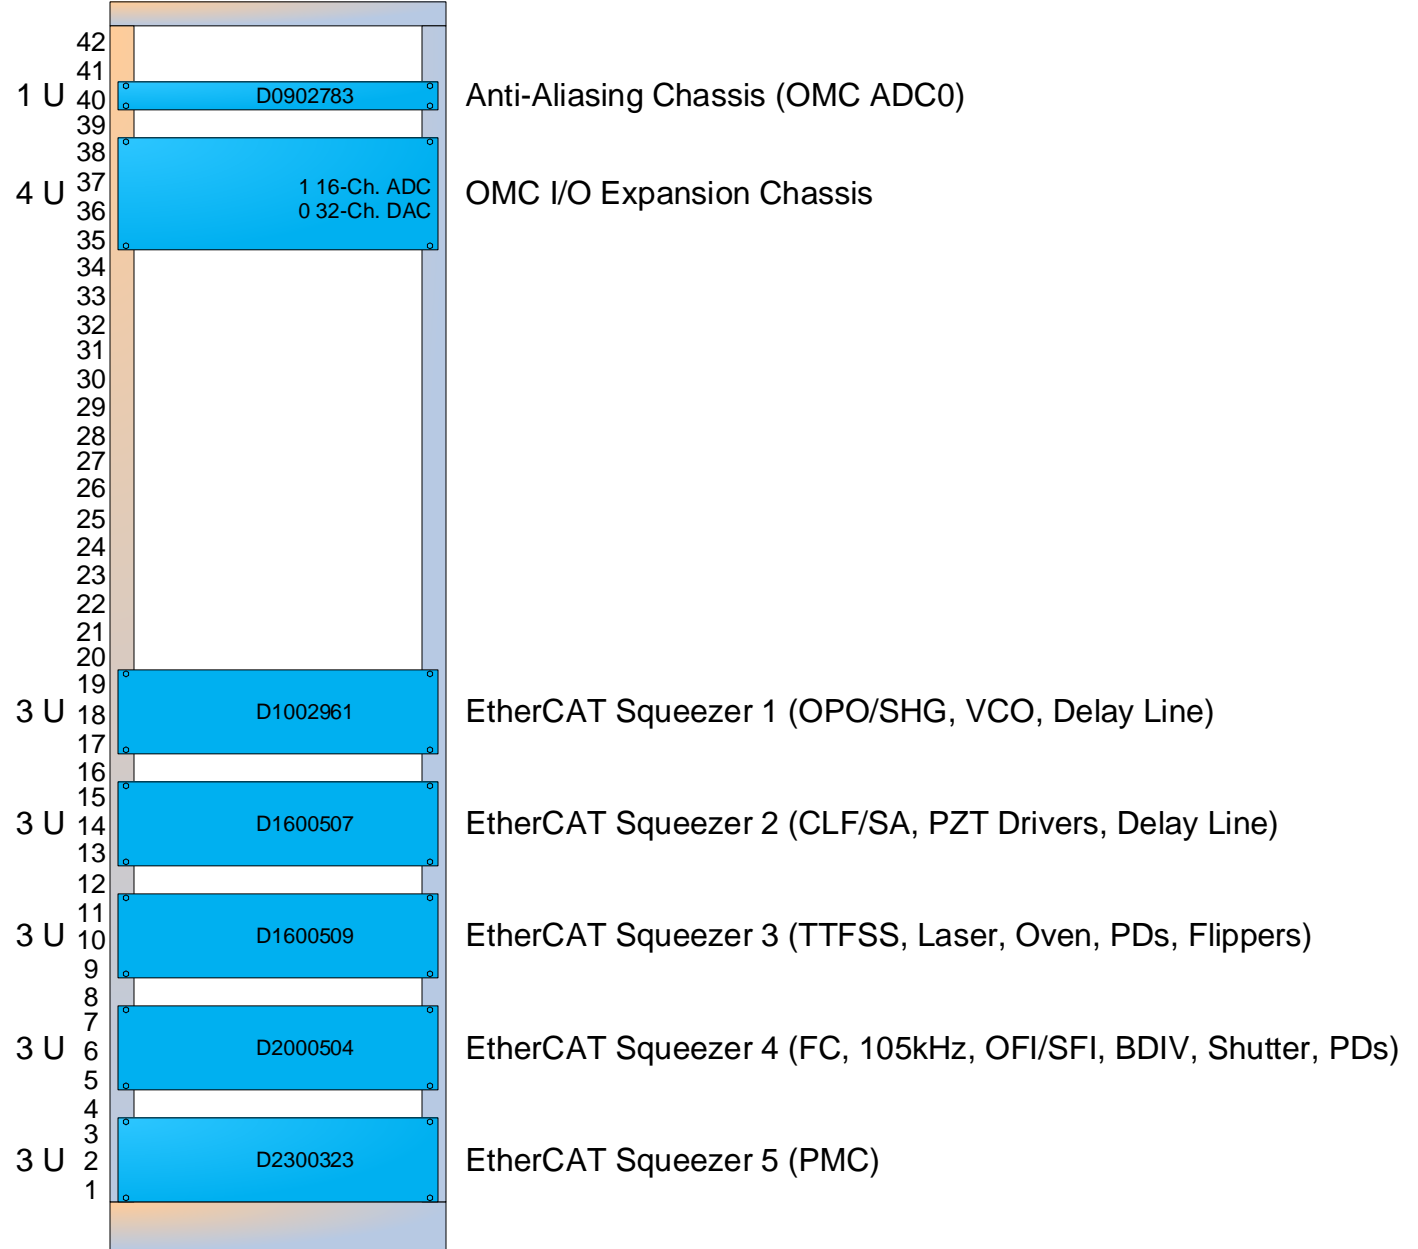

SQZ C1

SQZ LVEA Equipment Room Rack C1
42 U

Color Key

- 1 U Installed
- 1 U Ready for installation
- 1 U Built but not fully tested
- 1 U Still being built
- 1 U Not even started building