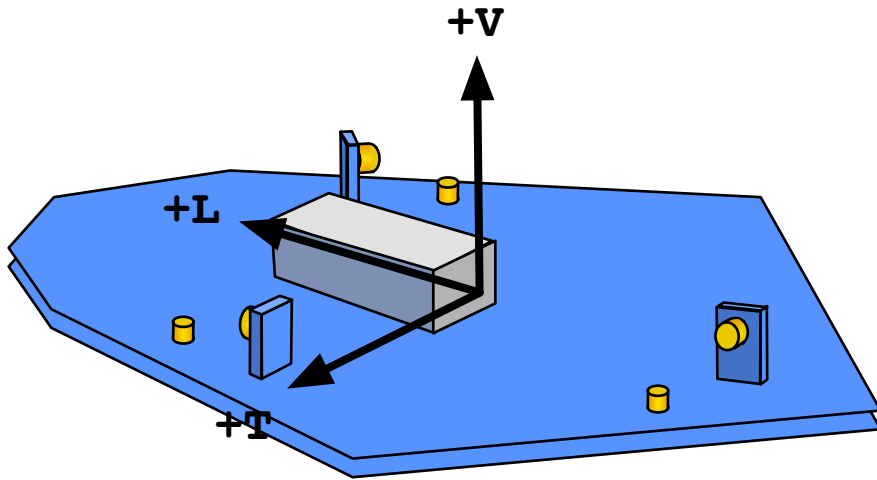

OPOS SUSPENSION

CONTROLS ARRANGEMENT

(See D1500302 for Assembly)

MAGNET KEY

 SmCo , 2mm DIA x 6mm LEN
- AOSEM

TOP
(M1)