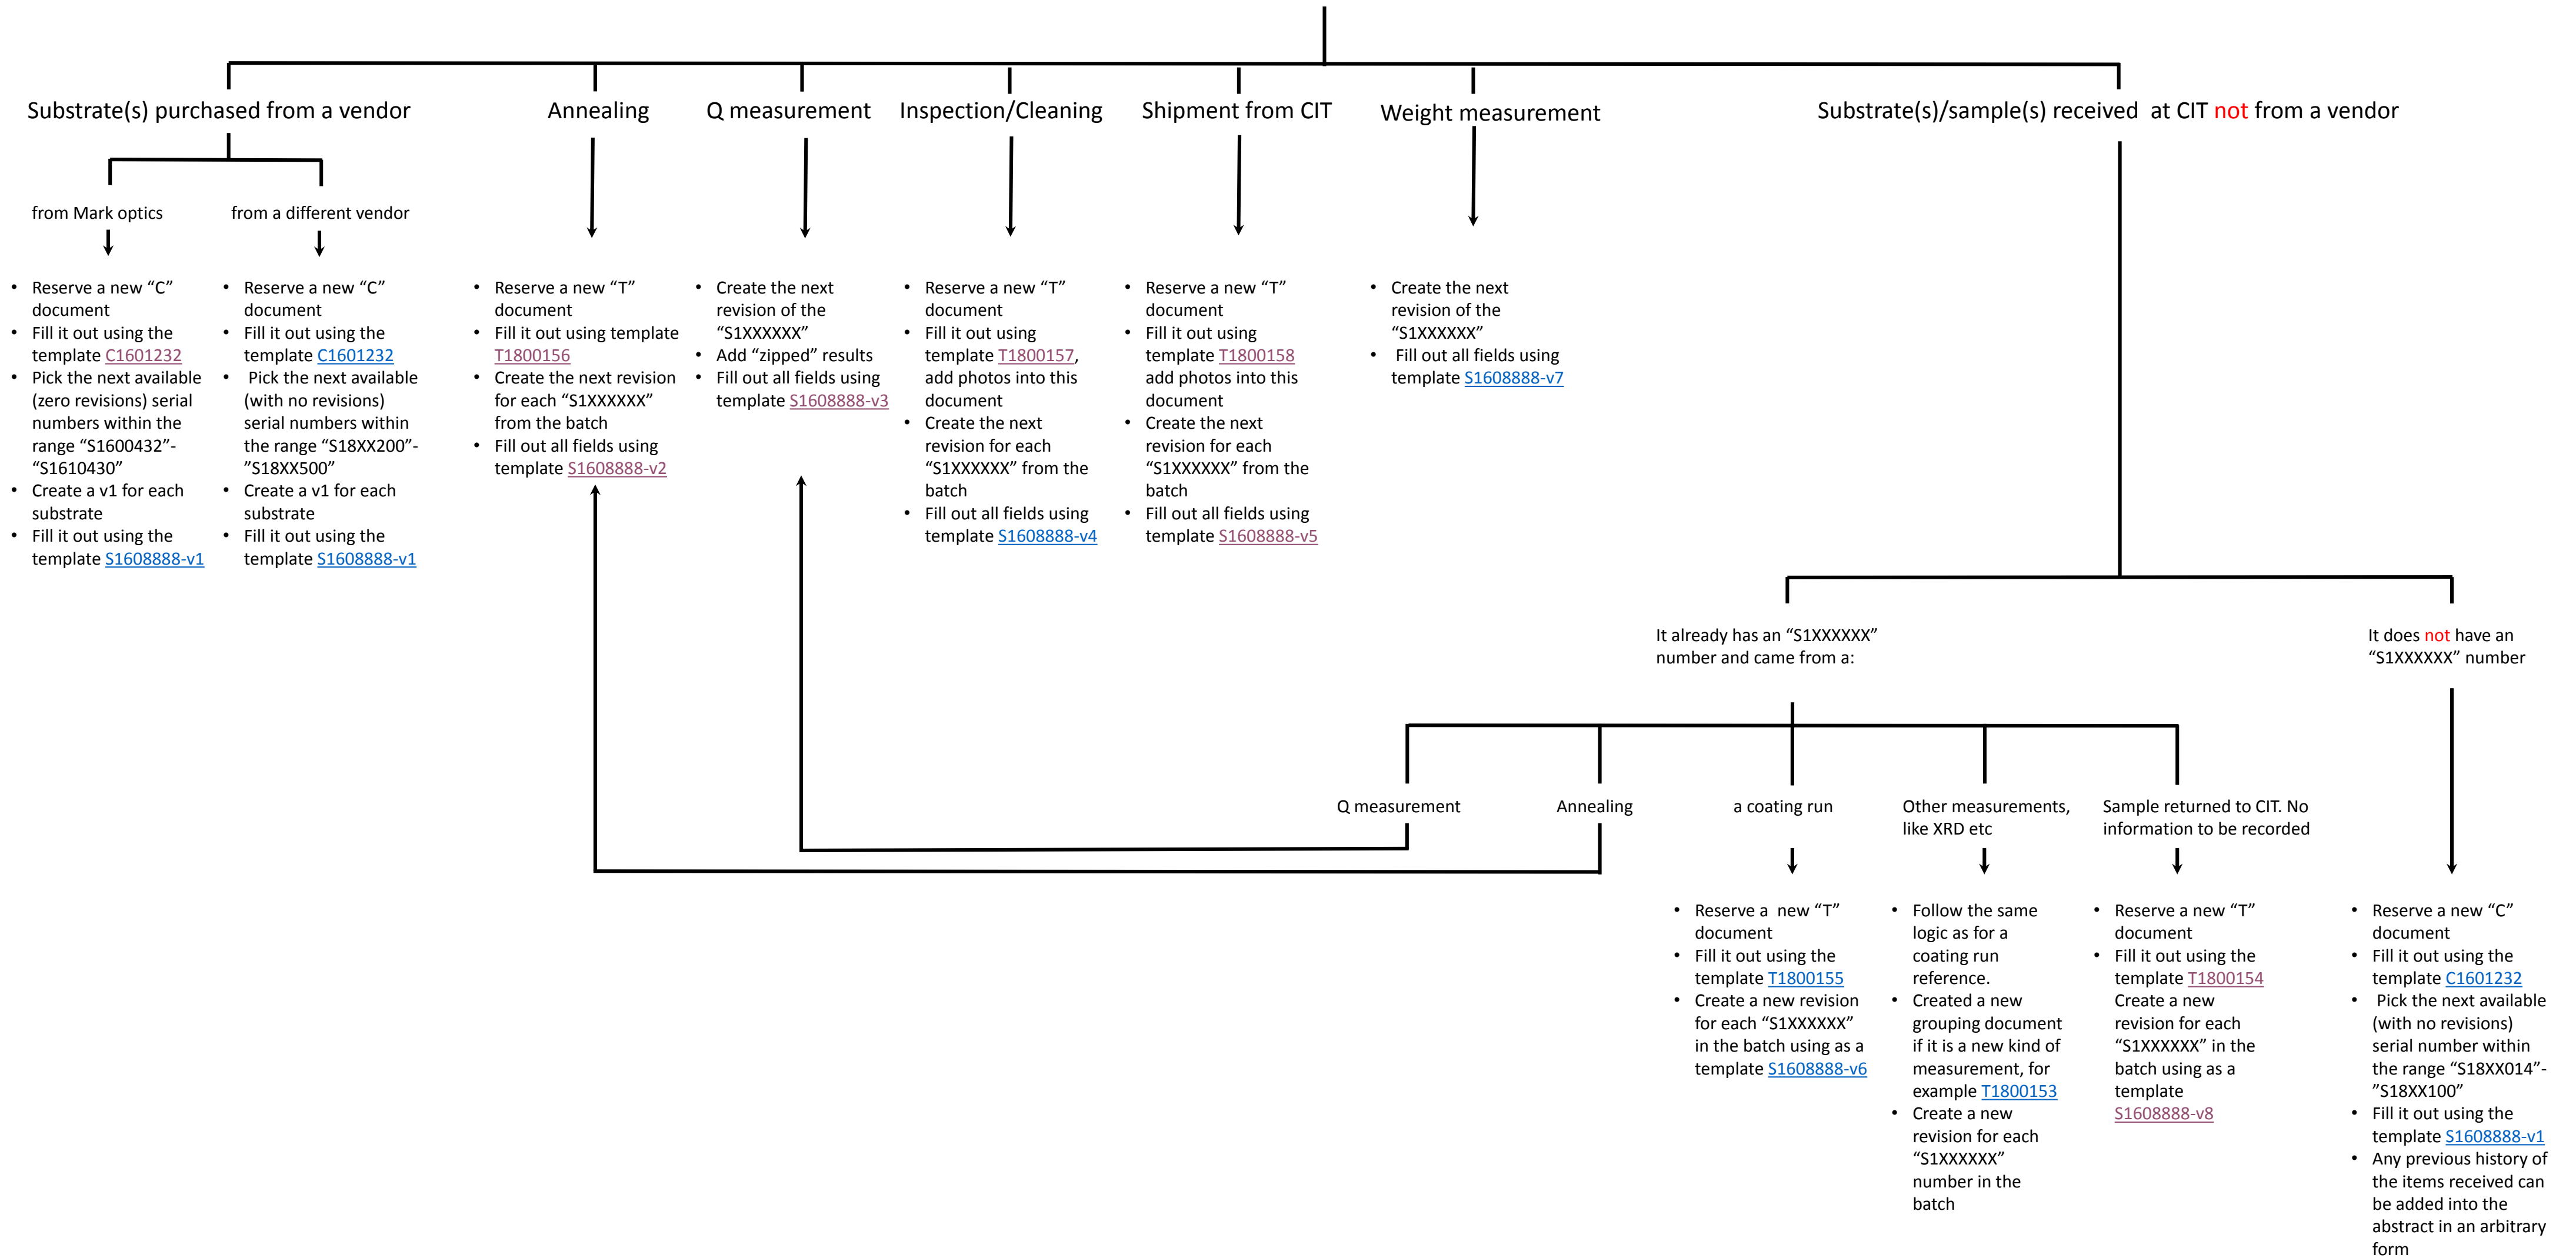

I would like to create a record for:

Key links:

[T1600486](#) - The Coating Ring-down MEasurement system (CRiMe) Document Tree