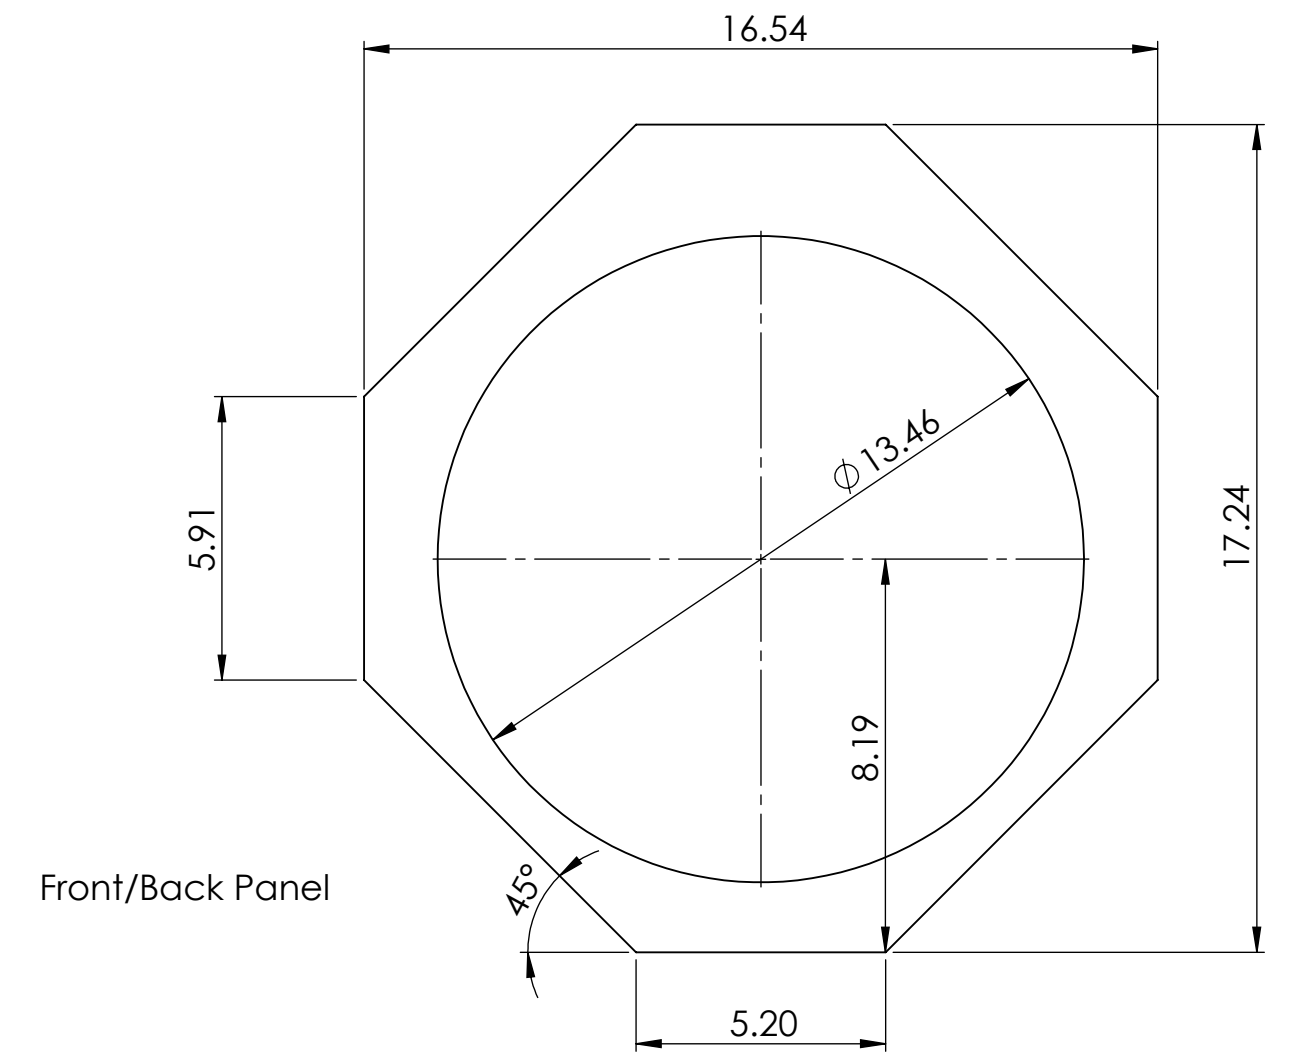

Top Panel

Front/Back Panel

Side Panel

DETAIL A
SCALE 1 : 6

Bottom Panel

PANEL	MAX DIMENSIONS	QUANTITY	MASS [g]
Top	12.5" x 15.4"	1	41.31
Side	12.3" x 15.4"	2	41.98
Bottom	11.5" x 15.4"	1	36.62
Front/Back	16.6" x 17.3"	2	17.36
Total	-	-	196.61

LIGO CALIFORNIA INSTITUTE OF TECHNOLOGY
MASSACHUSETTS INSTITUTE OF TECHNOLOGY

SIZE C	DWG. NO. D060454	REV. 3
SCALE: 1:4	PROJECTION:	SHEET 1 OF 2

PART NO.	DESCRIPTION	QUANTITY
1	Front/Back Panel	2
2	Top Panel	1
3	Side Panel	2
4	Bottom Panel	1

CALIFORNIA INSTITUTE OF TECHNOLOGY
MASSACHUSETTS INSTITUTE OF TECHNOLOGY

SIZE	DWG. NO.	REV.
C	D060454	3
SCALE: 1:5	PROJECTION:	 SHEET 2 OF 2