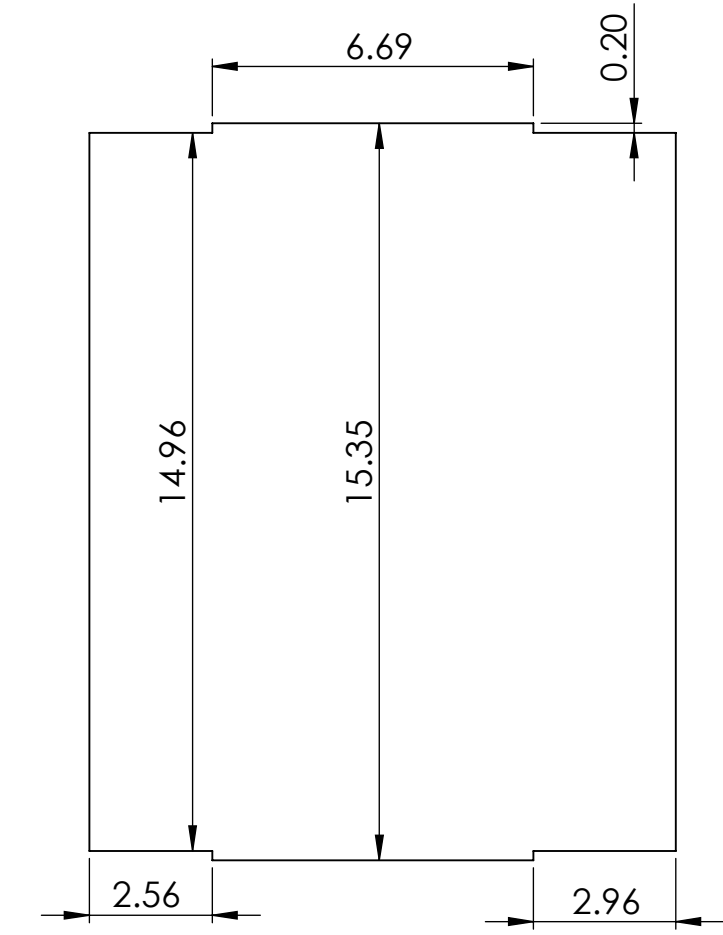

Top Panel

Front/Back Panel

Side Panel

DETAIL A
SCALE 1 : 6

Bottom Panel

PANEL	MAX DIMENSIONS	QUANTITY	MASS [g]
Top	12.5" x 15.4"	1	41.31
Side	12.3" x 15.4"	2	41.98
Bottom	11.5" x 15.4"	1	36.62
Front/Back	16.6" x 17.3"	2	17.36
Total	-	-	196.61

LIGO CALIFORNIA INSTITUTE OF TECHNOLOGY
MASSACHUSETTS INSTITUTE OF TECHNOLOGY

SIZE C	DWG. NO. D060454	REV. 3
SCALE: 1:4	PROJECTION:	SHEET 1 OF 2

PART NO.	DESCRIPTION	QUANTITY
1	Front/Back Panel	2
2	Top Panel	1
3	Side Panel	2
4	Bottom Panel	1

CALIFORNIA INSTITUTE OF TECHNOLOGY
MASSACHUSETTS INSTITUTE OF TECHNOLOGY

SIZE	DWG. NO.	REV.
C	D060454	3
SCALE: 1:5	PROJECTION:	 SHEET 2 OF 2