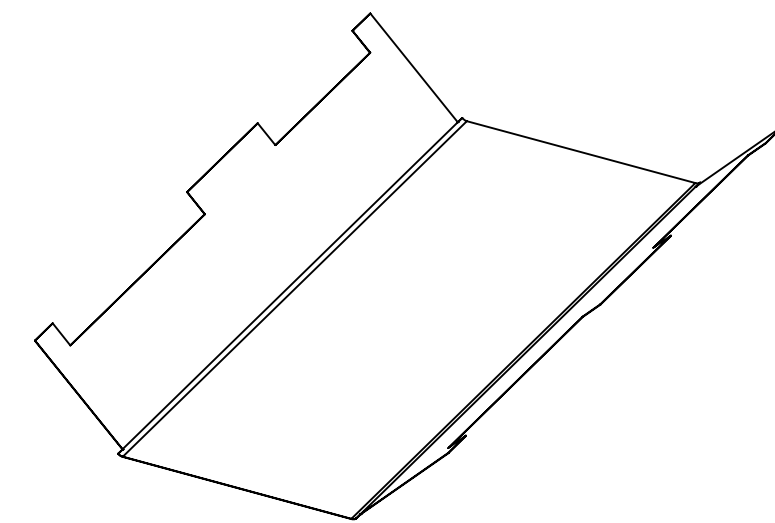

Top Panel

Front/Back Panel

Side Panel

DETAIL A
SCALE 1 : 6

Bottom Panel

PANEL	MAX DIMENSIONS	QUANTITY	MASS [g]
Top	12.5" x 15.4"	1	41.31
Side	12.3" x 15.4"	2	41.98
Bottom	11.5" x 15.4"	1	36.62
Front/Back	16.6" x 17.3"	2	17.36
Total	-	-	196.61

LIGO CALIFORNIA INSTITUTE OF TECHNOLOGY
MASSACHUSETTS INSTITUTE OF TECHNOLOGY

SIZE C	DWG. NO. D060454	REV. 3
SCALE: 1:4	PROJECTION:	SHEET 1 OF 2

PART NO.	DESCRIPTION	QUANTITY
1	Front/Back Panel	2
2	Top Panel	1
3	Side Panel	2
4	Bottom Panel	1