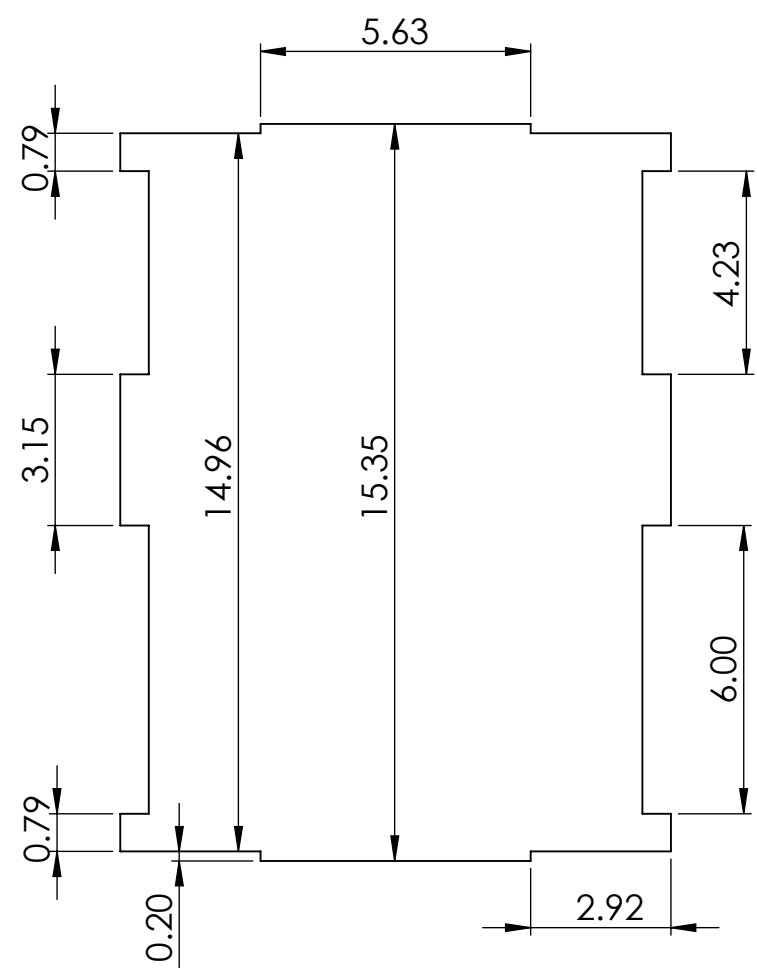

Top Panel

Front/Back Panel

Side Panel

DETAIL A
SCALE 1 : 6

Bottom Panel

PANEL	MAX DIMENSIONS	QUANTITY	MASS [g]
Top	12.5" x 15.4"	1	41.31
Side	12.3" x 15.4"	2	41.98
Bottom	11.5" x 15.4"	1	36.62
Front/Back	16.6" x 17.3"	2	17.36
Total	-	-	196.61

LIGO CALIFORNIA INSTITUTE OF TECHNOLOGY
MASSACHUSETTS INSTITUTE OF TECHNOLOGY

SIZE C	DWG. NO. D060454	REV. 3
SCALE: 1:4	PROJECTION:	SHEET 1 OF 2

PART NO.	DESCRIPTION	QUANTITY
1	Front/Back Panel	2
2	Top Panel	1
3	Side Panel	2
4	Bottom Panel	1

CALIFORNIA INSTITUTE OF TECHNOLOGY
MASSACHUSETTS INSTITUTE OF TECHNOLOGY

SIZE	DWG. NO.	REV.
C	D060454	3
SCALE: 1:5	PROJECTION:	 SHEET 2 OF 2