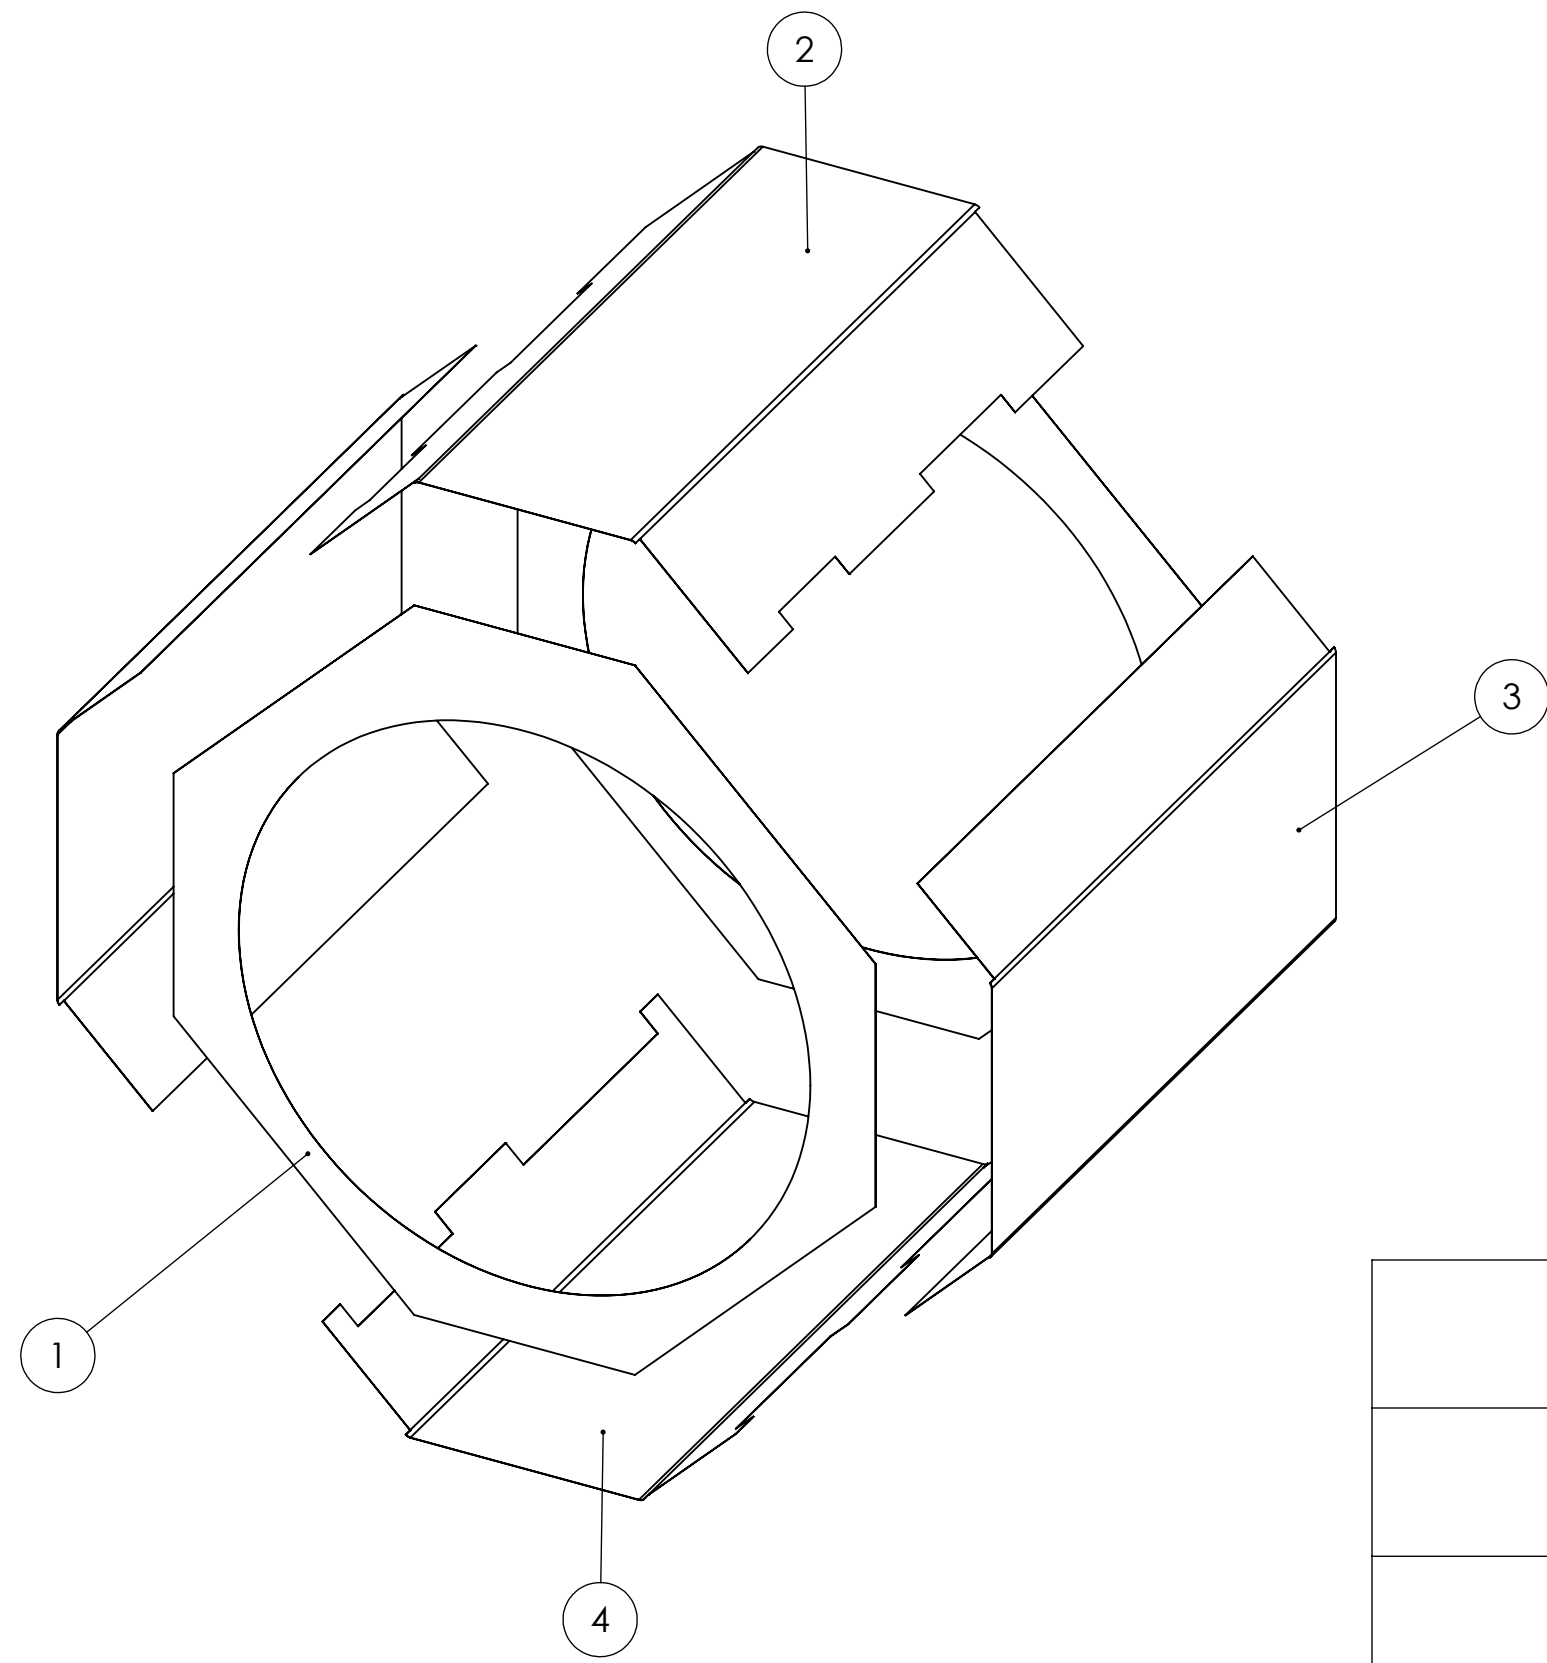

Top Panel

Front/Back Panel

Side Panel

DETAIL A
SCALE 1 : 6

Bottom Panel

PANEL	MAX DIMENSIONS	QUANTITY	MASS [g]
Top	12.5" x 15.4"	1	41.31
Side	12.3" x 15.4"	2	41.98
Bottom	11.5" x 15.4"	1	36.62
Front/Back	16.6" x 17.3"	2	17.36
Total	-	-	196.61

LIGO CALIFORNIA INSTITUTE OF TECHNOLOGY
MASSACHUSETTS INSTITUTE OF TECHNOLOGY

SIZE C	DWG. NO. D060454	REV. 3
SCALE: 1:4	PROJECTION:	SHEET 1 OF 2

PART NO.	DESCRIPTION	QUANTITY
1	Front/Back Panel	2
2	Top Panel	1
3	Side Panel	2
4	Bottom Panel	1

CALIFORNIA INSTITUTE OF TECHNOLOGY
MASSACHUSETTS INSTITUTE OF TECHNOLOGY

SIZE	DWG. NO.	REV.
C	D060454	3
SCALE: 1:5	PROJECTION:	 SHEET 2 OF 2