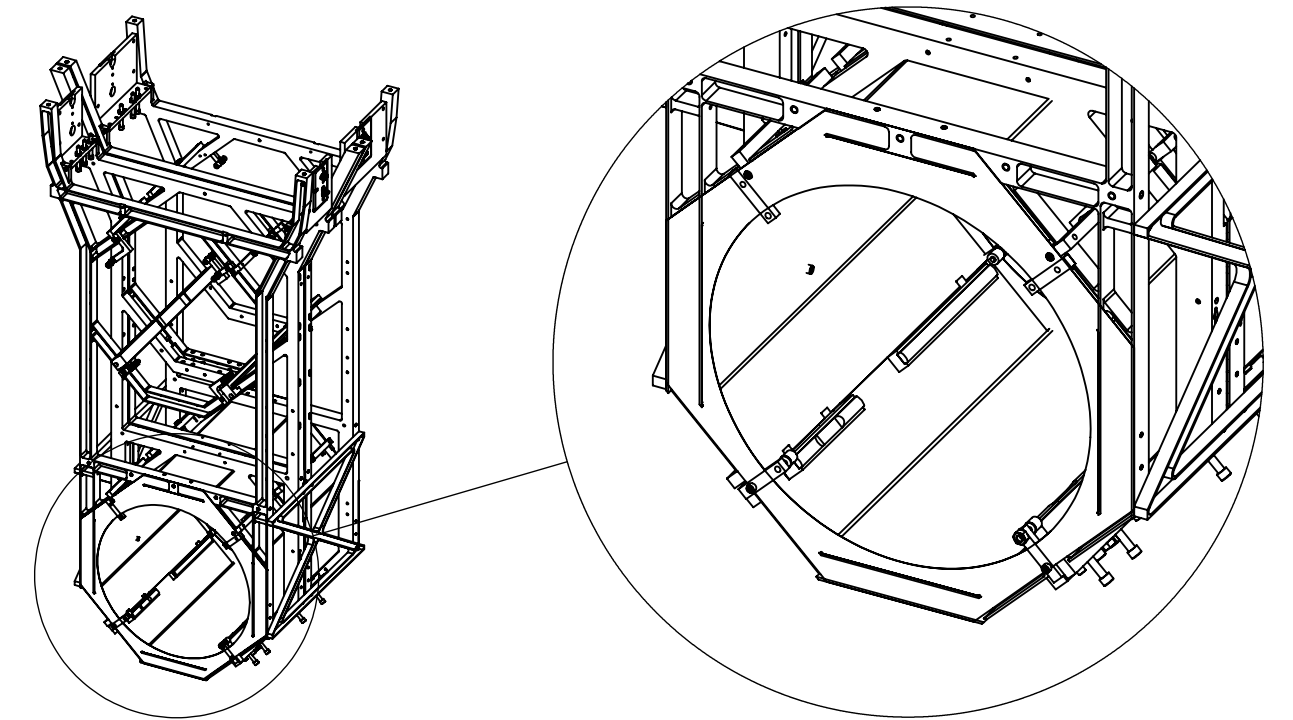

Top Panel

Front/Back Panel

Side Panel

DETAIL A
SCALE 1 : 6

Bottom Panel

PANEL	MAX DIMENSIONS	QUANTITY	MASS [g]
Top	12.5" x 15.4"	1	41.31
Side	12.3" x 15.4"	2	41.98
Bottom	11.5" x 15.4"	1	36.62
Front/Back	16.6" x 17.3"	2	17.36
Total	-	-	196.61

LIGO CALIFORNIA INSTITUTE OF TECHNOLOGY
MASSACHUSETTS INSTITUTE OF TECHNOLOGY

SIZE C	DWG. NO. D060454	REV. 3
SCALE: 1:4	PROJECTION:	SHEET 1 OF 2

PART NO.	DESCRIPTION	QUANTITY
1	Front/Back Panel	2
2	Top Panel	1
3	Side Panel	2
4	Bottom Panel	1