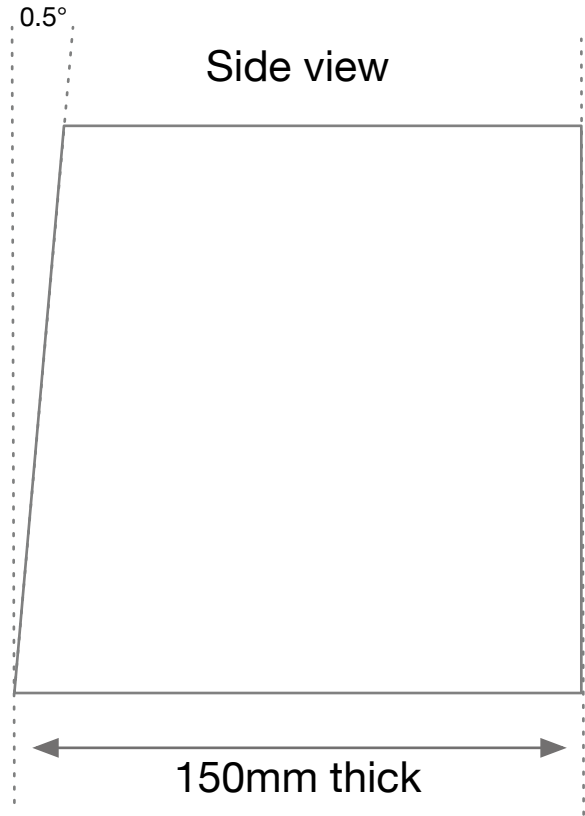

Front view

150mm diameter

Side view

0.5°

150mm thick

D2100536-v1  
Aidan Brooks  
2-July-2021