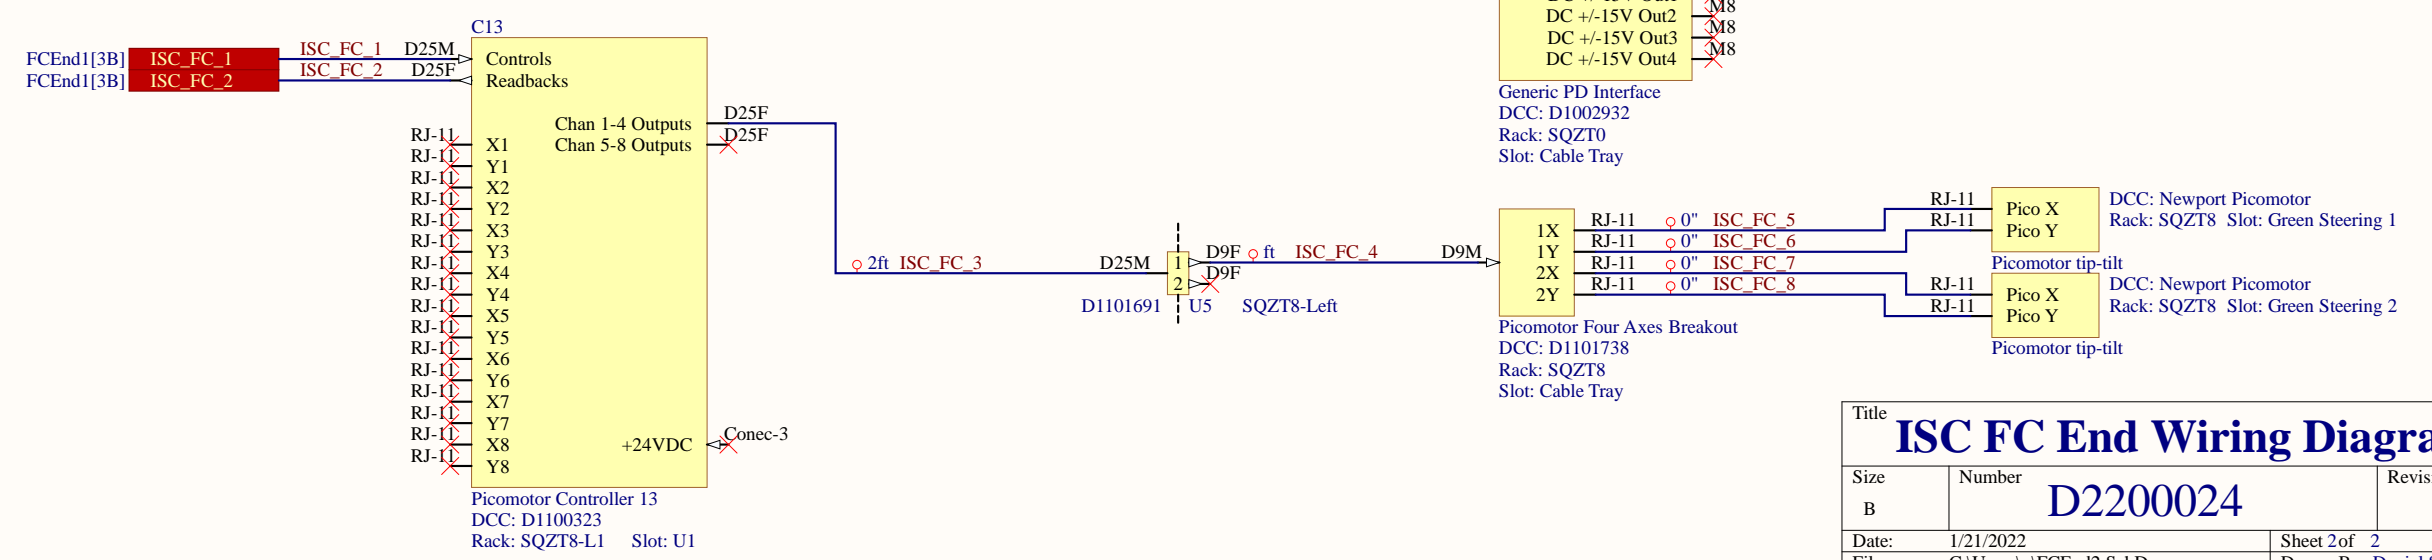

FC AUX

Title			ISC FC End Wiring Diagram		
Size	Number	Revision			
B	D2200024	1			
Date:	1/21/2022	Sheet 1 of 2			
File:	C:\Users\...\FCEnd1.SchDoc	Drawn By: Daniel Sigg			

FC VEA

Title		
ISC FC End Wiring Diagram		
Size	Number	Revision
B	D2200024	1
Date:	1/21/2022	Sheet 2 of 2
File:	C:\Users\...\FCEnd2.SchDoc	Drawn By: Daniel Sigg