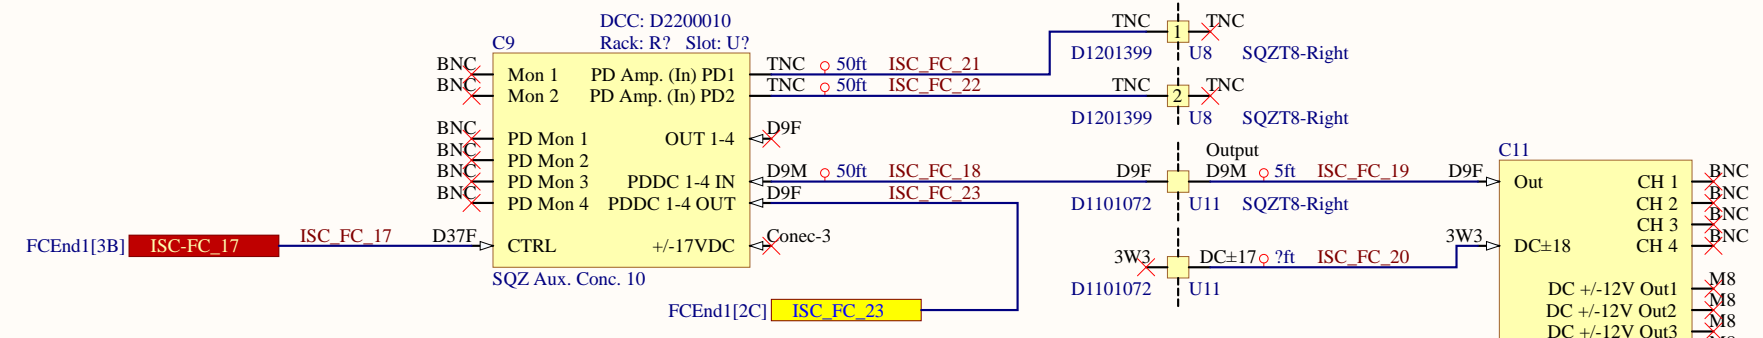

FC AUX

Title			ISC FC End Wiring Diagram		
Size	Number	Revision			
B	D2200024	1			
Date:	1/21/2022	Sheet 1 of 2			
File:	C:\Users\...\FCEnd1.SchDoc	Drawn By: Daniel Sigg			

FC VEA

Title		
ISC FC End Wiring Diagram		
Size	Number	Revision
B	D2200024	1
Date:	1/21/2022	Sheet 2 of 2
File:	C:\Users\...\FCEnd2.SchDoc	Drawn By: Daniel Sigg