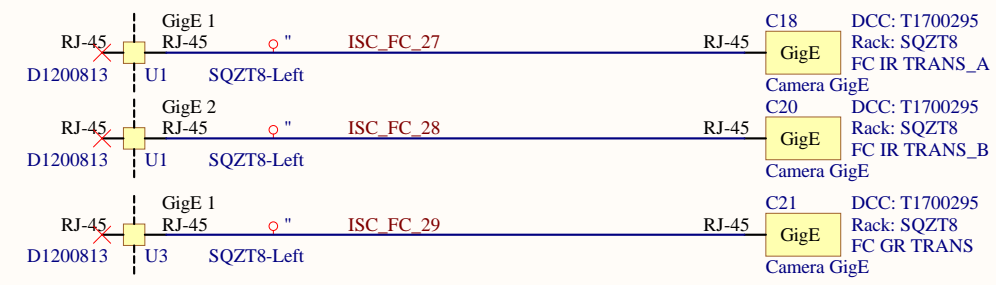

FC AUX

Title			ISC FC End Wiring Diagram		
Size	Number	Revision			
B	D2200024	1			
Date:	1/21/2022	Sheet 1 of 2			
File:	C:\Users\...\FCEnd1.SchDoc	Drawn By: Daniel Sigg			

FC VEA

Title		
ISC FC End Wiring Diagram		
Size	Number	Revision
B	D2200024	1
Date:	1/21/2022	Sheet 2 of 2
File:	C:\Users\...\FCEnd2.SchDoc	Drawn By: Daniel Sigg