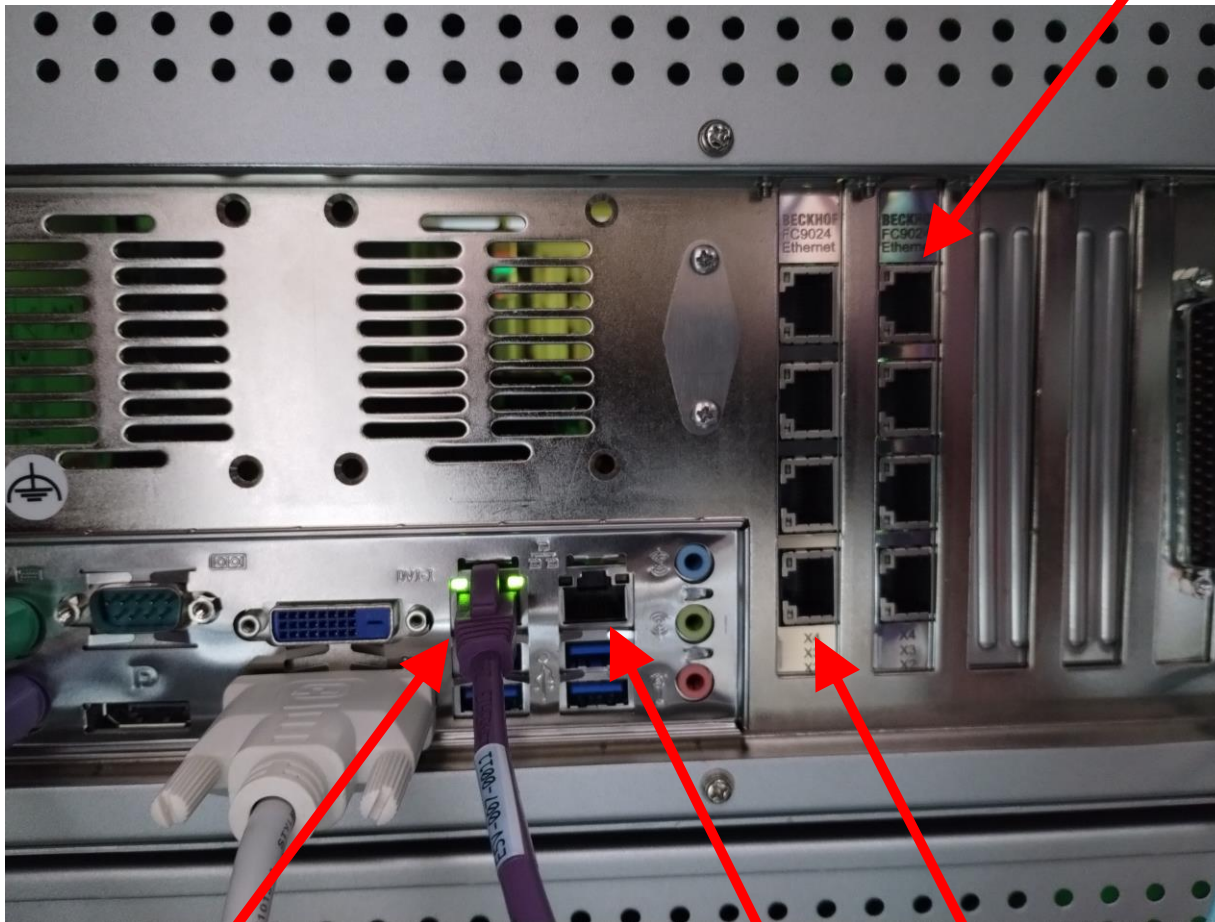

## Network Connections of the H1ECATC1 Computer

Internet

DAQ

End X

End Y

Vertex ISC

Vertex Squeezer

Filter Cavity End

Vertex PSL TCS

Vertex MSR

Vertex Auxiliary

	<b>Adapter Name</b>	<b>IP Address</b>	<b>MAC</b>
Main Computer H1ECATC1 10.40.10.1.1.1	Internet	10.105.0.26	—
	DAQ	10.40.202.1	00:01:05:3D:E2:23
	Filter Cavity End	10.40.20.1	00:01:05:3F:99:28
	Vertex PSL TCS	10.40.19.1	00:01:05:3F:99:29
	Vertex MSR	10.40.10.1	00:01:05:3F:99:2A
	Vertex Auxiliary	10.40.11.1	00:01:05:3F:99:2B
	End X	10.40.17.1	00:01:05:3F:99:08
	End Y	10.40.18.1	00:01:05:3F:99:09
	Vertex ISC	10.40.16.1	00:01:05:3F:99:0A
	Vertex Squeezer	10.40.15.1	00:01:05:3F:99:0B

	<b>Adapter Name</b>	<b>IP Address</b>	<b>MAC</b>
Spare Computer H1ECATC0 10.40.10.1.1.1	Internet	10.105.0.23	—
	DAQ	10.40.202.1	00:01:05:3E:7A:DB
	Filter Cavity End	10.40.20.1	00:01:05:40:73:D6
	Vertex PSL TCS	10.40.19.1	00:01:05:40:73:D7
	Vertex MSR	10.40.10.1	00:01:05:40:73:D8
	Vertex Auxiliary	10.40.11.1	00:01:05:40:73:D9
	End X	10.40.17.1	00:01:05:40:73:DE
	End Y	10.40.18.1	00:01:05:40:73:DF
	Vertex ISC	10.40.16.1	00:01:05:40:73:E0
	Vertex Squeezer	10.40.15.1	00:01:05:40:73:E1